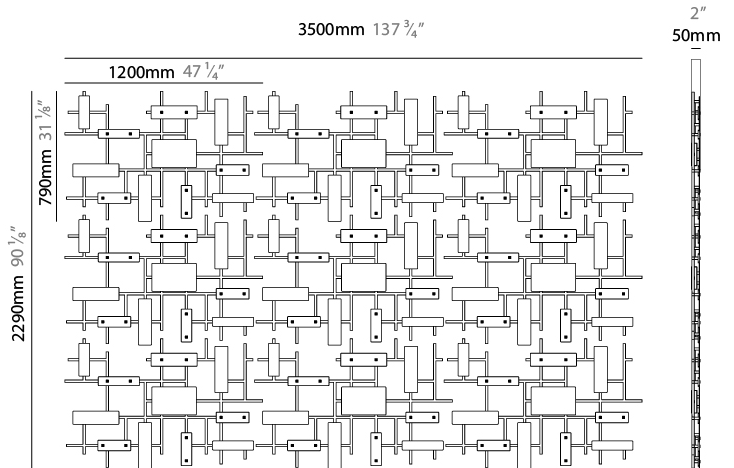

DOMINO SURFACE

D183003-

base number   Color   Finish   Finish
Temperature   Options   Options

1. To build a product code in our configurator select the specify button on the base model # product page
2. To build a manual product code on this datasheet choose from the options listed below in blue font and add the suffix to the base model #

GENERAL

Series: Domino
Partner: Artigja
Division: Design
Installation: Surface
Product Type: Ceiling Surface
Mounting Location: Ceiling
Light Distribution: Direct / Indirect

PHYSICAL

Shape: Rectangle
Length (mm): 3500
Length (in): 137 ¹³/₁₆
Width (mm): 2300
Width (in): 90 ⁹/₁₆
Depth (mm): 50
Depth (in): 1 ¹⁵/₁₆
Diffuser: Glass - Clear / Amber / Smoke Gray
Fixture Finish: BBS / BUB / ABR / DRB / DUB / AGD/ LBB / DBZ / BBN / PCH / PGO / PBN / WHI / BLK
Accent Finish: CLR / AMB / SMG
Fixture Material: Glass / Metal
Primary Material: Glass

ELECTRICAL

Lamp Type: LED
Input Wattage (W): 540
Dimming: Dali Dimming / Phase Dimming
Driver Included: Yes
Driver Location: Integrated
Driver Class: Class 2
Input Voltage (V): 120
Output Voltage (V): 12
Upon Request: 0-10V Dimming

LED

Number of LEDs: 108
Color Temperature (°K): 2700 / 3000 / 4000
Nominal Lumen (lm): 87048 / 90288 / 95904
Lamp Life (hrs): 50000

OPTICAL

RATINGS AND CERTIFICATIONS

Certified By: Certified for North American Standards
IP rating: IP20