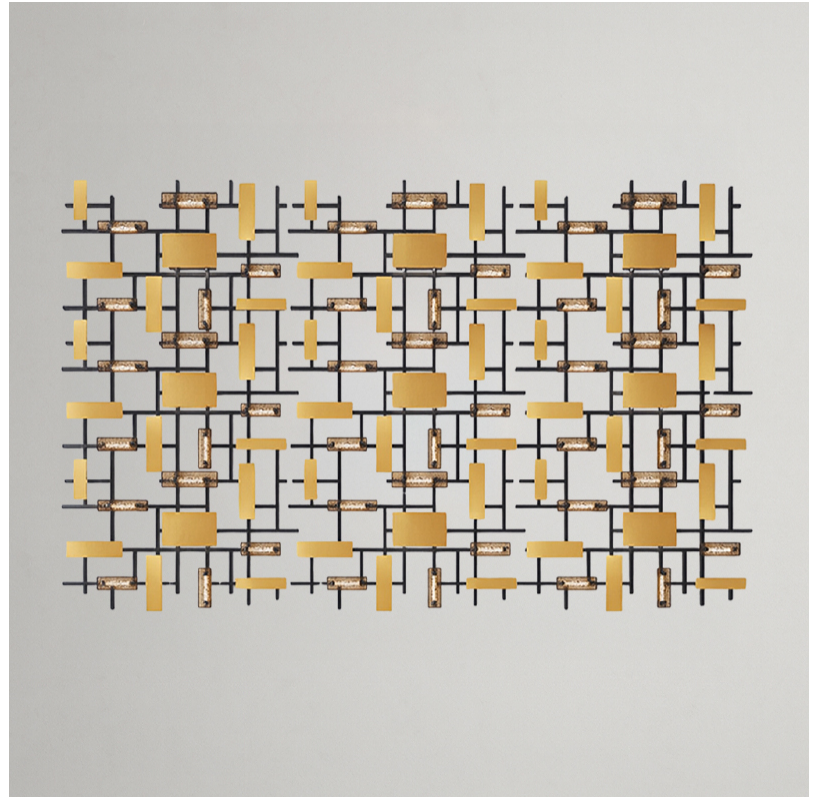

DOMINO SURFACE

D183003-

base number   Color   Finish   Finish
Temperature   Options   Options

1. To build a product code in our configurator select the specify button on the base model # product page
2. To build a manual product code on this datasheet choose from the options listed below in blue font and add the suffix to the base model #

GENERAL

Series: Domino
Partner: Artigja
Division: Design
Installation: Surface
Product Type: Ceiling Surface
Mounting Location: Ceiling
Light Distribution: Direct / Indirect

PHYSICAL

Shape: Rectangle
Length (mm): 3500
Length (in): 137 ¹³/₁₆
Width (mm): 2300
Width (in): 90 ⁹/₁₆
Depth (mm): 50
Depth (in): 1 ¹⁵/₁₆
Diffuser: Glass - Clear / Amber / Smoke Gray
Fixture Finish: BBS / BUB / ABR / DRB / DUB / AGD/ LBB / DBZ / BBN / PCH / PGO / PBN / WHI / BLK
Accent Finish: CLR / AMB / SMG
Fixture Material: Glass / Metal
Primary Material: Glass

ELECTRICAL

Lamp Type: LED
Input Wattage (W): 540
Dimming: Dali Dimming / Phase Dimming
Driver Included: Yes
Driver Location: Integrated
Driver Class: Class 2
Input Voltage (V): 120
Output Voltage (V): 12
Upon Request: 0-10V Dimming

LED

Number of LEDs: 108
Color Temperature (°K): 2700 / 3000 / 4000
Nominal Lumen (lm): 87048 / 90288 / 95904
Lamp Life (hrs): 50000

OPTICAL

RATINGS AND CERTIFICATIONS

Certified By: Certified for North American Standards
IP rating: IP20