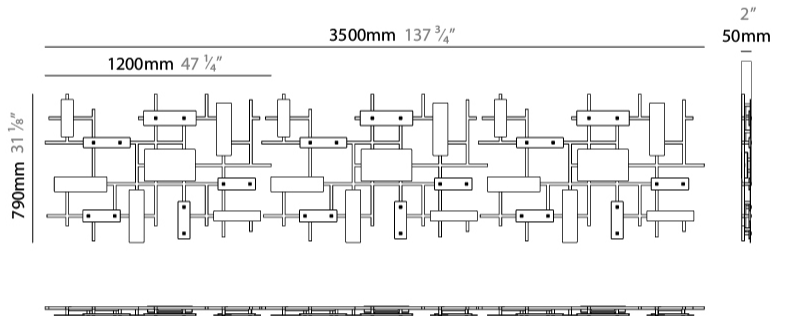

PROJECT	
TYPE	
SPECIFIER	
QUANTITY	
DATE	

DOMINO SURFACE

D183002-

base number   Color   Finish   Finish
Temperature   Options   Options

1. To build a product code in our configurator select the specify button on the base model # product page
2. To build a manual product code on this datasheet choose from the options listed below in blue font and add the suffix to the base model #

GENERAL

Series: Domino
Partner: Artigja
Division: Design
Installation: Surface
Product Type: Ceiling Surface
Mounting Location: Ceiling
Light Distribution: Direct / Indirect

PHYSICAL

Shape: Rectangle
Length (mm): 3500
Length (in): 137 ¹³/₁₆
Width (mm): 800
Width (in): 31 ¹/₂
Depth (mm): 50
Depth (in): 1 ¹⁵/₁₆
Diffuser: Glass - Clear / Amber / Smoke Gray
Fixture Finish: BBS / BUB / ABR / DRB / DUB / AGD/ LBB / DBZ / BBN / PCH / PGO / PBN / WHI / BLK
Accent Finish: CLR / AMB / SMG
Fixture Material: Glass / Metal
Primary Material: Glass

ELECTRICAL

Lamp Type: LED
Input Wattage (W): 180
Dimming: Dali Dimming / Phase Dimming
Driver Included: Yes
Driver Location: Integrated
Driver Class: Class 2
Input Voltage (V): 120
Output Voltage (V): 12
Upon Request: 0-10V Dimming

LED

Number of LEDs: 36
Color Temperature (°K): 2700 / 3000 / 4000
Nominal Lumen (lm): 29016 / 30096 / 31968
Lamp Life (hrs): 50000

OPTICAL

RATINGS AND CERTIFICATIONS

Certified By: Certified for North American Standards
IP rating: IP20