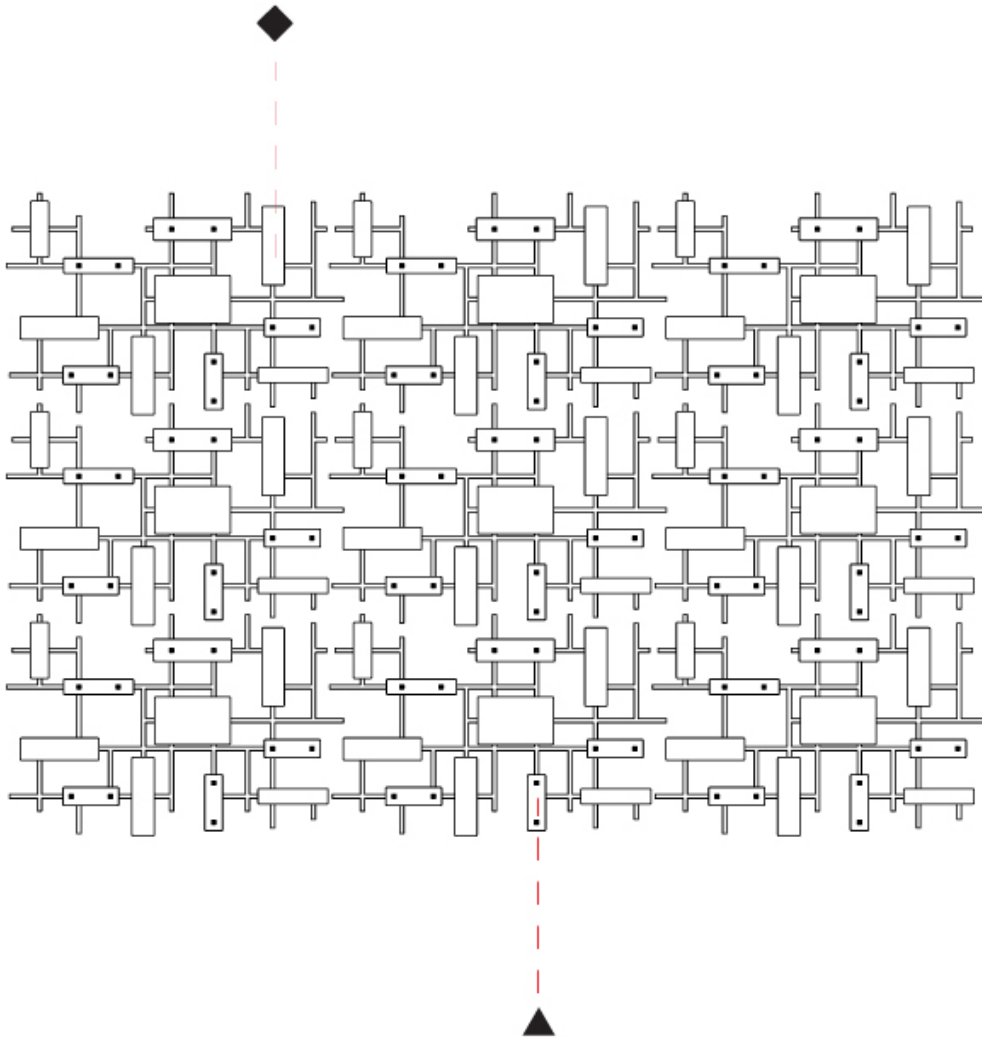

PROJECT _____

TYPE _____

SPECIFIER _____

QUANTITY _____

DATE _____

D