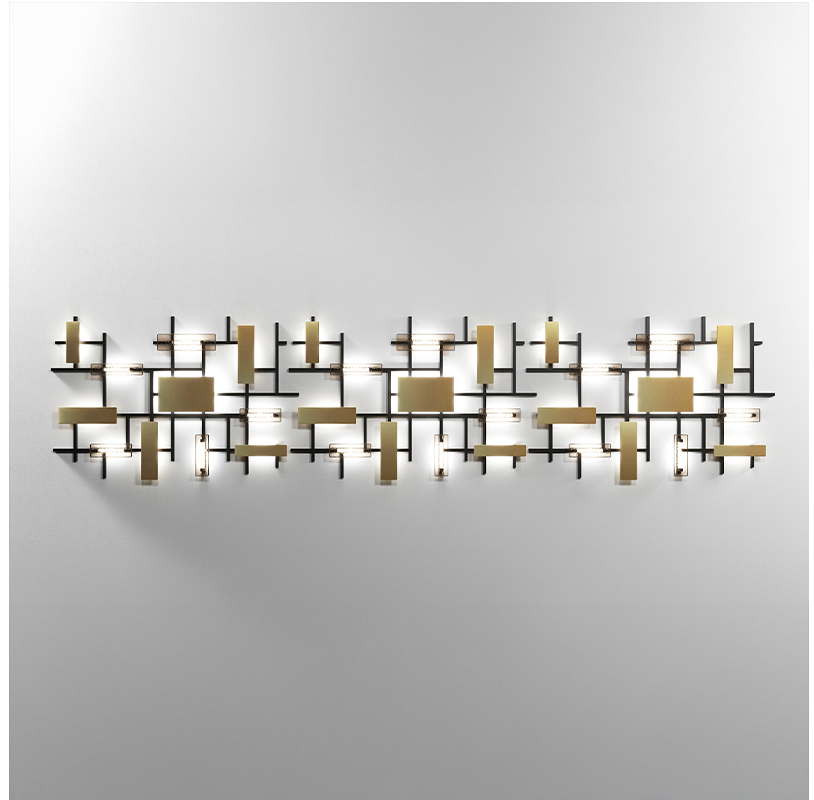

PROJECT	
TYPE	
SPECIFIER	
QUANTITY	
DATE	

DOMINO SURFACE

D183002-

base number   Color   Finish   Finish
Temperature   Options   Options

1. To build a product code in our configurator select the specify button on the base model # product page
2. To build a manual product code on this datasheet choose from the options listed below in blue font and add the suffix to the base model #

GENERAL

Series: Domino
Partner: Artigja
Division: Design
Installation: Surface
Product Type: Ceiling Surface
Mounting Location: Ceiling
Light Distribution: Direct / Indirect

PHYSICAL

Shape: Rectangle
Length (mm): 3500
Length (in): 137 ¹³/₁₆
Width (mm): 800
Width (in): 31 ¹/₂
Depth (mm): 50
Depth (in): 1 ¹⁵/₁₆
Diffuser: Glass - Clear / Amber / Smoke Gray
Fixture Finish: BBS / BUB / ABR / DRB / DUB / AGD/ LBB / DBZ / BBN / PCH / PGO / PBN / WHI / BLK
Accent Finish: CLR / AMB / SMG
Fixture Material: Glass / Metal
Primary Material: Glass

ELECTRICAL

Lamp Type: LED
Input Wattage (W): 180
Dimming: Dali Dimming / Phase Dimming
Driver Included: Yes
Driver Location: Integrated
Driver Class: Class 2
Input Voltage (V): 120
Output Voltage (V): 12
Upon Request: 0-10V Dimming

LED

Number of LEDs: 36
Color Temperature (°K): 2700 / 3000 / 4000
Nominal Lumen (lm): 29016 / 30096 / 31968
Lamp Life (hrs): 50000

OPTICAL

RATINGS AND CERTIFICATIONS

Certified By: Certified for North American Standards
IP rating: IP20