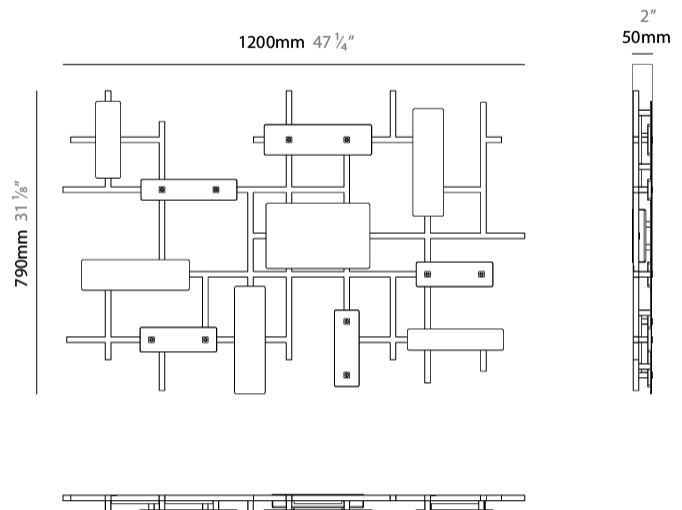

PROJECT	_____
TYPE	_____
SPECIFIER	_____
QUANTITY	_____
DATE	_____

DOMINO SURFACE

D183001-

base number	Color	Finish	Finish
	Temperature	Options	Options

1. To build a product code in our configurator select the specify button on the base model # product page
2. To build a manual product code on this datasheet choose from the options listed below in blue font and add the suffix to the base model #

GENERAL

Series: Domino
Partner: Artigja
Division: Design
Installation: Surface
Product Type: Ceiling Surface
Mounting Location: Ceiling
Light Distribution: Direct / Indirect

PHYSICAL

Shape: Rectangle
Length (mm): 1200
Length (in): 47 ¼
Width (mm): 800
Width (in): 31 ½
Depth (mm): 50
Depth (in): 1 15/16
Diffuser: Glass - Clear / Amber / Smoke Gray
Fixture Finish: BBS / BUB / ABR / DRB / DUB / AGD / LBB / DBZ / BBN / PCH / PGO / PBN / WHI / BLK
Accent Finish: CLR / AMB / SMG
Fixture Material: Glass / Metal
Primary Material: Glass

ELECTRICAL

Lamp Type: LED
Input Wattage (W): 60
Dimming: Dali Dimming / Phase Dimming
Driver Included: Yes
Driver Location: Integrated
Driver Class: Class 2
Input Voltage (V): 120
Output Voltage (V): 12
Upon Request: 0-10v Dimming

LED

Number of LEDs: 12
Color Temperature (°K): 2700 / 3000 / 4000
Nominal Lumen (lm): 9672 / 10032 / 10656
Lamp Life (hrs): 50000

OPTICAL

RATINGS AND CERTIFICATIONS

Certified By: Certified for North American Standards
IP rating: IP20