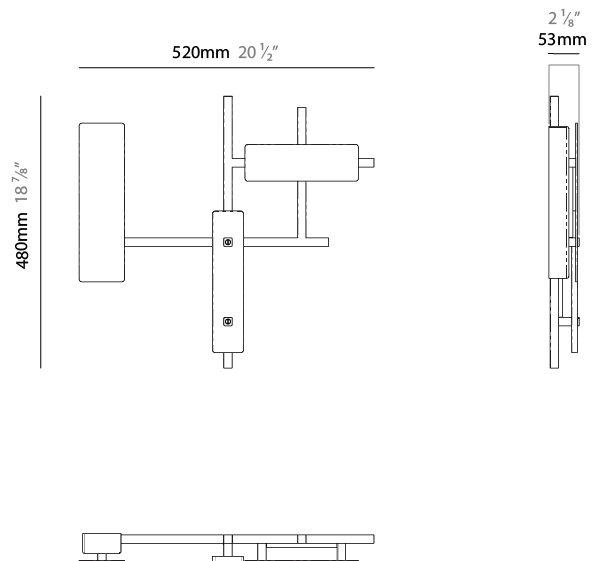

PROJECT	_____
TYPE	_____
SPECIFIER	_____
QUANTITY	_____
DATE	_____

DOMINO SURFACE

D183004-

base number	Color	Finish	Finish
	Temperature	Options	Options

1. To build a product code in our configurator select the specify button on the base model # product page
2. To build a manual product code on this datasheet choose from the options listed below in blue font and add the suffix to the base model #

GENERAL

Series: Domino
Partner: Artigja
Division: Design
Installation: Surface
Product Type: Ceiling Surface
Mounting Location: Ceiling
Light Distribution: Direct / Indirect

PHYSICAL

Shape: Rectangle
Length (mm): 520
Length (in): 20 1/2
Width (mm): 480
Width (in): 18 7/8
Depth (mm): 50
Depth (in): 1 15/16
Diffuser: Glass - Clear / Amber / Smoke Gray
Fixture Finish: BBS / BUB / ABR / DRB / DUB / AGD / LBB / DBZ / BBN / PCH / PGO / PBN / WHI / BLK
Accent Finish: CLR / AMB / SMG
Fixture Material: Glass / Metal
Primary Material: Glass

ELECTRICAL

Lamp Type: LED
Input Wattage (W): 15
Dimming: Dali Dimming / Phase Dimming
Driver Included: Yes
Driver Location: Integrated
Driver Class: Class 2
Input Voltage (V): 120
Output Voltage (V): 12
Upon Request: 0-10V Dimming

LED

Number of LEDs: 3
Color Temperature (°K): 2700 / 3000 / 4000
Nominal Lumen (lm): 2418 / 2508 / 2664
Lamp Life (hrs): 50000

OPTICAL

RATINGS AND CERTIFICATIONS

Certified By: Certified for North American Standards
IP rating: IP20