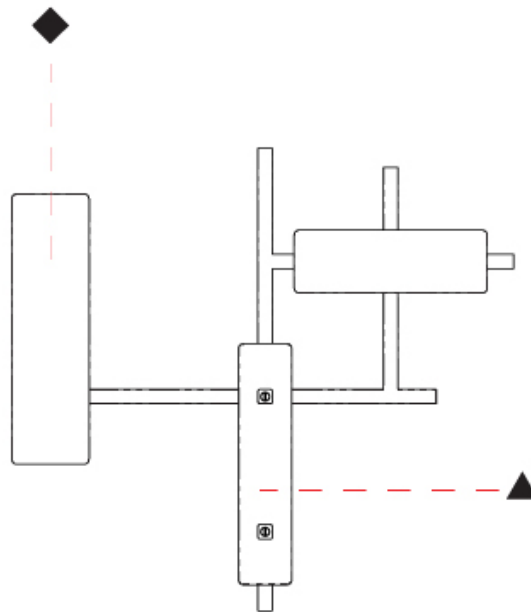

DOMINO SURFACE

D183004-

PROJECT _____

TYPE _____

SPECIFIER _____

QUANTITY _____

DATE _____

D