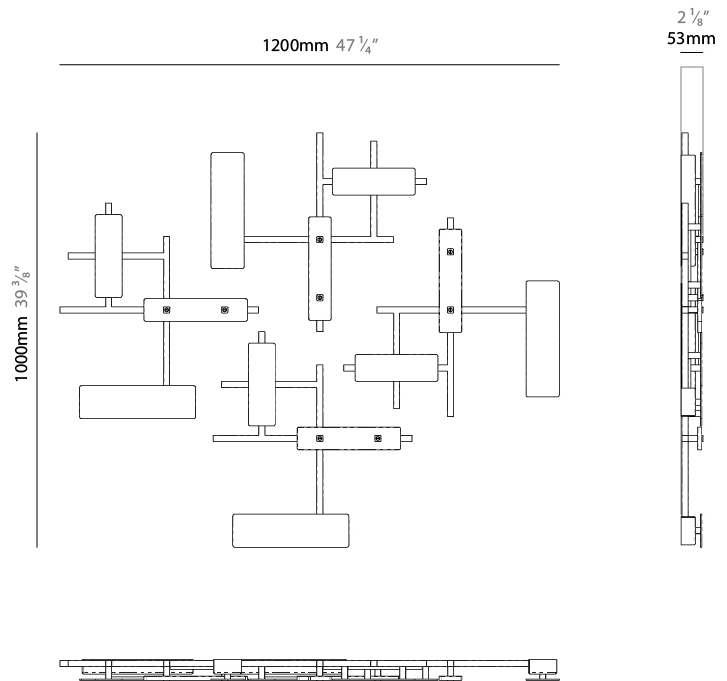

PROJECT	_____
TYPE	_____
SPECIFIER	_____
QUANTITY	_____
DATE	_____

DOMINO SURFACE

D183005-

base number	Color	Finish	Finish
	Temperature	Options	Options

1. To build a product code in our configurator select the specify button on the base model # product page
2. To build a manual product code on this datasheet choose from the options listed below in blue font and add the suffix to the base model #

GENERAL

Series: Domino
Partner: Artigia
Division: Design
Installation: Surface
Product Type: Ceiling Surface
Mounting Location: Ceiling
Light Distribution: Direct / Indirect

PHYSICAL

Shape: Rectangle
Length (mm): 1200
Length (in): 47 1/4
Width (mm): 1000
Width (in): 39 3/8
Depth (mm): 50
Depth (in): 1 15/16
Diffuser: Glass - Clear / Amber / Smoke Gray
Fixture Finish: BBS / BUB / ABR / DRB / DUB / AGD / LBB / DBZ / BBN / PCH / PGO / PBN / WHI / BLK
Accent Finish: CLR / AMB / SMG
Fixture Material: Glass / Metal
Primary Material: Glass

ELECTRICAL

Lamp Type: LED
Input Wattage (W): 60
Dimming: Dali Dimming / Phase Dimming
Driver Included: Yes
Driver Location: Integrated
Driver Class: Class 2
Input Voltage (V): 120
Output Voltage (V): 12
Upon Request: 0-10V Dimming

LED

Number of LEDs: 12
Color Temperature (°K): 2700 / 3000 / 4000
Nominal Lumen (lm): 9672 / 10032 / 10656
Lamp Life (hrs): 50000

OPTICAL

RATINGS AND CERTIFICATIONS

Certified By: Certified for North American Standards
IP rating: IP20