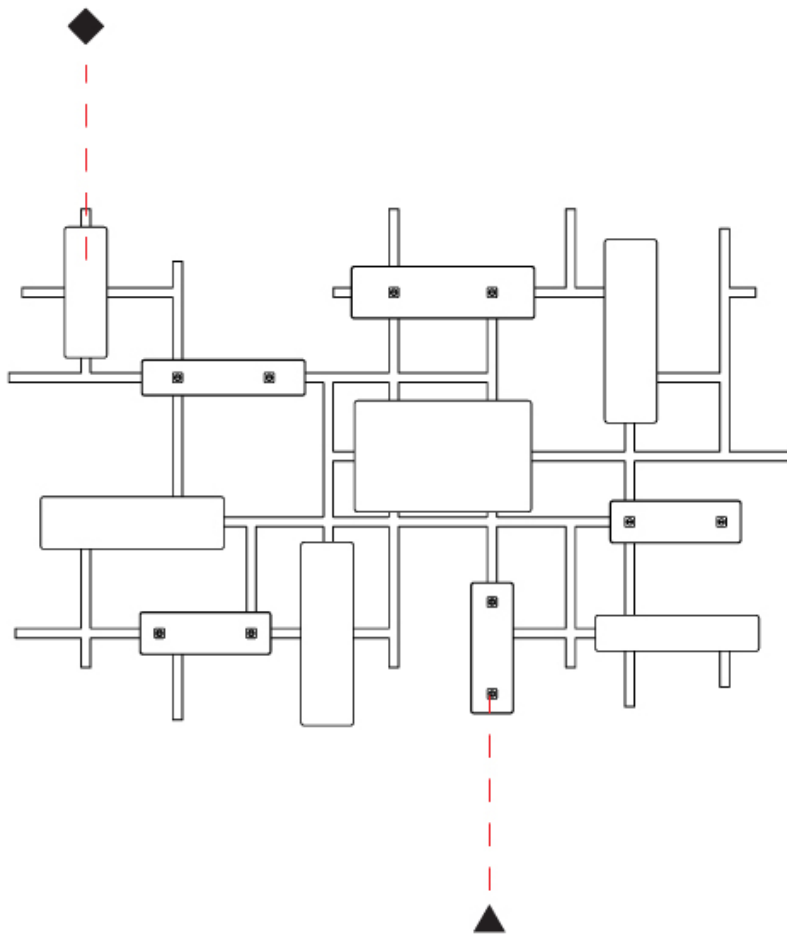

D183001-

PROJECT _____

TYPE _____

SPECIFIER _____

QUANTITY _____

DATE _____

D