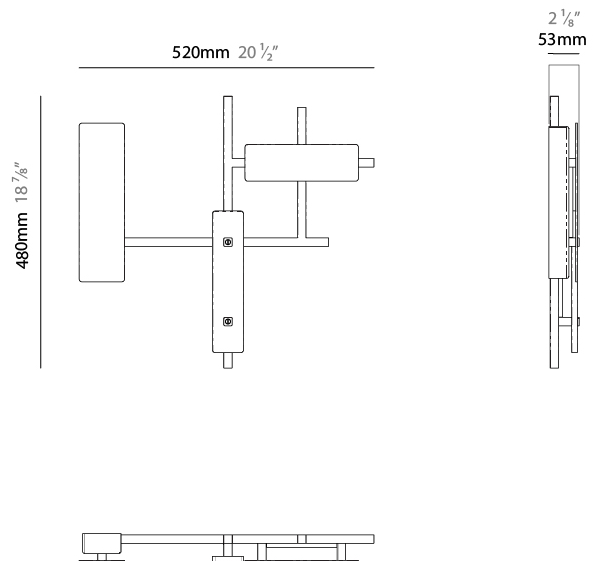

DOMINO SURFACE

D183004-

base number   Color   Finish   Finish
Temperature   Options   Options

1. To build a product code in our configurator select the specify button on the base model # product page
2. To build a manual product code on this datasheet choose from the options listed below in blue font and add the suffix to the base model #

GENERAL

Series: Domino
Partner: Artigja
Division: Design
Installation: Surface
Product Type: Ceiling Surface
Mounting Location: Ceiling
Light Distribution: Direct / Indirect

PHYSICAL

Shape: Rectangle
Length (mm): 520
Length (in): 20 1/2
Width (mm): 480
Width (in): 18 7/8
Depth (mm): 50
Depth (in): 1 15/16
Diffuser: Glass - Clear / Amber / Smoke Gray
Fixture Finish: BBS / BUB / ABR / DRB / DUB / AGD / LBB / DBZ / BBN / PCH / PGO / PBN / WHI / BLK
Accent Finish: CLR / AMB / SMG
Fixture Material: Glass / Metal
Primary Material: Glass

ELECTRICAL

Lamp Type: LED
Input Wattage (W): 15
Dimming: Dali Dimming / Phase Dimming
Driver Included: Yes
Driver Location: Integrated
Driver Class: Class 2
Input Voltage (V): 120
Output Voltage (V): 12
Upon Request: 0-10V Dimming

LED

Number of LEDs: 3
Color Temperature (°K): 2700 / 3000 / 4000
Nominal Lumen (lm): 2418 / 2508 / 2664
Lamp Life (hrs): 50000

OPTICAL

RATINGS AND CERTIFICATIONS

Certified By: Certified for North American Standards
IP rating: IP20

PROJECT _____
TYPE _____
SPECIFIER _____
QUANTITY _____
DATE _____