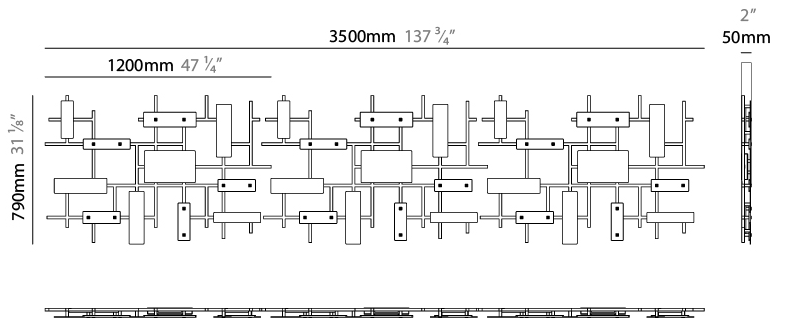

PROJECT	
TYPE	
SPECIFIER	
QUANTITY	
DATE	

DOMINO SURFACE

D183002-

base number	Color	Finish	Finish
	Temperature	Options	Options

1. To build a product code in our configurator select the specify button on the base model # product page
2. To build a manual product code on this datasheet choose from the options listed below in blue font and add the suffix to the base model #

GENERAL

Series: Domino
Partner: Artigja
Division: Design
Installation: Surface
Product Type: Ceiling Surface
Mounting Location: Ceiling
Light Distribution: Direct / Indirect

PHYSICAL

Shape: Rectangle
Length (mm): 3500
Length (in): 137 ¹³/₁₆
Width (mm): 800
Width (in): 31 ¹/₂
Depth (mm): 50
Depth (in): 1 ¹⁵/₁₆
Diffuser: Glass - Clear / Amber / Smoke Gray
Fixture Finish: BBS / BUB / ABR / DRB / DUB / AGD / LBB / DBZ / BBN / PCH / PGO / PBN / WHI / BLK
Accent Finish: CLR / AMB / SMG
Fixture Material: Glass / Metal
Primary Material: Glass

ELECTRICAL

Lamp Type: LED
Input Wattage (W): 180
Dimming: Dali Dimming / Phase Dimming
Driver Included: Yes
Driver Location: Integrated
Driver Class: Class 2
Input Voltage (V): 120
Output Voltage (V): 12
Upon Request: 0-10V Dimming

LED

Number of LEDs: 36
Color Temperature (°K): 2700 / 3000 / 4000
Nominal Lumen (lm): 29016 / 30096 / 31968
Lamp Life (hrs): 50000

OPTICAL

RATINGS AND CERTIFICATIONS

Certified By: Certified for North American Standards
IP rating: IP20