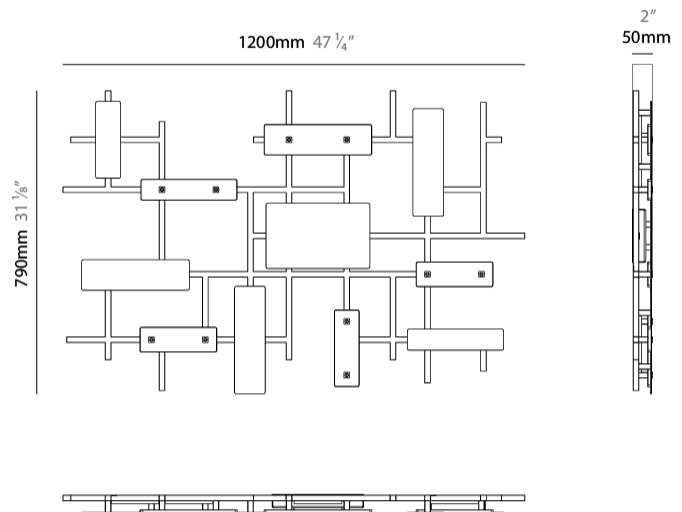

PROJECT _____
TYPE _____
SPECIFIER _____
QUANTITY _____
DATE _____

DOMINO SURFACE

D183001-

base number   Color   Finish   Finish
Temperature   Options   Options

1. To build a product code in our configurator select the specify button on the base model # product page
2. To build a manual product code on this datasheet choose from the options listed below in blue font and add the suffix to the base model #

GENERAL

Series: Domino
Partner: Artigja
Division: Design
Installation: Surface
Product Type: Ceiling Surface
Mounting Location: Ceiling
Light Distribution: Direct / Indirect

PHYSICAL

Shape: Rectangle
Length (mm): 1200
Length (in): 47 ¼
Width (mm): 800
Width (in): 31 ½
Depth (mm): 50
Depth (in): 1 15/16
Diffuser: Glass - Clear / Amber / Smoke Gray
Fixture Finish: BBS / BUB / ABR / DRB / DUB / AGD / LBB / DBZ / BBN / PCH / PGO / PBN / WHI / BLK
Accent Finish: CLR / AMB / SMG
Fixture Material: Glass / Metal
Primary Material: Glass

ELECTRICAL

Lamp Type: LED
Input Wattage (W): 60
Dimming: Dali Dimming / Phase Dimming
Driver Included: Yes
Driver Location: Integrated
Driver Class: Class 2
Input Voltage (V): 120
Output Voltage (V): 12
Upon Request: 0-10v Dimming

LED

Number of LEDs: 12
Color Temperature (°K): 2700 / 3000 / 4000
Nominal Lumen (lm): 9672 / 10032 / 10656
Lamp Life (hrs): 50000

OPTICAL

RATINGS AND CERTIFICATIONS

Certified By: Certified for North American Standards
IP rating: IP20