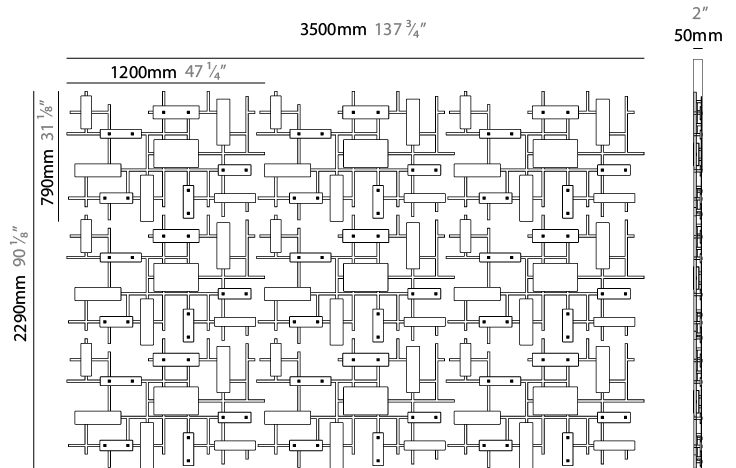

DOMINO SURFACE

D183003-

base number   Color   Finish   Finish
Temperature   Options   Options

1. To build a product code in our configurator select the specify button on the base model # product page
2. To build a manual product code on this datasheet choose from the options listed below in blue font and add the suffix to the base model #

GENERAL

Series: Domino
Partner: Artigja
Division: Design
Installation: Surface
Product Type: Ceiling Surface
Mounting Location: Ceiling
Light Distribution: Direct / Indirect

PHYSICAL

Shape: Rectangle
Length (mm): 3500
Length (in): 137 ¹³/₁₆"
Width (mm): 2300
Width (in): 90 ⁹/₁₆"
Depth (mm): 50
Depth (in): 1 ¹⁵/₁₆"
Diffuser: Glass - Clear / Amber / Smoke Gray
Fixture Finish: BBS / BUB / ABR / DRB / DUB / AGD / LBB / DBZ / BBN / PCH / PGO / PBN / WHI / BLK
Accent Finish: CLR / AMB / SMG
Fixture Material: Glass / Metal
Primary Material: Glass

ELECTRICAL

Lamp Type: LED
Input Wattage (W): 540
Dimming: Dali Dimming / Phase Dimming
Driver Included: Yes
Driver Location: Integrated
Driver Class: Class 2
Input Voltage (V): 120
Output Voltage (V): 12
Upon Request: 0-10V Dimming

LED

Number of LEDs: 108
Color Temperature (°K): 2700 / 3000 / 4000
Nominal Lumen (lm): 87048 / 90288 / 95904
Lamp Life (hrs): 50000

OPTICAL

RATINGS AND CERTIFICATIONS

Certified By: Certified for North American Standards
IP rating: IP20