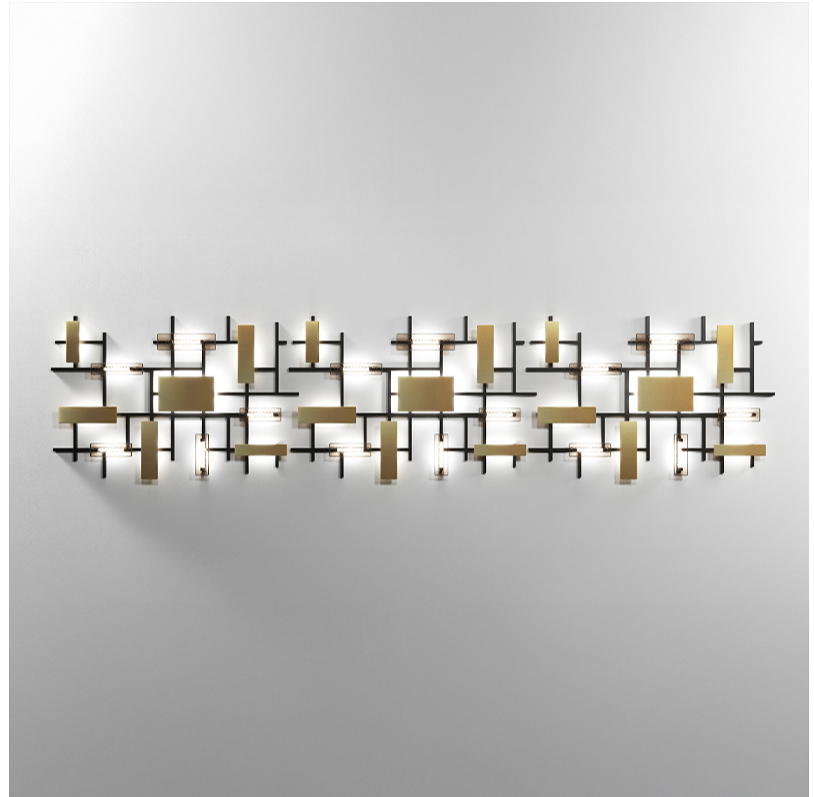

PROJECT	
TYPE	
SPECIFIER	
QUANTITY	
DATE	

DOMINO SURFACE

D183002-

base number	Color	Finish	Finish
	Temperature	Options	Options

1. To build a product code in our configurator select the specify button on the base model # product page
2. To build a manual product code on this datasheet choose from the options listed below in blue font and add the suffix to the base model #

GENERAL

Series: Domino
Partner: Artigja
Division: Design
Installation: Surface
Product Type: Ceiling Surface
Mounting Location: Ceiling
Light Distribution: Direct / Indirect

PHYSICAL

Shape: Rectangle
Length (mm): 3500
Length (in): 137 ¹³/₁₆
Width (mm): 800
Width (in): 31 ¹/₂
Depth (mm): 50
Depth (in): 1 ¹⁵/₁₆
Diffuser: Glass - Clear / Amber / Smoke Gray
Fixture Finish: BBS / BUB / ABR / DRB / DUB / AGD / LBB / DBZ / BBN / PCH / PGO / PBN / WHI / BLK
Accent Finish: CLR / AMB / SMG
Fixture Material: Glass / Metal
Primary Material: Glass

ELECTRICAL

Lamp Type: LED
Input Wattage (W): 180
Dimming: Dali Dimming / Phase Dimming
Driver Included: Yes
Driver Location: Integrated
Driver Class: Class 2
Input Voltage (V): 120
Output Voltage (V): 12
Upon Request: 0-10V Dimming

LED

Number of LEDs: 36
Color Temperature (°K): 2700 / 3000 / 4000
Nominal Lumen (lm): 29016 / 30096 / 31968
Lamp Life (hrs): 50000

OPTICAL

RATINGS AND CERTIFICATIONS

Certified By: Certified for North American Standards
IP rating: IP20