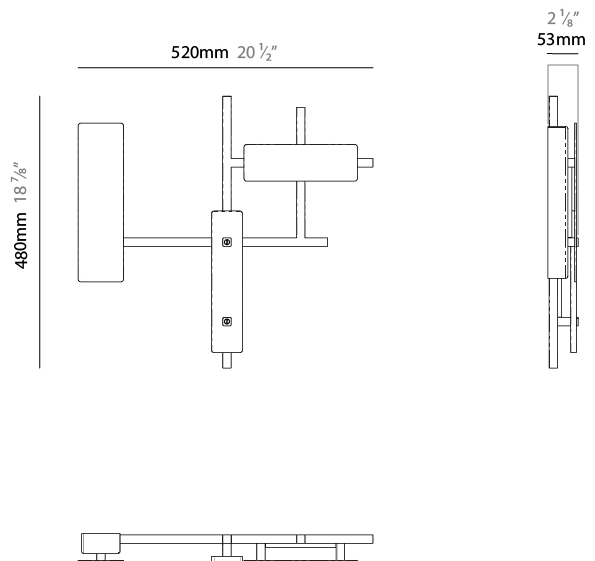

DOMINO SURFACE

D183004-

base number   Color   Finish   Finish
Temperature   Options   Options

1. To build a product code in our configurator select the specify button on the base model # product page
2. To build a manual product code on this datasheet choose from the options listed below in blue font and add the suffix to the base model #

GENERAL

Series: Domino
Partner: Artigja
Division: Design
Installation: Surface
Product Type: Ceiling Surface
Mounting Location: Ceiling
Light Distribution: Direct / Indirect

PHYSICAL

Shape: Rectangle
Length (mm): 520
Length (in): 20 1/2
Width (mm): 480
Width (in): 18 7/8
Depth (mm): 50
Depth (in): 1 15/16
Diffuser: Glass - Clear / Amber / Smoke Gray
Fixture Finish: BBS / BUB / ABR / DRB / DUB / AGD / LBB / DBZ / BBN / PCH / PGO / PBN / WHI / BLK
Accent Finish: CLR / AMB / SMG
Fixture Material: Glass / Metal
Primary Material: Glass

ELECTRICAL

Lamp Type: LED
Input Wattage (W): 15
Dimming: Dali Dimming / Phase Dimming
Driver Included: Yes
Driver Location: Integrated
Driver Class: Class 2
Input Voltage (V): 120
Output Voltage (V): 12
Upon Request: 0-10V Dimming

LED

Number of LEDs: 3
Color Temperature (°K): 2700 / 3000 / 4000
Nominal Lumen (lm): 2418 / 2508 / 2664
Lamp Life (hrs): 50000

OPTICAL

RATINGS AND CERTIFICATIONS

Certified By: Certified for North American Standards
IP rating: IP20

PROJECT _____
TYPE _____
SPECIFIER _____
QUANTITY _____
DATE _____