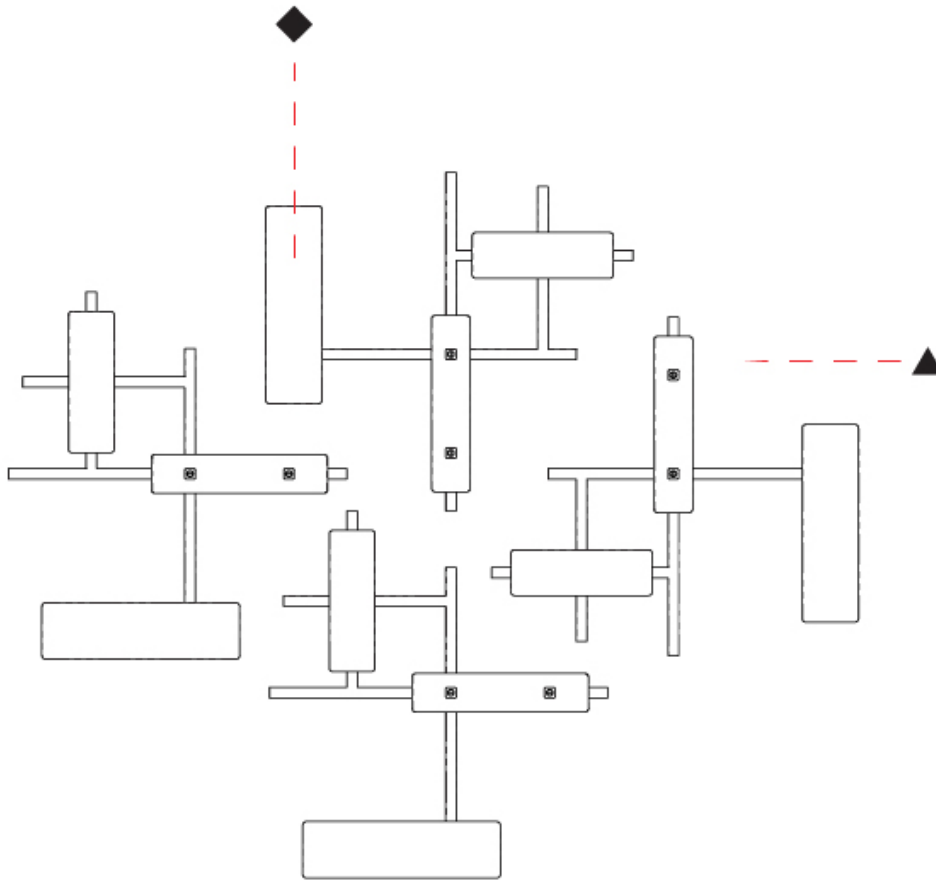

PROJECT	_____
TYPE	_____
SPECIFIER	_____
QUANTITY	_____
DATE	_____