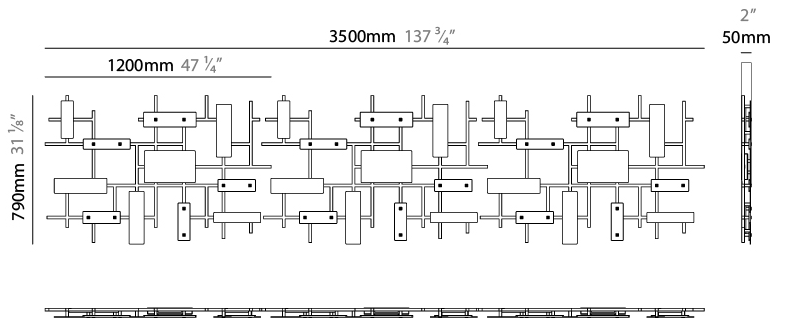

PROJECT _____
TYPE _____
SPECIFIER _____
QUANTITY _____
DATE _____

DOMINO SURFACE

D183002-

base number   Color   Finish   Finish
Temperature   Options   Options

1. To build a product code in our configurator select the specify button on the base model # product page
2. To build a manual product code on this datasheet choose from the options listed below in blue font and add the suffix to the base model #

GENERAL

Series: Domino
Partner: Artigja
Division: Design
Installation: Surface
Product Type: Ceiling Surface
Mounting Location: Ceiling
Light Distribution: Direct / Indirect

PHYSICAL

Shape: Rectangle
Length (mm): 3500
Length (in): 137 ¹³/₁₆
Width (mm): 800
Width (in): 31 ¹/₂
Depth (mm): 50
Depth (in): 1 ¹⁵/₁₆
Diffuser: Glass - Clear / Amber / Smoke Gray
Fixture Finish: BBS / BUB / ABR / DRB / DUB / AGD/ LBB / DBZ / BBN / PCH / PGO / PBN / WHI / BLK
Accent Finish: CLR / AMB / SMG
Fixture Material: Glass / Metal
Primary Material: Glass

ELECTRICAL

Lamp Type: LED
Input Wattage (W): 180
Dimming: Dali Dimming / Phase Dimming
Driver Included: Yes
Driver Location: Integrated
Driver Class: Class 2
Input Voltage (V): 120
Output Voltage (V): 12
Upon Request: 0-10V Dimming

LED

Number of LEDs: 36
Color Temperature (°K): 2700 / 3000 / 4000
Nominal Lumen (lm): 29016 / 30096 / 31968
Lamp Life (hrs): 50000

OPTICAL

RATINGS AND CERTIFICATIONS

Certified By: Certified for North American Standards
IP rating: IP20