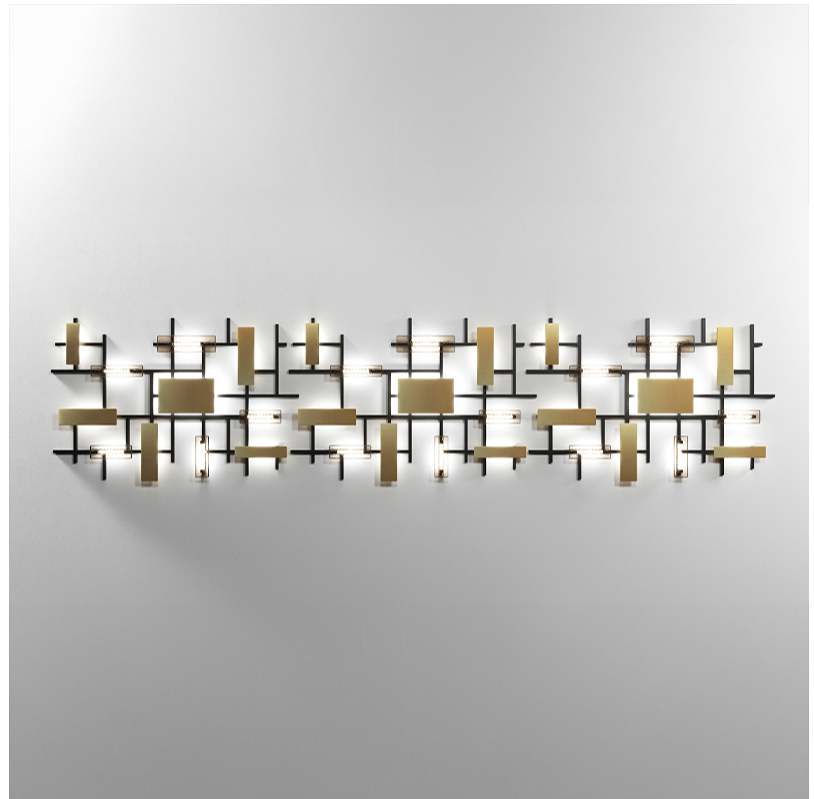

PROJECT _____

TYPE _____

SPECIFIER _____

QUANTITY _____

DATE _____

DOMINO SURFACE

D183002-

base number   Color   Finish   Finish
Temperature   Options   Options

1. To build a product code in our configurator select the specify button on the base model # product page
2. To build a manual product code on this datasheet choose from the options listed below in blue font and add the suffix to the base model #

GENERAL

Series: Domino
Partner: Artigja
Division: Design
Installation: Surface
Product Type: Ceiling Surface
Mounting Location: Ceiling
Light Distribution: Direct / Indirect

PHYSICAL

Shape: Rectangle
Length (mm): 3500
Length (in): 137 ¹³/₁₆
Width (mm): 800
Width (in): 31 ¹/₂
Depth (mm): 50
Depth (in): 1 ¹⁵/₁₆
Diffuser: Glass - Clear / Amber / Smoke Gray
Fixture Finish: BBS / BUB / ABR / DRB / DUB / AGD/ LBB / DBZ / BBN / PCH / PGO / PBN / WHI / BLK
Accent Finish: CLR / AMB / SMG
Fixture Material: Glass / Metal
Primary Material: Glass

ELECTRICAL

Lamp Type: LED
Input Wattage (W): 180
Dimming: Dali Dimming / Phase Dimming
Driver Included: Yes
Driver Location: Integrated
Driver Class: Class 2
Input Voltage (V): 120
Output Voltage (V): 12
Upon Request: 0-10V Dimming

LED

Number of LEDs: 36
Color Temperature (°K): 2700 / 3000 / 4000
Nominal Lumen (lm): 29016 / 30096 / 31968
Lamp Life (hrs): 50000

OPTICAL

RATINGS AND CERTIFICATIONS

Certified By: Certified for North American Standards
IP rating: IP20