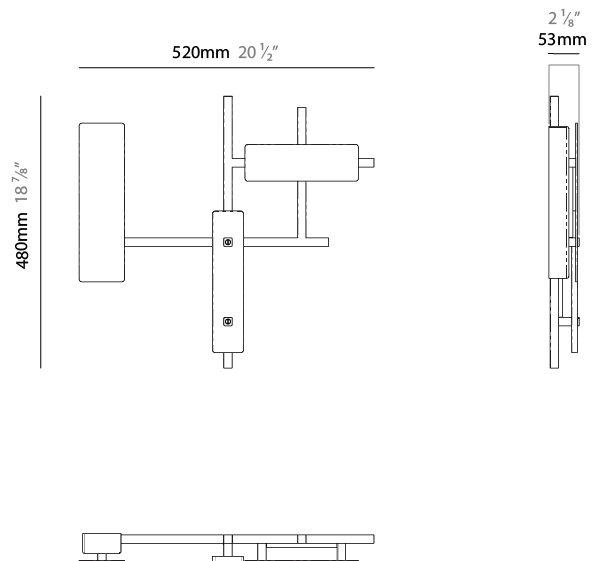

DOMINO SURFACE

D183004-

base number   Color   Finish   Finish
Temperature   Options   Options

1. To build a product code in our configurator select the specify button on the base model # product page
2. To build a manual product code on this datasheet choose from the options listed below in blue font and add the suffix to the base model #

GENERAL

Series: Domino
Partner: Artigja
Division: Design
Installation: Surface
Product Type: Ceiling Surface
Mounting Location: Ceiling
Light Distribution: Direct / Indirect

PHYSICAL

Shape: Rectangle
Length (mm): 520
Length (in): 20 1/2
Width (mm): 480
Width (in): 18 7/8
Depth (mm): 50
Depth (in): 1 15/16
Diffuser: Glass - Clear / Amber / Smoke Gray
Fixture Finish: BBS / BUB / ABR / DRB / DUB / AGD / LBB / DBZ / BBN / PCH / PGO / PBN / WHI / BLK
Accent Finish: CLR / AMB / SMG
Fixture Material: Glass / Metal
Primary Material: Glass

ELECTRICAL

Lamp Type: LED
Input Wattage (W): 15
Dimming: Dali Dimming / Phase Dimming
Driver Included: Yes
Driver Location: Integrated
Driver Class: Class 2
Input Voltage (V): 120
Output Voltage (V): 12
Upon Request: 0-10V Dimming

LED

Number of LEDs: 3
Color Temperature (°K): 2700 / 3000 / 4000
Nominal Lumen (lm): 2418 / 2508 / 2664
Lamp Life (hrs): 50000

OPTICAL

RATINGS AND CERTIFICATIONS

Certified By: Certified for North American Standards
IP rating: IP20

PROJECT _____
TYPE _____
SPECIFIER _____
QUANTITY _____
DATE _____