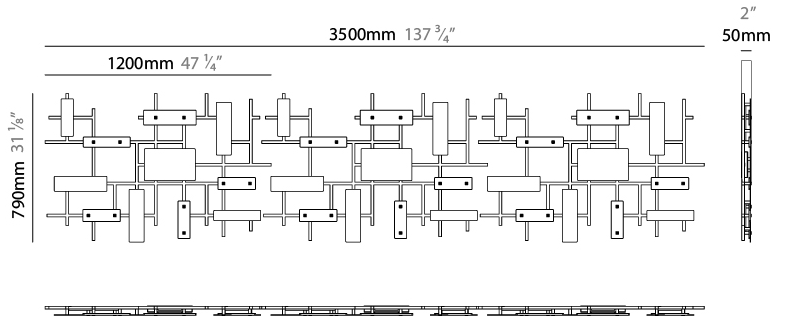

PROJECT _____
TYPE _____
SPECIFIER _____
QUANTITY _____
DATE _____

DOMINO SURFACE

D183002-

base number   Color   Finish   Finish
Temperature   Options   Options

1. To build a product code in our configurator select the specify button on the base model # product page
2. To build a manual product code on this datasheet choose from the options listed below in blue font and add the suffix to the base model #

GENERAL

Series: Domino
Partner: Artigja
Division: Design
Installation: Surface
Product Type: Ceiling Surface
Mounting Location: Ceiling
Light Distribution: Direct / Indirect

PHYSICAL

Shape: Rectangle
Length (mm): 3500
Length (in): 137 ¹³/₁₆
Width (mm): 800
Width (in): 31 ¹/₂
Depth (mm): 50
Depth (in): 1 ¹⁵/₁₆
Diffuser: Glass - Clear / Amber / Smoke Gray
Fixture Finish: BBS / BUB / ABR / DRB / DUB / AGD/ LBB / DBZ / BBN / PCH / PGO / PBN / WHI / BLK
Accent Finish: CLR / AMB / SMG
Fixture Material: Glass / Metal
Primary Material: Glass

ELECTRICAL

Lamp Type: LED
Input Wattage (W): 180
Dimming: Dali Dimming / Phase Dimming
Driver Included: Yes
Driver Location: Integrated
Driver Class: Class 2
Input Voltage (V): 120
Output Voltage (V): 12
Upon Request: 0-10V Dimming

LED

Number of LEDs: 36
Color Temperature (°K): 2700 / 3000 / 4000
Nominal Lumen (lm): 29016 / 30096 / 31968
Lamp Life (hrs): 50000

OPTICAL

RATINGS AND CERTIFICATIONS

Certified By: Certified for North American Standards
IP rating: IP20