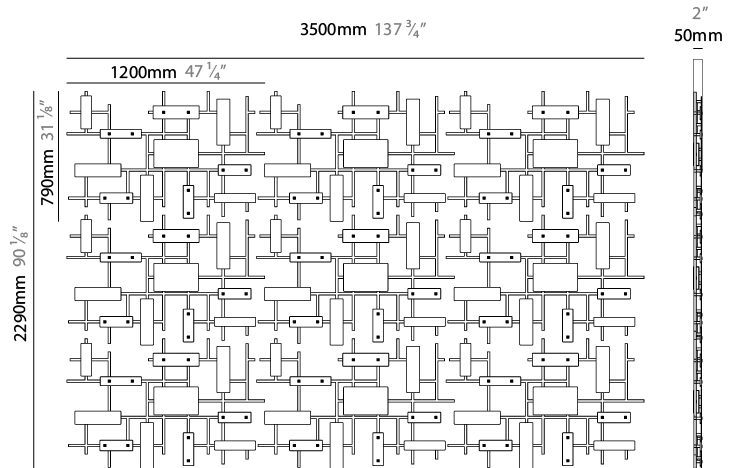

DOMINO SURFACE

D183003-

base number   Color   Finish   Finish
Temperature   Options   Options

1. To build a product code in our configurator select the specify button on the base model # product page
2. To build a manual product code on this datasheet choose from the options listed below in blue font and add the suffix to the base model #

GENERAL

Series: Domino
Partner: Artigja
Division: Design
Installation: Surface
Product Type: Ceiling Surface
Mounting Location: Ceiling
Light Distribution: Direct / Indirect

PHYSICAL

Shape: Rectangle
Length (mm): 3500
Length (in): 137 ¹³/₁₆
Width (mm): 2300
Width (in): 90 ⁹/₁₆
Depth (mm): 50
Depth (in): 1 ¹⁵/₁₆
Diffuser: Glass - Clear / Amber / Smoke Gray
Fixture Finish: BBS / BUB / ABR / DRB / DUB / AGD / LBB / DBZ / BBN / PCH / PGO / PBN / WHI / BLK
Accent Finish: CLR / AMB / SMG
Fixture Material: Glass / Metal
Primary Material: Glass

ELECTRICAL

Lamp Type: LED
Input Wattage (W): 540
Dimming: Dali Dimming / Phase Dimming
Driver Included: Yes
Driver Location: Integrated
Driver Class: Class 2
Input Voltage (V): 120
Output Voltage (V): 12
Upon Request: 0-10V Dimming

LED

Number of LEDs: 108
Color Temperature (°K): 2700 / 3000 / 4000
Nominal Lumen (lm): 87048 / 90288 / 95904
Lamp Life (hrs): 50000

OPTICAL

RATINGS AND CERTIFICATIONS

Certified By: Certified for North American Standards
IP rating: IP20