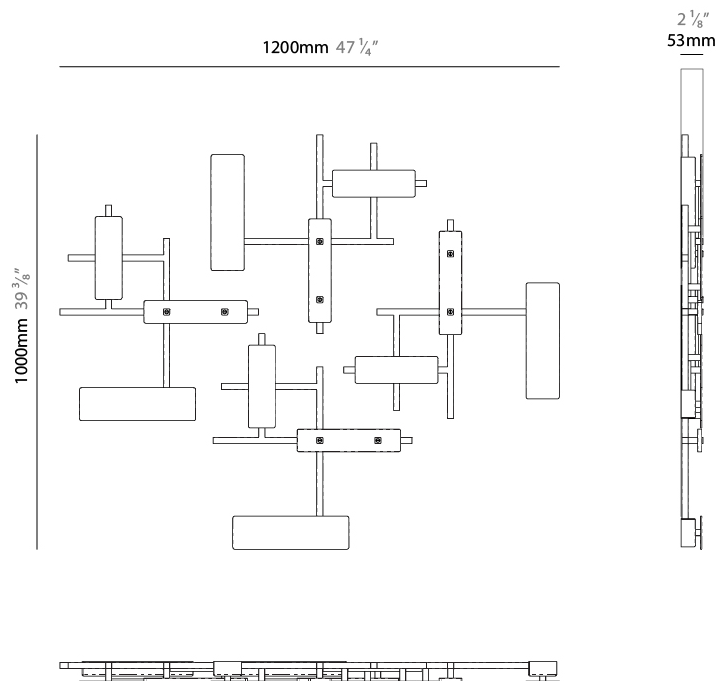

DOMINO SURFACE

D183005-

base number   Color   Finish   Finish
Temperature   Options   Options

1. To build a product code in our configurator select the specify button on the base model # product page
2. To build a manual product code on this datasheet choose from the options listed below in blue font and add the suffix to the base model #

GENERAL

Series: Domino
Partner: Artigia
Division: Design
Installation: Surface
Product Type: Ceiling Surface
Mounting Location: Ceiling
Light Distribution: Direct / Indirect

PHYSICAL

Shape: Rectangle
Length (mm): 1200
Length (in): 47 1/4
Width (mm): 1000
Width (in): 39 3/8
Depth (mm): 50
Depth (in): 1 15/16
Diffuser: Glass - Clear / Amber / Smoke Gray
Fixture Finish: BBS / BUB / ABR / DRB / DUB / AGD / LBB / DBZ / BBN / PCH / PGO / PBN / WHI / BLK
Accent Finish: CLR / AMB / SMG
Fixture Material: Glass / Metal
Primary Material: Glass

ELECTRICAL

Lamp Type: LED
Input Wattage (W): 60
Dimming: Dali Dimming / Phase Dimming
Driver Included: Yes
Driver Location: Integrated
Driver Class: Class 2
Input Voltage (V): 120
Output Voltage (V): 12
Upon Request: 0-10V Dimming

LED

Number of LEDs: 12
Color Temperature (°K): 2700 / 3000 / 4000
Nominal Lumen (lm): 9672 / 10032 / 10656
Lamp Life (hrs): 50000

OPTICAL

RATINGS AND CERTIFICATIONS

Certified By: Certified for North American Standards
IP rating: IP20