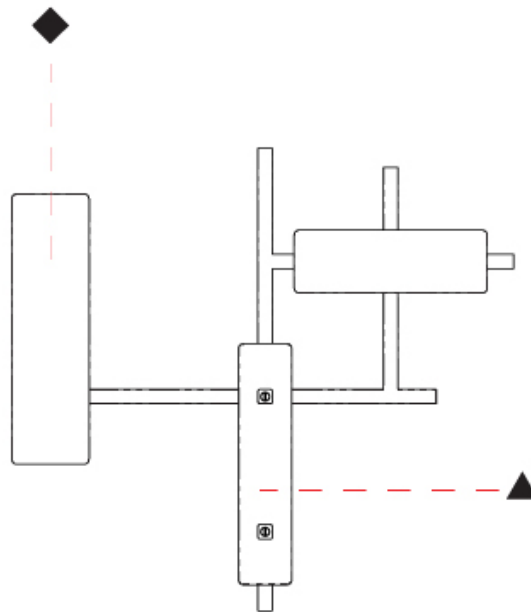

DOMINO SURFACE

D183004-

PROJECT

TYPE

SPECIFIER

QUANTITY

DATE

D