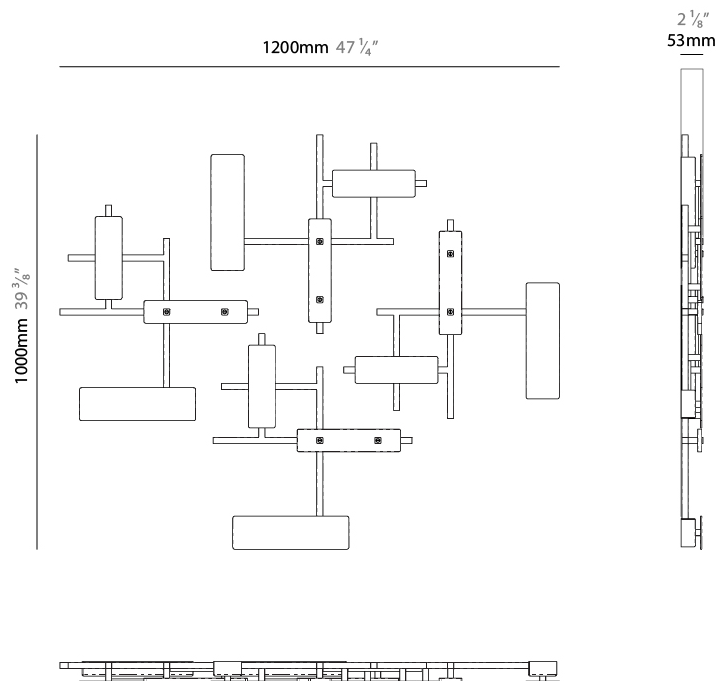

PROJECT	_____
TYPE	_____
SPECIFIER	_____
QUANTITY	_____
DATE	_____

DOMINO SURFACE

D183005-

base number	Color	Finish	Finish
	Temperature	Options	Options

1. To build a product code in our configurator select the specify button on the base model # product page
2. To build a manual product code on this datasheet choose from the options listed below in blue font and add the suffix to the base model #

GENERAL

Series: Domino
Partner: Artigia
Division: Design
Installation: Surface
Product Type: Ceiling Surface
Mounting Location: Ceiling
Light Distribution: Direct / Indirect

PHYSICAL

Shape: Rectangle
Length (mm): 1200
Length (in): 47 1/4
Width (mm): 1000
Width (in): 39 3/8
Depth (mm): 50
Depth (in): 1 15/16
Diffuser: Glass - Clear / Amber / Smoke Gray
Fixture Finish: BBS / BUB / ABR / DRB / DUB / AGD / LBB / DBZ / BBN / PCH / PGO / PBN / WHI / BLK
Accent Finish: CLR / AMB / SMG
Fixture Material: Glass / Metal
Primary Material: Glass

ELECTRICAL

Lamp Type: LED
Input Wattage (W): 60
Dimming: Dali Dimming / Phase Dimming
Driver Included: Yes
Driver Location: Integrated
Driver Class: Class 2
Input Voltage (V): 120
Output Voltage (V): 12
Upon Request: 0-10V Dimming

LED

Number of LEDs: 12
Color Temperature (°K): 2700 / 3000 / 4000
Nominal Lumen (lm): 9672 / 10032 / 10656
Lamp Life (hrs): 50000

OPTICAL

RATINGS AND CERTIFICATIONS

Certified By: Certified for North American Standards
IP rating: IP20