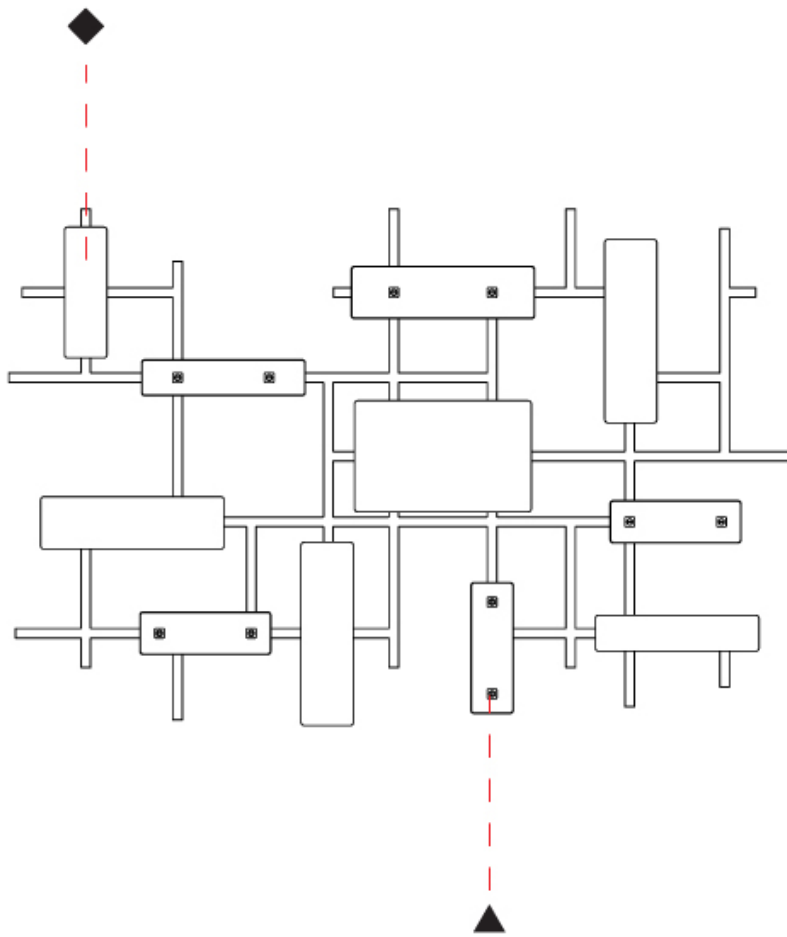

D183001-

PROJECT
TYPE
SPECIFIER
QUANTITY
DATE

D