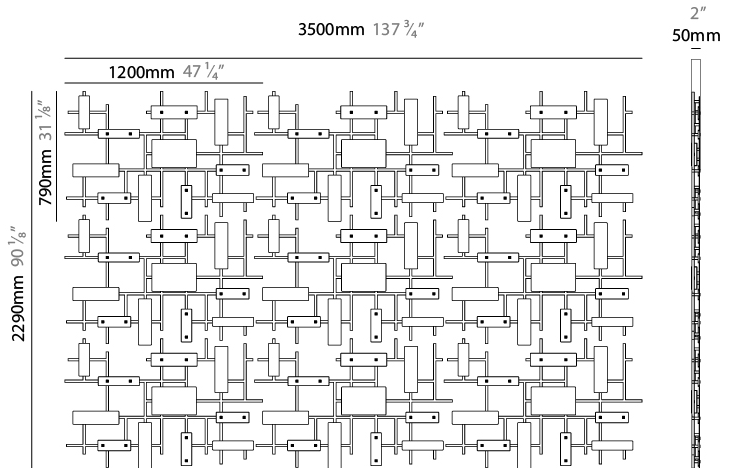

DOMINO SURFACE

D183003-

base number   Color   Finish   Finish
Temperature   Options   Options

1. To build a product code in our configurator select the specify button on the base model # product page
2. To build a manual product code on this datasheet choose from the options listed below in blue font and add the suffix to the base model #

GENERAL

Series: Domino
Partner: Artigja
Division: Design
Installation: Surface
Product Type: Ceiling Surface
Mounting Location: Ceiling
Light Distribution: Direct / Indirect

PHYSICAL

Shape: Rectangle
Length (mm): 3500
Length (in): 137 ¹³/₁₆
Width (mm): 2300
Width (in): 90 ⁹/₁₆
Depth (mm): 50
Depth (in): 1 ¹⁵/₁₆
Diffuser: Glass - Clear / Amber / Smoke Gray
Fixture Finish: [BBS](#) / [BUB](#) / [ABR](#) / [DRB](#) / [DUB](#) / [AGD](#) / [LBB](#) / [DBZ](#) / [BBN](#) / [PCH](#) / [PGO](#) / [PBN](#) / [WHI](#) / [BLK](#)
Accent Finish: [CLR](#) / [AMB](#) / [SMG](#)
Fixture Material: Glass / Metal
Primary Material: Glass

ELECTRICAL

Lamp Type: LED
Input Wattage (W): 540
Dimming: [Dali Dimming](#) / [Phase Dimming](#)
Driver Included: Yes
Driver Location: Integrated
Driver Class: Class 2
Input Voltage (V): 120
Output Voltage (V): 12
Upon Request: 0-10V Dimming

LED

Number of LEDs: 108
Color Temperature (°K): [2700](#) / [3000](#) / [4000](#)
Nominal Lumen (lm): 87048 / 90288 / 95904
Lamp Life (hrs): 50000

OPTICAL

RATINGS AND CERTIFICATIONS

Certified By: Certified for North American Standards
IP rating: IP20