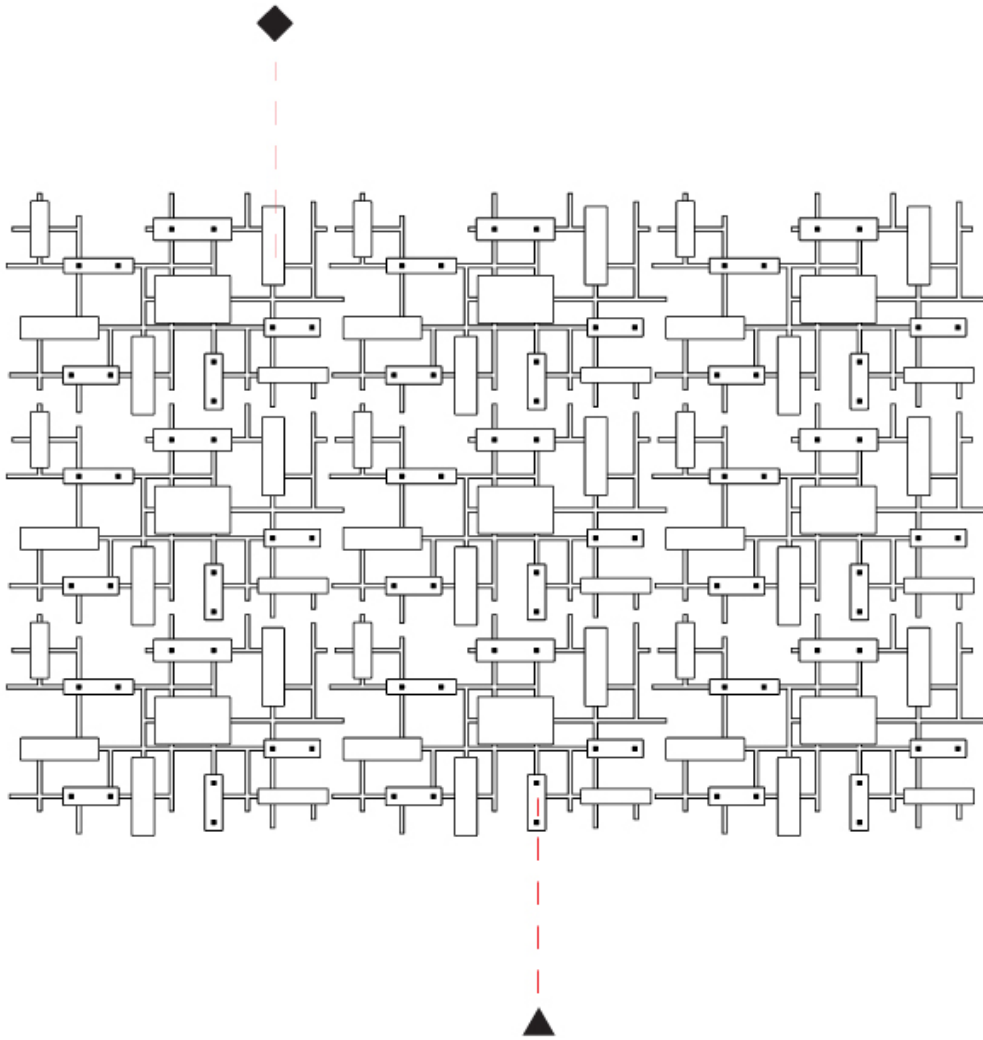

PROJECT	_____
TYPE	_____
SPECIFIER	_____
QUANTITY	_____
DATE	_____

D