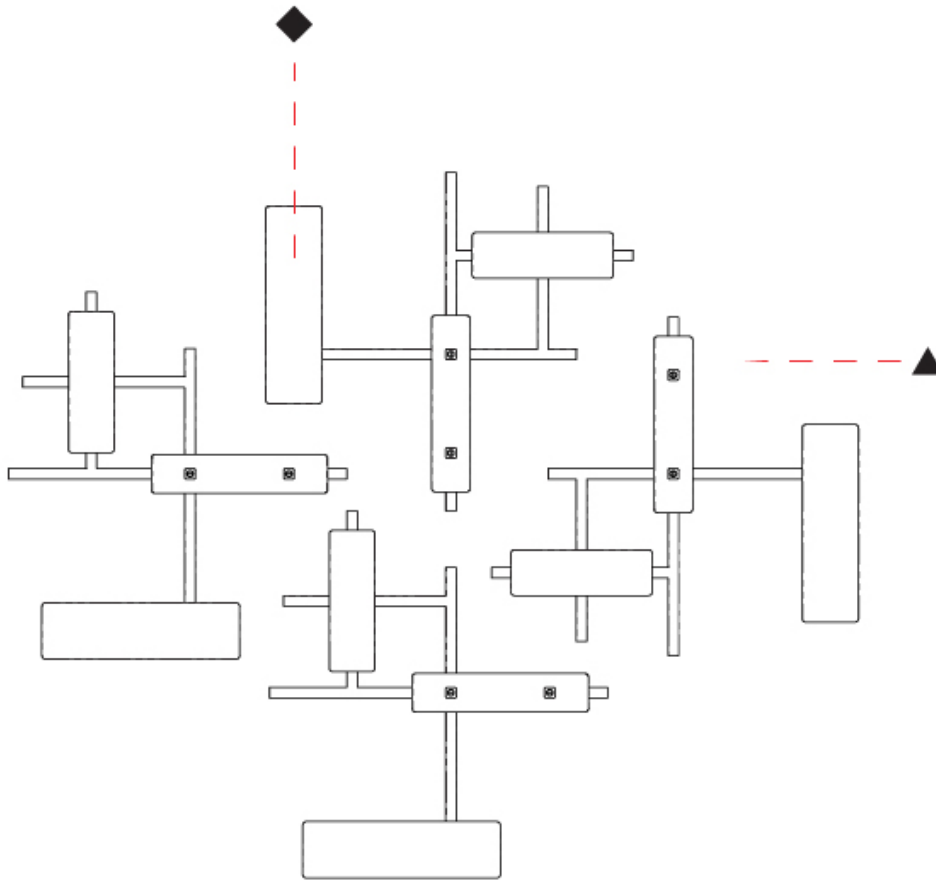

PROJECT
TYPE
SPECIFIER
QUANTITY
DATE