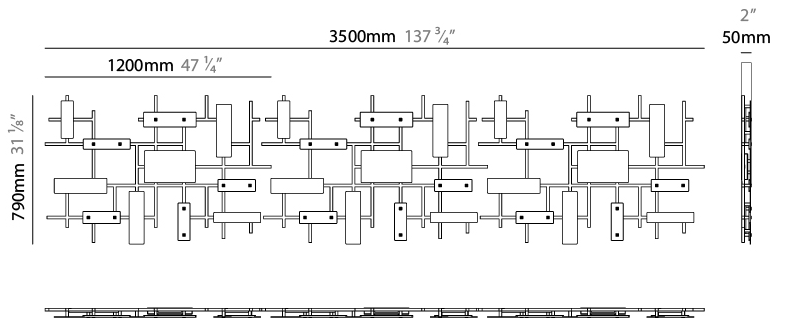

PROJECT
TYPE
SPECIFIER
QUANTITY
DATE

DOMINO SURFACE

D183002-

base number	Color Temperature	Finish Options	Finish Options

1. To build a product code in our configurator select the specify button on the base model # product page
2. To build a manual product code on this datasheet choose from the options listed below in blue font and add the suffix to the base model #

GENERAL

Series: Domino
Partner: Artigja
Division: Design
Installation: Surface
Product Type: Ceiling Surface
Mounting Location: Ceiling
Light Distribution: Direct / Indirect

PHYSICAL

Shape: Rectangle
Length (mm): 3500
Length (in): 137 ¹³/₁₆
Width (mm): 800
Width (in): 31 ¹/₂
Depth (mm): 50
Depth (in): 1 ¹⁵/₁₆
Diffuser: Glass - Clear / Amber / Smoke Gray
Fixture Finish: BBS / BUB / ABR / DRB / DUB / AGD/ LBB / DBZ / BBN / PCH / PGO / PBN / WHI / BLK
Accent Finish: CLR / AMB / SMG
Fixture Material: Glass / Metal
Primary Material: Glass

ELECTRICAL

Lamp Type: LED
Input Wattage (W): 180
Dimming: Dali Dimming / Phase Dimming
Driver Included: Yes
Driver Location: Integrated
Driver Class: Class 2
Input Voltage (V): 120
Output Voltage (V): 12
Upon Request: 0-10V Dimming

LED

Number of LEDs: 36
Color Temperature (°K): 2700 / 3000 / 4000
Nominal Lumen (lm): 29016 / 30096 / 31968
Lamp Life (hrs): 50000

OPTICAL

RATINGS AND CERTIFICATIONS

Certified By: Certified for North American Standards
IP rating: IP20