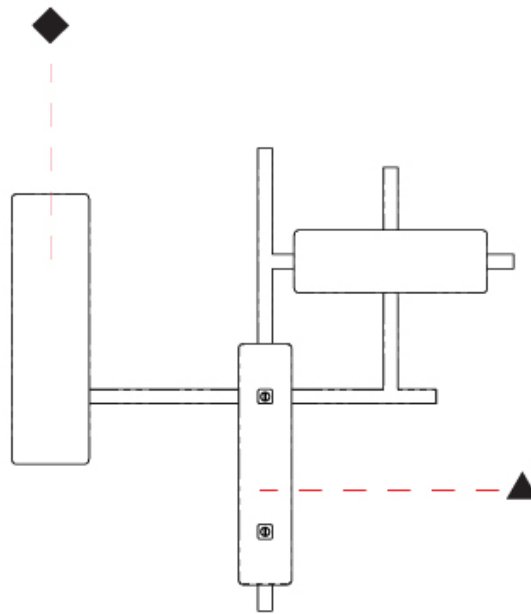

DOMINO SURFACE

D183004-

PROJECT

TYPE

SPECIFIER

QUANTITY

DATE

D