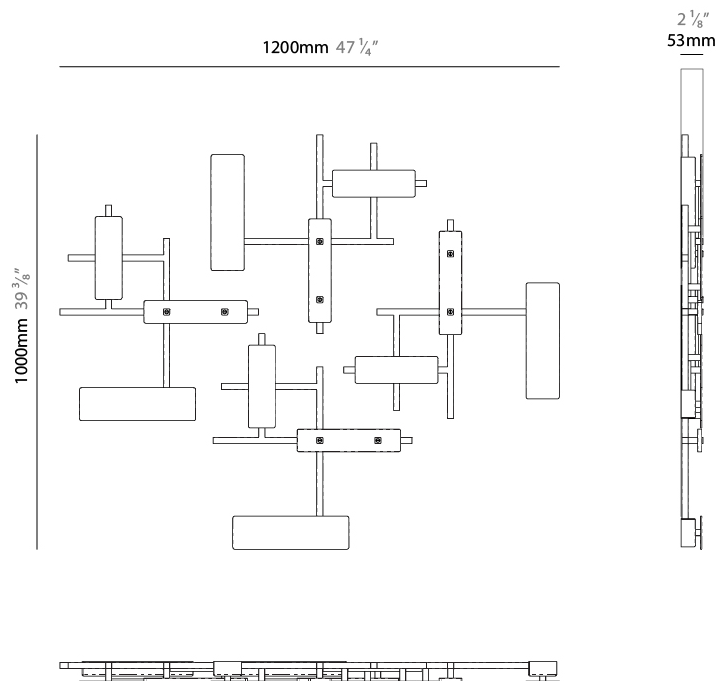

DOMINO SURFACE

D183005-

base number   Color   Finish   Finish
Temperature   Options   Options

1. To build a product code in our configurator select the specify button on the base model # product page
2. To build a manual product code on this datasheet choose from the options listed below in blue font and add the suffix to the base model #

GENERAL

Series: Domino
Partner: Artigja
Division: Design
Installation: Surface
Product Type: Ceiling Surface
Mounting Location: Ceiling
Light Distribution: Direct / Indirect

PHYSICAL

Shape: Rectangle
Length (mm): 1200
Length (in): 47 1/4
Width (mm): 1000
Width (in): 39 3/8
Depth (mm): 50
Depth (in): 1 15/16
Diffuser: Glass - Clear / Amber / Smoke Gray
Fixture Finish: BBS / BUB / ABR / DRB / DUB / AGD / LBB / DBZ / BBN / PCH / PGO / PBN / WHI / BLK
Accent Finish: CLR / AMB / SMG
Fixture Material: Glass / Metal
Primary Material: Glass

ELECTRICAL

Lamp Type: LED
Input Wattage (W): 60
Dimming: Dali Dimming / Phase Dimming
Driver Included: Yes
Driver Location: Integrated
Driver Class: Class 2
Input Voltage (V): 120
Output Voltage (V): 12
Upon Request: 0-10V Dimming

LED

Number of LEDs: 12
Color Temperature (°K): 2700 / 3000 / 4000
Nominal Lumen (lm): 9672 / 10032 / 10656
Lamp Life (hrs): 50000

OPTICAL

RATINGS AND CERTIFICATIONS

Certified By: Certified for North American Standards
IP rating: IP20