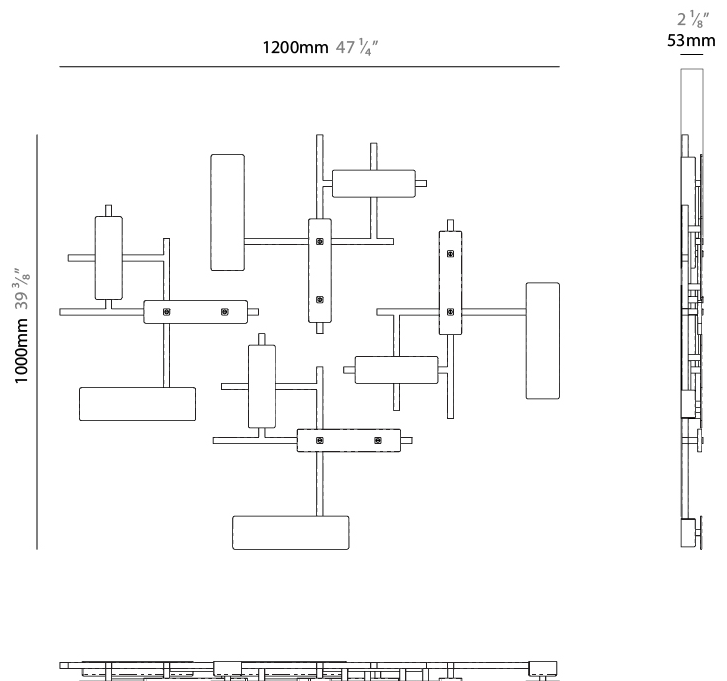

GENERAL

Series: Domino
 Partner: Artigja
 Division: Design
 Installation: Surface
 Product Type: Ceiling Surface
 Mounting Location: Ceiling
 Light Distribution: Direct / Indirect

PHYSICAL

Shape: Rectangle
 Length (mm): 1200
 Length (in): 47 ¼
 Width (mm): 800
 Width (in): 31 ½
 Depth (mm): 50
 Depth (in): 1 15/16
 Diffuser: Glass - Clear / Amber / Smoke Gray
 Fixture Finish: BBS / BUB / ABR / DRB / DUB / AGD / LBB / DBZ / BBN / PCH / PGO / PBN / WHI / BLK
 Accent Finish: CLR / AMB / SMG
 Fixture Material: Glass / Metal
 Primary Material: Glass

GENERAL

Series: Domino
 Partner: Artigia
 Division: Design
 Installation: Surface
 Product Type: Ceiling Surface
 Mounting Location: Ceiling
 Light Distribution: Direct / Indirect

PHYSICAL

Shape: Rectangle
 Length (mm): 1200
 Length (in): 47 1/4
 Width (mm): 1000
 Width (in): 39 3/8
 Depth (mm): 50
 Depth (in): 1 15/16
 Diffuser: Glass - Clear / Amber / Smoke Gray
 Fixture Finish: BBS / BUB / ABR / DRB / DUB / AGD / LBB / DBZ / BBN / PCH / PGO / PBN / WHI / BLK
 Accent Finish: CLR / AMB / SMG
 Fixture Material: Glass / Metal
 Primary Material: Glass

DOMINO SURFACE

D183005-

PROJECT

TYPE

SPECIFIER

QUANTITY

DATE

D