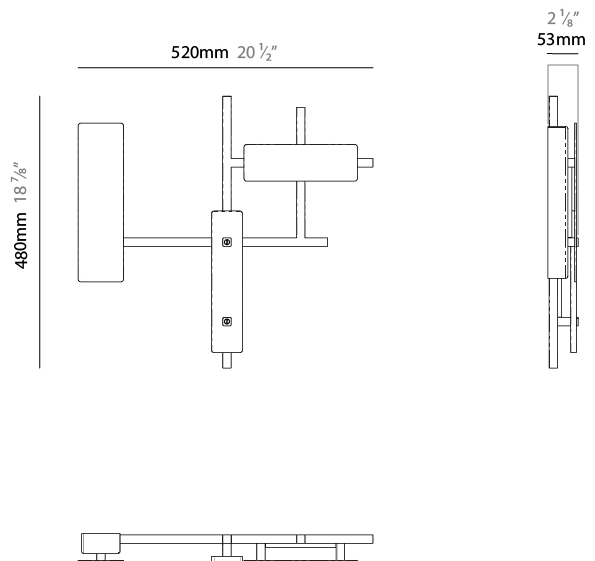

PROJECT	
TYPE	
SPECIFIER	
QUANTITY	
DATE	

DOMINO SURFACE

D183004-

base number	Color	Finish	Finish
	Temperature	Options	Options

1. To build a product code in our configurator select the specify button on the base model # product page
2. To build a manual product code on this datasheet choose from the options listed below in blue font and add the suffix to the base model #

GENERAL

Series: Domino
Partner: Artigja
Division: Design
Installation: Surface
Product Type: Ceiling Surface
Mounting Location: Ceiling
Light Distribution: Direct / Indirect

PHYSICAL

Shape: Rectangle
Length (mm): 520
Length (in): 20 1/2
Width (mm): 480
Width (in): 18 7/8
Depth (mm): 50
Depth (in): 1 15/16
Diffuser: Glass - Clear / Amber / Smoke Gray
Fixture Finish: BBS / BUB / ABR / DRB / DUB / AGD / LBB / DBZ / BBN / PCH / PGO / PBN / WHI / BLK
Accent Finish: CLR / AMB / SMG
Fixture Material: Glass / Metal
Primary Material: Glass

ELECTRICAL

Lamp Type: LED
Input Wattage (W): 15
Dimming: Dali Dimming / Phase Dimming
Driver Included: Yes
Driver Location: Integrated
Driver Class: Class 2
Input Voltage (V): 120
Output Voltage (V): 12
Upon Request: 0-10V Dimming

LED

Number of LEDs: 3
Color Temperature (°K): 2700 / 3000 / 4000
Nominal Lumen (lm): 2418 / 2508 / 2664
Lamp Life (hrs): 50000

OPTICAL

RATINGS AND CERTIFICATIONS

Certified By: Certified for North American Standards
IP rating: IP20