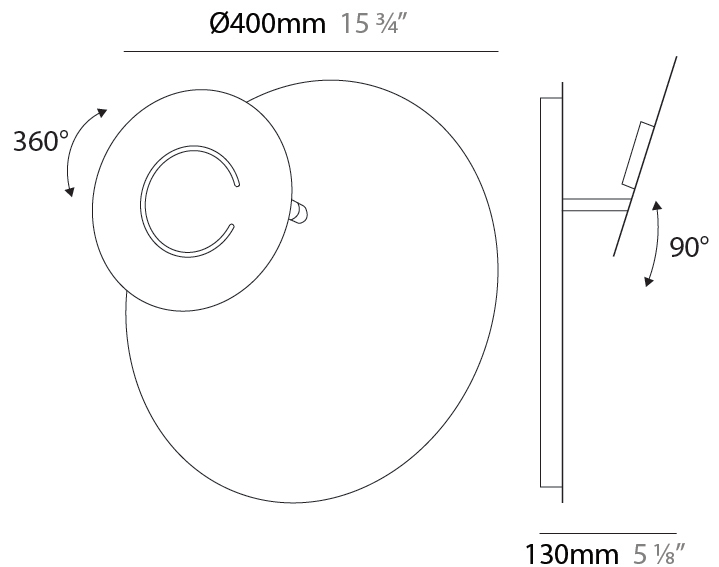

DOPPIOZERO SURFACE

D132181- -

base number   Finish Options   Finish Options

1. To build a product code in our configurator select the specify button on the base model # product page
2. To build a manual product code on this datasheet choose from the options listed below in blue font and add the suffix to the base model #

GENERAL

Series: DoppioZero
Partner: Knikerboker
Division: Design
Installation: Surface
Product Type: Wall Surface
Mounting Location: Wall
Light Distribution: Indirect

PHYSICAL

Shape: Round
Diameter (mm): 300
Diameter (in): 11 ¹³/₁₆
Height (mm): 300
Height (in): 11 ¹³/₁₆
Extension (mm): 90
Extension (in): 3 ⁹/₁₆
Fixture Finish: EWH / EBK / MAN / COF / PRD / SLF / GLF / CLF / BRL
Accent Finish: EWH / EBK / MAN / COF / PRD / SLF / GLF / CLF / BRL
Fixture Material: Aluminum

ELECTRICAL

Lamp Type: LED
Input Wattage (W): 16
Dimming: Non-Dimming / Phase Dimming (120vac Only)
Driver Included: No
Driver Location: Remote
Driver Type: Constant Current - Universal
Driver Class: Class 2
Input Voltage (V): 120 - 277
Constant Current (MA): 500

LED

Color Temperature (°K): 3000
Max. Delivered Lumen (lm): 2900
CRI: >85 CRI
Lamp Life (hrs): 50000

OPTICAL

Adjustability: Tilt 90°

RATINGS AND CERTIFICATIONS

Certified By: Certified for North American Standards
IP rating: IP20

PROJECT
TYPE
SPECIFIER
QUANTITY
DATE