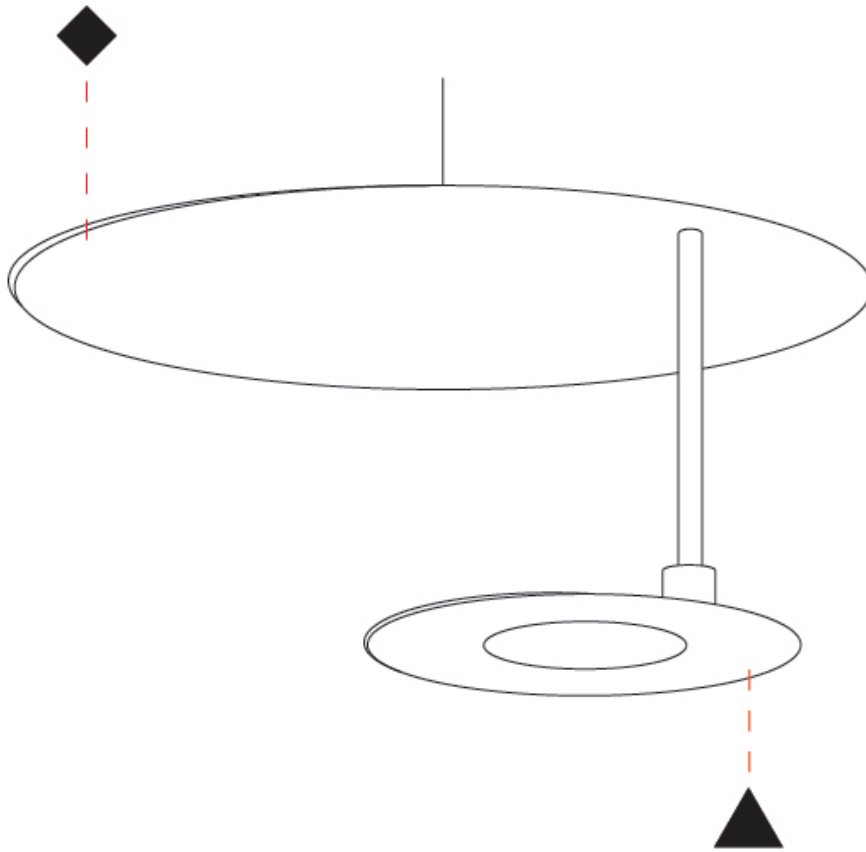

DOPPIOZERO SUSPENSION

D131583-

PROJECT	_____
TYPE	_____
SPECIFIER	_____
QUANTITY	_____
DATE	_____

D