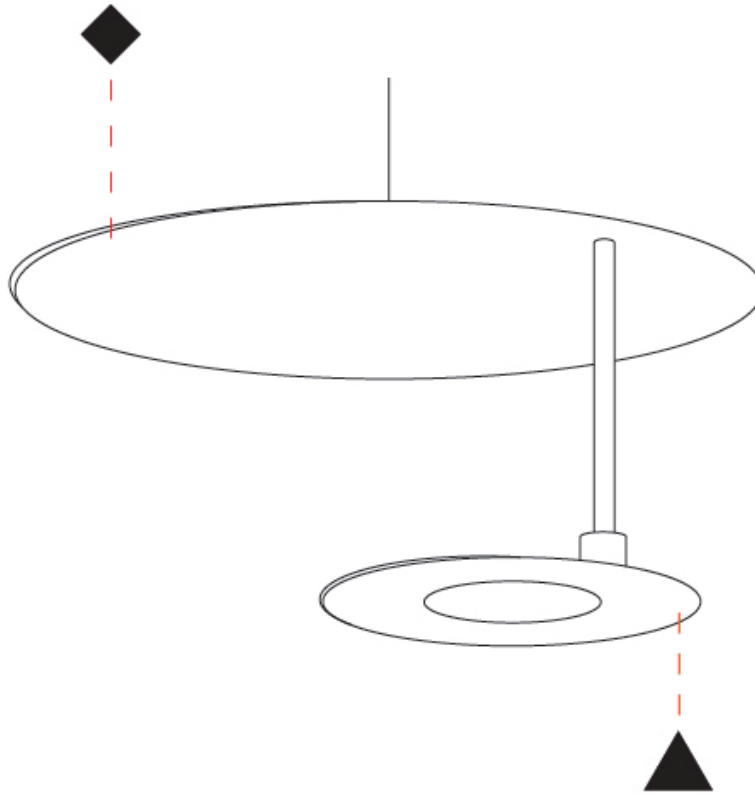

DOPPIOZERO SUSPENSION

D131581-

PROJECT	_____
TYPE	_____
SPECIFIER	_____
QUANTITY	_____
DATE	_____

D