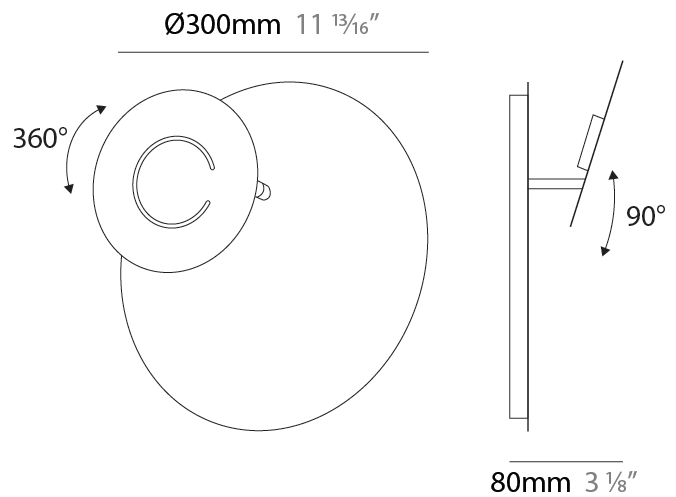

PROJECT	_____
TYPE	_____
SPECIFIER	_____
QUANTITY	_____
DATE	_____

DOPPIOZERO SURFACE

D132180- _____

base number   Finish Options   Finish Options

1. To build a product code in our configurator select the specify button on the base model # product page
2. To build a manual product code on this datasheet choose from the options listed below in blue font and add the suffix to the base model #

GENERAL

Series: DoppioZero
Partner: Knikerboker
Division: Design
Installation: Surface
Product Type: Wall Surface
Mounting Location: Wall
Light Distribution: Indirect

PHYSICAL

Shape: Round
Diameter (mm): 300
Diameter (in): 11 ¹³/₁₆
Height (mm): 300
Height (in): 11 ¹³/₁₆
Extension (mm): 90
Extension (in): 3 ⁹/₁₆
Fixture Finish: EWH / EBK / MAN / COF / PRD / SLF / GLF / CLF / BRL
Accent Finish: EWH / EBK / MAN / COF / PRD / SLF / GLF / CLF / BRL
Fixture Material: Aluminum

ELECTRICAL

Lamp Type: LED
Input Wattage (W): 16
Dimming: Non-Dimming / Phase Dimming (120vac Only)
Driver Included: No
Driver Location: Remote
Driver Type: Constant Current - Universal
Driver Class: Class 2
Input Voltage (V): 120 - 277
Constant Current (MA): 500

LED

Color Temperature (°K): 3000
Max. Delivered Lumen (lm): 2900
CRI: >85 CRI
Lamp Life (hrs): 50000

OPTICAL

Adjustability: Tilt 90°

RATINGS AND CERTIFICATIONS

Certified By: Certified for North American Standards
IP rating: IP20