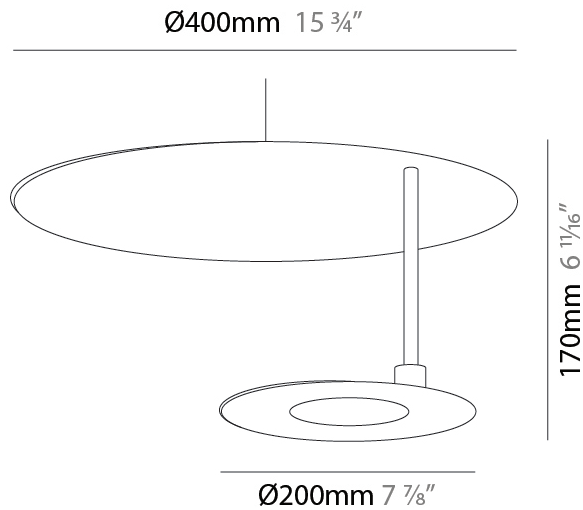

PROJECT	_____
TYPE	_____
SPECIFIER	_____
QUANTITY	_____
DATE	_____

DOPPIOZERO SUSPENSION

D131583-

base number   Finish   Finish
Options   Options

1. To build a product code in our configurator select the specify button on the base model # product page
2. To build a manual product code on this datasheet choose from the options listed below in blue font and add the suffix to the base model #

GENERAL

Series: DoppioZero
Partner: Knikerboker
Division: Design
Installation: Suspension
Product Type: Pendant
Mounting Location: Ceiling
Light Distribution: Indirect

PHYSICAL

Shape: Round
Diameter (mm): 300
Diameter (in): 11 ¹³/₁₆
Height (mm): 170
Height (in): 6 ¹¹/₁₆
Max. Overall Height (mm): 1670
Max. Overall Height (in): 65 ³/₄
Fixture Finish: EWH / EBK / MAN / COF / PRD / SLF / GLF / CLF / BRL
Accent Finish: EWH / EBK / MAN / COF / PRD / SLF / GLF / CLF / BRL
Fixture Material: Aluminum
Cable Details: 1500mm / 59 1/16" Cable

ELECTRICAL

Lamp Type: LED
Input Wattage (W): 14
Dimming: Non-Dimming / Phase Dimming (120vac Only)
Driver Included: No
Driver Location: Remote
Driver Type: Constant Current - Universal
Driver Class: Class 2
Input Voltage (V): 120 - 277
Constant Current (MA): 500

LED

Color Temperature (°K): 3000
Max. Delivered Lumen (lm): 2900
CRI: >85 CRI
Lamp Life (hrs): 50000

OPTICAL

RATINGS AND CERTIFICATIONS

Certified By: Certified for North American Standards
IP rating: IP20