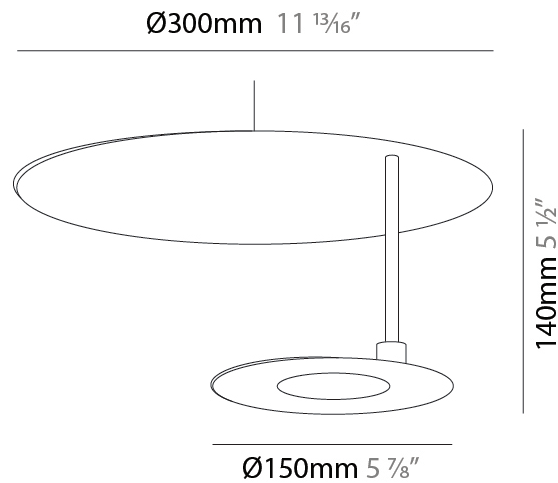

DOPPIOZERO SUSPENSION

D131582-

base number   Finish   Finish
Options   Options

1. To build a product code in our configurator select the specify button on the base model # product page
2. To build a manual product code on this datasheet choose from the options listed below in blue font and add the suffix to the base model #

GENERAL

Series: DoppioZero
Partner: Knikerboker
Division: Design
Installation: Suspension
Product Type: Pendant
Mounting Location: Ceiling
Light Distribution: Indirect

PHYSICAL

Shape: Round
Diameter (mm): 300
Diameter (in): 11 ¹³/₁₆
Height (mm): 140
Height (in): 5 ¹/₂
Max. Overall Height (mm): 1640
Max. Overall Height (in): 64 ⁹/₁₆
Fixture Finish: EWH / EBK / MAN / COF / PRD / SLF / GLF / CLF / BRL
Accent Finish: EWH / EBK / MAN / COF / PRD / SLF / GLF / CLF / BRL
Fixture Material: Aluminum
Cable Details: 1500mm / 59 1/16" Cable

ELECTRICAL

Lamp Type: LED
Input Wattage (W): 14
Dimming: Non-Dimming / Phase Dimming (120vac Only)
Driver Included: No
Driver Location: Remote
Driver Type: Constant Current - Universal
Driver Class: Class 2
Input Voltage (V): 120 - 277
Constant Current (MA): 500

LED

Color Temperature (°K): 3000
Max. Delivered Lumen (lm): 2900
CRI: >85 CRI
Lamp Life (hrs): 50000

OPTICAL

RATINGS AND CERTIFICATIONS

Certified By: Certified for North American Standards
IP rating: IP20

PROJECT
TYPE
SPECIFIER
QUANTITY
DATE