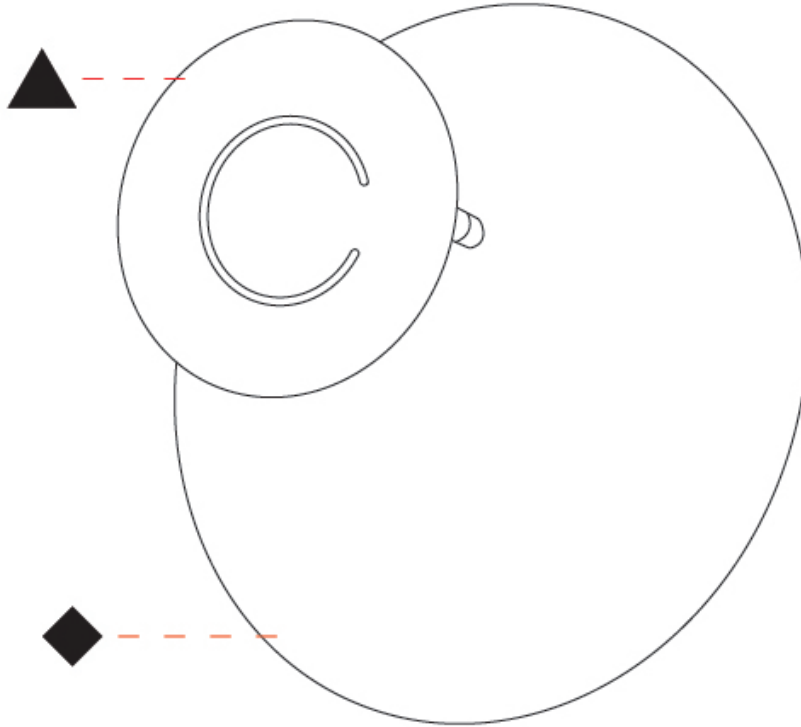

D132181-

PROJECT

TYPE

SPECIFIER

QUANTITY

DATE

D