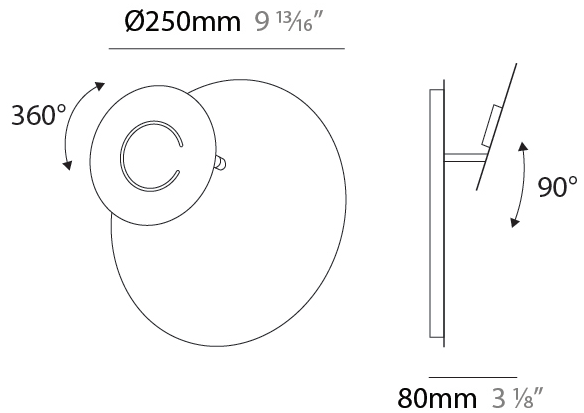

DOPPIOZERO SURFACE

D132179- -

base number   Finish Options   Finish Options

1. To build a product code in our configurator select the specify button on the base model # product page
2. To build a manual product code on this datasheet choose from the options listed below in blue font and add the suffix to the base model #

GENERAL

Series: DoppioZero
Partner: Knikerboker
Division: Design
Installation: Surface
Product Type: Wall Surface
Mounting Location: Wall
Light Distribution: Indirect

PHYSICAL

Shape: Round
Diameter (mm): 250
Diameter (in): 9 ¹³/₁₆
Height (mm): 250
Height (in): 9 ¹³/₁₆
Extension (mm): 100
Extension (in): 3 ¹⁵/₁₆
Fixture Finish: EWH / EBK / MAN / COF / PRD / SLF / GLF / CLF / BRL
Accent Finish: EWH / EBK / MAN / COF / PRD / SLF / GLF / CLF / BRL
Fixture Material: Aluminum

ELECTRICAL

Lamp Type: LED
Input Wattage (W): 16
Dimming: Non-Dimming / Phase Dimming (120vac Only)
Driver Included: No
Driver Location: Remote
Driver Type: Constant Current - Universal
Driver Class: Class 2
Input Voltage (V): 120 - 277
Constant Current (MA): 500

LED

Color Temperature (°K): 3000
Max. Delivered Lumen (lm): 2900
CRI: >85 CRI
Lamp Life (hrs): 50000

OPTICAL

Adjustability: Tilt 90°

RATINGS AND CERTIFICATIONS

Certified By: Certified for North American Standards
IP rating: IP20

PROJECT
TYPE
SPECIFIER
QUANTITY
DATE