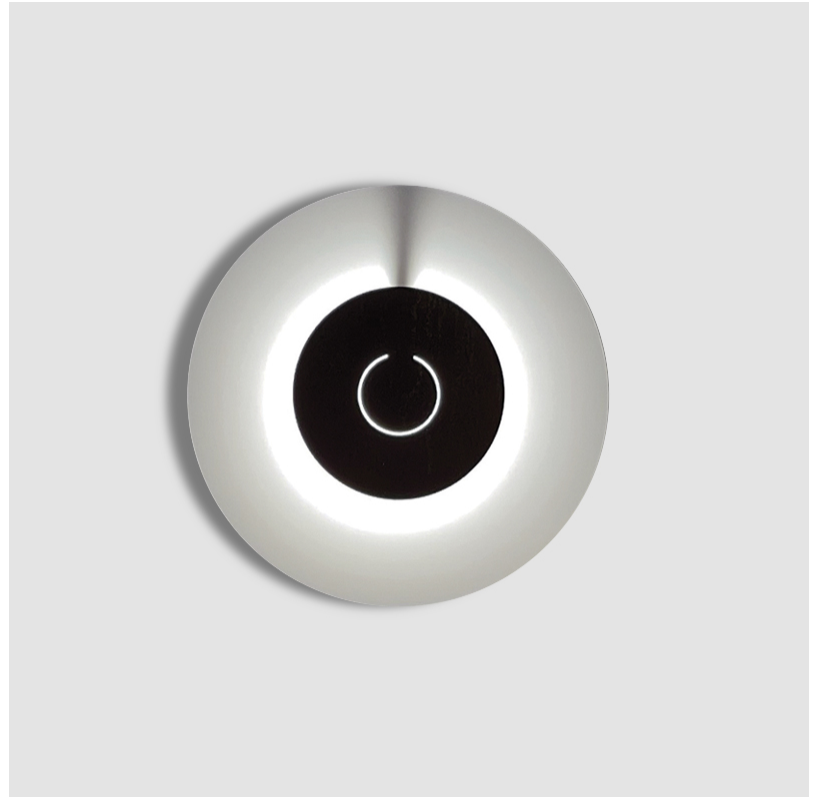

DOPPIOZERO SURFACE

D132181- -

base number   Finish Options   Finish Options

1. To build a product code in our configurator select the specify button on the base model # product page
2. To build a manual product code on this datasheet choose from the options listed below in blue font and add the suffix to the base model #

GENERAL

Series: DoppioZero
Partner: Knikerboker
Division: Design
Installation: Surface
Product Type: Wall Surface
Mounting Location: Wall
Light Distribution: Indirect

PHYSICAL

Shape: Round
Diameter (mm): 300
Diameter (in): 11 ¹³/₁₆
Height (mm): 300
Height (in): 11 ¹³/₁₆
Extension (mm): 90
Extension (in): 3 ⁹/₁₆
Fixture Finish: EWH / EBK / MAN / COF / PRD / SLF / GLF / CLF / BRL
Accent Finish: EWH / EBK / MAN / COF / PRD / SLF / GLF / CLF / BRL
Fixture Material: Aluminum

ELECTRICAL

Lamp Type: LED
Input Wattage (W): 16
Dimming: Non-Dimming / Phase Dimming (120vac Only)
Driver Included: No
Driver Location: Remote
Driver Type: Constant Current - Universal
Driver Class: Class 2
Input Voltage (V): 120 - 277
Constant Current (MA): 500

LED

Color Temperature (°K): 3000
Max. Delivered Lumen (lm): 2900
CRI: >85 CRI
Lamp Life (hrs): 50000

OPTICAL

Adjustability: Tilt 90°

RATINGS AND CERTIFICATIONS

Certified By: Certified for North American Standards
IP rating: IP20

PROJECT
TYPE
SPECIFIER
QUANTITY
DATE