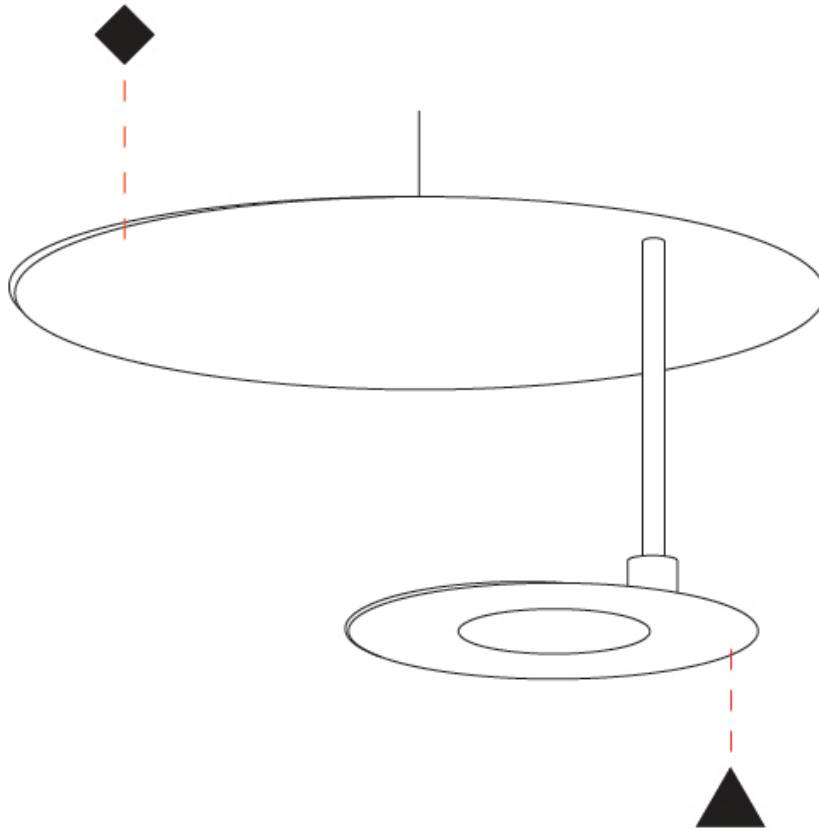

DOPPIOZERO SUSPENSION

D131582-

PROJECT _____

TYPE _____

SPECIFIER _____

QUANTITY _____

DATE _____

D