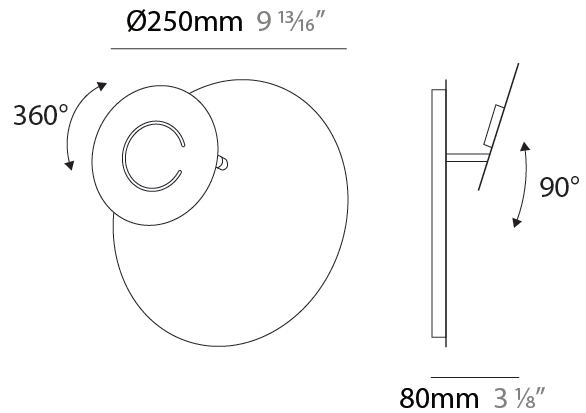

DOPPIOZERO SURFACE

D132179- _____ - _____

base number   Finish Options   Finish Options

1. To build a product code in our configurator select the specify button on the base model # product page
2. To build a manual product code on this datasheet choose from the options listed below in blue font and add the suffix to the base model #

GENERAL

Series: DoppioZero
Partner: Knikerboker
Division: Design
Installation: Surface
Product Type: Wall Surface
Mounting Location: Wall
Light Distribution: Indirect

PHYSICAL

Shape: Round
Diameter (mm): 250
Diameter (in): 9 ¹³/₁₆
Height (mm): 250
Height (in): 9 ¹³/₁₆
Extension (mm): 100
Extension (in): 3 ¹⁵/₁₆
Fixture Finish: EWH / EBK / MAN / COF / PRD / SLF / GLF / CLF / BRL
Accent Finish: EWH / EBK / MAN / COF / PRD / SLF / GLF / CLF / BRL
Fixture Material: Aluminum

ELECTRICAL

Lamp Type: LED
Input Wattage (W): 16
Dimming: Non-Dimming / Phase Dimming (120vac Only)
Driver Included: No
Driver Location: Remote
Driver Type: Constant Current - Universal
Driver Class: Class 2
Input Voltage (V): 120 - 277
Constant Current (MA): 500

LED

Color Temperature (°K): 3000
Max. Delivered Lumen (lm): 2900
CRI: >85 CRI
Lamp Life (hrs): 50000

OPTICAL

Adjustability: Tilt 90°

RATINGS AND CERTIFICATIONS

Certified By: Certified for North American Standards
IP rating: IP20

PROJECT	_____
TYPE	_____
SPECIFIER	_____
QUANTITY	_____
DATE	_____