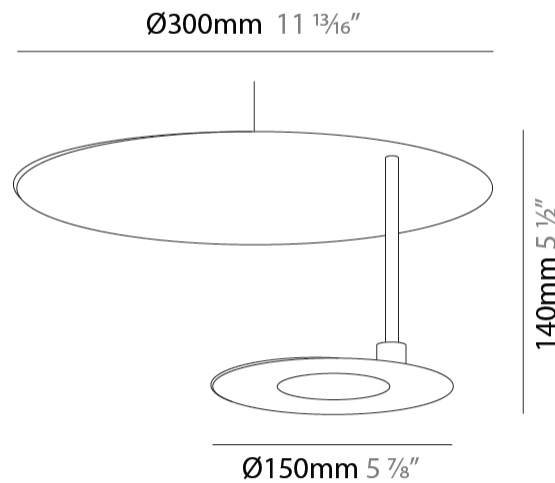

PROJECT	
TYPE	
SPECIFIER	
QUANTITY	
DATE	

DOPPIOZERO SUSPENSION

D131582-

base number	Finish	Finish
	Options	Options

1. To build a product code in our configurator select the specify button on the base model # product page
2. To build a manual product code on this datasheet choose from the options listed below in blue font and add the suffix to the base model #

GENERAL

Series: DoppioZero
Partner: Knikerboker
Division: Design
Installation: Suspension
Product Type: Pendant
Mounting Location: Ceiling
Light Distribution: Indirect

PHYSICAL

Shape: Round
Diameter (mm): 300
Diameter (in): 11 ¹³/₁₆
Height (mm): 140
Height (in): 5 ¹/₂
Max. Overall Height (mm): 1640
Max. Overall Height (in): 64 ⁹/₁₆
Fixture Finish: EWH / EBK / MAN / COF / PRD / SLF / GLF / CLF / BRL
Accent Finish: EWH / EBK / MAN / COF / PRD / SLF / GLF / CLF / BRL
Fixture Material: Aluminum
Cable Details: 1500mm / 59 1/16" Cable

ELECTRICAL

Lamp Type: LED
Input Wattage (W): 14
Dimming: Non-Dimming / Phase Dimming (120vac Only)
Driver Included: No
Driver Location: Remote
Driver Type: Constant Current - Universal
Driver Class: Class 2
Input Voltage (V): 120 - 277
Constant Current (MA): 500

LED

Color Temperature (°K): 3000
Max. Delivered Lumen (lm): 2900
CRI: >85 CRI
Lamp Life (hrs): 50000

OPTICAL

RATINGS AND CERTIFICATIONS

Certified By: Certified for North American Standards
IP rating: IP20