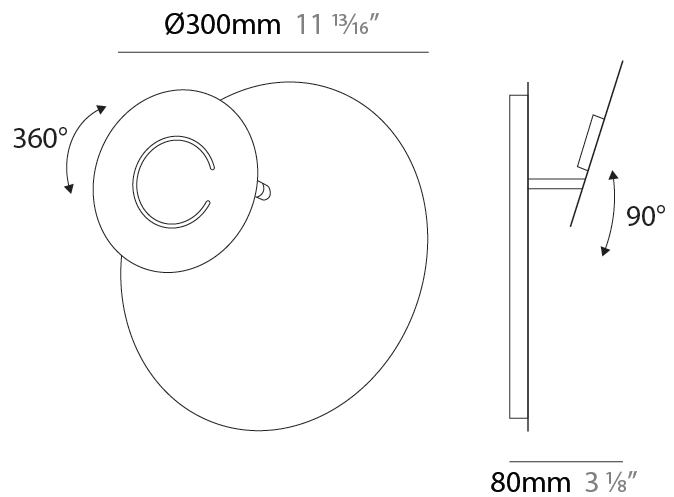

DOPPIOZERO SURFACE

D132180-

base number   Finish Options   -   Finish Options

1. To build a product code in our configurator select the specify button on the base model # product page
2. To build a manual product code on this datasheet choose from the options listed below in blue font and add the suffix to the base model #

GENERAL

Series: DoppioZero
Partner: Knikerboker
Division: Design
Installation: Surface
Product Type: Wall Surface
Mounting Location: Wall
Light Distribution: Indirect

PHYSICAL

Shape: Round
Diameter (mm): 300
Diameter (in): 11 ¹³/₁₆
Height (mm): 300
Height (in): 11 ¹³/₁₆
Extension (mm): 90
Extension (in): 3 ⁹/₁₆
Fixture Finish: EWH / EBK / MAN / COF / PRD / SLF / GLF / CLF / BRL
Accent Finish: EWH / EBK / MAN / COF / PRD / SLF / GLF / CLF / BRL
Fixture Material: Aluminum

ELECTRICAL

Lamp Type: LED
Input Wattage (W): 16
Dimming: Non-Dimming / Phase Dimming (120vac Only)
Driver Included: No
Driver Location: Remote
Driver Type: Constant Current - Universal
Driver Class: Class 2
Input Voltage (V): 120 - 277
Constant Current (MA): 500

LED

Color Temperature (°K): 3000
Max. Delivered Lumen (lm): 2900
CRI: >85 CRI
Lamp Life (hrs): 50000

OPTICAL

Adjustability: Tilt 90°

RATINGS AND CERTIFICATIONS

Certified By: Certified for North American Standards
IP rating: IP20

PROJECT
TYPE
SPECIFIER
QUANTITY
DATE