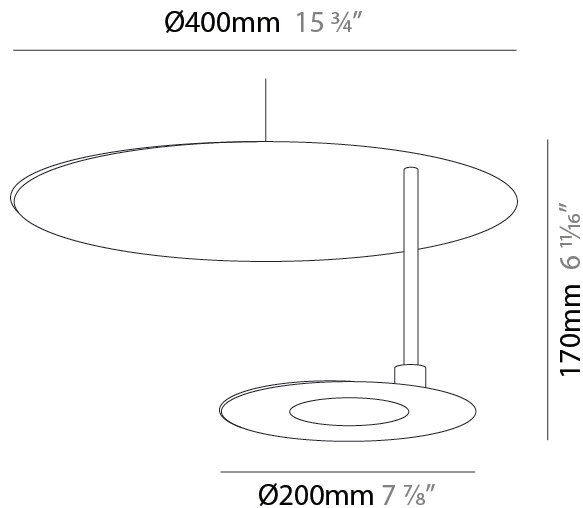

PROJECT	
TYPE	
SPECIFIER	
QUANTITY	
DATE	

DOPPIOZERO SUSPENSION

D131583-

base number   Finish   Finish
Options   Options

1. To build a product code in our configurator select the specify button on the base model # product page
2. To build a manual product code on this datasheet choose from the options listed below in blue font and add the suffix to the base model #

GENERAL

Series: DoppioZero
Partner: Knikerboker
Division: Design
Installation: Suspension
Product Type: Pendant
Mounting Location: Ceiling
Light Distribution: Indirect

PHYSICAL

Shape: Round
Diameter (mm): 300
Diameter (in): 11 ¹³/₁₆
Height (mm): 170
Height (in): 6 ¹¹/₁₆
Max. Overall Height (mm): 1670
Max. Overall Height (in): 65 ³/₄
Fixture Finish: EWH / EBK / MAN / COF / PRD / SLF / GLF / CLF / BRL
Accent Finish: EWH / EBK / MAN / COF / PRD / SLF / GLF / CLF / BRL
Fixture Material: Aluminum
Cable Details: 1500mm / 59 1/16" Cable

ELECTRICAL

Lamp Type: LED
Input Wattage (W): 14
Dimming: Non-Dimming / Phase Dimming (120vac Only)
Driver Included: No
Driver Location: Remote
Driver Type: Constant Current - Universal
Driver Class: Class 2
Input Voltage (V): 120 - 277
Constant Current (MA): 500

LED

Color Temperature (°K): 3000
Max. Delivered Lumen (lm): 2900
CRI: >85 CRI
Lamp Life (hrs): 50000

OPTICAL

RATINGS AND CERTIFICATIONS

Certified By: Certified for North American Standards
IP rating: IP20