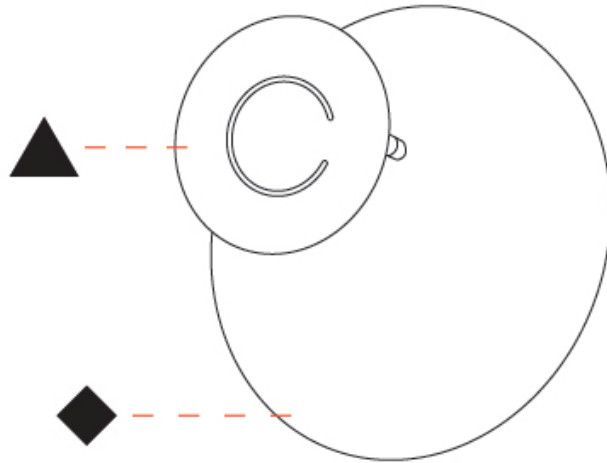

D132179-

PROJECT

TYPE

SPECIFIER

QUANTITY

DATE

D