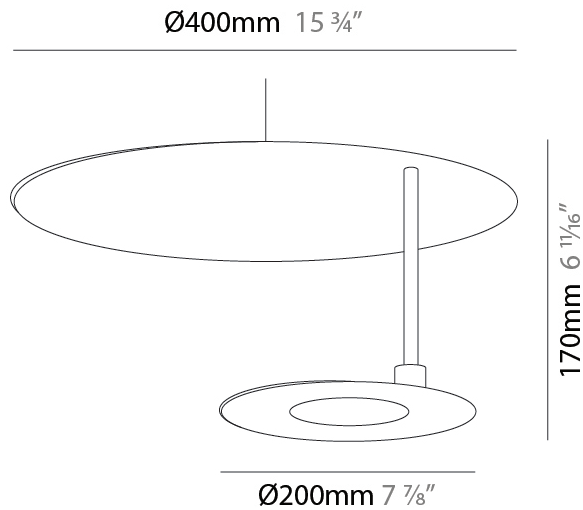

#### PHYSICAL

Shape: Round
Diameter (mm): 250
Diameter (in): 9 <sup>13</sup> / <sub>16</sub>
Height (mm): 120
Height (in): 4 <sup>3</sup> / <sub>4</sub>
Max. Overall Height (mm): 1620
Max. Overall Height (in): 63 <sup>3</sup> / <sub>4</sub>
Fixture Finish: EWH / EBK / MAN / COF / PRD / SLF / GLF / CLF / BRL
Accent Finish: EWH / EBK / MAN / COF / PRD / SLF / GLF / CLF / BRL
Fixture Material: Aluminum
Cable Details: 1500mm / 59 1/16" Cable

#### PHYSICAL

Shape: Round  
 Diameter (mm): 300  
 Diameter (in): 11 <sup>13</sup>/<sub>16</sub>  
 Height (mm): 140  
 Height (in): 5 <sup>1</sup>/<sub>2</sub>  
 Max. Overall Height (mm): 1640  
 Max. Overall Height (in): 64 <sup>9</sup>/<sub>16</sub>  
 Fixture Finish: EWH / EBK / MAN / COF / PRD / SLF / GLF / CLF / BRL  
 Accent Finish: EWH / EBK / MAN / COF / PRD / SLF / GLF / CLF / BRL  
 Fixture Material: Aluminum  
 Cable Details: 1500mm / 59 1/16" Cable

#### PHYSICAL

Shape: Round  
 Diameter (mm): 300  
 Diameter (in): 11 <sup>13</sup>/<sub>16</sub>  
 Height (mm): 170  
 Height (in): 6 <sup>11</sup>/<sub>16</sub>  
 Max. Overall Height (mm): 1670  
 Max. Overall Height (in): 65 <sup>3</sup>/<sub>4</sub>  
 Fixture Finish: EWH / EBK / MAN / COF / PRD / SLF / GLF / CLF / BRL  
 Accent Finish: EWH / EBK / MAN / COF / PRD / SLF / GLF / CLF / BRL  
 Fixture Material: Aluminum  
 Cable Details: 1500mm / 59 1/16" Cable