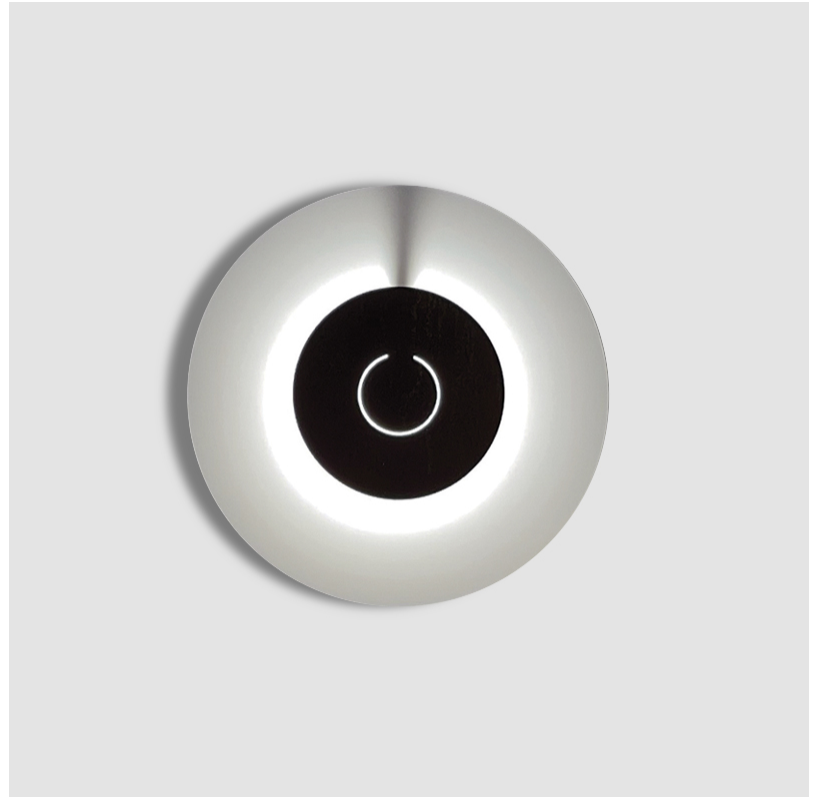

DOPPIOZERO SURFACE

D132181- -

base number   Finish Options   Finish Options

PROJECT
TYPE
SPECIFIER
QUANTITY
DATE

1. To build a product code in our configurator select the specify button on the base model # product page
2. To build a manual product code on this datasheet choose from the options listed below in blue font and add the suffix to the base model #

GENERAL

Series: DoppioZero
Partner: Knikerboker
Division: Design
Installation: Surface
Product Type: Wall Surface
Mounting Location: Wall
Light Distribution: Indirect

PHYSICAL

Shape: Round
Diameter (mm): 300
Diameter (in): 11 ¹³/₁₆
Height (mm): 300
Height (in): 11 ¹³/₁₆
Extension (mm): 90
Extension (in): 3 ⁹/₁₆
Fixture Finish: EWH / EBK / MAN / COF / PRD / SLF / GLF / CLF / BRL
Accent Finish: EWH / EBK / MAN / COF / PRD / SLF / GLF / CLF / BRL
Fixture Material: Aluminum

ELECTRICAL

Lamp Type: LED
Input Wattage (W): 16
Dimming: Non-Dimming / Phase Dimming (120vac Only)
Driver Included: No
Driver Location: Remote
Driver Type: Constant Current - Universal
Driver Class: Class 2
Input Voltage (V): 120 - 277
Constant Current (MA): 500

LED

Color Temperature (°K): 3000
Max. Delivered Lumen (lm): 2900
CRI: >85 CRI
Lamp Life (hrs): 50000

OPTICAL

Adjustability: Tilt 90°

RATINGS AND CERTIFICATIONS

Certified By: Certified for North American Standards
IP rating: IP20