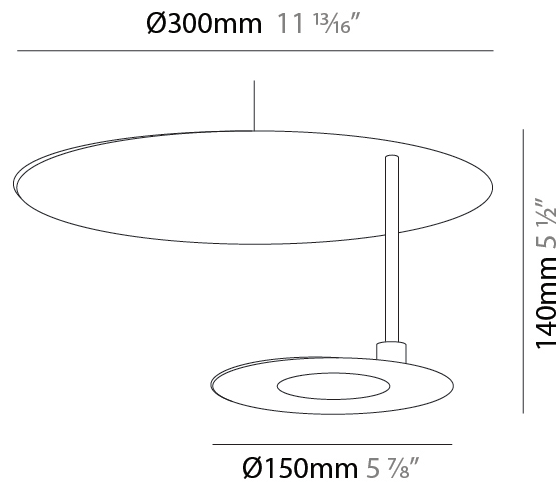

DOPPIOZERO SUSPENSION

D131582-

base number   Finish   Finish
Options   Options

1. To build a product code in our configurator select the specify button on the base model # product page
2. To build a manual product code on this datasheet choose from the options listed below in blue font and add the suffix to the base model #

GENERAL

Series: DoppioZero
Partner: Knikerboker
Division: Design
Installation: Suspension
Product Type: Pendant
Mounting Location: Ceiling
Light Distribution: Indirect

PHYSICAL

Shape: Round
Diameter (mm): 300
Diameter (in): 11 ¹³/₁₆
Height (mm): 140
Height (in): 5 ¹/₂
Max. Overall Height (mm): 1640
Max. Overall Height (in): 64 ⁹/₁₆
Fixture Finish: EWH / EBK / MAN / COF / PRD / SLF / GLF / CLF / BRL
Accent Finish: EWH / EBK / MAN / COF / PRD / SLF / GLF / CLF / BRL
Fixture Material: Aluminum
Cable Details: 1500mm / 59 1/16" Cable

ELECTRICAL

Lamp Type: LED
Input Wattage (W): 14
Dimming: Non-Dimming / Phase Dimming (120vac Only)
Driver Included: No
Driver Location: Remote
Driver Type: Constant Current - Universal
Driver Class: Class 2
Input Voltage (V): 120 - 277
Constant Current (MA): 500

LED

Color Temperature (°K): 3000
Max. Delivered Lumen (lm): 2900
CRI: >85 CRI
Lamp Life (hrs): 50000

OPTICAL

RATINGS AND CERTIFICATIONS

Certified By: Certified for North American Standards
IP rating: IP20

PROJECT
TYPE
SPECIFIER
QUANTITY
DATE