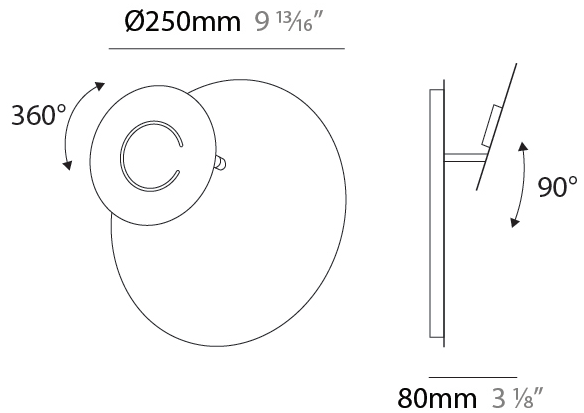

DOPPIOZERO SURFACE

D132179- _____ - _____

base number   Finish Options   Finish Options

1. To build a product code in our configurator select the specify button on the base model # product page
2. To build a manual product code on this datasheet choose from the options listed below in blue font and add the suffix to the base model #

GENERAL

Series: DoppioZero
Partner: Knikerboker
Division: Design
Installation: Surface
Product Type: Wall Surface
Mounting Location: Wall
Light Distribution: Indirect

PHYSICAL

Shape: Round
Diameter (mm): 250
Diameter (in): 9 ¹³/₁₆
Height (mm): 250
Height (in): 9 ¹³/₁₆
Extension (mm): 100
Extension (in): 3 ¹⁵/₁₆
Fixture Finish: EWH / EBK / MAN / COF / PRD / SLF / GLF / CLF / BRL
Accent Finish: EWH / EBK / MAN / COF / PRD / SLF / GLF / CLF / BRL
Fixture Material: Aluminum

ELECTRICAL

Lamp Type: LED
Input Wattage (W): 16
Dimming: Non-Dimming / Phase Dimming (120vac Only)
Driver Included: No
Driver Location: Remote
Driver Type: Constant Current - Universal
Driver Class: Class 2
Input Voltage (V): 120 - 277
Constant Current (MA): 500

LED

Color Temperature (°K): 3000
Max. Delivered Lumen (lm): 2900
CRI: >85 CRI
Lamp Life (hrs): 50000

OPTICAL

Adjustability: Tilt 90°

RATINGS AND CERTIFICATIONS

Certified By: Certified for North American Standards
IP rating: IP20

PROJECT	_____
TYPE	_____
SPECIFIER	_____
QUANTITY	_____
DATE	_____