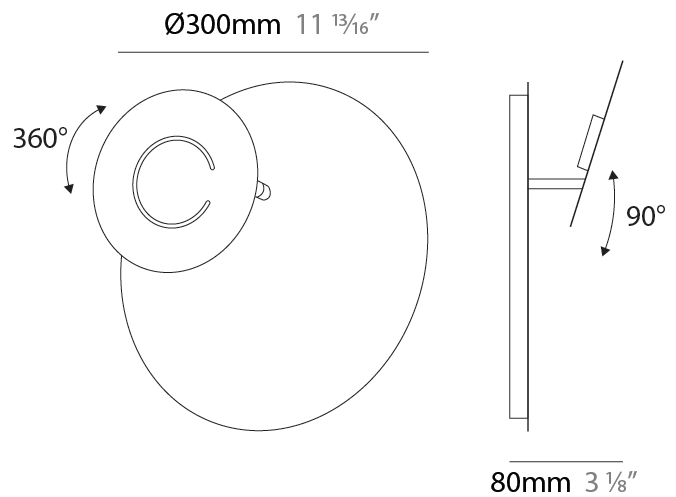

DOPPIOZERO SURFACE

D132180-

base number   Finish Options   -   Finish Options

1. To build a product code in our configurator select the specify button on the base model # product page
2. To build a manual product code on this datasheet choose from the options listed below in blue font and add the suffix to the base model #

GENERAL

Series: DoppioZero
Partner: Knikerboker
Division: Design
Installation: Surface
Product Type: Wall Surface
Mounting Location: Wall
Light Distribution: Indirect

PHYSICAL

Shape: Round
Diameter (mm): 300
Diameter (in): 11 ¹³/₁₆
Height (mm): 300
Height (in): 11 ¹³/₁₆
Extension (mm): 90
Extension (in): 3 ⁹/₁₆
Fixture Finish: EWH / EBK / MAN / COF / PRD / SLF / GLF / CLF / BRL
Accent Finish: EWH / EBK / MAN / COF / PRD / SLF / GLF / CLF / BRL
Fixture Material: Aluminum

ELECTRICAL

Lamp Type: LED
Input Wattage (W): 16
Dimming: Non-Dimming / Phase Dimming (120vac Only)
Driver Included: No
Driver Location: Remote
Driver Type: Constant Current - Universal
Driver Class: Class 2
Input Voltage (V): 120 - 277
Constant Current (MA): 500

LED

Color Temperature (°K): 3000
Max. Delivered Lumen (lm): 2900
CRI: >85 CRI
Lamp Life (hrs): 50000

OPTICAL

Adjustability: Tilt 90°

RATINGS AND CERTIFICATIONS

Certified By: Certified for North American Standards
IP rating: IP20

PROJECT
TYPE
SPECIFIER
QUANTITY
DATE