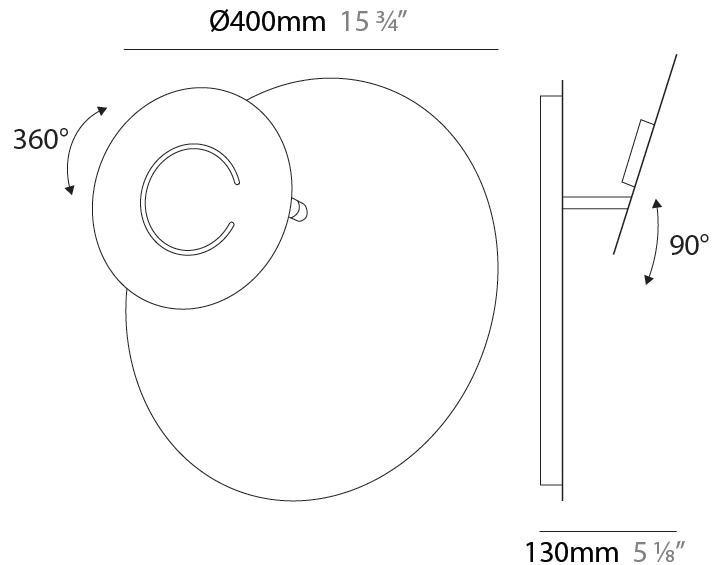

DOPPIOZERO SURFACE

D132181- _____ - _____

base number   Finish   Finish
Options   Options

PROJECT
TYPE
SPECIFIER
QUANTITY
DATE

1. To build a product code in our configurator select the specify button on the base model # product page
2. To build a manual product code on this datasheet choose from the options listed below in blue font and add the suffix to the base model #

GENERAL

Series: DoppioZero
Partner: Knikerboker
Division: Design
Installation: Surface
Product Type: Wall Surface
Mounting Location: Wall
Light Distribution: Indirect

PHYSICAL

Shape: Round
Diameter (mm): 300
Diameter (in): 11 ¹³/₁₆
Height (mm): 300
Height (in): 11 ¹³/₁₆
Extension (mm): 90
Extension (in): 3 ⁹/₁₆
Fixture Finish: EWH / EBK / MAN / COF / PRD / SLF / GLF / CLF / BRL
Accent Finish: EWH / EBK / MAN / COF / PRD / SLF / GLF / CLF / BRL
Fixture Material: Aluminum

ELECTRICAL

Lamp Type: LED
Input Wattage (W): 16
Dimming: Non-Dimming / Phase Dimming (120vac Only)
Driver Included: No
Driver Location: Remote
Driver Type: Constant Current - Universal
Driver Class: Class 2
Input Voltage (V): 120 - 277
Constant Current (MA): 500

LED

Color Temperature (°K): 3000
Max. Delivered Lumen (lm): 2900
CRI: >85 CRI
Lamp Life (hrs): 50000

OPTICAL

Adjustability: Tilt 90°

RATINGS AND CERTIFICATIONS

Certified By: Certified for North American Standards
IP rating: IP20