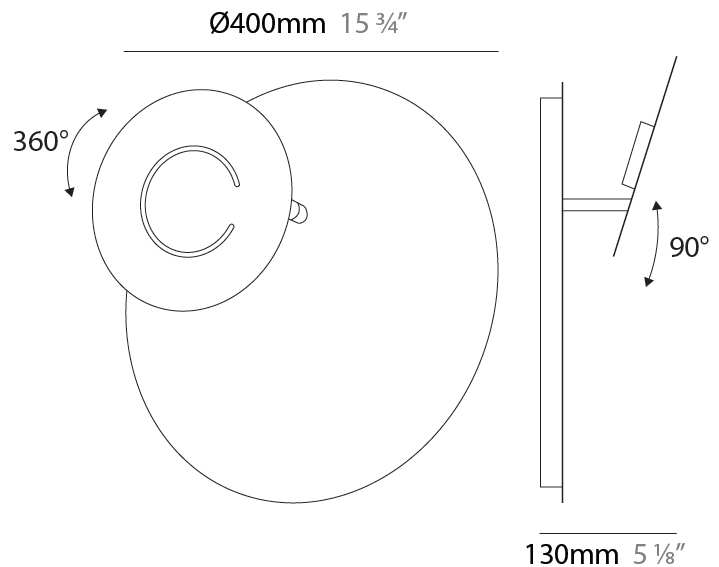

DOPPIOZERO SURFACE

D132181-

base number   Finish   Finish
Options   Options

1. To build a product code in our configurator select the specify button on the base model # product page
2. To build a manual product code on this datasheet choose from the options listed below in blue font and add the suffix to the base model #

GENERAL

Series: DoppioZero
Partner: Knikerboker
Division: Design
Installation: Surface
Product Type: Wall Surface
Mounting Location: Wall
Light Distribution: Indirect

PHYSICAL

Shape: Round
Diameter (mm): 300
Diameter (in): 11 ¹³/₁₆
Height (mm): 300
Height (in): 11 ¹³/₁₆
Extension (mm): 90
Extension (in): 3 ⁹/₁₆
Fixture Finish: EWH / EBK / MAN / COF / PRD / SLF / GLF / CLF / BRL
Accent Finish: EWH / EBK / MAN / COF / PRD / SLF / GLF / CLF / BRL
Fixture Material: Aluminum

ELECTRICAL

Lamp Type: LED
Input Wattage (W): 16
Dimming: Non-Dimming / Phase Dimming (120vac Only)
Driver Included: No
Driver Location: Remote
Driver Type: Constant Current - Universal
Driver Class: Class 2
Input Voltage (V): 120 - 277
Constant Current (MA): 500

LED

Color Temperature (°K): 3000
Max. Delivered Lumen (lm): 2900
CRI: >85 CRI
Lamp Life (hrs): 50000

OPTICAL

Adjustability: Tilt 90°

RATINGS AND CERTIFICATIONS

Certified By: Certified for North American Standards
IP rating: IP20

PROJECT
TYPE
SPECIFIER
QUANTITY
DATE