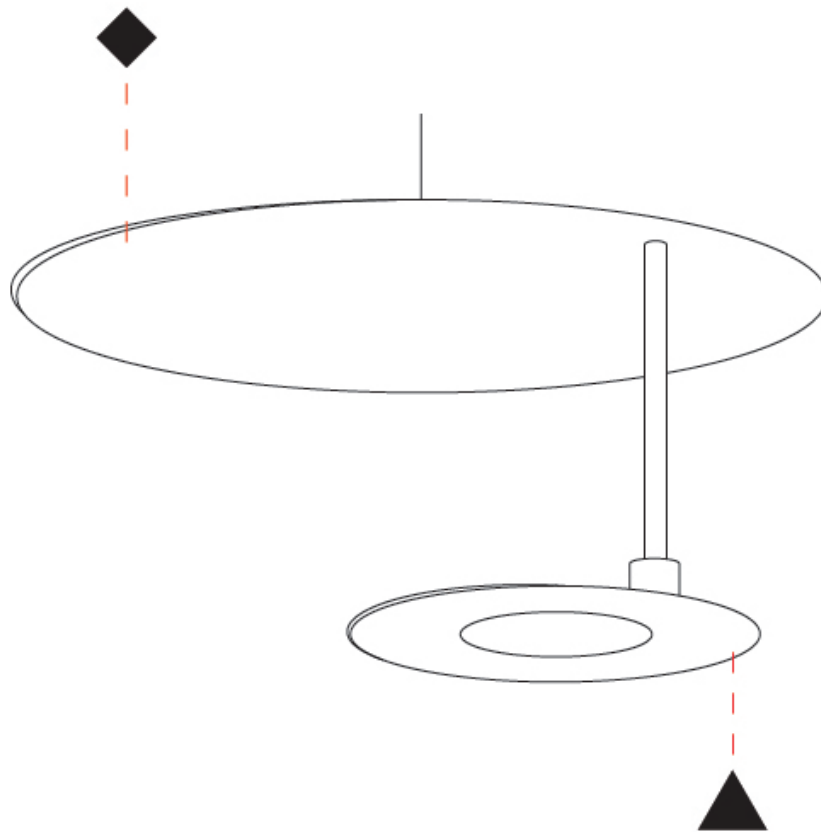

DOPPIOZERO SUSPENSION

D131582-

PROJECT _____

TYPE _____

SPECIFIER _____

QUANTITY _____

DATE _____

D