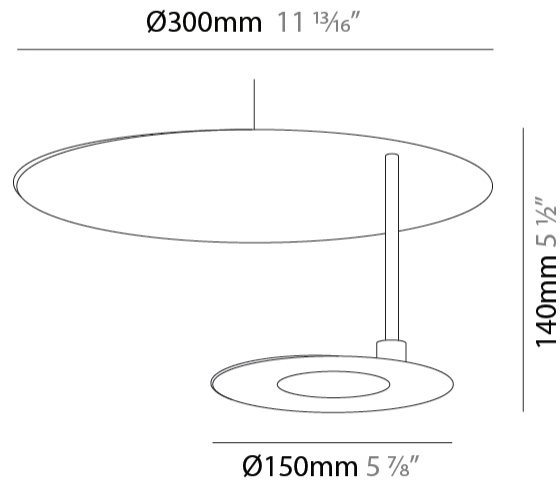

PROJECT	
TYPE	
SPECIFIER	
QUANTITY	
DATE	

DOPPIOZERO SUSPENSION

D131582-

base number	Finish Options	Finish Options

1. To build a product code in our configurator select the specify button on the base model # product page
2. To build a manual product code on this datasheet choose from the options listed below in blue font and add the suffix to the base model #

GENERAL

Series: DoppioZero
Partner: Knikerboker
Division: Design
Installation: Suspension
Product Type: Pendant
Mounting Location: Ceiling
Light Distribution: Indirect

PHYSICAL

Shape: Round
Diameter (mm): 300
Diameter (in): 11 ¹³/₁₆
Height (mm): 140
Height (in): 5 ¹/₂
Max. Overall Height (mm): 1640
Max. Overall Height (in): 64 ⁹/₁₆
Fixture Finish: EWH / EBK / MAN / COF / PRD / SLF / GLF / CLF / BRL
Accent Finish: EWH / EBK / MAN / COF / PRD / SLF / GLF / CLF / BRL
Fixture Material: Aluminum
Cable Details: 1500mm / 59 1/16" Cable

ELECTRICAL

Lamp Type: LED
Input Wattage (W): 14
Dimming: Non-Dimming / Phase Dimming (120vac Only)
Driver Included: No
Driver Location: Remote
Driver Type: Constant Current - Universal
Driver Class: Class 2
Input Voltage (V): 120 - 277
Constant Current (MA): 500

LED

Color Temperature (°K): 3000
Max. Delivered Lumen (lm): 2900
CRI: >85 CRI
Lamp Life (hrs): 50000

OPTICAL

RATINGS AND CERTIFICATIONS

Certified By: Certified for North American Standards
IP rating: IP20