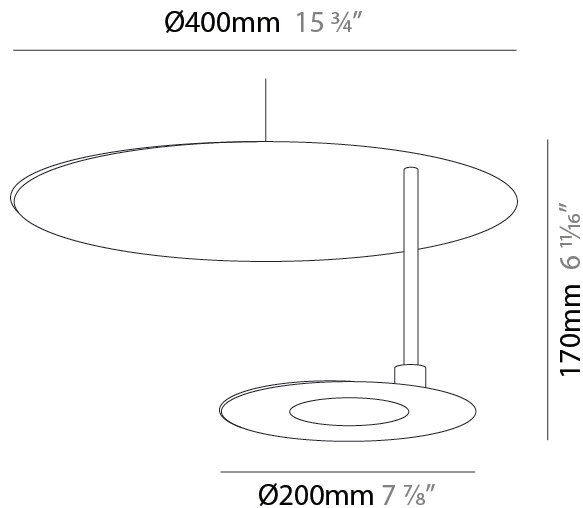

PROJECT	
TYPE	
SPECIFIER	
QUANTITY	
DATE	

DOPPIOZERO SUSPENSION

D131583-

base number	Finish	Finish
	Options	Options

1. To build a product code in our configurator select the specify button on the base model # product page
2. To build a manual product code on this datasheet choose from the options listed below in blue font and add the suffix to the base model #

GENERAL

Series: DoppioZero
Partner: Knikerboker
Division: Design
Installation: Suspension
Product Type: Pendant
Mounting Location: Ceiling
Light Distribution: Indirect

PHYSICAL

Shape: Round
Diameter (mm): 300
Diameter (in): 11 ¹³/₁₆
Height (mm): 170
Height (in): 6 ¹¹/₁₆
Max. Overall Height (mm): 1670
Max. Overall Height (in): 65 ³/₄
Fixture Finish: EWH / EBK / MAN / COF / PRD / SLF / GLF / CLF / BRL
Accent Finish: EWH / EBK / MAN / COF / PRD / SLF / GLF / CLF / BRL
Fixture Material: Aluminum
Cable Details: 1500mm / 59 1/16" Cable

ELECTRICAL

Lamp Type: LED
Input Wattage (W): 14
Dimming: Non-Dimming / Phase Dimming (120vac Only)
Driver Included: No
Driver Location: Remote
Driver Type: Constant Current - Universal
Driver Class: Class 2
Input Voltage (V): 120 - 277
Constant Current (MA): 500

LED

Color Temperature (°K): 3000
Max. Delivered Lumen (lm): 2900
CRI: >85 CRI
Lamp Life (hrs): 50000

OPTICAL

RATINGS AND CERTIFICATIONS

Certified By: Certified for North American Standards
IP rating: IP20