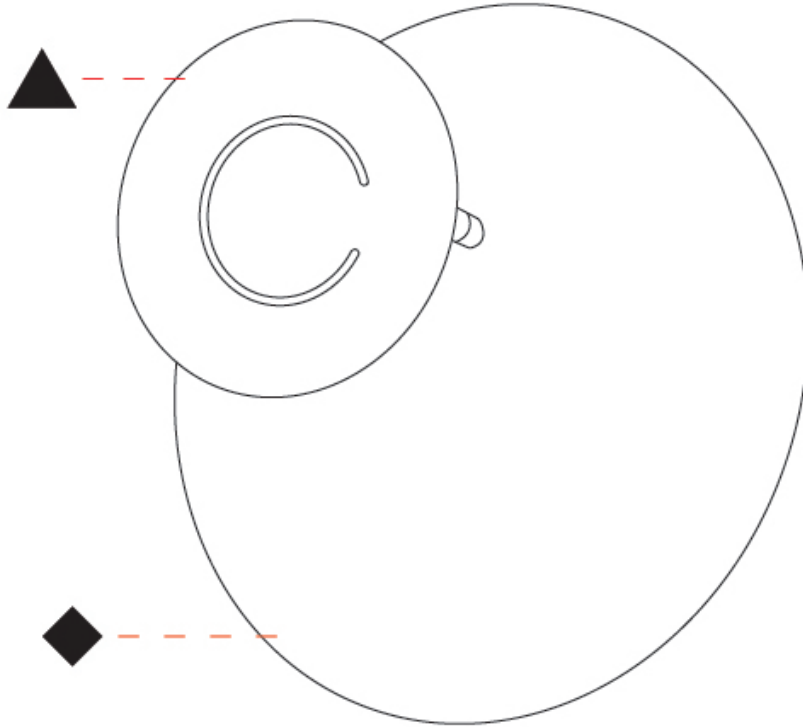

D132181-

PROJECT	_____
TYPE	_____
SPECIFIER	_____
QUANTITY	_____
DATE	_____

D