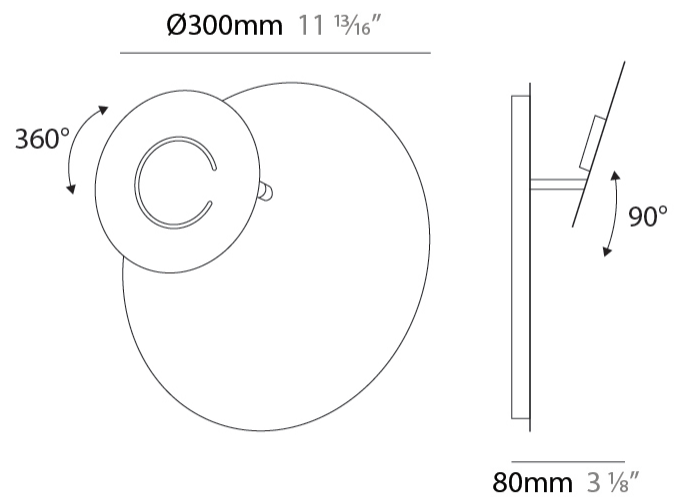

DOPPIOZERO SURFACE

D132180-

base number   Finish Options   -   Finish Options

1. To build a product code in our configurator select the specify button on the base model # product page
2. To build a manual product code on this datasheet choose from the options listed below in blue font and add the suffix to the base model #

GENERAL

Series: DoppioZero
Partner: Knikerboker
Division: Design
Installation: Surface
Product Type: Wall Surface
Mounting Location: Wall
Light Distribution: Indirect

PHYSICAL

Shape: Round
Diameter (mm): 300
Diameter (in): 11 ¹³/₁₆
Height (mm): 300
Height (in): 11 ¹³/₁₆
Extension (mm): 90
Extension (in): 3 ⁹/₁₆
Fixture Finish: EWH / EBK / MAN / COF / PRD / SLF / GLF / CLF / BRL
Accent Finish: EWH / EBK / MAN / COF / PRD / SLF / GLF / CLF / BRL
Fixture Material: Aluminum

ELECTRICAL

Lamp Type: LED
Input Wattage (W): 16
Dimming: Non-Dimming / Phase Dimming (120vac Only)
Driver Included: No
Driver Location: Remote
Driver Type: Constant Current - Universal
Driver Class: Class 2
Input Voltage (V): 120 - 277
Constant Current (MA): 500

LED

Color Temperature (°K): 3000
Max. Delivered Lumen (lm): 2900
CRI: >85 CRI
Lamp Life (hrs): 50000

OPTICAL

Adjustability: Tilt 90°

RATINGS AND CERTIFICATIONS

Certified By: Certified for North American Standards
IP rating: IP20

PROJECT	_____
TYPE	_____
SPECIFIER	_____
QUANTITY	_____
DATE	_____