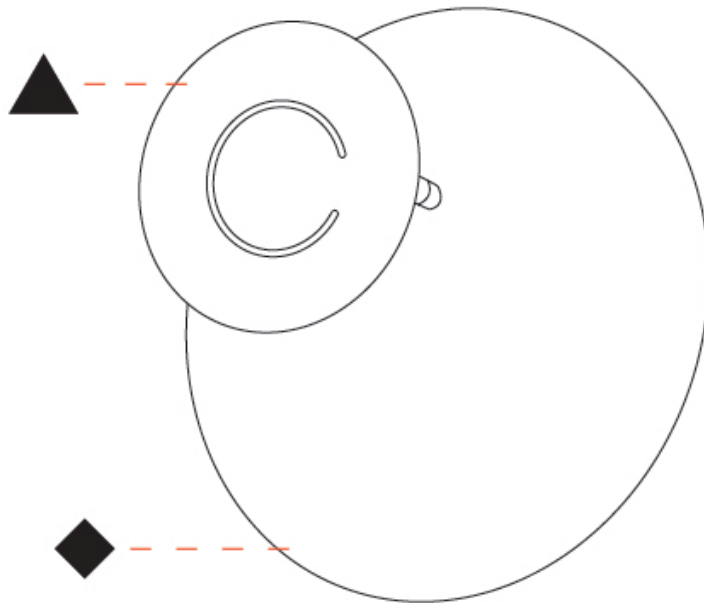

D132180-

PROJECT	_____
TYPE	_____
SPECIFIER	_____
QUANTITY	_____
DATE	_____