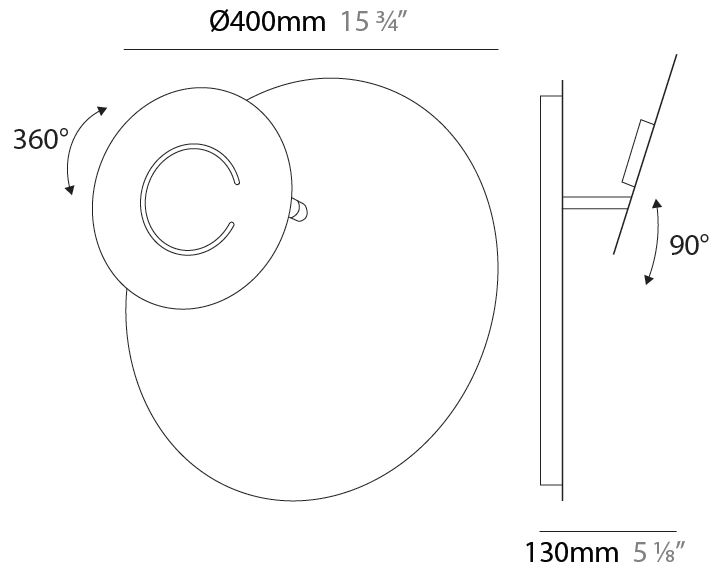

DOPPIOZERO SURFACE

D132181- -

base number   Finish   Finish
Options   Options

1. To build a product code in our configurator select the specify button on the base model # product page
2. To build a manual product code on this datasheet choose from the options listed below in blue font and add the suffix to the base model #

GENERAL

Series: DoppioZero
Partner: Knikerboker
Division: Design
Installation: Surface
Product Type: Wall Surface
Mounting Location: Wall
Light Distribution: Indirect

PHYSICAL

Shape: Round
Diameter (mm): 300
Diameter (in): 11 ¹³/₁₆
Height (mm): 300
Height (in): 11 ¹³/₁₆
Extension (mm): 90
Extension (in): 3 ⁹/₁₆
Fixture Finish: EWH / EBK / MAN / COF / PRD / SLF / GLF / CLF / BRL
Accent Finish: EWH / EBK / MAN / COF / PRD / SLF / GLF / CLF / BRL
Fixture Material: Aluminum

ELECTRICAL

Lamp Type: LED
Input Wattage (W): 16
Dimming: Non-Dimming / Phase Dimming (120vac Only)
Driver Included: No
Driver Location: Remote
Driver Type: Constant Current - Universal
Driver Class: Class 2
Input Voltage (V): 120 - 277
Constant Current (MA): 500

LED

Color Temperature (°K): 3000
Max. Delivered Lumen (lm): 2900
CRI: >85 CRI
Lamp Life (hrs): 50000

OPTICAL

Adjustability: Tilt 90°

RATINGS AND CERTIFICATIONS

Certified By: Certified for North American Standards
IP rating: IP20

PROJECT
TYPE
SPECIFIER
QUANTITY
DATE