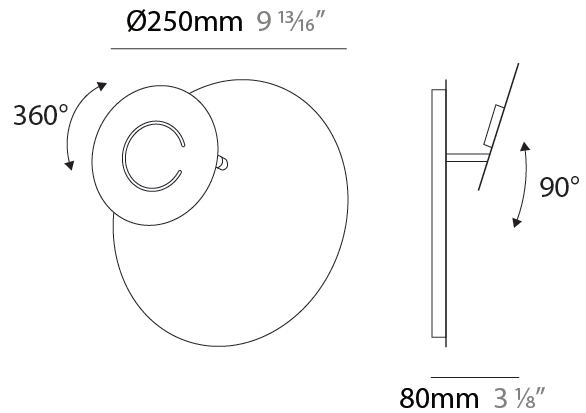

DOPPIOZERO SURFACE

D132179- -

base number   Finish Options   Finish Options

1. To build a product code in our configurator select the specify button on the base model # product page
2. To build a manual product code on this datasheet choose from the options listed below in blue font and add the suffix to the base model #

GENERAL

Series: DoppioZero
Partner: Knikerboker
Division: Design
Installation: Surface
Product Type: Wall Surface
Mounting Location: Wall
Light Distribution: Indirect

PHYSICAL

Shape: Round
Diameter (mm): 250
Diameter (in): 9 ¹³/₁₆
Height (mm): 250
Height (in): 9 ¹³/₁₆
Extension (mm): 100
Extension (in): 3 ¹⁵/₁₆
Fixture Finish: EWH / EBK / MAN / COF / PRD / SLF / GLF / CLF / BRL
Accent Finish: EWH / EBK / MAN / COF / PRD / SLF / GLF / CLF / BRL
Fixture Material: Aluminum

ELECTRICAL

Lamp Type: LED
Input Wattage (W): 16
Dimming: Non-Dimming / Phase Dimming (120vac Only)
Driver Included: No
Driver Location: Remote
Driver Type: Constant Current - Universal
Driver Class: Class 2
Input Voltage (V): 120 - 277
Constant Current (MA): 500

LED

Color Temperature (°K): 3000
Max. Delivered Lumen (lm): 2900
CRI: >85 CRI
Lamp Life (hrs): 50000

OPTICAL

Adjustability: Tilt 90°

RATINGS AND CERTIFICATIONS

Certified By: Certified for North American Standards
IP rating: IP20

PROJECT
TYPE
SPECIFIER
QUANTITY
DATE