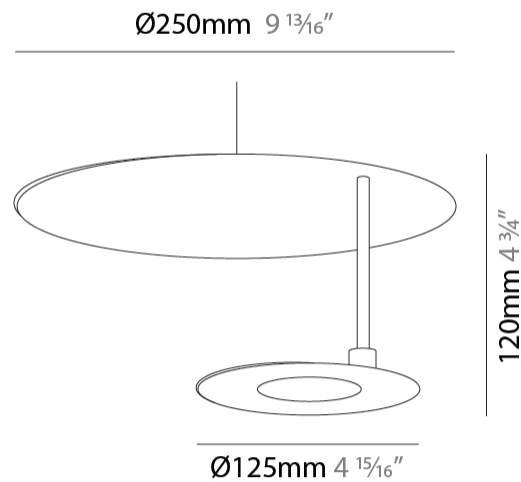

DOPPIOZERO SUSPENSION

D131581-

base number   Finish   Finish
Options   Options

1. To build a product code in our configurator select the specify button on the base model # product page
2. To build a manual product code on this datasheet choose from the options listed below in blue font and add the suffix to the base model #

GENERAL

Series: DoppioZero
Partner: Knikerboker
Division: Design
Installation: Suspension
Product Type: Pendant
Mounting Location: Ceiling
Light Distribution: Indirect

PHYSICAL

Shape: Round
Diameter (mm): 250
Diameter (in): 9 ¹³/₁₆
Height (mm): 120
Height (in): 4 ³/₄
Max. Overall Height (mm): 1620
Max. Overall Height (in): 63 ³/₄
Fixture Finish: EWH / EBK / MAN / COF / PRD / SLF / GLF / CLF / BRL
Accent Finish: EWH / EBK / MAN / COF / PRD / SLF / GLF / CLF / BRL
Fixture Material: Aluminum
Cable Details: 1500mm / 59 1/16" Cable

ELECTRICAL

Lamp Type: LED
Input Wattage (W): 14
Dimming: Non-Dimming / Phase Dimming (120vac Only)
Driver Included: No
Driver Location: Remote
Driver Type: Constant Current - Universal
Driver Class: Class 2
Input Voltage (V): 120 - 277
Constant Current (MA): 500

LED

Color Temperature (°K): 3000
Max. Delivered Lumen (lm): 2900
CRI: >85 CRI
Lamp Life (hrs): 50000

OPTICAL

RATINGS AND CERTIFICATIONS

Certified By: Certified for North American Standards
IP rating: IP20

PROJECT
TYPE
SPECIFIER
QUANTITY
DATE