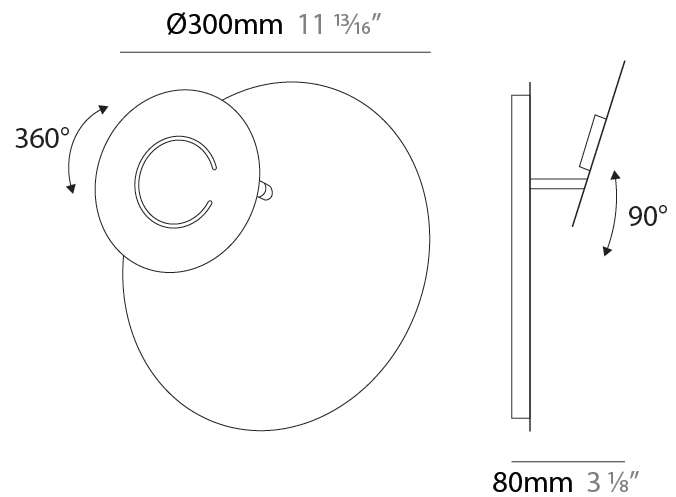

DOPPIOZERO SURFACE

D132180-

base number   Finish Options   -   Finish Options

1. To build a product code in our configurator select the specify button on the base model # product page
2. To build a manual product code on this datasheet choose from the options listed below in blue font and add the suffix to the base model #

GENERAL

Series: DoppioZero
Partner: Knikerboker
Division: Design
Installation: Surface
Product Type: Wall Surface
Mounting Location: Wall
Light Distribution: Indirect

PHYSICAL

Shape: Round
Diameter (mm): 300
Diameter (in): 11 ¹³/₁₆
Height (mm): 300
Height (in): 11 ¹³/₁₆
Extension (mm): 90
Extension (in): 3 ⁹/₁₆
Fixture Finish: EWH / EBK / MAN / COF / PRD / SLF / GLF / CLF / BRL
Accent Finish: EWH / EBK / MAN / COF / PRD / SLF / GLF / CLF / BRL
Fixture Material: Aluminum

ELECTRICAL

Lamp Type: LED
Input Wattage (W): 16
Dimming: Non-Dimming / Phase Dimming (120vac Only)
Driver Included: No
Driver Location: Remote
Driver Type: Constant Current - Universal
Driver Class: Class 2
Input Voltage (V): 120 - 277
Constant Current (MA): 500

LED

Color Temperature (°K): 3000
Max. Delivered Lumen (lm): 2900
CRI: >85 CRI
Lamp Life (hrs): 50000

OPTICAL

Adjustability: Tilt 90°

RATINGS AND CERTIFICATIONS

Certified By: Certified for North American Standards
IP rating: IP20

PROJECT	_____
TYPE	_____
SPECIFIER	_____
QUANTITY	_____
DATE	_____