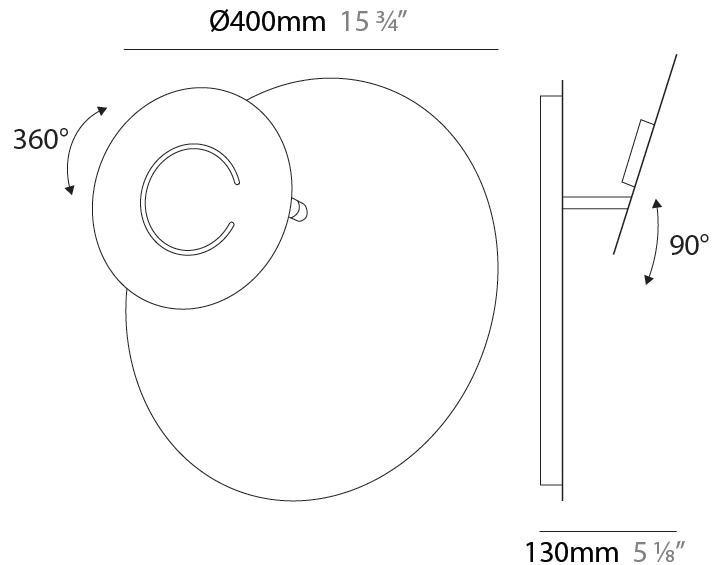

DOPPIOZERO SURFACE

D132181- -

base number   Finish   Finish
Options   Options

1. To build a product code in our configurator select the specify button on the base model # product page
2. To build a manual product code on this datasheet choose from the options listed below in blue font and add the suffix to the base model #

GENERAL

Series: DoppioZero
Partner: Knikerboker
Division: Design
Installation: Surface
Product Type: Wall Surface
Mounting Location: Wall
Light Distribution: Indirect

PHYSICAL

Shape: Round
Diameter (mm): 300
Diameter (in): 11 ¹³/₁₆
Height (mm): 300
Height (in): 11 ¹³/₁₆
Extension (mm): 90
Extension (in): 3 ⁹/₁₆
Fixture Finish: EWH / EBK / MAN / COF / PRD / SLF / GLF / CLF / BRL
Accent Finish: EWH / EBK / MAN / COF / PRD / SLF / GLF / CLF / BRL
Fixture Material: Aluminum

ELECTRICAL

Lamp Type: LED
Input Wattage (W): 16
Dimming: Non-Dimming / Phase Dimming (120vac Only)
Driver Included: No
Driver Location: Remote
Driver Type: Constant Current - Universal
Driver Class: Class 2
Input Voltage (V): 120 - 277
Constant Current (MA): 500

LED

Color Temperature (°K): 3000
Max. Delivered Lumen (lm): 2900
CRI: >85 CRI
Lamp Life (hrs): 50000

OPTICAL

Adjustability: Tilt 90°

RATINGS AND CERTIFICATIONS

Certified By: Certified for North American Standards
IP rating: IP20

PROJECT	
TYPE	
SPECIFIER	
QUANTITY	
DATE