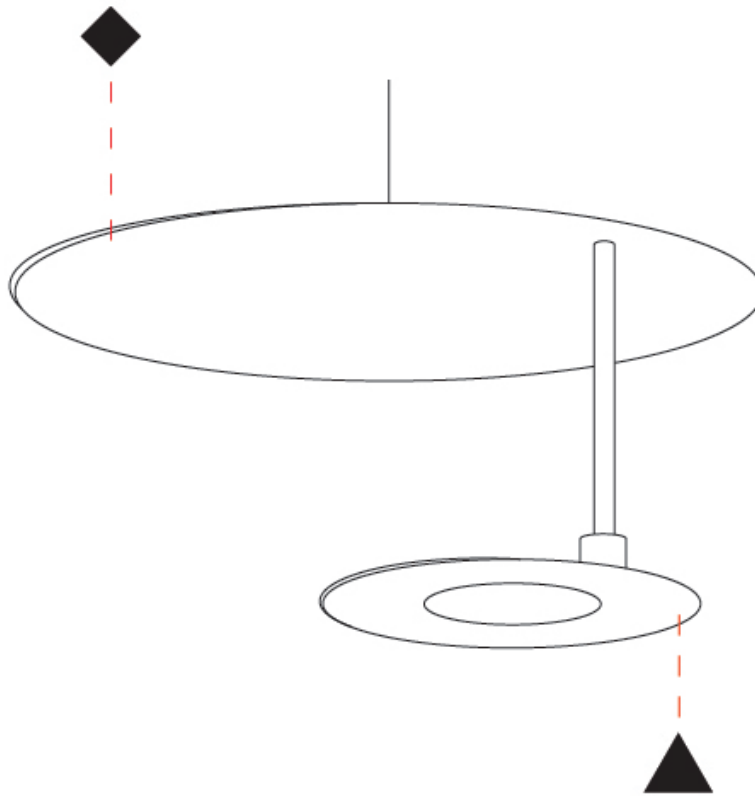

DOPPIOZERO SUSPENSION

D131581-

PROJECT _____

TYPE _____

SPECIFIER _____

QUANTITY _____

DATE _____

D