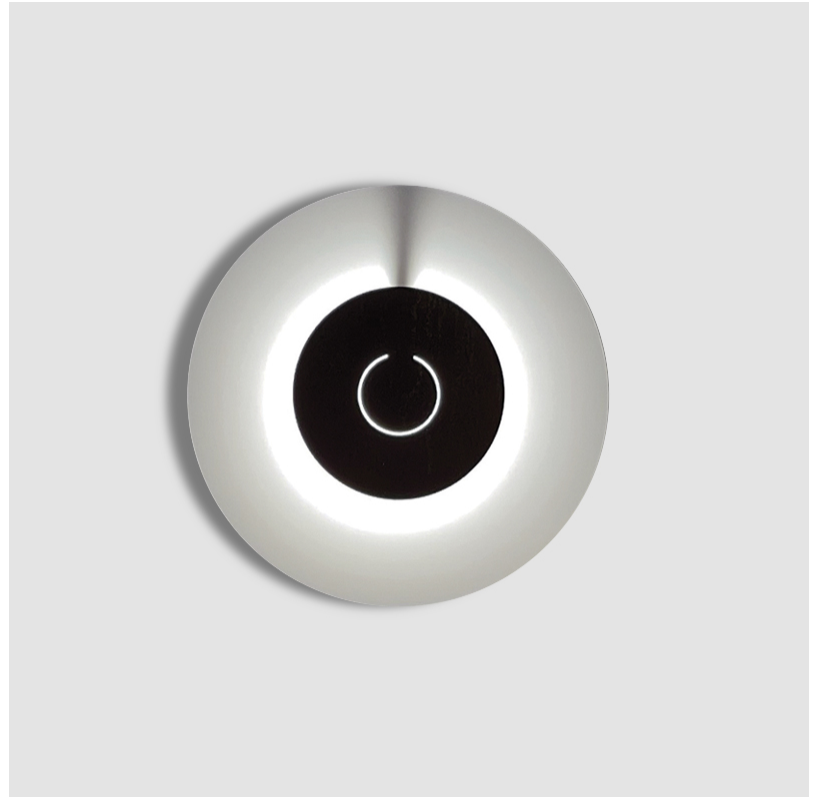

DOPPIOZERO SURFACE

D132181- -

base number   Finish   Finish
Options   Options

1. To build a product code in our configurator select the specify button on the base model # product page
2. To build a manual product code on this datasheet choose from the options listed below in blue font and add the suffix to the base model #

GENERAL

Series: DoppioZero
Partner: Knikerboker
Division: Design
Installation: Surface
Product Type: Wall Surface
Mounting Location: Wall
Light Distribution: Indirect

PHYSICAL

Shape: Round
Diameter (mm): 300
Diameter (in): 11 ¹³/₁₆
Height (mm): 300
Height (in): 11 ¹³/₁₆
Extension (mm): 90
Extension (in): 3 ⁹/₁₆
Fixture Finish: EWH / EBK / MAN / COF / PRD / SLF / GLF / CLF / BRL
Accent Finish: EWH / EBK / MAN / COF / PRD / SLF / GLF / CLF / BRL
Fixture Material: Aluminum

ELECTRICAL

Lamp Type: LED
Input Wattage (W): 16
Dimming: Non-Dimming / Phase Dimming (120vac Only)
Driver Included: No
Driver Location: Remote
Driver Type: Constant Current - Universal
Driver Class: Class 2
Input Voltage (V): 120 - 277
Constant Current (MA): 500

LED

Color Temperature (°K): 3000
Max. Delivered Lumen (lm): 2900
CRI: >85 CRI
Lamp Life (hrs): 50000

OPTICAL

Adjustability: Tilt 90°

RATINGS AND CERTIFICATIONS

Certified By: Certified for North American Standards
IP rating: IP20

PROJECT	
TYPE	
SPECIFIER	
QUANTITY	
DATE