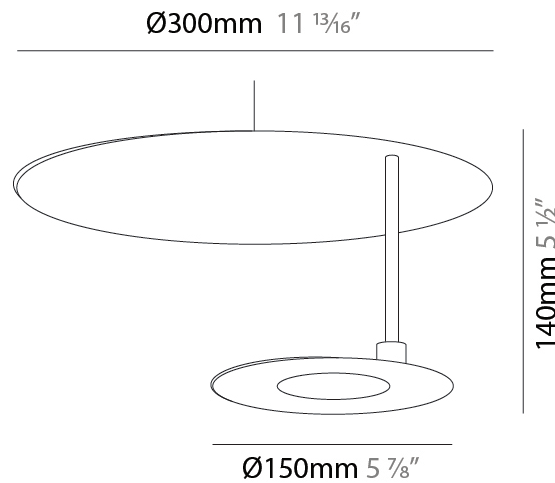

PROJECT	_____
TYPE	_____
SPECIFIER	_____
QUANTITY	_____
DATE	_____

DOPPIOZERO SUSPENSION

D131582-

base number   Finish   Finish
Options   Options

1. To build a product code in our configurator select the specify button on the base model # product page
2. To build a manual product code on this datasheet choose from the options listed below in blue font and add the suffix to the base model #

GENERAL

Series: DoppioZero
Partner: Knikerboker
Division: Design
Installation: Suspension
Product Type: Pendant
Mounting Location: Ceiling
Light Distribution: Indirect

PHYSICAL

Shape: Round
Diameter (mm): 300
Diameter (in): 11 ¹³/₁₆
Height (mm): 140
Height (in): 5 ¹/₂
Max. Overall Height (mm): 1640
Max. Overall Height (in): 64 ⁹/₁₆
Fixture Finish: EWH / EBK / MAN / COF / PRD / SLF / GLF / CLF / BRL
Accent Finish: EWH / EBK / MAN / COF / PRD / SLF / GLF / CLF / BRL
Fixture Material: Aluminum
Cable Details: 1500mm / 59 1/16" Cable

ELECTRICAL

Lamp Type: LED
Input Wattage (W): 14
Dimming: Non-Dimming / Phase Dimming (120vac Only)
Driver Included: No
Driver Location: Remote
Driver Type: Constant Current - Universal
Driver Class: Class 2
Input Voltage (V): 120 - 277
Constant Current (MA): 500

LED

Color Temperature (°K): 3000
Max. Delivered Lumen (lm): 2900
CRI: >85 CRI
Lamp Life (hrs): 50000

OPTICAL

RATINGS AND CERTIFICATIONS

Certified By: Certified for North American Standards
IP rating: IP20