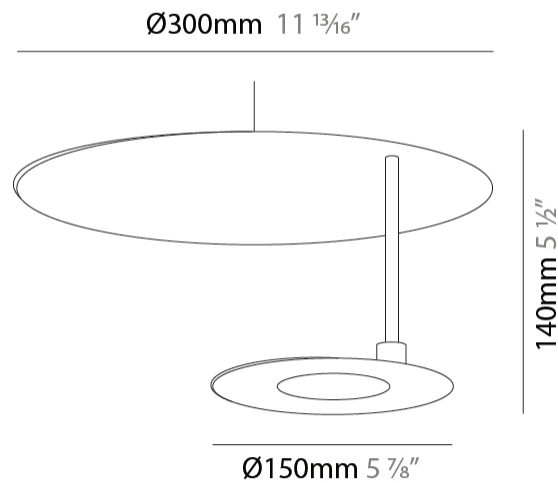

PROJECT	
TYPE	
SPECIFIER	
QUANTITY	
DATE	

DOPPIOZERO SUSPENSION

D131582-

base number	Finish	Finish
	Options	Options

1. To build a product code in our configurator select the specify button on the base model # product page
2. To build a manual product code on this datasheet choose from the options listed below in blue font and add the suffix to the base model #

GENERAL

Series: DoppioZero
Partner: Knikerboker
Division: Design
Installation: Suspension
Product Type: Pendant
Mounting Location: Ceiling
Light Distribution: Indirect

PHYSICAL

Shape: Round
Diameter (mm): 300
Diameter (in): 11 ¹³/₁₆
Height (mm): 140
Height (in): 5 ¹/₂
Max. Overall Height (mm): 1640
Max. Overall Height (in): 64 ⁹/₁₆
Fixture Finish: EWH / EBK / MAN / COF / PRD / SLF / GLF / CLF / BRL
Accent Finish: EWH / EBK / MAN / COF / PRD / SLF / GLF / CLF / BRL
Fixture Material: Aluminum
Cable Details: 1500mm / 59 1/16" Cable

ELECTRICAL

Lamp Type: LED
Input Wattage (W): 14
Dimming: Non-Dimming / Phase Dimming (120vac Only)
Driver Included: No
Driver Location: Remote
Driver Type: Constant Current - Universal
Driver Class: Class 2
Input Voltage (V): 120 - 277
Constant Current (MA): 500

LED

Color Temperature (°K): 3000
Max. Delivered Lumen (lm): 2900
CRI: >85 CRI
Lamp Life (hrs): 50000

OPTICAL

RATINGS AND CERTIFICATIONS

Certified By: Certified for North American Standards
IP rating: IP20