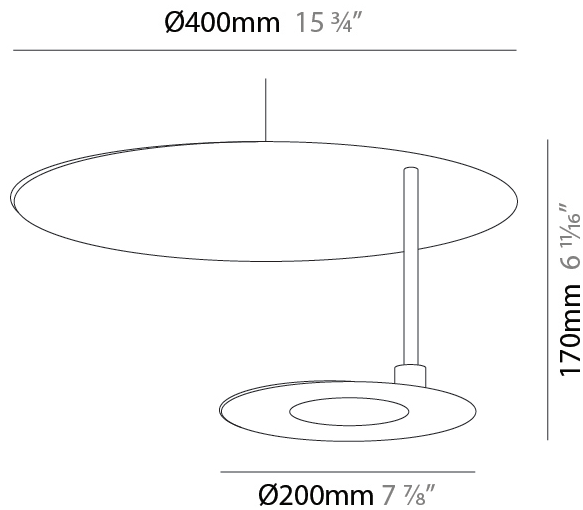

DOPPIOZERO SUSPENSION

D131583-

base number   Finish   Finish
Options   Options

1. To build a product code in our configurator select the specify button on the base model # product page
2. To build a manual product code on this datasheet choose from the options listed below in blue font and add the suffix to the base model #

GENERAL

Series: DoppioZero
Partner: Knikerboker
Division: Design
Installation: Suspension
Product Type: Pendant
Mounting Location: Ceiling
Light Distribution: Indirect

PHYSICAL

Shape: Round
Diameter (mm): 300
Diameter (in): 11 ¹³/₁₆
Height (mm): 170
Height (in): 6 ¹¹/₁₆
Max. Overall Height (mm): 1670
Max. Overall Height (in): 65 ³/₄
Fixture Finish: EWH / EBK / MAN / COF / PRD / SLF / GLF / CLF / BRL
Accent Finish: EWH / EBK / MAN / COF / PRD / SLF / GLF / CLF / BRL
Fixture Material: Aluminum
Cable Details: 1500mm / 59 1/16" Cable

ELECTRICAL

Lamp Type: LED
Input Wattage (W): 14
Dimming: Non-Dimming / Phase Dimming (120vac Only)
Driver Included: No
Driver Location: Remote
Driver Type: Constant Current - Universal
Driver Class: Class 2
Input Voltage (V): 120 - 277
Constant Current (MA): 500

LED

Color Temperature (°K): 3000
Max. Delivered Lumen (lm): 2900
CRI: >85 CRI
Lamp Life (hrs): 50000

OPTICAL

RATINGS AND CERTIFICATIONS

Certified By: Certified for North American Standards
IP rating: IP20

PROJECT
TYPE
SPECIFIER
QUANTITY
DATE