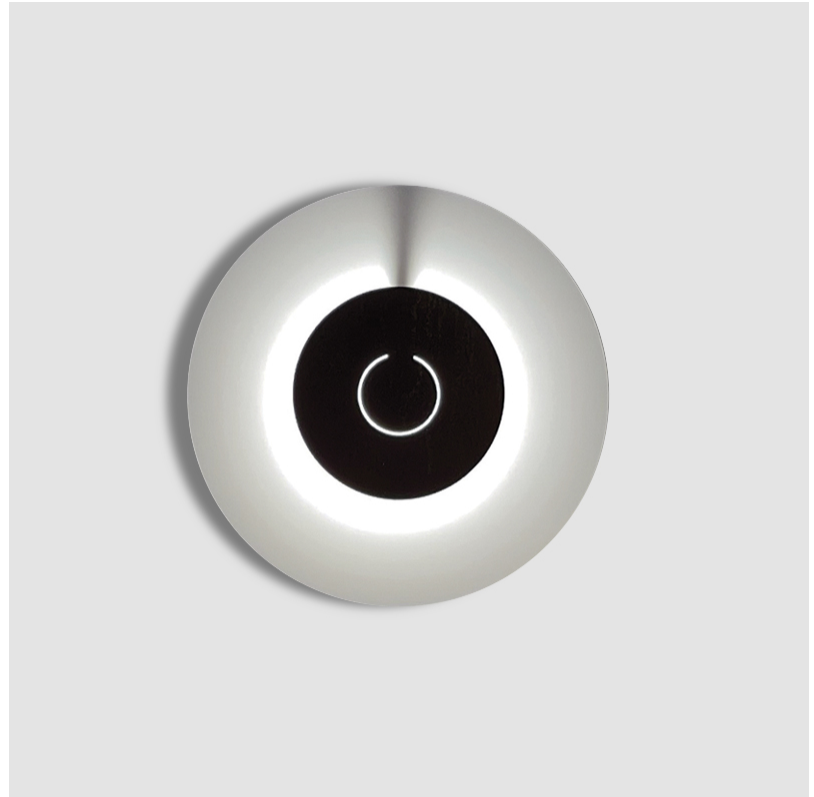

PROJECT	_____
TYPE	_____
SPECIFIER	_____
QUANTITY	_____
DATE	_____

DOPPIOZERO SURFACE

D132181- _____

base number   Finish   Finish
Options   Options

1. To build a product code in our configurator select the specify button on the base model # product page
2. To build a manual product code on this datasheet choose from the options listed below in blue font and add the suffix to the base model #

GENERAL

Series: DoppioZero
Partner: Knikerboker
Division: Design
Installation: Surface
Product Type: Wall Surface
Mounting Location: Wall
Light Distribution: Indirect

PHYSICAL

Shape: Round
Diameter (mm): 300
Diameter (in): 11 ¹³/₁₆
Height (mm): 300
Height (in): 11 ¹³/₁₆
Extension (mm): 90
Extension (in): 3 ⁹/₁₆
Fixture Finish: EWH / EBK / MAN / COF / PRD / SLF / GLF / CLF / BRL
Accent Finish: EWH / EBK / MAN / COF / PRD / SLF / GLF / CLF / BRL
Fixture Material: Aluminum

ELECTRICAL

Lamp Type: LED
Input Wattage (W): 16
Dimming: Non-Dimming / Phase Dimming (120vac Only)
Driver Included: No
Driver Location: Remote
Driver Type: Constant Current - Universal
Driver Class: Class 2
Input Voltage (V): 120 - 277
Constant Current (MA): 500

LED

Color Temperature (°K): 3000
Max. Delivered Lumen (lm): 2900
CRI: >85 CRI
Lamp Life (hrs): 50000

OPTICAL

Adjustability: Tilt 90°

RATINGS AND CERTIFICATIONS

Certified By: Certified for North American Standards
IP rating: IP20