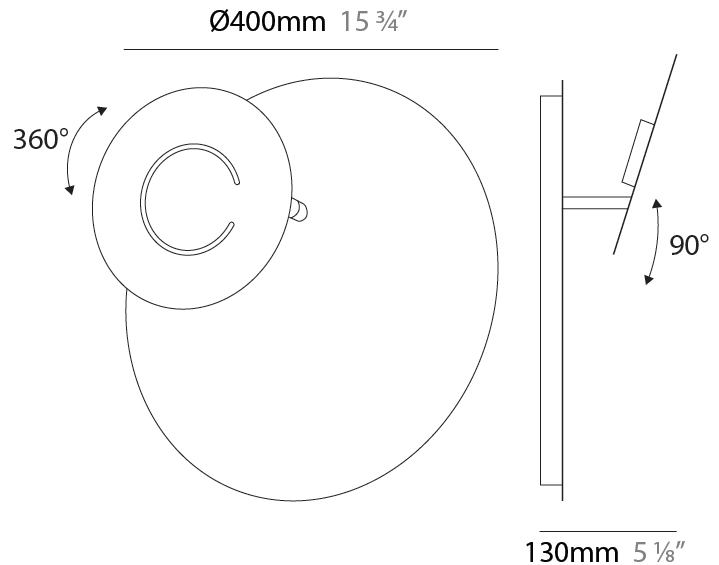

PROJECT	_____
TYPE	_____
SPECIFIER	_____
QUANTITY	_____
DATE	_____

DOPPIOZERO SURFACE

D132181- _____

base number   Finish   Finish
Options   Options

1. To build a product code in our configurator select the specify button on the base model # product page
2. To build a manual product code on this datasheet choose from the options listed below in blue font and add the suffix to the base model #

GENERAL

Series: DoppioZero
Partner: Knikerboker
Division: Design
Installation: Surface
Product Type: Wall Surface
Mounting Location: Wall
Light Distribution: Indirect

PHYSICAL

Shape: Round
Diameter (mm): 300
Diameter (in): 11 ¹³/₁₆
Height (mm): 300
Height (in): 11 ¹³/₁₆
Extension (mm): 90
Extension (in): 3 ⁹/₁₆
Fixture Finish: EWH / EBK / MAN / COF / PRD / SLF / GLF / CLF / BRL
Accent Finish: EWH / EBK / MAN / COF / PRD / SLF / GLF / CLF / BRL
Fixture Material: Aluminum

ELECTRICAL

Lamp Type: LED
Input Wattage (W): 16
Dimming: Non-Dimming / Phase Dimming (120vac Only)
Driver Included: No
Driver Location: Remote
Driver Type: Constant Current - Universal
Driver Class: Class 2
Input Voltage (V): 120 - 277
Constant Current (MA): 500

LED

Color Temperature (°K): 3000
Max. Delivered Lumen (lm): 2900
CRI: >85 CRI
Lamp Life (hrs): 50000

OPTICAL

Adjustability: Tilt 90°

RATINGS AND CERTIFICATIONS

Certified By: Certified for North American Standards
IP rating: IP20