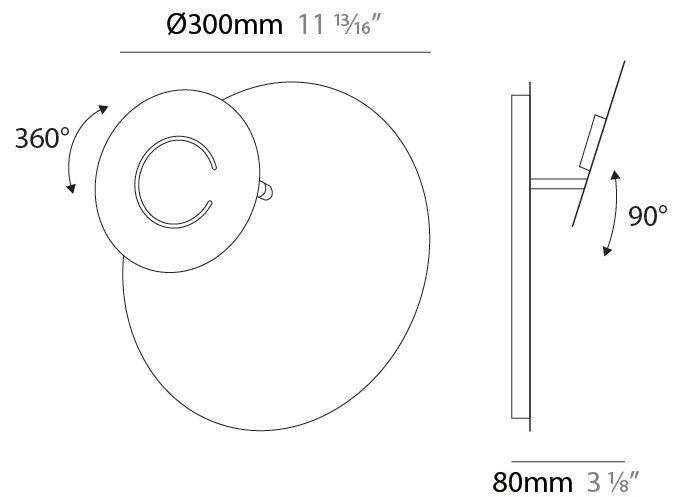

DOPPIOZERO SURFACE

D132180-

base number   Finish Options   -   Finish Options

1. To build a product code in our configurator select the specify button on the base model # product page
2. To build a manual product code on this datasheet choose from the options listed below in blue font and add the suffix to the base model #

GENERAL

Series: DoppioZero
Partner: Knikerboker
Division: Design
Installation: Surface
Product Type: Wall Surface
Mounting Location: Wall
Light Distribution: Indirect

PHYSICAL

Shape: Round
Diameter (mm): 300
Diameter (in): 11 ¹³/₁₆
Height (mm): 300
Height (in): 11 ¹³/₁₆
Extension (mm): 90
Extension (in): 3 ⁹/₁₆
Fixture Finish: EWH / EBK / MAN / COF / PRD / SLF / GLF / CLF / BRL
Accent Finish: EWH / EBK / MAN / COF / PRD / SLF / GLF / CLF / BRL
Fixture Material: Aluminum

ELECTRICAL

Lamp Type: LED
Input Wattage (W): 16
Dimming: Non-Dimming / Phase Dimming (120vac Only)
Driver Included: No
Driver Location: Remote
Driver Type: Constant Current - Universal
Driver Class: Class 2
Input Voltage (V): 120 - 277
Constant Current (MA): 500

LED

Color Temperature (°K): 3000
Max. Delivered Lumen (lm): 2900
CRI: >85 CRI
Lamp Life (hrs): 50000

OPTICAL

Adjustability: Tilt 90°

RATINGS AND CERTIFICATIONS

Certified By: Certified for North American Standards
IP rating: IP20

PROJECT	
TYPE	
SPECIFIER	
QUANTITY	
DATE