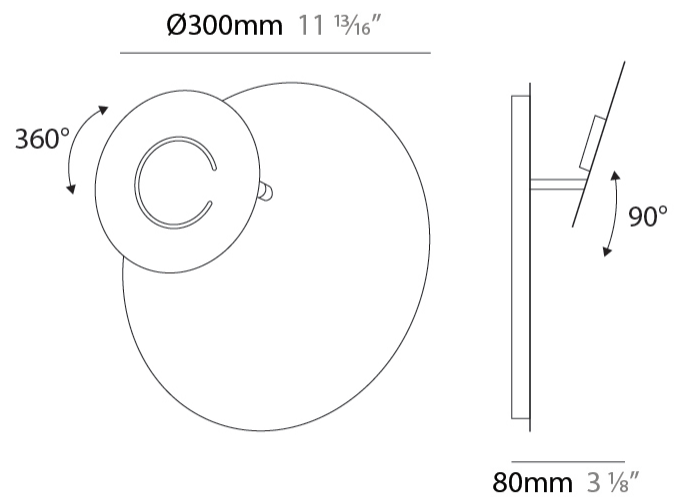

GENERAL

Series: DoppioZero
Partner: Knikerboker
Division: Design
Installation: Surface
Product Type: Wall Surface
Mounting Location: Wall
Light Distribution: Indirect

PHYSICAL

Shape: Round
Diameter (mm): 300
Diameter (in): 11 ¹³ / ₁₆
Height (mm): 300
Height (in): 11 ¹³ / ₁₆
Extension (mm): 90
Extension (in): 3 ⁹ / ₁₆
Fixture Finish: EWH / EBK / MAN / COF / PRD / SLF / GLF / CLF / BRL
Accent Finish: EWH / EBK / MAN / COF / PRD / SLF / GLF / CLF / BRL
Fixture Material: Aluminum

LED

Color Temperature (°K): 3000
Max. Delivered Lumen (lm): 2900
CRI: >85 CRI
Lamp Life (hrs): 50000

OPTICAL

Adjustability: Tilt 90°

RATINGS AND CERTIFICATIONS

Certified By: Certified for North American Standards
IP rating: IP20