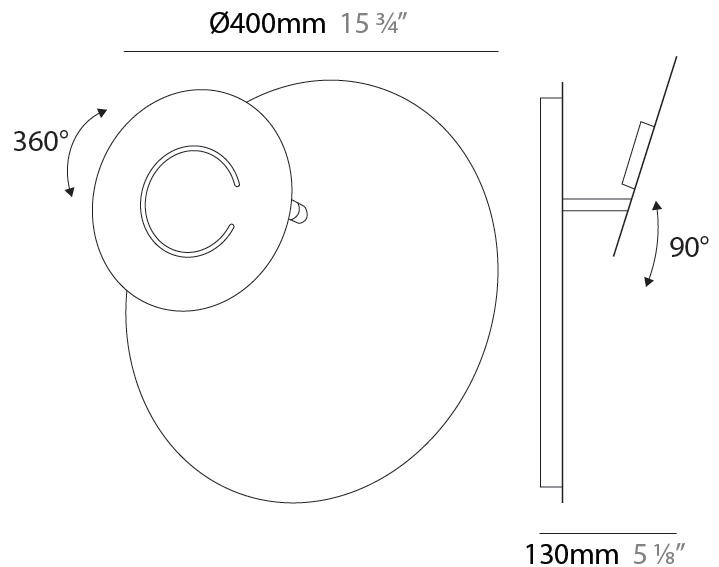

PROJECT	
TYPE	
SPECIFIER	
QUANTITY	
DATE	

DOPPIOZERO SURFACE

D132181-

base number	Finish Options	Finish Options

1. To build a product code in our configurator select the specify button on the base model # product page
2. To build a manual product code on this datasheet choose from the options listed below in blue font and add the suffix to the base model #

GENERAL

Series: DoppioZero
Partner: Knikerboker
Division: Design
Installation: Surface
Product Type: Wall Surface
Mounting Location: Wall
Light Distribution: Indirect

PHYSICAL

Shape: Round
Diameter (mm): 300
Diameter (in): 11 ¹³/₁₆
Height (mm): 300
Height (in): 11 ¹³/₁₆
Extension (mm): 90
Extension (in): 3 ⁹/₁₆
Fixture Finish: EWH / EBK / MAN / COF / PRD / SLF / GLF / CLF / BRL
Accent Finish: EWH / EBK / MAN / COF / PRD / SLF / GLF / CLF / BRL
Fixture Material: Aluminum

ELECTRICAL

Lamp Type: LED
Input Wattage (W): 16
Dimming: Non-Dimming / Phase Dimming (120vac Only)
Driver Included: No
Driver Location: Remote
Driver Type: Constant Current - Universal
Driver Class: Class 2
Input Voltage (V): 120 - 277
Constant Current (MA): 500

LED

Color Temperature (°K): 3000
Max. Delivered Lumen (lm): 2900
CRI: >85 CRI
Lamp Life (hrs): 50000

OPTICAL

Adjustability: Tilt 90°

RATINGS AND CERTIFICATIONS

Certified By: Certified for North American Standards
IP rating: IP20