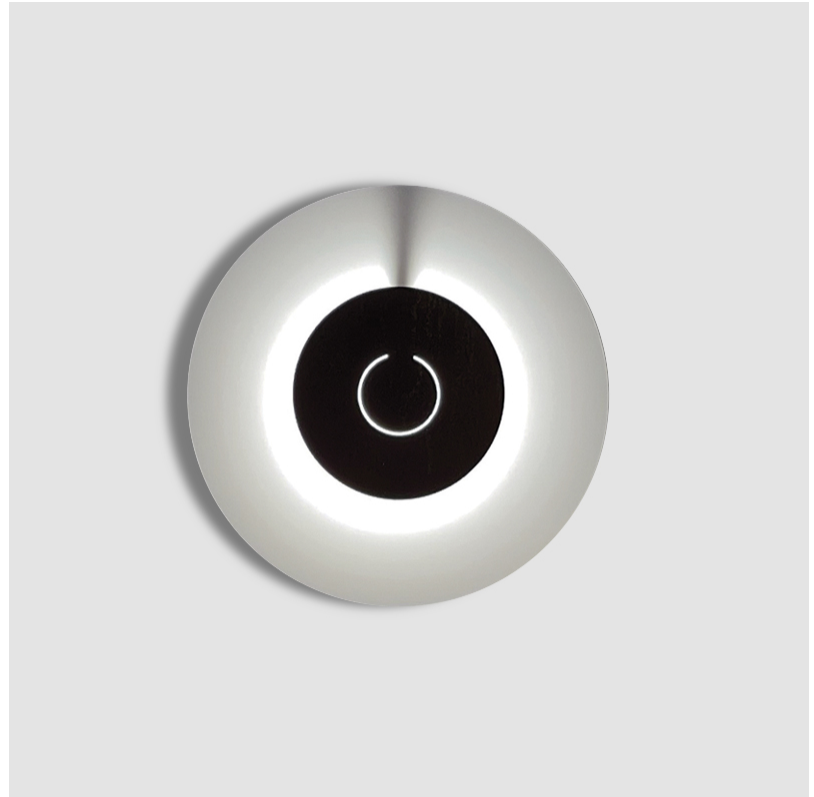

GENERAL

Series: DoppioZero
Partner: Knikerboker
Division: Design
Installation: Surface
Product Type: Wall Surface
Mounting Location: Wall
Light Distribution: Indirect

PHYSICAL

Shape: Round
Diameter (mm): 300
Diameter (in): 11 ¹³ / ₁₆
Height (mm): 300
Height (in): 11 ¹³ / ₁₆
Extension (mm): 90
Extension (in): 3 ⁹ / ₁₆
Fixture Finish: EWH / EBK / MAN / COF / PRD / SLF / GLF / CLF / BRL
Accent Finish: EWH / EBK / MAN / COF / PRD / SLF / GLF / CLF / BRL
Fixture Material: Aluminum

LED

Color Temperature (°K): 3000
Max. Delivered Lumen (lm): 2900
CRI: >85 CRI
Lamp Life (hrs): 50000

OPTICAL

Adjustability: Tilt 90°

RATINGS AND CERTIFICATIONS

Certified By: Certified for North American Standards
IP rating: IP20