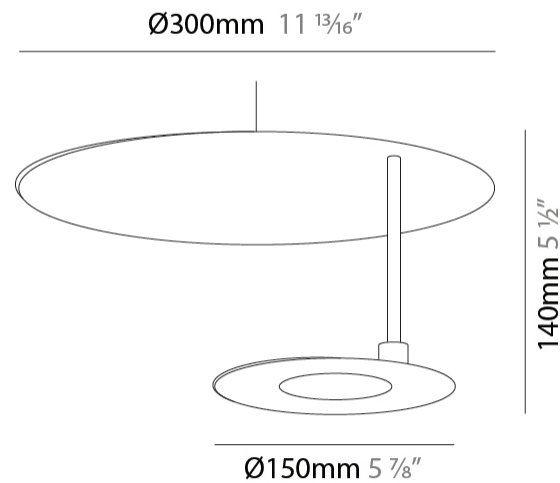

DOPPIOZERO SUSPENSION

D131582-

base number   Finish   Finish
Options   Options

1. To build a product code in our configurator select the specify button on the base model # product page
2. To build a manual product code on this datasheet choose from the options listed below in blue font and add the suffix to the base model #

GENERAL

Series: DoppioZero
Partner: Knikerboker
Division: Design
Installation: Suspension
Product Type: Pendant
Mounting Location: Ceiling
Light Distribution: Indirect

PHYSICAL

Shape: Round
Diameter (mm): 300
Diameter (in): 11 ¹³/₁₆
Height (mm): 140
Height (in): 5 ¹/₂
Max. Overall Height (mm): 1640
Max. Overall Height (in): 64 ⁹/₁₆
Fixture Finish: EWH / EBK / MAN / COF / PRD / SLF / GLF / CLF / BRL
Accent Finish: EWH / EBK / MAN / COF / PRD / SLF / GLF / CLF / BRL
Fixture Material: Aluminum
Cable Details: 1500mm / 59 1/16" Cable

ELECTRICAL

Lamp Type: LED
Input Wattage (W): 14
Dimming: Non-Dimming / Phase Dimming (120vac Only)
Driver Included: No
Driver Location: Remote
Driver Type: Constant Current - Universal
Driver Class: Class 2
Input Voltage (V): 120 - 277
Constant Current (MA): 500

LED

Color Temperature (°K): 3000
Max. Delivered Lumen (lm): 2900
CRI: >85 CRI
Lamp Life (hrs): 50000

OPTICAL

RATINGS AND CERTIFICATIONS

Certified By: Certified for North American Standards
IP rating: IP20

PROJECT
TYPE
SPECIFIER
QUANTITY
DATE