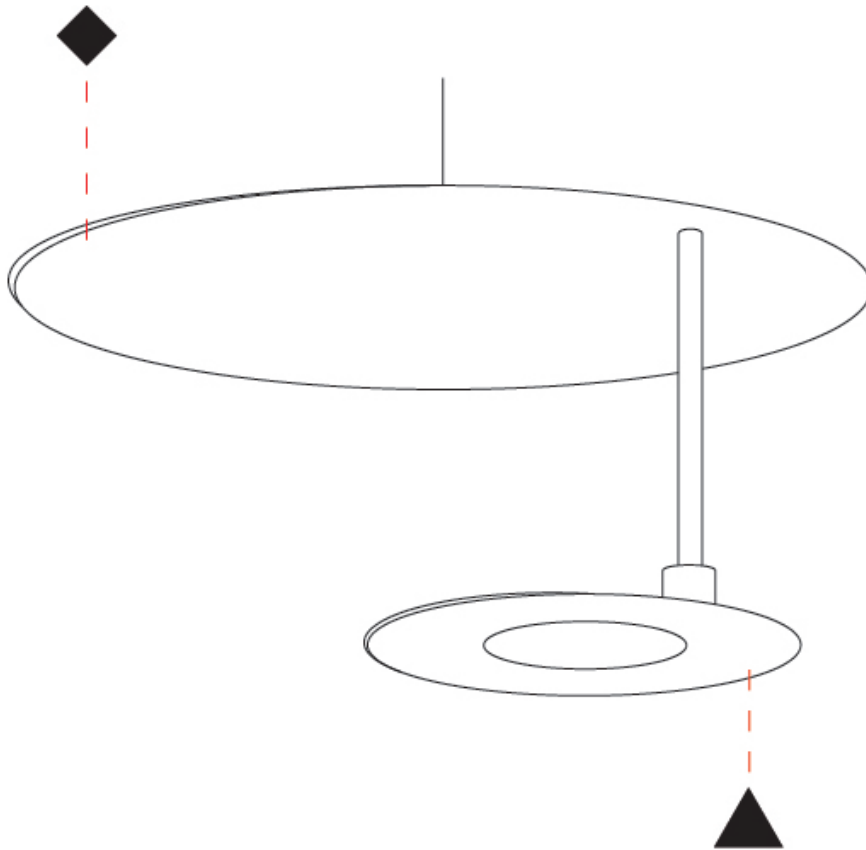

DOPPIOZERO SUSPENSION

D131583-

PROJECT	_____
TYPE	_____
SPECIFIER	_____
QUANTITY	_____
DATE	_____

D