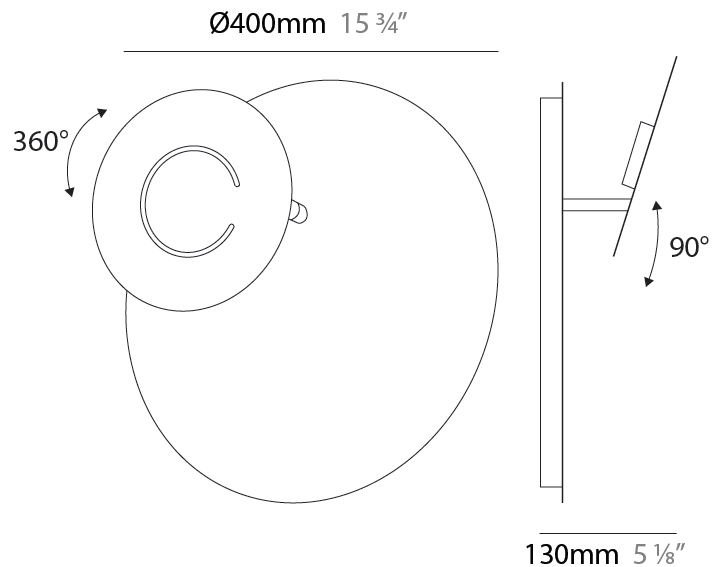

DOPPIOZERO SURFACE

D132181-

base number   Finish Options   Finish Options

1. To build a product code in our configurator select the specify button on the base model # product page
2. To build a manual product code on this datasheet choose from the options listed below in blue font and add the suffix to the base model #

GENERAL

Series: DoppioZero
Partner: Knikerboker
Division: Design
Installation: Surface
Product Type: Wall Surface
Mounting Location: Wall
Light Distribution: Indirect

PHYSICAL

Shape: Round
Diameter (mm): 300
Diameter (in): 11 ¹³/₁₆
Height (mm): 300
Height (in): 11 ¹³/₁₆
Extension (mm): 90
Extension (in): 3 ⁹/₁₆
Fixture Finish: EWH / EBK / MAN / COF / PRD / SLF / GLF / CLF / BRL
Accent Finish: EWH / EBK / MAN / COF / PRD / SLF / GLF / CLF / BRL
Fixture Material: Aluminum

ELECTRICAL

Lamp Type: LED
Input Wattage (W): 16
Dimming: Non-Dimming / Phase Dimming (120vac Only)
Driver Included: No
Driver Location: Remote
Driver Type: Constant Current - Universal
Driver Class: Class 2
Input Voltage (V): 120 - 277
Constant Current (MA): 500

LED

Color Temperature (°K): 3000
Max. Delivered Lumen (lm): 2900
CRI: >85 CRI
Lamp Life (hrs): 50000

OPTICAL

Adjustability: Tilt 90°

RATINGS AND CERTIFICATIONS

Certified By: Certified for North American Standards
IP rating: IP20

PROJECT
TYPE
SPECIFIER
QUANTITY
DATE