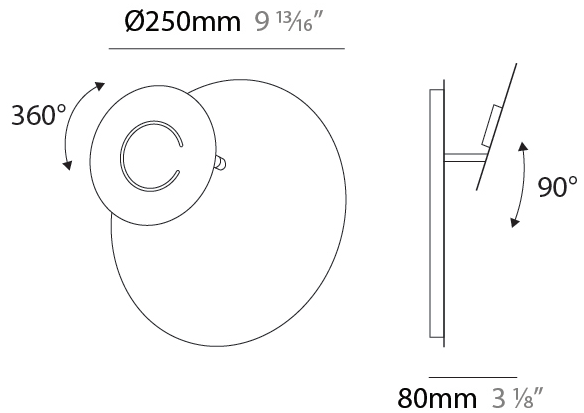

DOPPIOZERO SURFACE

D132179-

base number   Finish Options   -   Finish Options

1. To build a product code in our configurator select the specify button on the base model # product page
2. To build a manual product code on this datasheet choose from the options listed below in blue font and add the suffix to the base model #

GENERAL

Series: DoppioZero
Partner: Knikerboker
Division: Design
Installation: Surface
Product Type: Wall Surface
Mounting Location: Wall
Light Distribution: Indirect

PHYSICAL

Shape: Round
Diameter (mm): 250
Diameter (in): 9 ¹³/₁₆
Height (mm): 250
Height (in): 9 ¹³/₁₆
Extension (mm): 100
Extension (in): 3 ¹⁵/₁₆
Fixture Finish: EWH / EBK / MAN / COF / PRD / SLF / GLF / CLF / BRL
Accent Finish: EWH / EBK / MAN / COF / PRD / SLF / GLF / CLF / BRL
Fixture Material: Aluminum

ELECTRICAL

Lamp Type: LED
Input Wattage (W): 16
Dimming: Non-Dimming / Phase Dimming (120vac Only)
Driver Included: No
Driver Location: Remote
Driver Type: Constant Current - Universal
Driver Class: Class 2
Input Voltage (V): 120 - 277
Constant Current (MA): 500

LED

Color Temperature (°K): 3000
Max. Delivered Lumen (lm): 2900
CRI: >85 CRI
Lamp Life (hrs): 50000

OPTICAL

Adjustability: Tilt 90°

RATINGS AND CERTIFICATIONS

Certified By: Certified for North American Standards
IP rating: IP20

PROJECT	_____
TYPE	_____
SPECIFIER	_____
QUANTITY	_____
DATE	_____