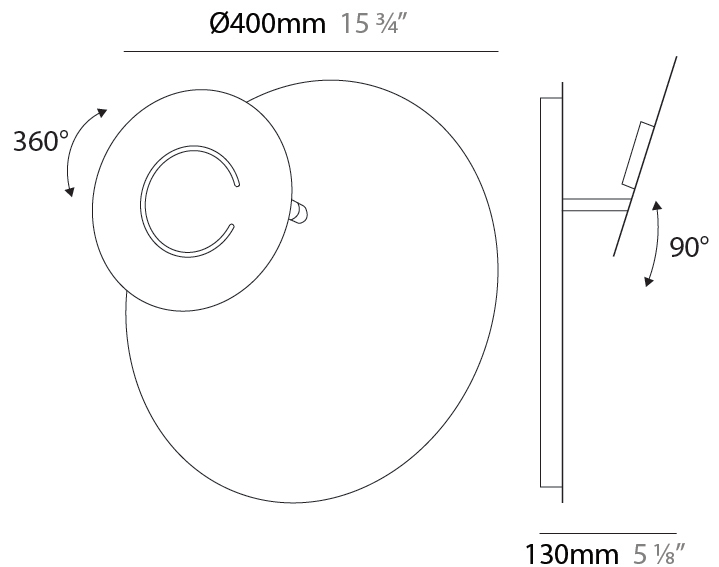

DOPPIOZERO SURFACE

D132181- -

base number   Finish Options   Finish Options

PROJECT
TYPE
SPECIFIER
QUANTITY
DATE

1. To build a product code in our configurator select the specify button on the base model # product page
2. To build a manual product code on this datasheet choose from the options listed below in blue font and add the suffix to the base model #

GENERAL

Series: DoppioZero
Partner: Knikerboker
Division: Design
Installation: Surface
Product Type: Wall Surface
Mounting Location: Wall
Light Distribution: Indirect

PHYSICAL

Shape: Round
Diameter (mm): 300
Diameter (in): 11 ¹³/₁₆
Height (mm): 300
Height (in): 11 ¹³/₁₆
Extension (mm): 90
Extension (in): 3 ⁹/₁₆
Fixture Finish: EWH / EBK / MAN / COF / PRD / SLF / GLF / CLF / BRL
Accent Finish: EWH / EBK / MAN / COF / PRD / SLF / GLF / CLF / BRL
Fixture Material: Aluminum

ELECTRICAL

Lamp Type: LED
Input Wattage (W): 16
Dimming: Non-Dimming / Phase Dimming (120vac Only)
Driver Included: No
Driver Location: Remote
Driver Type: Constant Current - Universal
Driver Class: Class 2
Input Voltage (V): 120 - 277
Constant Current (MA): 500

LED

Color Temperature (°K): 3000
Max. Delivered Lumen (lm): 2900
CRI: >85 CRI
Lamp Life (hrs): 50000

OPTICAL

Adjustability: Tilt 90°

RATINGS AND CERTIFICATIONS

Certified By: Certified for North American Standards
IP rating: IP20