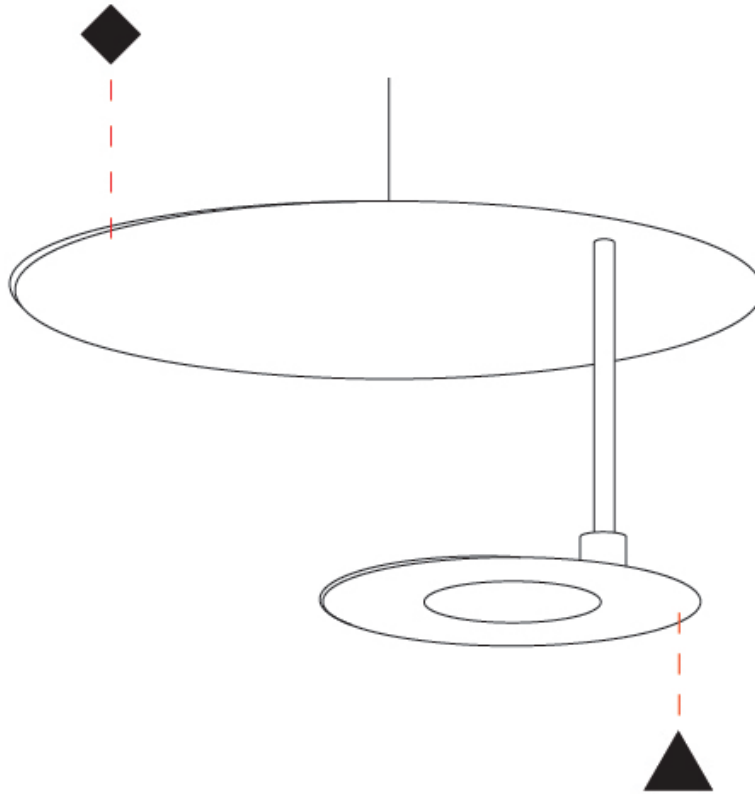

DOPPIOZERO SUSPENSION

D131581-

PROJECT

TYPE

SPECIFIER

QUANTITY

DATE

D