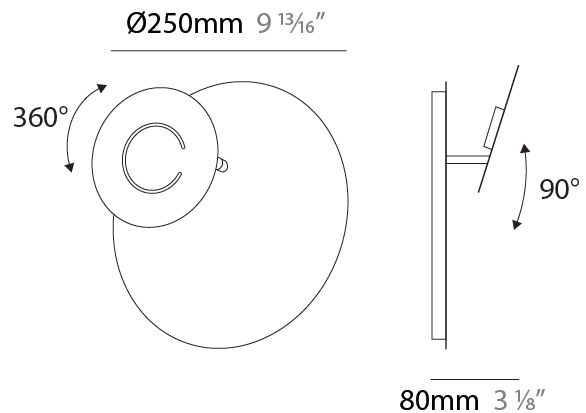

DOPPIOZERO SURFACE

D132179-

base number   Finish Options   -   Finish Options

1. To build a product code in our configurator select the specify button on the base model # product page
2. To build a manual product code on this datasheet choose from the options listed below in blue font and add the suffix to the base model #

GENERAL

Series: DoppioZero
Partner: Knikerboker
Division: Design
Installation: Surface
Product Type: Wall Surface
Mounting Location: Wall
Light Distribution: Indirect

PHYSICAL

Shape: Round
Diameter (mm): 250
Diameter (in): 9 ¹³/₁₆
Height (mm): 250
Height (in): 9 ¹³/₁₆
Extension (mm): 100
Extension (in): 3 ¹⁵/₁₆
Fixture Finish: EWH / EBK / MAN / COF / PRD / SLF / GLF / CLF / BRL
Accent Finish: EWH / EBK / MAN / COF / PRD / SLF / GLF / CLF / BRL
Fixture Material: Aluminum

ELECTRICAL

Lamp Type: LED
Input Wattage (W): 16
Dimming: Non-Dimming / Phase Dimming (120vac Only)
Driver Included: No
Driver Location: Remote
Driver Type: Constant Current - Universal
Driver Class: Class 2
Input Voltage (V): 120 - 277
Constant Current (MA): 500

LED

Color Temperature (°K): 3000
Max. Delivered Lumen (lm): 2900
CRI: >85 CRI
Lamp Life (hrs): 50000

OPTICAL

Adjustability: Tilt 90°

RATINGS AND CERTIFICATIONS

Certified By: Certified for North American Standards
IP rating: IP20

PROJECT
TYPE
SPECIFIER
QUANTITY
DATE