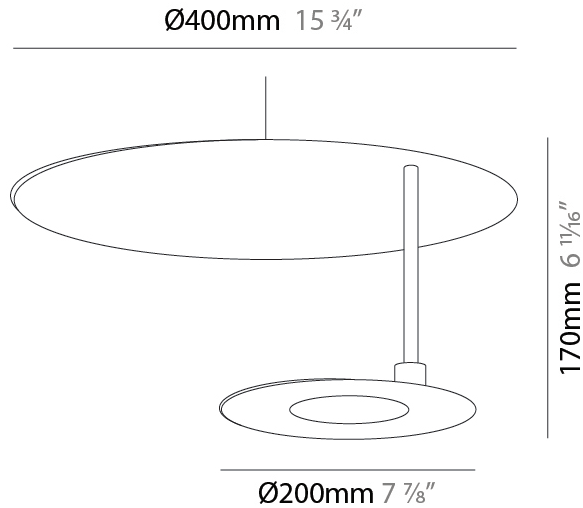

#### PHYSICAL

Shape: Round  
 Diameter (mm): 250  
 Diameter (in): 9 <sup>13</sup>/<sub>16</sub>  
 Height (mm): 120  
 Height (in): 4 <sup>3</sup>/<sub>4</sub>  
 Max. Overall Height (mm): 1620  
 Max. Overall Height (in): 63 <sup>3</sup>/<sub>4</sub>  
 Fixture Finish: EWH / EBK / MAN / COF / PRD / SLF / GLF / CLF / BRL  
 Accent Finish: EWH / EBK / MAN / COF / PRD / SLF / GLF / CLF / BRL  
 Fixture Material: Aluminum  
 Cable Details: 1500mm / 59 1/16" Cable

#### PHYSICAL

Shape: Round  
 Diameter (mm): 300  
 Diameter (in): 11 <sup>13</sup>/<sub>16</sub>  
 Height (mm): 140  
 Height (in): 5 <sup>1</sup>/<sub>2</sub>  
 Max. Overall Height (mm): 1640  
 Max. Overall Height (in): 64 <sup>9</sup>/<sub>16</sub>  
 Fixture Finish: EWH / EBK / MAN / COF / PRD / SLF / GLF / CLF / BRL  
 Accent Finish: EWH / EBK / MAN / COF / PRD / SLF / GLF / CLF / BRL  
 Fixture Material: Aluminum  
 Cable Details: 1500mm / 59 1/16" Cable

#### PHYSICAL

Shape: Round  
 Diameter (mm): 300  
 Diameter (in): 11 <sup>13</sup>/<sub>16</sub>  
 Height (mm): 170  
 Height (in): 6 <sup>11</sup>/<sub>16</sub>  
 Max. Overall Height (mm): 1670  
 Max. Overall Height (in): 65 <sup>3</sup>/<sub>4</sub>  
 Fixture Finish: EWH / EBK / MAN / COF / PRD / SLF / GLF / CLF / BRL  
 Accent Finish: EWH / EBK / MAN / COF / PRD / SLF / GLF / CLF / BRL  
 Fixture Material: Aluminum  
 Cable Details: 1500mm / 59 1/16" Cable