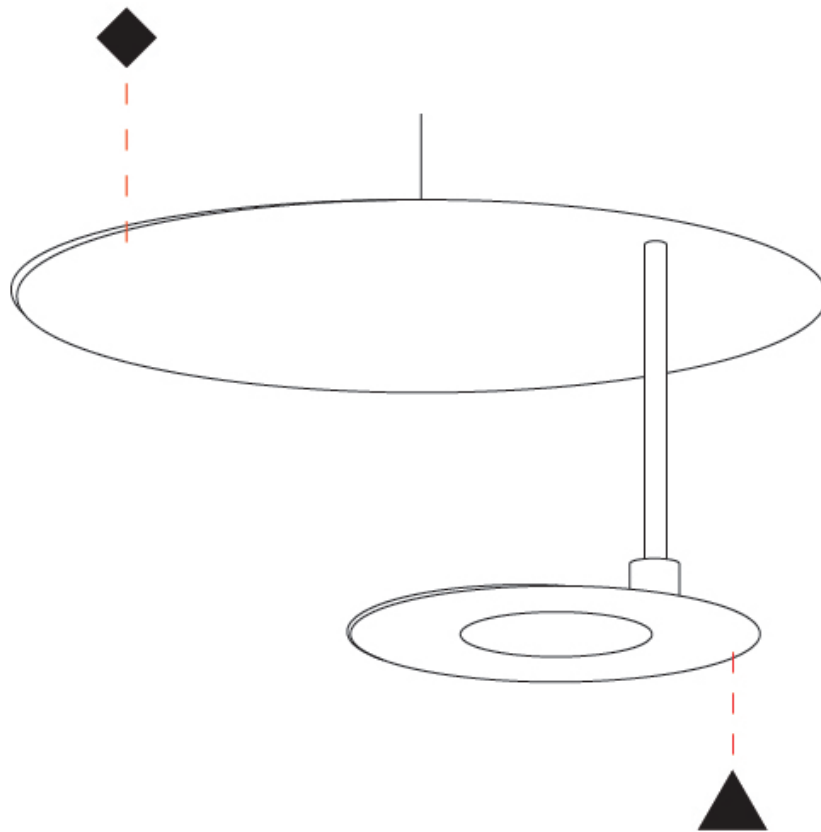

DOPPIOZERO SUSPENSION

D131582-

PROJECT	_____
TYPE	_____
SPECIFIER	_____
QUANTITY	_____
DATE	_____

D