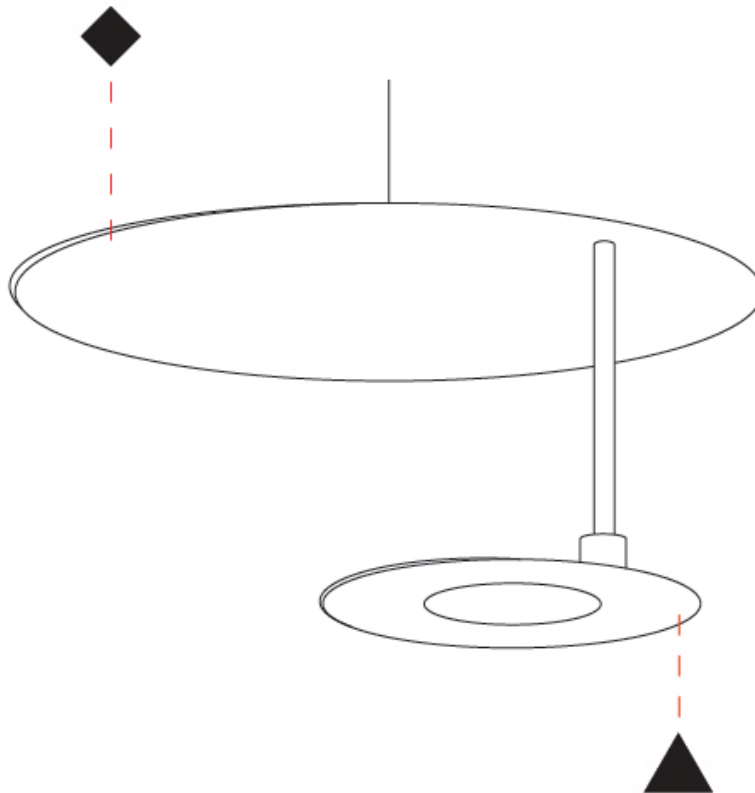

DOPPIOZERO SUSPENSION

D131581-

PROJECT _____

TYPE _____

SPECIFIER _____

QUANTITY _____

DATE _____

D