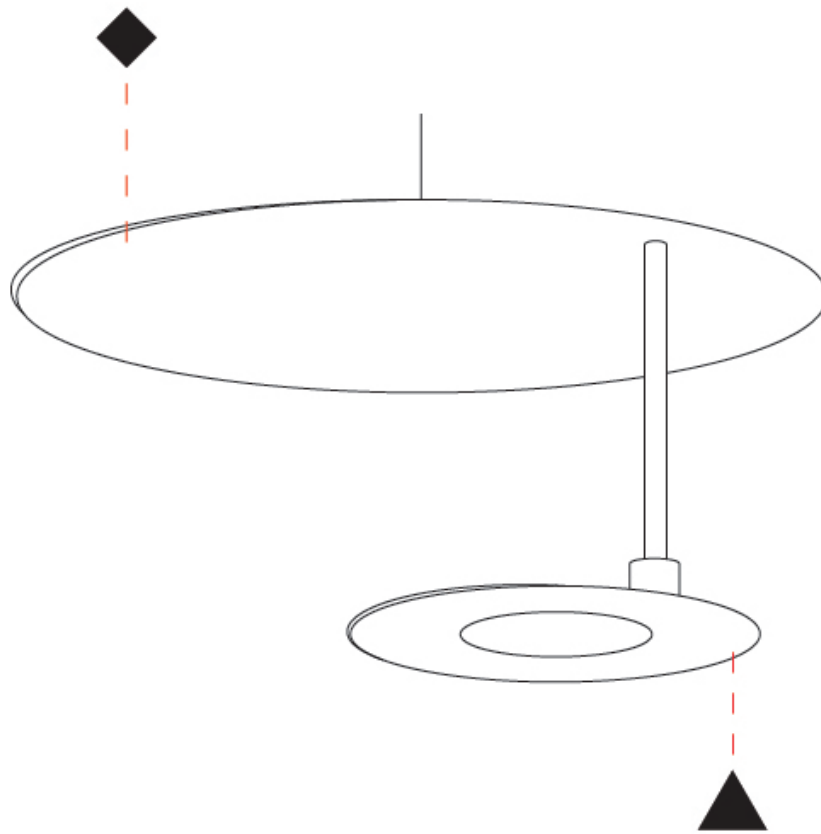

DOPPIOZERO SUSPENSION

D131582-

PROJECT	_____
TYPE	_____
SPECIFIER	_____
QUANTITY	_____
DATE	_____

D