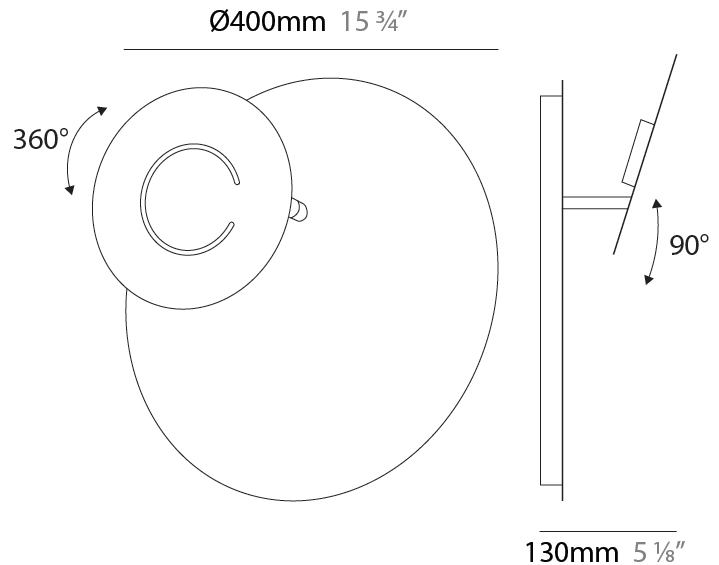

DOPPIOZERO SURFACE

D132181- _____

base number   Finish   Finish
Options   Options

1. To build a product code in our configurator select the specify button on the base model # product page
2. To build a manual product code on this datasheet choose from the options listed below in blue font and add the suffix to the base model #

GENERAL

Series: DoppioZero
Partner: Knikerboker
Division: Design
Installation: Surface
Product Type: Wall Surface
Mounting Location: Wall
Light Distribution: Indirect

PHYSICAL

Shape: Round
Diameter (mm): 300
Diameter (in): 11 ¹³/₁₆
Height (mm): 300
Height (in): 11 ¹³/₁₆
Extension (mm): 90
Extension (in): 3 ⁹/₁₆
Fixture Finish: EWH / EBK / MAN / COF / PRD / SLF / GLF / CLF / BRL
Accent Finish: EWH / EBK / MAN / COF / PRD / SLF / GLF / CLF / BRL
Fixture Material: Aluminum

ELECTRICAL

Lamp Type: LED
Input Wattage (W): 16
Dimming: Non-Dimming / Phase Dimming (120vac Only)
Driver Included: No
Driver Location: Remote
Driver Type: Constant Current - Universal
Driver Class: Class 2
Input Voltage (V): 120 - 277
Constant Current (MA): 500

LED

Color Temperature (°K): 3000
Max. Delivered Lumen (lm): 2900
CRI: >85 CRI
Lamp Life (hrs): 50000

OPTICAL

Adjustability: Tilt 90°

RATINGS AND CERTIFICATIONS

Certified By: Certified for North American Standards
IP rating: IP20

PROJECT
TYPE
SPECIFIER
QUANTITY
DATE