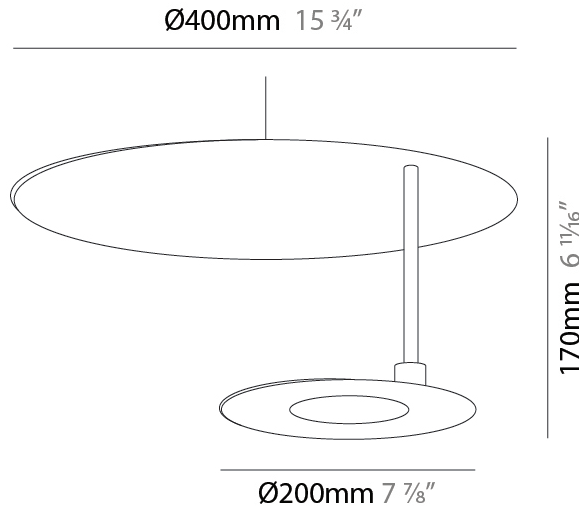

PROJECT	_____
TYPE	_____
SPECIFIER	_____
QUANTITY	_____
DATE	_____

DOPPIOZERO SUSPENSION

D131583-

base number   Finish   Finish
Options   Options

1. To build a product code in our configurator select the specify button on the base model # product page
2. To build a manual product code on this datasheet choose from the options listed below in blue font and add the suffix to the base model #

GENERAL

Series: DoppioZero
Partner: Knikerboker
Division: Design
Installation: Suspension
Product Type: Pendant
Mounting Location: Ceiling
Light Distribution: Indirect

PHYSICAL

Shape: Round
Diameter (mm): 300
Diameter (in): 11 ¹³/₁₆
Height (mm): 170
Height (in): 6 ¹¹/₁₆
Max. Overall Height (mm): 1670
Max. Overall Height (in): 65 ³/₄
Fixture Finish: EWH / EBK / MAN / COF / PRD / SLF / GLF / CLF / BRL
Accent Finish: EWH / EBK / MAN / COF / PRD / SLF / GLF / CLF / BRL
Fixture Material: Aluminum
Cable Details: 1500mm / 59 1/16" Cable

ELECTRICAL

Lamp Type: LED
Input Wattage (W): 14
Dimming: Non-Dimming / Phase Dimming (120vac Only)
Driver Included: No
Driver Location: Remote
Driver Type: Constant Current - Universal
Driver Class: Class 2
Input Voltage (V): 120 - 277
Constant Current (MA): 500

LED

Color Temperature (°K): 3000
Max. Delivered Lumen (lm): 2900
CRI: >85 CRI
Lamp Life (hrs): 50000

OPTICAL

RATINGS AND CERTIFICATIONS

Certified By: Certified for North American Standards
IP rating: IP20