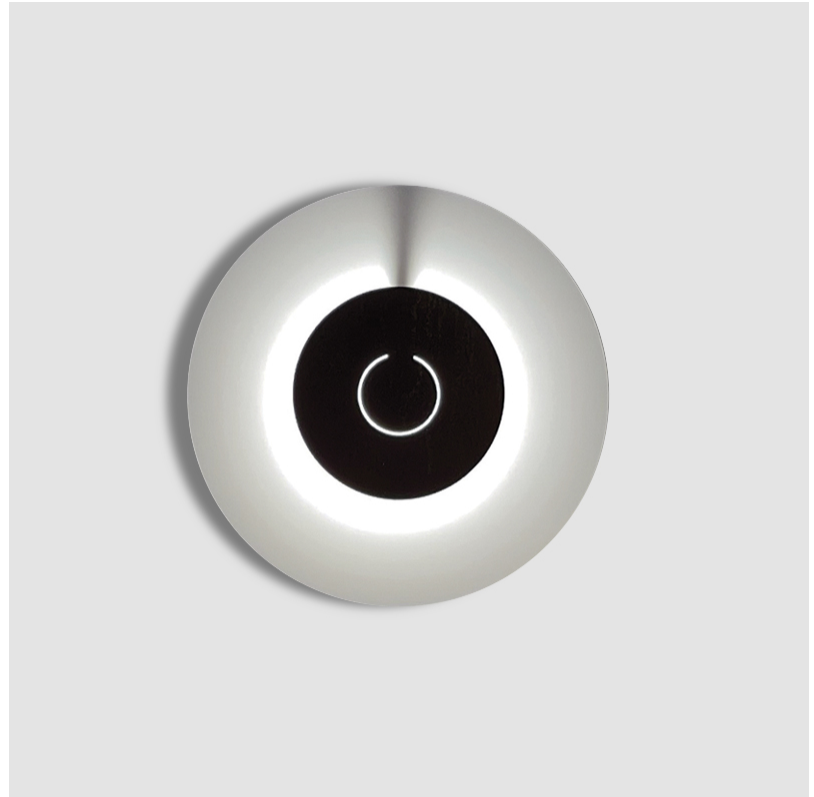

DOPPIOZERO SURFACE

D132181- _____

base number   Finish   Finish
Options   Options

1. To build a product code in our configurator select the specify button on the base model # product page
2. To build a manual product code on this datasheet choose from the options listed below in blue font and add the suffix to the base model #

GENERAL

Series: DoppioZero
Partner: Knikerboker
Division: Design
Installation: Surface
Product Type: Wall Surface
Mounting Location: Wall
Light Distribution: Indirect

PHYSICAL

Shape: Round
Diameter (mm): 300
Diameter (in): 11 ¹³/₁₆
Height (mm): 300
Height (in): 11 ¹³/₁₆
Extension (mm): 90
Extension (in): 3 ⁹/₁₆
Fixture Finish: EWH / EBK / MAN / COF / PRD / SLF / GLF / CLF / BRL
Accent Finish: EWH / EBK / MAN / COF / PRD / SLF / GLF / CLF / BRL
Fixture Material: Aluminum

ELECTRICAL

Lamp Type: LED
Input Wattage (W): 16
Dimming: Non-Dimming / Phase Dimming (120vac Only)
Driver Included: No
Driver Location: Remote
Driver Type: Constant Current - Universal
Driver Class: Class 2
Input Voltage (V): 120 - 277
Constant Current (MA): 500

LED

Color Temperature (°K): 3000
Max. Delivered Lumen (lm): 2900
CRI: >85 CRI
Lamp Life (hrs): 50000

OPTICAL

Adjustability: Tilt 90°

RATINGS AND CERTIFICATIONS

Certified By: Certified for North American Standards
IP rating: IP20

PROJECT
TYPE
SPECIFIER
QUANTITY
DATE