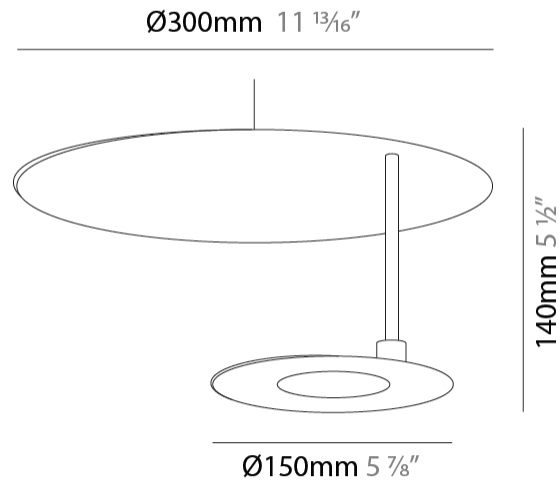

PROJECT	
TYPE	
SPECIFIER	
QUANTITY	
DATE	

DOPPIOZERO SUSPENSION

D131582-

base number	Finish	Finish
	Options	Options

1. To build a product code in our configurator select the specify button on the base model # product page
2. To build a manual product code on this datasheet choose from the options listed below in blue font and add the suffix to the base model #

GENERAL

Series: DoppioZero
Partner: Knikerboker
Division: Design
Installation: Suspension
Product Type: Pendant
Mounting Location: Ceiling
Light Distribution: Indirect

PHYSICAL

Shape: Round
Diameter (mm): 300
Diameter (in): 11 ¹³/₁₆
Height (mm): 140
Height (in): 5 ¹/₂
Max. Overall Height (mm): 1640
Max. Overall Height (in): 64 ⁹/₁₆
Fixture Finish: EWH / EBK / MAN / COF / PRD / SLF / GLF / CLF / BRL
Accent Finish: EWH / EBK / MAN / COF / PRD / SLF / GLF / CLF / BRL
Fixture Material: Aluminum
Cable Details: 1500mm / 59 1/16" Cable

ELECTRICAL

Lamp Type: LED
Input Wattage (W): 14
Dimming: Non-Dimming / Phase Dimming (120vac Only)
Driver Included: No
Driver Location: Remote
Driver Type: Constant Current - Universal
Driver Class: Class 2
Input Voltage (V): 120 - 277
Constant Current (MA): 500

LED

Color Temperature (°K): 3000
Max. Delivered Lumen (lm): 2900
CRI: >85 CRI
Lamp Life (hrs): 50000

OPTICAL

RATINGS AND CERTIFICATIONS

Certified By: Certified for North American Standards
IP rating: IP20