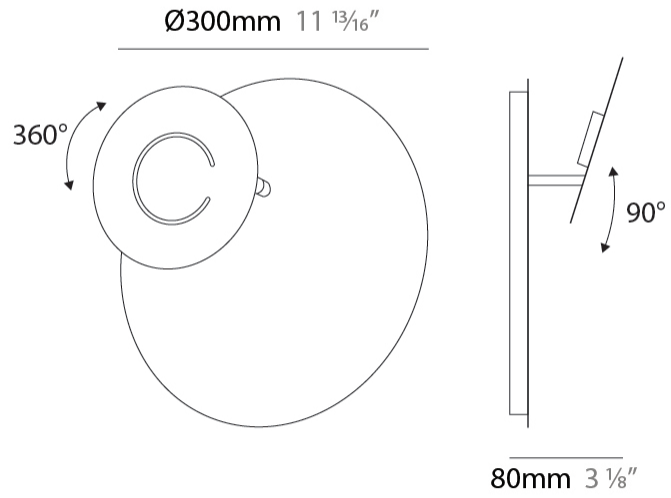

GENERAL

Series: DoppioZero
 Partner: Knikerboker
 Division: Design
 Installation: Surface
 Product Type: Wall Surface
 Mounting Location: Wall
 Light Distribution: Indirect

PHYSICAL

Shape: Round
 Diameter (mm): 300
 Diameter (in): 11 ¹³/₁₆
 Height (mm): 300
 Height (in): 11 ¹³/₁₆
 Extension (mm): 90
 Extension (in): 3 ⁹/₁₆
 Fixture Finish: EWH / EBK / MAN / COF / PRD / SLF / GLF / CLF / BRL
 Accent Finish: EWH / EBK / MAN / COF / PRD / SLF / GLF / CLF / BRL
 Fixture Material: Aluminum

LED

Color Temperature (°K): 3000
 Max. Delivered Lumen (lm): 2900
 CRI: >85 CRI
 Lamp Life (hrs): 50000

OPTICAL

Adjustability: Tilt 90°

RATINGS AND CERTIFICATIONS

Certified By: Certified for North American Standards
 IP rating: IP20