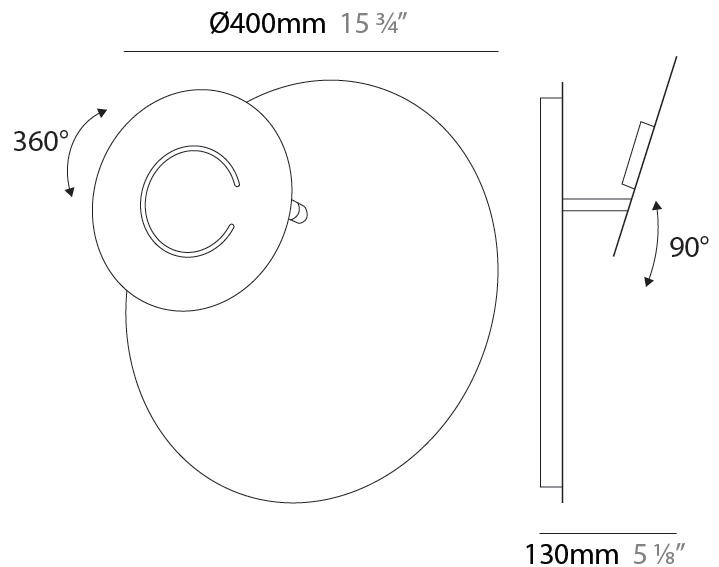

DOPPIOZERO SURFACE

D132181-

base number   Finish Options   -   Finish Options

1. To build a product code in our configurator select the specify button on the base model # product page
2. To build a manual product code on this datasheet choose from the options listed below in blue font and add the suffix to the base model #

GENERAL

Series: DoppioZero
Partner: Knikerboker
Division: Design
Installation: Surface
Product Type: Wall Surface
Mounting Location: Wall
Light Distribution: Indirect

PHYSICAL

Shape: Round
Diameter (mm): 300
Diameter (in): 11 ¹³/₁₆
Height (mm): 300
Height (in): 11 ¹³/₁₆
Extension (mm): 90
Extension (in): 3 ⁹/₁₆
Fixture Finish: EWH / EBK / MAN / COF / PRD / SLF / GLF / CLF / BRL
Accent Finish: EWH / EBK / MAN / COF / PRD / SLF / GLF / CLF / BRL
Fixture Material: Aluminum

ELECTRICAL

Lamp Type: LED
Input Wattage (W): 16
Dimming: Non-Dimming / Phase Dimming (120vac Only)
Driver Included: No
Driver Location: Remote
Driver Type: Constant Current - Universal
Driver Class: Class 2
Input Voltage (V): 120 - 277
Constant Current (MA): 500

LED

Color Temperature (°K): 3000
Max. Delivered Lumen (lm): 2900
CRI: >85 CRI
Lamp Life (hrs): 50000

OPTICAL

Adjustability: Tilt 90°

RATINGS AND CERTIFICATIONS

Certified By: Certified for North American Standards
IP rating: IP20

PROJECT
TYPE
SPECIFIER
QUANTITY
DATE