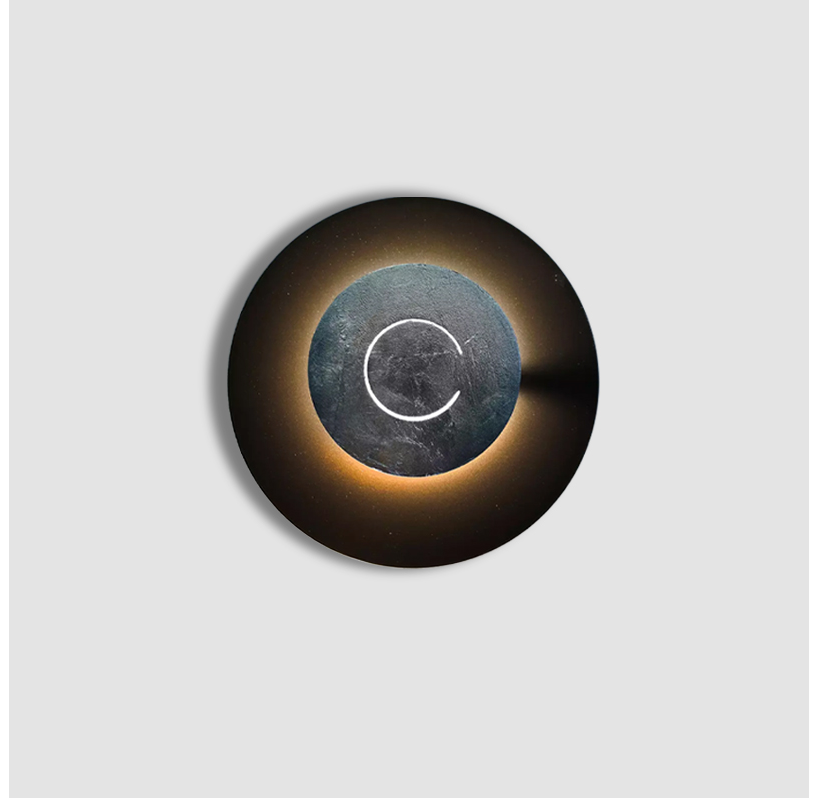

LED

Color Temperature (°K): 3000
 Max. Delivered Lumen (lm): 2900
 CRI: >85 CRI
 Lamp Life (hrs): 50000

OPTICAL

Adjustability: Tilt 90°

RATINGS AND CERTIFICATIONS

Certified By: Certified for North American Standards
 IP rating: IP20