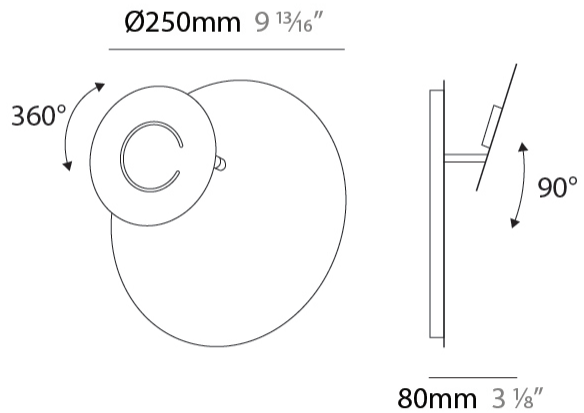

DOPPIOZERO SURFACE

D132179-

base number   Finish Options   -   Finish Options

1. To build a product code in our configurator select the specify button on the base model # product page
2. To build a manual product code on this datasheet choose from the options listed below in blue font and add the suffix to the base model #

GENERAL

Series: DoppioZero
Partner: Knikerboker
Division: Design
Installation: Surface
Product Type: Wall Surface
Mounting Location: Wall
Light Distribution: Indirect

PHYSICAL

Shape: Round
Diameter (mm): 250
Diameter (in): 9 ¹³/₁₆
Height (mm): 250
Height (in): 9 ¹³/₁₆
Extension (mm): 100
Extension (in): 3 ¹⁵/₁₆
Fixture Finish: EWH / EBK / MAN / COF / PRD / SLF / GLF / CLF / BRL
Accent Finish: EWH / EBK / MAN / COF / PRD / SLF / GLF / CLF / BRL
Fixture Material: Aluminum

ELECTRICAL

Lamp Type: LED
Input Wattage (W): 16
Dimming: Non-Dimming / Phase Dimming (120vac Only)
Driver Included: No
Driver Location: Remote
Driver Type: Constant Current - Universal
Driver Class: Class 2
Input Voltage (V): 120 - 277
Constant Current (MA): 500

LED

Color Temperature (°K): 3000
Max. Delivered Lumen (lm): 2900
CRI: >85 CRI
Lamp Life (hrs): 50000

OPTICAL

Adjustability: Tilt 90°

RATINGS AND CERTIFICATIONS

Certified By: Certified for North American Standards
IP rating: IP20

PROJECT	
TYPE	
SPECIFIER	
QUANTITY	
DATE