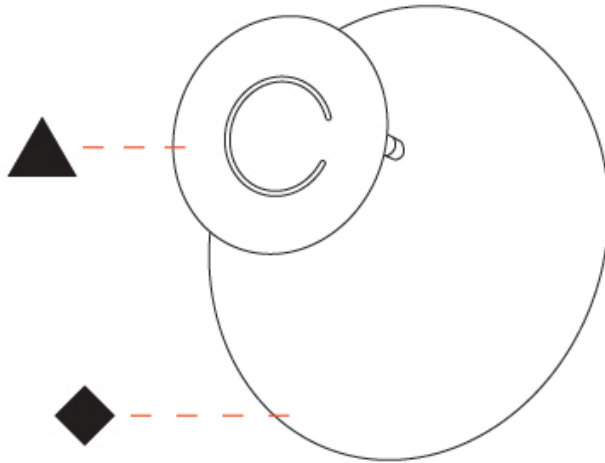

D132179-

PROJECT

TYPE

SPECIFIER

QUANTITY

DATE

D