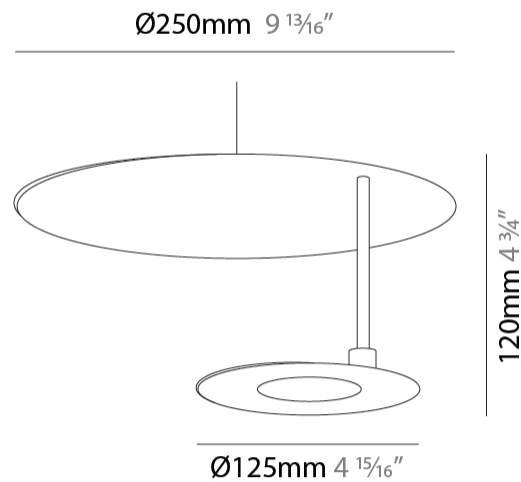

PROJECT	
TYPE	
SPECIFIER	
QUANTITY	
DATE	

DOPPIOZERO SUSPENSION

D131581-

base number	Finish Options	Finish Options

1. To build a product code in our configurator select the specify button on the base model # product page
2. To build a manual product code on this datasheet choose from the options listed below in blue font and add the suffix to the base model #

GENERAL

Series: DoppioZero
Partner: Knikerboker
Division: Design
Installation: Suspension
Product Type: Pendant
Mounting Location: Ceiling
Light Distribution: Indirect

PHYSICAL

Shape: Round
Diameter (mm): 250
Diameter (in): 9 ¹³/₁₆
Height (mm): 120
Height (in): 4 ³/₄
Max. Overall Height (mm): 1620
Max. Overall Height (in): 63 ³/₄
Fixture Finish: EWH / EBK / MAN / COF / PRD / SLF / GLF / CLF / BRL
Accent Finish: EWH / EBK / MAN / COF / PRD / SLF / GLF / CLF / BRL
Fixture Material: Aluminum
Cable Details: 1500mm / 59 1/16" Cable

ELECTRICAL

Lamp Type: LED
Input Wattage (W): 14
Dimming: Non-Dimming / Phase Dimming (120vac Only)
Driver Included: No
Driver Location: Remote
Driver Type: Constant Current - Universal
Driver Class: Class 2
Input Voltage (V): 120 - 277
Constant Current (MA): 500

LED

Color Temperature (°K): 3000
Max. Delivered Lumen (lm): 2900
CRI: >85 CRI
Lamp Life (hrs): 50000

OPTICAL

RATINGS AND CERTIFICATIONS

Certified By: Certified for North American Standards
IP rating: IP20