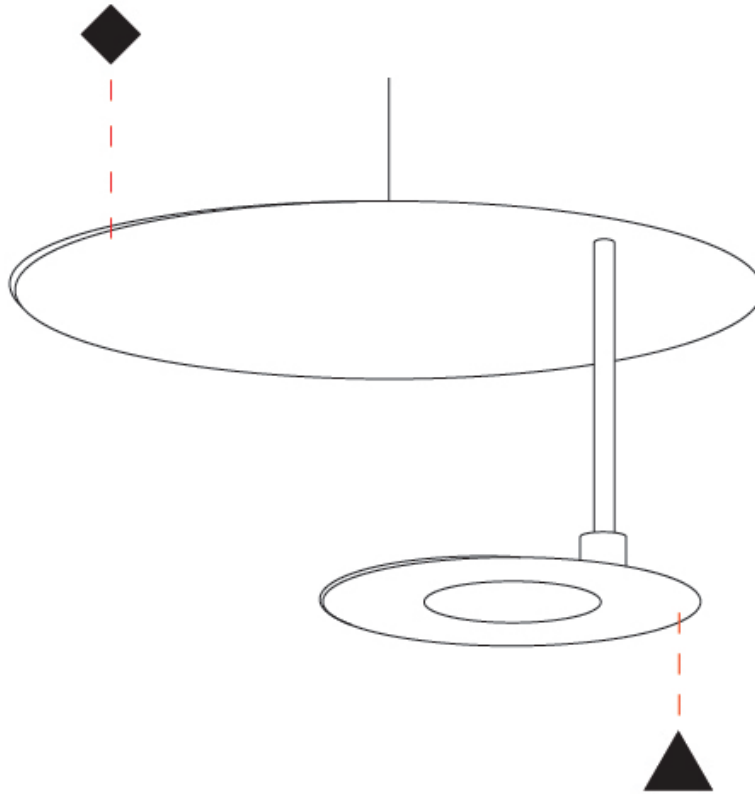

DOPPIOZERO SUSPENSION

D131581-

PROJECT _____

TYPE _____

SPECIFIER _____

QUANTITY _____

DATE _____

D