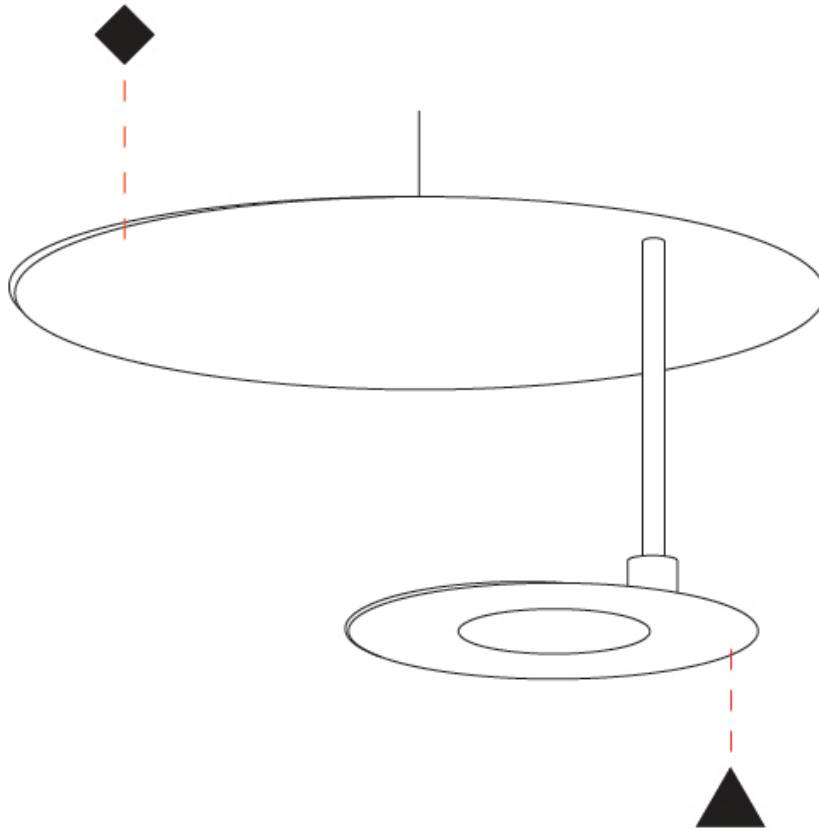

DOPPIOZERO SUSPENSION

D131582-

PROJECT

TYPE

SPECIFIER

QUANTITY

DATE

D