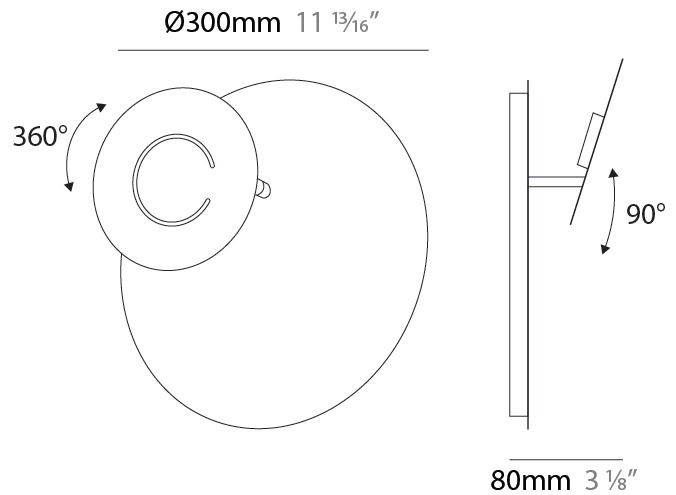

PROJECT	_____
TYPE	_____
SPECIFIER	_____
QUANTITY	_____
DATE	_____

DOPPIOZERO SURFACE

D132180-

base number   Finish   Finish
Options   Options

1. To build a product code in our configurator select the specify button on the base model # product page
2. To build a manual product code on this datasheet choose from the options listed below in blue font and add the suffix to the base model #

GENERAL

Series: DoppioZero
Partner: Knikerboker
Division: Design
Installation: Surface
Product Type: Wall Surface
Mounting Location: Wall
Light Distribution: Indirect

PHYSICAL

Shape: Round
Diameter (mm): 300
Diameter (in): 11 ¹³/₁₆
Height (mm): 300
Height (in): 11 ¹³/₁₆
Extension (mm): 90
Extension (in): 3 ⁹/₁₆
Fixture Finish: EWH / EBK / MAN / COF / PRD / SLF / GLF / CLF / BRL
Accent Finish: EWH / EBK / MAN / COF / PRD / SLF / GLF / CLF / BRL
Fixture Material: Aluminum

ELECTRICAL

Lamp Type: LED
Input Wattage (W): 16
Dimming: Non-Dimming / Phase Dimming (120vac Only)
Driver Included: No
Driver Location: Remote
Driver Type: Constant Current - Universal
Driver Class: Class 2
Input Voltage (V): 120 - 277
Constant Current (MA): 500

LED

Color Temperature (°K): 3000
Max. Delivered Lumen (lm): 2900
CRI: >85 CRI
Lamp Life (hrs): 50000

OPTICAL

Adjustability: Tilt 90°

RATINGS AND CERTIFICATIONS

Certified By: Certified for North American Standards
IP rating: IP20