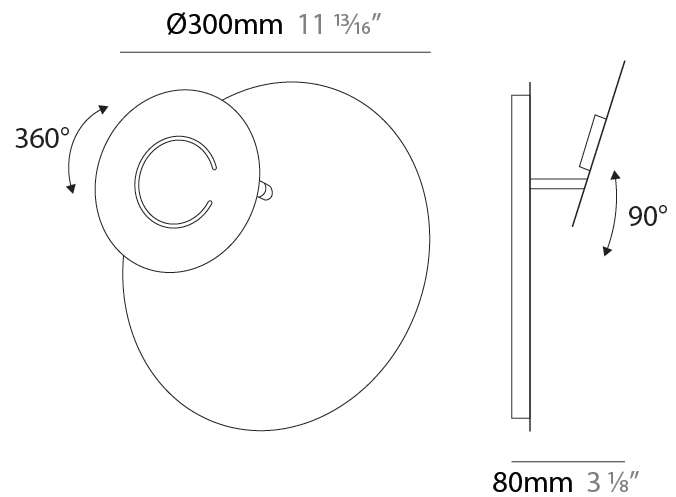

DOPPIOZERO SURFACE

D132180-

base number   Finish   Finish
Options   Options

1. To build a product code in our configurator select the specify button on the base model # product page
2. To build a manual product code on this datasheet choose from the options listed below in blue font and add the suffix to the base model #

GENERAL

Series: DoppioZero
Partner: Knikerboker
Division: Design
Installation: Surface
Product Type: Wall Surface
Mounting Location: Wall
Light Distribution: Indirect

PHYSICAL

Shape: Round
Diameter (mm): 300
Diameter (in): 11 ¹³/₁₆
Height (mm): 300
Height (in): 11 ¹³/₁₆
Extension (mm): 90
Extension (in): 3 ⁹/₁₆
Fixture Finish: EWH / EBK / MAN / COF / PRD / SLF / GLF / CLF / BRL
Accent Finish: EWH / EBK / MAN / COF / PRD / SLF / GLF / CLF / BRL
Fixture Material: Aluminum

ELECTRICAL

Lamp Type: LED
Input Wattage (W): 16
Dimming: Non-Dimming / Phase Dimming (120vac Only)
Driver Included: No
Driver Location: Remote
Driver Type: Constant Current - Universal
Driver Class: Class 2
Input Voltage (V): 120 - 277
Constant Current (MA): 500

LED

Color Temperature (°K): 3000
Max. Delivered Lumen (lm): 2900
CRI: >85 CRI
Lamp Life (hrs): 50000

OPTICAL

Adjustability: Tilt 90°

RATINGS AND CERTIFICATIONS

Certified By: Certified for North American Standards
IP rating: IP20

PROJECT
TYPE
SPECIFIER
QUANTITY
DATE