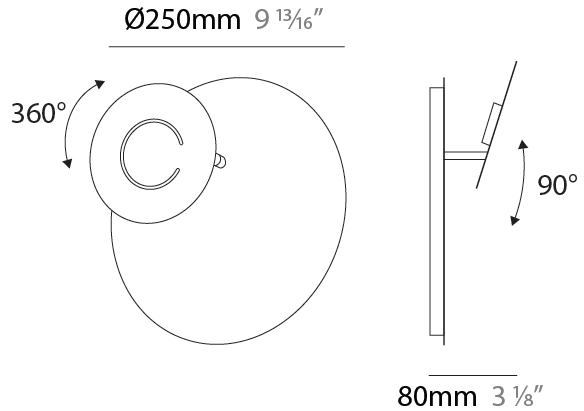

DOPPIOZERO SURFACE

D132179- _____ - _____

base number   Finish Options   Finish Options

1. To build a product code in our configurator select the specify button on the base model # product page
2. To build a manual product code on this datasheet choose from the options listed below in blue font and add the suffix to the base model #

GENERAL

Series: DoppioZero
Partner: Knikerboker
Division: Design
Installation: Surface
Product Type: Wall Surface
Mounting Location: Wall
Light Distribution: Indirect

PHYSICAL

Shape: Round
Diameter (mm): 250
Diameter (in): 9 ¹³/₁₆
Height (mm): 250
Height (in): 9 ¹³/₁₆
Extension (mm): 100
Extension (in): 3 ¹⁵/₁₆
Fixture Finish: EWH / EBK / MAN / COF / PRD / SLF / GLF / CLF / BRL
Accent Finish: EWH / EBK / MAN / COF / PRD / SLF / GLF / CLF / BRL
Fixture Material: Aluminum

ELECTRICAL

Lamp Type: LED
Input Wattage (W): 16
Dimming: Non-Dimming / Phase Dimming (120vac Only)
Driver Included: No
Driver Location: Remote
Driver Type: Constant Current - Universal
Driver Class: Class 2
Input Voltage (V): 120 - 277
Constant Current (MA): 500

LED

Color Temperature (°K): 3000
Max. Delivered Lumen (lm): 2900
CRI: >85 CRI
Lamp Life (hrs): 50000

OPTICAL

Adjustability: Tilt 90°

RATINGS AND CERTIFICATIONS

Certified By: Certified for North American Standards
IP rating: IP20

PROJECT	_____
TYPE	_____
SPECIFIER	_____
QUANTITY	_____
DATE	_____