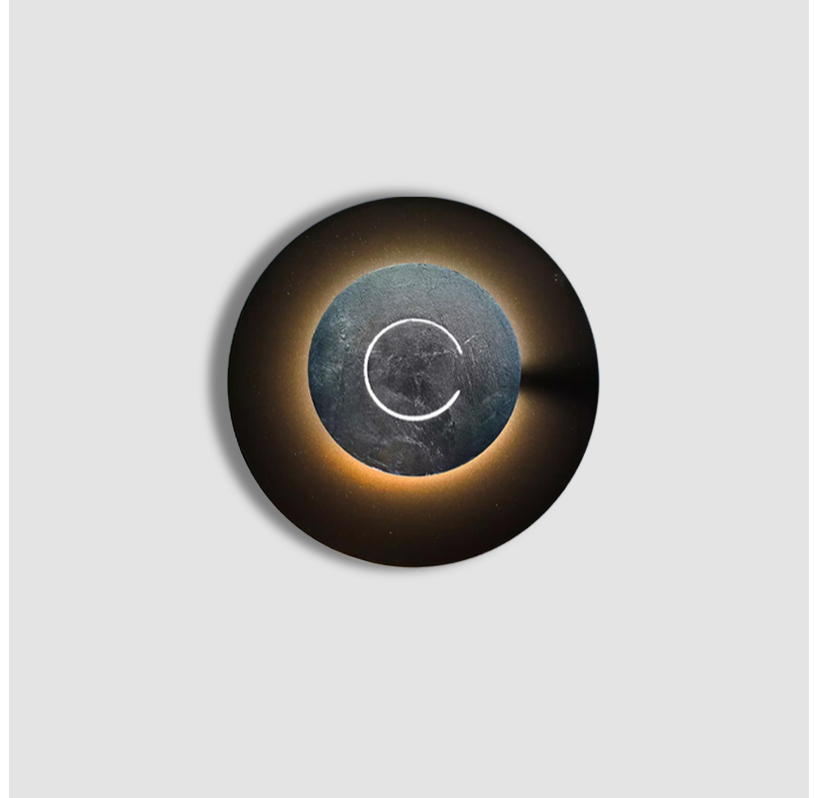

LED

Color Temperature (°K): 3000
 Max. Delivered Lumen (lm): 2900
 CRI: >85 CRI
 Lamp Life (hrs): 50000

OPTICAL

Adjustability: Tilt 90°

RATINGS AND CERTIFICATIONS

Certified By: Certified for North American Standards
 IP rating: IP20