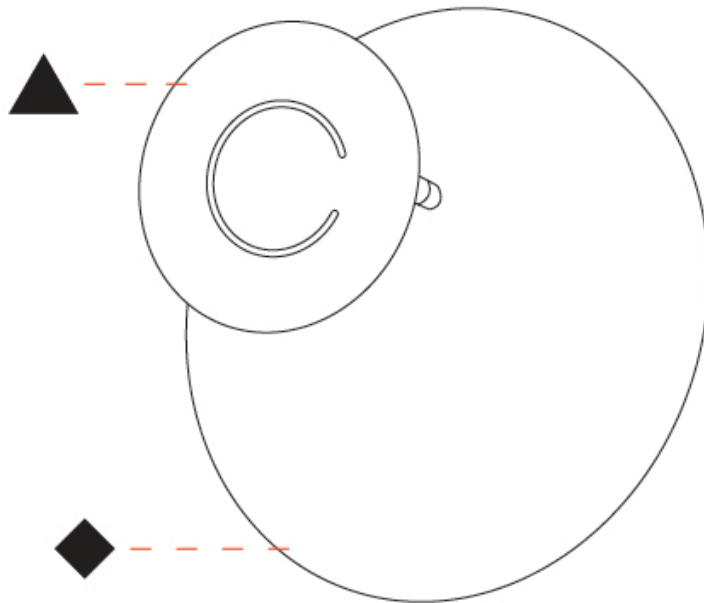

D132180-

PROJECT

TYPE

SPECIFIER

QUANTITY

DATE

D