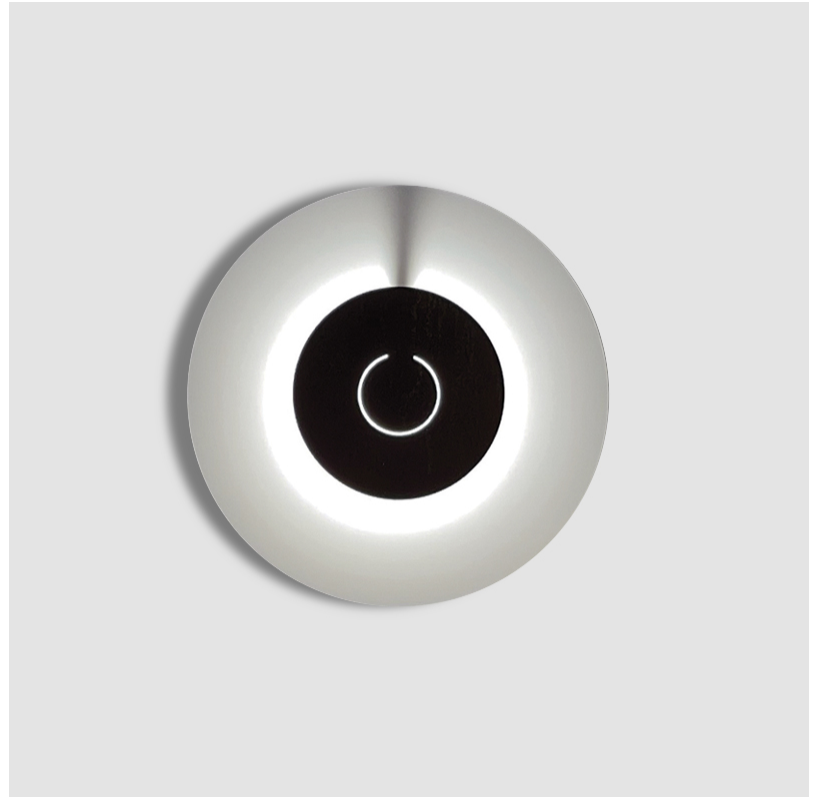

DOPPIOZERO SURFACE

D132181-

base number   Finish Options   Finish Options

PROJECT
TYPE
SPECIFIER
QUANTITY
DATE

1. To build a product code in our configurator select the specify button on the base model # product page
2. To build a manual product code on this datasheet choose from the options listed below in blue font and add the suffix to the base model #

GENERAL

Series: DoppioZero
Partner: Knikerboker
Division: Design
Installation: Surface
Product Type: Wall Surface
Mounting Location: Wall
Light Distribution: Indirect

PHYSICAL

Shape: Round
Diameter (mm): 300
Diameter (in): 11 ¹³/₁₆
Height (mm): 300
Height (in): 11 ¹³/₁₆
Extension (mm): 90
Extension (in): 3 ⁹/₁₆
Fixture Finish: EWH / EBK / MAN / COF / PRD / SLF / GLF / CLF / BRL
Accent Finish: EWH / EBK / MAN / COF / PRD / SLF / GLF / CLF / BRL
Fixture Material: Aluminum

ELECTRICAL

Lamp Type: LED
Input Wattage (W): 16
Dimming: Non-Dimming / Phase Dimming (120vac Only)
Driver Included: No
Driver Location: Remote
Driver Type: Constant Current - Universal
Driver Class: Class 2
Input Voltage (V): 120 - 277
Constant Current (MA): 500

LED

Color Temperature (°K): 3000
Max. Delivered Lumen (lm): 2900
CRI: >85 CRI
Lamp Life (hrs): 50000

OPTICAL

Adjustability: Tilt 90°

RATINGS AND CERTIFICATIONS

Certified By: Certified for North American Standards
IP rating: IP20