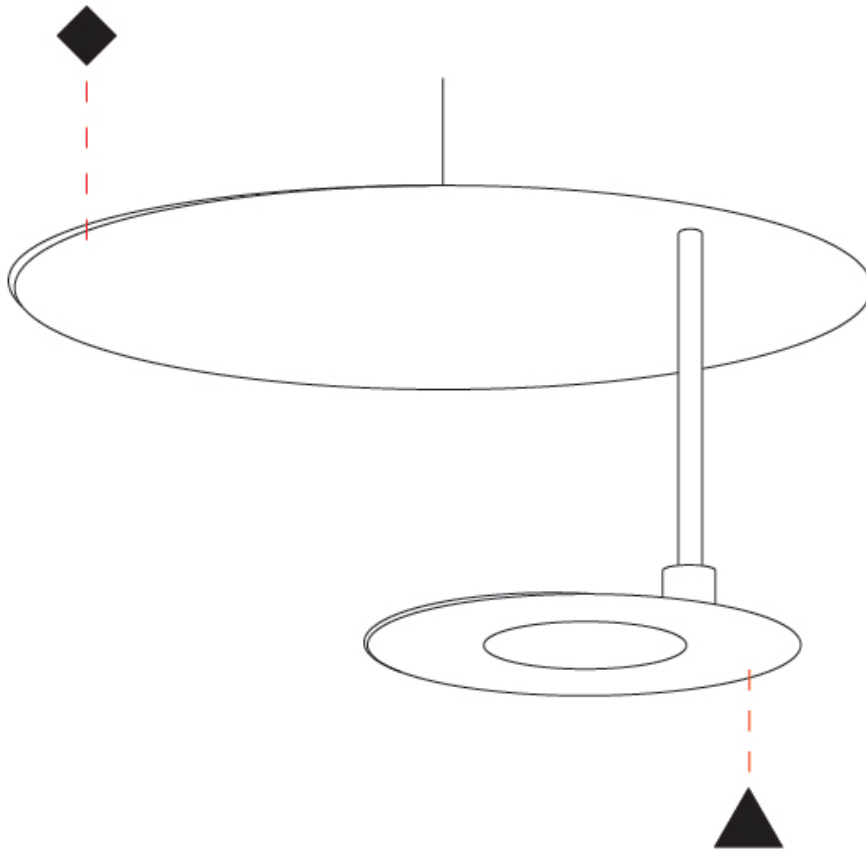

DOPPIOZERO SUSPENSION

D131583-

PROJECT _____

TYPE _____

SPECIFIER _____

QUANTITY _____

DATE _____

D