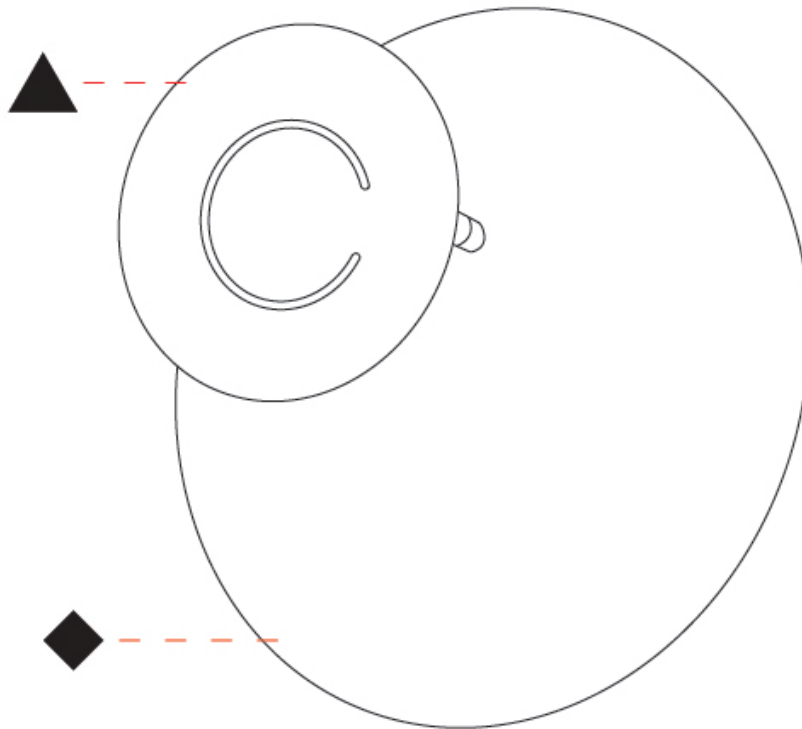

D132181-

PROJECT	_____
TYPE	_____
SPECIFIER	_____
QUANTITY	_____
DATE	_____