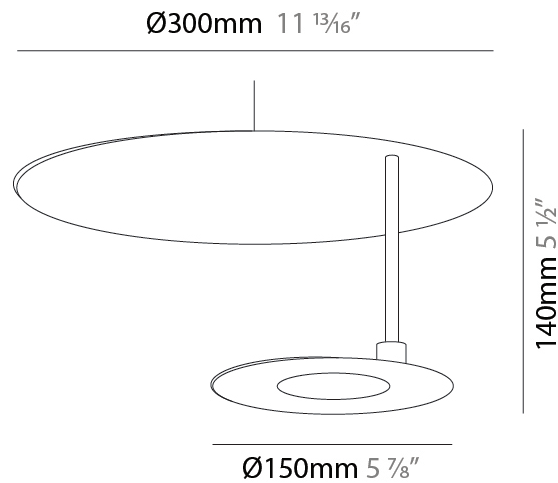

PROJECT	
TYPE	
SPECIFIER	
QUANTITY	
DATE	

DOPPIOZERO SUSPENSION

D131582-

base number   Finish Options   Finish Options

1. To build a product code in our configurator select the specify button on the base model # product page
2. To build a manual product code on this datasheet choose from the options listed below in blue font and add the suffix to the base model #

GENERAL

Series: DoppioZero
Partner: Knikerboker
Division: Design
Installation: Suspension
Product Type: Pendant
Mounting Location: Ceiling
Light Distribution: Indirect

PHYSICAL

Shape: Round
Diameter (mm): 300
Diameter (in): 11 ¹³/₁₆
Height (mm): 140
Height (in): 5 ¹/₂
Max. Overall Height (mm): 1640
Max. Overall Height (in): 64 ⁹/₁₆
Fixture Finish: EWH / EBK / MAN / COF / PRD / SLF / GLF / CLF / BRL
Accent Finish: EWH / EBK / MAN / COF / PRD / SLF / GLF / CLF / BRL
Fixture Material: Aluminum
Cable Details: 1500mm / 59 1/16" Cable

ELECTRICAL

Lamp Type: LED
Input Wattage (W): 14
Dimming: Non-Dimming / Phase Dimming (120vac Only)
Driver Included: No
Driver Location: Remote
Driver Type: Constant Current - Universal
Driver Class: Class 2
Input Voltage (V): 120 - 277
Constant Current (MA): 500

LED

Color Temperature (°K): 3000
Max. Delivered Lumen (lm): 2900
CRI: >85 CRI
Lamp Life (hrs): 50000

OPTICAL

RATINGS AND CERTIFICATIONS

Certified By: Certified for North American Standards
IP rating: IP20