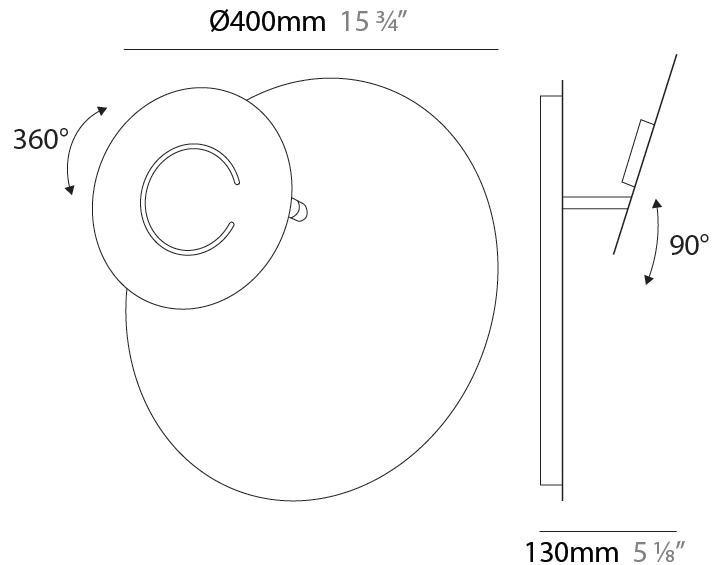

DOPPIOZERO SURFACE

D132181-

base number   Finish Options   Finish Options

PROJECT
TYPE
SPECIFIER
QUANTITY
DATE

1. To build a product code in our configurator select the specify button on the base model # product page
2. To build a manual product code on this datasheet choose from the options listed below in blue font and add the suffix to the base model #

GENERAL

Series: DoppioZero
Partner: Knikerboker
Division: Design
Installation: Surface
Product Type: Wall Surface
Mounting Location: Wall
Light Distribution: Indirect

PHYSICAL

Shape: Round
Diameter (mm): 300
Diameter (in): 11 ¹³/₁₆
Height (mm): 300
Height (in): 11 ¹³/₁₆
Extension (mm): 90
Extension (in): 3 ⁹/₁₆
Fixture Finish: EWH / EBK / MAN / COF / PRD / SLF / GLF / CLF / BRL
Accent Finish: EWH / EBK / MAN / COF / PRD / SLF / GLF / CLF / BRL
Fixture Material: Aluminum

ELECTRICAL

Lamp Type: LED
Input Wattage (W): 16
Dimming: Non-Dimming / Phase Dimming (120vac Only)
Driver Included: No
Driver Location: Remote
Driver Type: Constant Current - Universal
Driver Class: Class 2
Input Voltage (V): 120 - 277
Constant Current (MA): 500

LED

Color Temperature (°K): 3000
Max. Delivered Lumen (lm): 2900
CRI: >85 CRI
Lamp Life (hrs): 50000

OPTICAL

Adjustability: Tilt 90°

RATINGS AND CERTIFICATIONS

Certified By: Certified for North American Standards
IP rating: IP20