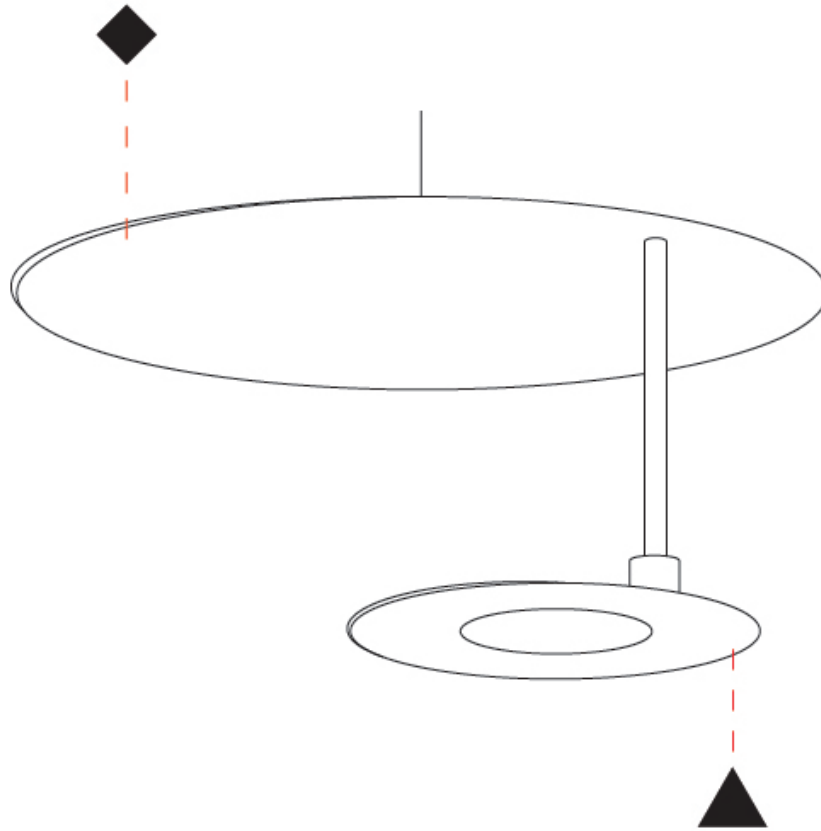

DOPPIOZERO SUSPENSION

D131582-

PROJECT

TYPE

SPECIFIER

QUANTITY

DATE

D