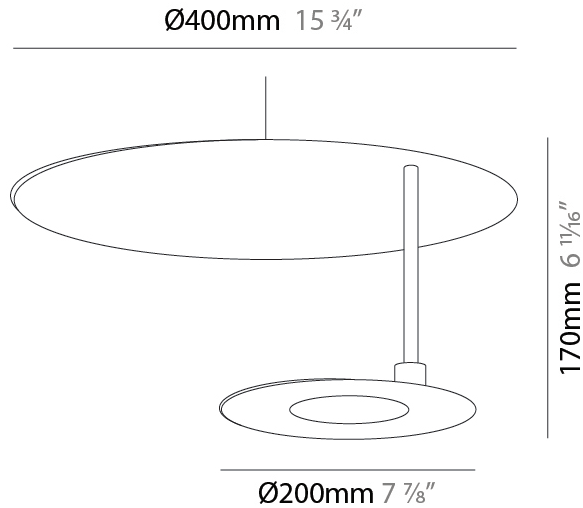

PROJECT	_____
TYPE	_____
SPECIFIER	_____
QUANTITY	_____
DATE	_____

DOPPIOZERO SUSPENSION

D131583-

base number   Finish   Finish
Options   Options

1. To build a product code in our configurator select the specify button on the base model # product page
2. To build a manual product code on this datasheet choose from the options listed below in blue font and add the suffix to the base model #

GENERAL

Series: DoppioZero
Partner: Knikerboker
Division: Design
Installation: Suspension
Product Type: Pendant
Mounting Location: Ceiling
Light Distribution: Indirect

PHYSICAL

Shape: Round
Diameter (mm): 300
Diameter (in): 11 ¹³/₁₆
Height (mm): 170
Height (in): 6 ¹¹/₁₆
Max. Overall Height (mm): 1670
Max. Overall Height (in): 65 ³/₄
Fixture Finish: EWH / EBK / MAN / COF / PRD / SLF / GLF / CLF / BRL
Accent Finish: EWH / EBK / MAN / COF / PRD / SLF / GLF / CLF / BRL
Fixture Material: Aluminum
Cable Details: 1500mm / 59 1/16" Cable

ELECTRICAL

Lamp Type: LED
Input Wattage (W): 14
Dimming: Non-Dimming / Phase Dimming (120vac Only)
Driver Included: No
Driver Location: Remote
Driver Type: Constant Current - Universal
Driver Class: Class 2
Input Voltage (V): 120 - 277
Constant Current (MA): 500

LED

Color Temperature (°K): 3000
Max. Delivered Lumen (lm): 2900
CRI: >85 CRI
Lamp Life (hrs): 50000

OPTICAL

RATINGS AND CERTIFICATIONS

Certified By: Certified for North American Standards
IP rating: IP20