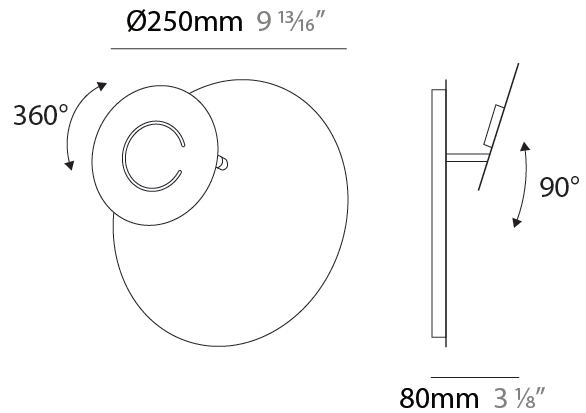

DOPPIOZERO SURFACE

D132179-

base number   Finish Options   -   Finish Options

1. To build a product code in our configurator select the specify button on the base model # product page
2. To build a manual product code on this datasheet choose from the options listed below in blue font and add the suffix to the base model #

GENERAL

Series: DoppioZero
Partner: Knikerboker
Division: Design
Installation: Surface
Product Type: Wall Surface
Mounting Location: Wall
Light Distribution: Indirect

PHYSICAL

Shape: Round
Diameter (mm): 250
Diameter (in): 9 ¹³/₁₆
Height (mm): 250
Height (in): 9 ¹³/₁₆
Extension (mm): 100
Extension (in): 3 ¹⁵/₁₆
Fixture Finish: EWH / EBK / MAN / COF / PRD / SLF / GLF / CLF / BRL
Accent Finish: EWH / EBK / MAN / COF / PRD / SLF / GLF / CLF / BRL
Fixture Material: Aluminum

ELECTRICAL

Lamp Type: LED
Input Wattage (W): 16
Dimming: Non-Dimming / Phase Dimming (120vac Only)
Driver Included: No
Driver Location: Remote
Driver Type: Constant Current - Universal
Driver Class: Class 2
Input Voltage (V): 120 - 277
Constant Current (MA): 500

LED

Color Temperature (°K): 3000
Max. Delivered Lumen (lm): 2900
CRI: >85 CRI
Lamp Life (hrs): 50000

OPTICAL

Adjustability: Tilt 90°

RATINGS AND CERTIFICATIONS

Certified By: Certified for North American Standards
IP rating: IP20

PROJECT
TYPE
SPECIFIER
QUANTITY
DATE