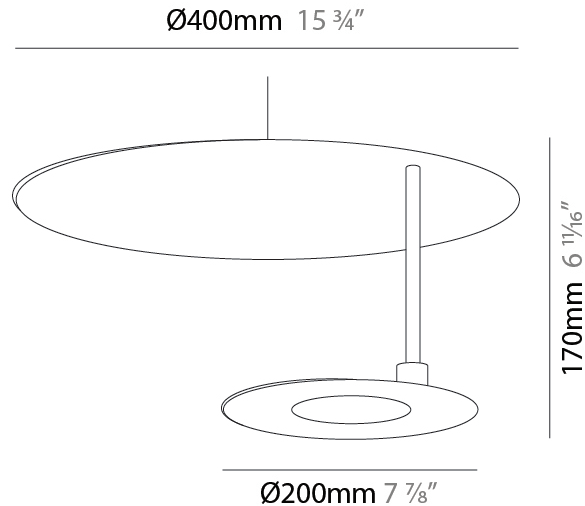

PROJECT	
TYPE	
SPECIFIER	
QUANTITY	
DATE	

DOPPIOZERO SUSPENSION

D131583-

base number	Finish	Finish
	Options	Options

1. To build a product code in our configurator select the specify button on the base model # product page
2. To build a manual product code on this datasheet choose from the options listed below in blue font and add the suffix to the base model #

GENERAL

Series: DoppioZero
Partner: Knikerboker
Division: Design
Installation: Suspension
Product Type: Pendant
Mounting Location: Ceiling
Light Distribution: Indirect

PHYSICAL

Shape: Round
Diameter (mm): 300
Diameter (in): 11 ¹³/₁₆
Height (mm): 170
Height (in): 6 ¹¹/₁₆
Max. Overall Height (mm): 1670
Max. Overall Height (in): 65 ³/₄
Fixture Finish: EWH / EBK / MAN / COF / PRD / SLF / GLF / CLF / BRL
Accent Finish: EWH / EBK / MAN / COF / PRD / SLF / GLF / CLF / BRL
Fixture Material: Aluminum
Cable Details: 1500mm / 59 1/16" Cable

ELECTRICAL

Lamp Type: LED
Input Wattage (W): 14
Dimming: Non-Dimming / Phase Dimming (120vac Only)
Driver Included: No
Driver Location: Remote
Driver Type: Constant Current - Universal
Driver Class: Class 2
Input Voltage (V): 120 - 277
Constant Current (MA): 500

LED

Color Temperature (°K): 3000
Max. Delivered Lumen (lm): 2900
CRI: >85 CRI
Lamp Life (hrs): 50000

OPTICAL

RATINGS AND CERTIFICATIONS

Certified By: Certified for North American Standards
IP rating: IP20