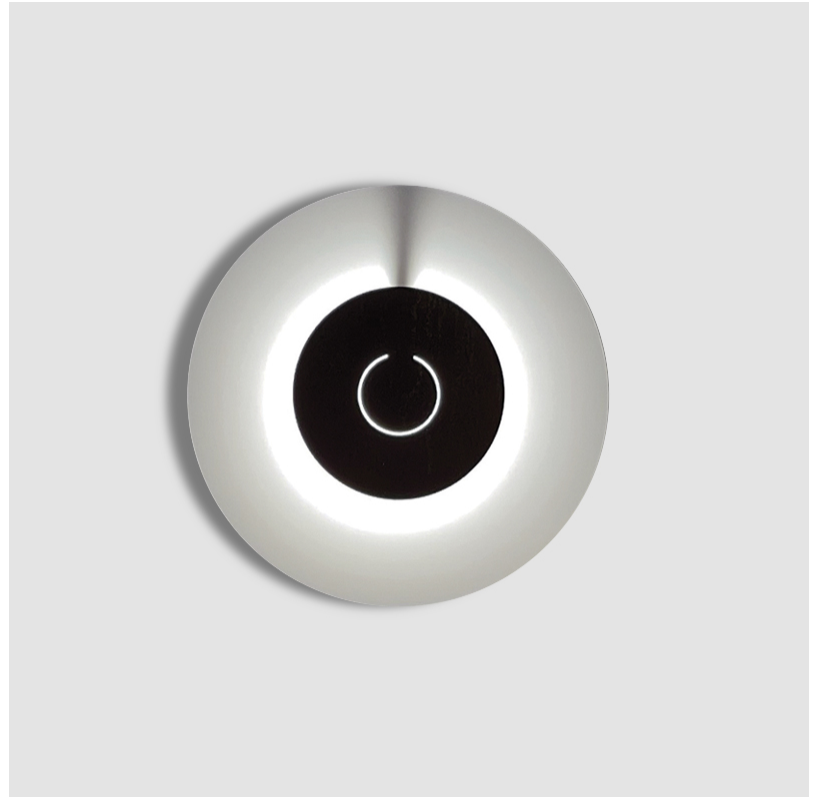

DOPPIOZERO SURFACE

D132181- _____ - _____

base number   Finish   Finish
Options   Options

1. To build a product code in our configurator select the specify button on the base model # product page
2. To build a manual product code on this datasheet choose from the options listed below in blue font and add the suffix to the base model #

GENERAL

Series: DoppioZero
Partner: Knikerboker
Division: Design
Installation: Surface
Product Type: Wall Surface
Mounting Location: Wall
Light Distribution: Indirect

PHYSICAL

Shape: Round
Diameter (mm): 300
Diameter (in): 11 ¹³/₁₆
Height (mm): 300
Height (in): 11 ¹³/₁₆
Extension (mm): 90
Extension (in): 3 ⁹/₁₆
Fixture Finish: EWH / EBK / MAN / COF / PRD / SLF / GLF / CLF / BRL
Accent Finish: EWH / EBK / MAN / COF / PRD / SLF / GLF / CLF / BRL
Fixture Material: Aluminum

ELECTRICAL

Lamp Type: LED
Input Wattage (W): 16
Dimming: Non-Dimming / Phase Dimming (120vac Only)
Driver Included: No
Driver Location: Remote
Driver Type: Constant Current - Universal
Driver Class: Class 2
Input Voltage (V): 120 - 277
Constant Current (MA): 500

LED

Color Temperature (°K): 3000
Max. Delivered Lumen (lm): 2900
CRI: >85 CRI
Lamp Life (hrs): 50000

OPTICAL

Adjustability: Tilt 90°

RATINGS AND CERTIFICATIONS

Certified By: Certified for North American Standards
IP rating: IP20

PROJECT	_____
TYPE	_____
SPECIFIER	_____
QUANTITY	_____
DATE	_____