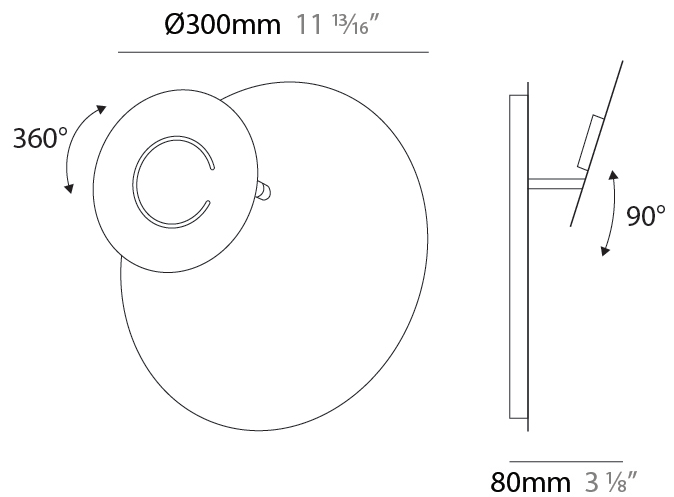

DOPPIOZERO SURFACE

D132180-

base number   Finish Options   -   Finish Options

1. To build a product code in our configurator select the specify button on the base model # product page
2. To build a manual product code on this datasheet choose from the options listed below in blue font and add the suffix to the base model #

GENERAL

Series: DoppioZero
Partner: Knikerboker
Division: Design
Installation: Surface
Product Type: Wall Surface
Mounting Location: Wall
Light Distribution: Indirect

PHYSICAL

Shape: Round
Diameter (mm): 300
Diameter (in): 11 ¹³/₁₆
Height (mm): 300
Height (in): 11 ¹³/₁₆
Extension (mm): 90
Extension (in): 3 ⁹/₁₆
Fixture Finish: EWH / EBK / MAN / COF / PRD / SLF / GLF / CLF / BRL
Accent Finish: EWH / EBK / MAN / COF / PRD / SLF / GLF / CLF / BRL
Fixture Material: Aluminum

ELECTRICAL

Lamp Type: LED
Input Wattage (W): 16
Dimming: Non-Dimming / Phase Dimming (120vac Only)
Driver Included: No
Driver Location: Remote
Driver Type: Constant Current - Universal
Driver Class: Class 2
Input Voltage (V): 120 - 277
Constant Current (MA): 500

LED

Color Temperature (°K): 3000
Max. Delivered Lumen (lm): 2900
CRI: >85 CRI
Lamp Life (hrs): 50000

OPTICAL

Adjustability: Tilt 90°

RATINGS AND CERTIFICATIONS

Certified By: Certified for North American Standards
IP rating: IP20