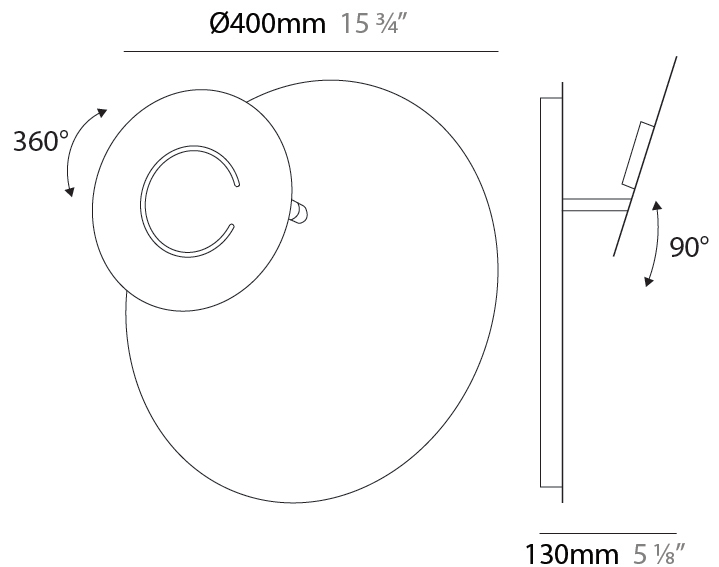

DOPPIOZERO SURFACE

D132181- -

base number   Finish   Finish
Options   Options

1. To build a product code in our configurator select the specify button on the base model # product page
2. To build a manual product code on this datasheet choose from the options listed below in blue font and add the suffix to the base model #

GENERAL

Series: DoppioZero
Partner: Knikerboker
Division: Design
Installation: Surface
Product Type: Wall Surface
Mounting Location: Wall
Light Distribution: Indirect

PHYSICAL

Shape: Round
Diameter (mm): 300
Diameter (in): 11 ¹³/₁₆
Height (mm): 300
Height (in): 11 ¹³/₁₆
Extension (mm): 90
Extension (in): 3 ⁹/₁₆
Fixture Finish: EWH / EBK / MAN / COF / PRD / SLF / GLF / CLF / BRL
Accent Finish: EWH / EBK / MAN / COF / PRD / SLF / GLF / CLF / BRL
Fixture Material: Aluminum

ELECTRICAL

Lamp Type: LED
Input Wattage (W): 16
Dimming: Non-Dimming / Phase Dimming (120vac Only)
Driver Included: No
Driver Location: Remote
Driver Type: Constant Current - Universal
Driver Class: Class 2
Input Voltage (V): 120 - 277
Constant Current (MA): 500

LED

Color Temperature (°K): 3000
Max. Delivered Lumen (lm): 2900
CRI: >85 CRI
Lamp Life (hrs): 50000

OPTICAL

Adjustability: Tilt 90°

RATINGS AND CERTIFICATIONS

Certified By: Certified for North American Standards
IP rating: IP20

PROJECT
TYPE
SPECIFIER
QUANTITY
DATE