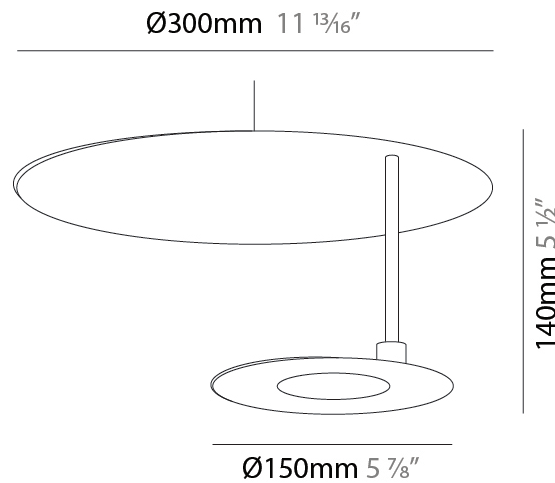

PROJECT	
TYPE	
SPECIFIER	
QUANTITY	
DATE	

DOPPIOZERO SUSPENSION

D131582-

base number   Finish   Finish
Options   Options

1. To build a product code in our configurator select the specify button on the base model # product page
2. To build a manual product code on this datasheet choose from the options listed below in blue font and add the suffix to the base model #

GENERAL

Series: DoppioZero
Partner: Knikerboker
Division: Design
Installation: Suspension
Product Type: Pendant
Mounting Location: Ceiling
Light Distribution: Indirect

PHYSICAL

Shape: Round
Diameter (mm): 300
Diameter (in): 11 ¹³/₁₆"
Height (mm): 140
Height (in): 5 ¹/₂"
Max. Overall Height (mm): 1640
Max. Overall Height (in): 64 ⁹/₁₆"
Fixture Finish: EWH / EBK / MAN / COF / PRD / SLF / GLF / CLF / BRL
Accent Finish: EWH / EBK / MAN / COF / PRD / SLF / GLF / CLF / BRL
Fixture Material: Aluminum
Cable Details: 1500mm / 59 1/16" Cable

ELECTRICAL

Lamp Type: LED
Input Wattage (W): 14
Dimming: Non-Dimming / Phase Dimming (120vac Only)
Driver Included: No
Driver Location: Remote
Driver Type: Constant Current - Universal
Driver Class: Class 2
Input Voltage (V): 120 - 277
Constant Current (MA): 500

LED

Color Temperature (°K): 3000
Max. Delivered Lumen (lm): 2900
CRI: >85 CRI
Lamp Life (hrs): 50000

OPTICAL

RATINGS AND CERTIFICATIONS

Certified By: Certified for North American Standards
IP rating: IP20