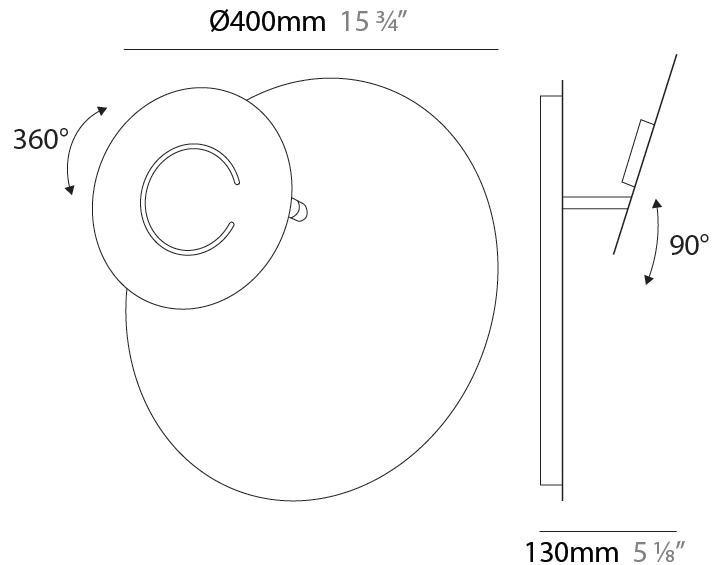

DOPPIOZERO SURFACE

D132181- _____ - _____

base number   Finish   Finish
Options   Options

1. To build a product code in our configurator select the specify button on the base model # product page
2. To build a manual product code on this datasheet choose from the options listed below in blue font and add the suffix to the base model #

GENERAL

Series: DoppioZero
Partner: Knikerboker
Division: Design
Installation: Surface
Product Type: Wall Surface
Mounting Location: Wall
Light Distribution: Indirect

PHYSICAL

Shape: Round
Diameter (mm): 300
Diameter (in): 11 ¹³/₁₆
Height (mm): 300
Height (in): 11 ¹³/₁₆
Extension (mm): 90
Extension (in): 3 ⁹/₁₆
Fixture Finish: EWH / EBK / MAN / COF / PRD / SLF / GLF / CLF / BRL
Accent Finish: EWH / EBK / MAN / COF / PRD / SLF / GLF / CLF / BRL
Fixture Material: Aluminum

ELECTRICAL

Lamp Type: LED
Input Wattage (W): 16
Dimming: Non-Dimming / Phase Dimming (120vac Only)
Driver Included: No
Driver Location: Remote
Driver Type: Constant Current - Universal
Driver Class: Class 2
Input Voltage (V): 120 - 277
Constant Current (MA): 500

LED

Color Temperature (°K): 3000
Max. Delivered Lumen (lm): 2900
CRI: >85 CRI
Lamp Life (hrs): 50000

OPTICAL

Adjustability: Tilt 90°

RATINGS AND CERTIFICATIONS

Certified By: Certified for North American Standards
IP rating: IP20

PROJECT	_____
TYPE	_____
SPECIFIER	_____
QUANTITY	_____
DATE	_____