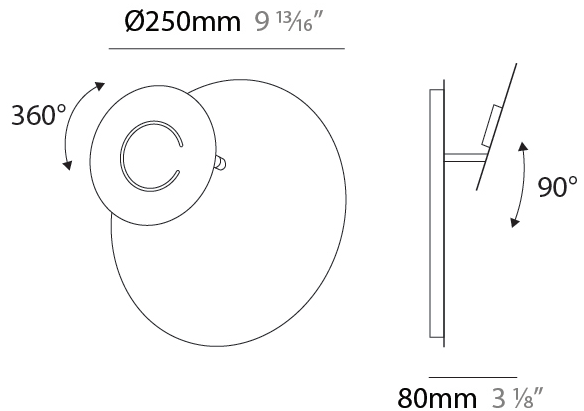

DOPPIOZERO SURFACE

D132179- _____

base number   Finish Options   Finish Options

1. To build a product code in our configurator select the specify button on the base model # product page
2. To build a manual product code on this datasheet choose from the options listed below in blue font and add the suffix to the base model #

GENERAL

Series: DoppioZero
Partner: Knikerboker
Division: Design
Installation: Surface
Product Type: Wall Surface
Mounting Location: Wall
Light Distribution: Indirect

PHYSICAL

Shape: Round
Diameter (mm): 250
Diameter (in): 9 ¹³/₁₆
Height (mm): 250
Height (in): 9 ¹³/₁₆
Extension (mm): 100
Extension (in): 3 ¹⁵/₁₆
Fixture Finish: EWH / EBK / MAN / COF / PRD / SLF / GLF / CLF / BRL
Accent Finish: EWH / EBK / MAN / COF / PRD / SLF / GLF / CLF / BRL
Fixture Material: Aluminum

ELECTRICAL

Lamp Type: LED
Input Wattage (W): 16
Dimming: Non-Dimming / Phase Dimming (120vac Only)
Driver Included: No
Driver Location: Remote
Driver Type: Constant Current - Universal
Driver Class: Class 2
Input Voltage (V): 120 - 277
Constant Current (MA): 500

LED

Color Temperature (°K): 3000
Max. Delivered Lumen (lm): 2900
CRI: >85 CRI
Lamp Life (hrs): 50000

OPTICAL

Adjustability: Tilt 90°

RATINGS AND CERTIFICATIONS

Certified By: Certified for North American Standards
IP rating: IP20