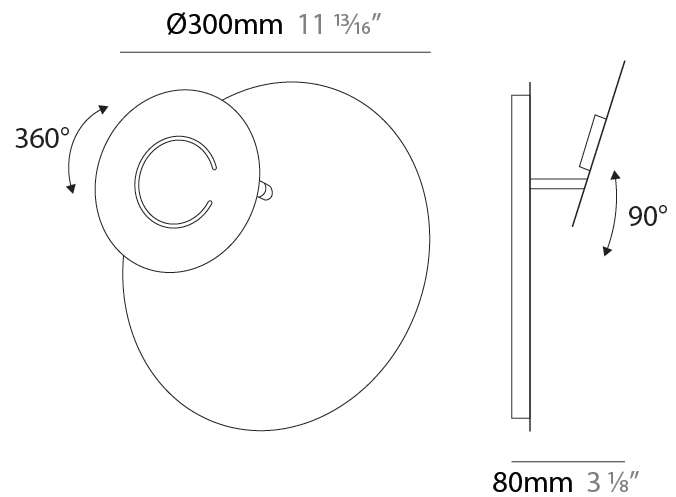

PROJECT	_____
TYPE	_____
SPECIFIER	_____
QUANTITY	_____
DATE	_____

DOPPIOZERO SURFACE

D132180- _____

base number   Finish Options   Finish Options

1. To build a product code in our configurator select the specify button on the base model # product page
2. To build a manual product code on this datasheet choose from the options listed below in blue font and add the suffix to the base model #

GENERAL

Series: DoppioZero
Partner: Knikerboker
Division: Design
Installation: Surface
Product Type: Wall Surface
Mounting Location: Wall
Light Distribution: Indirect

PHYSICAL

Shape: Round
Diameter (mm): 300
Diameter (in): 11 ¹³/₁₆
Height (mm): 300
Height (in): 11 ¹³/₁₆
Extension (mm): 90
Extension (in): 3 ⁹/₁₆
Fixture Finish: EWH / EBK / MAN / COF / PRD / SLF / GLF / CLF / BRL
Accent Finish: EWH / EBK / MAN / COF / PRD / SLF / GLF / CLF / BRL
Fixture Material: Aluminum

ELECTRICAL

Lamp Type: LED
Input Wattage (W): 16
Dimming: Non-Dimming / Phase Dimming (120vac Only)
Driver Included: No
Driver Location: Remote
Driver Type: Constant Current - Universal
Driver Class: Class 2
Input Voltage (V): 120 - 277
Constant Current (MA): 500

LED

Color Temperature (°K): 3000
Max. Delivered Lumen (lm): 2900
CRI: >85 CRI
Lamp Life (hrs): 50000

OPTICAL

Adjustability: Tilt 90°

RATINGS AND CERTIFICATIONS

Certified By: Certified for North American Standards
IP rating: IP20