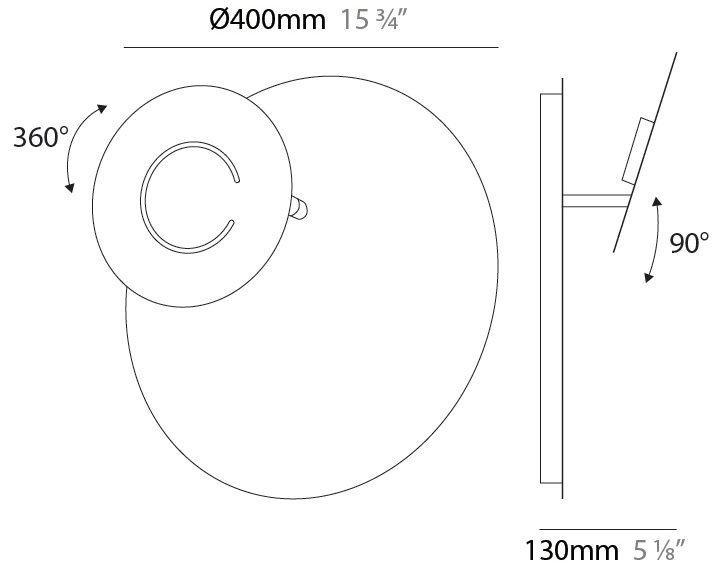

DOPPIOZERO SURFACE

D132181- _____ - _____

base number   Finish   Finish
Options   Options

1. To build a product code in our configurator select the specify button on the base model # product page
2. To build a manual product code on this datasheet choose from the options listed below in blue font and add the suffix to the base model #

GENERAL

Series: DoppioZero
Partner: Knikerboker
Division: Design
Installation: Surface
Product Type: Wall Surface
Mounting Location: Wall
Light Distribution: Indirect

PHYSICAL

Shape: Round
Diameter (mm): 300
Diameter (in): 11 ¹³/₁₆
Height (mm): 300
Height (in): 11 ¹³/₁₆
Extension (mm): 90
Extension (in): 3 ⁹/₁₆
Fixture Finish: EWH / EBK / MAN / COF / PRD / SLF / GLF / CLF / BRL
Accent Finish: EWH / EBK / MAN / COF / PRD / SLF / GLF / CLF / BRL
Fixture Material: Aluminum

ELECTRICAL

Lamp Type: LED
Input Wattage (W): 16
Dimming: Non-Dimming / Phase Dimming (120vac Only)
Driver Included: No
Driver Location: Remote
Driver Type: Constant Current - Universal
Driver Class: Class 2
Input Voltage (V): 120 - 277
Constant Current (MA): 500

LED

Color Temperature (°K): 3000
Max. Delivered Lumen (lm): 2900
CRI: >85 CRI
Lamp Life (hrs): 50000

OPTICAL

Adjustability: Tilt 90°

RATINGS AND CERTIFICATIONS

Certified By: Certified for North American Standards
IP rating: IP20

PROJECT	_____
TYPE	_____
SPECIFIER	_____
QUANTITY	_____
DATE	_____