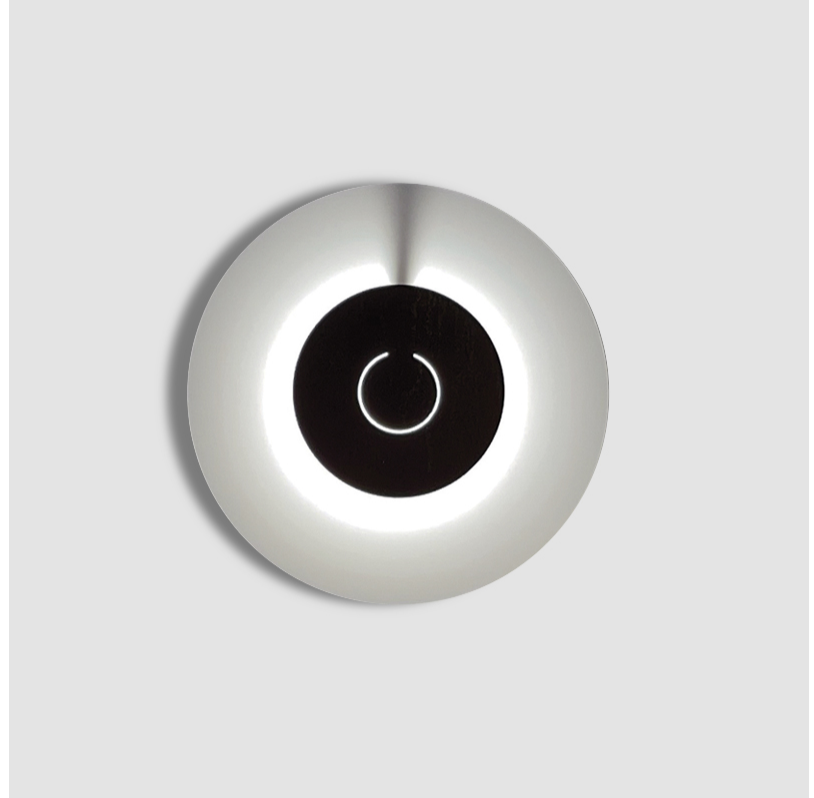

DOPPIOZERO SURFACE

D132181- _____ - _____

base number   Finish   Finish
Options   Options

1. To build a product code in our configurator select the specify button on the base model # product page
2. To build a manual product code on this datasheet choose from the options listed below in blue font and add the suffix to the base model #

GENERAL

Series: DoppioZero
Partner: Knikerboker
Division: Design
Installation: Surface
Product Type: Wall Surface
Mounting Location: Wall
Light Distribution: Indirect

PHYSICAL

Shape: Round
Diameter (mm): 300
Diameter (in): 11 ¹³/₁₆
Height (mm): 300
Height (in): 11 ¹³/₁₆
Extension (mm): 90
Extension (in): 3 ⁹/₁₆
Fixture Finish: EWH / EBK / MAN / COF / PRD / SLF / GLF / CLF / BRL
Accent Finish: EWH / EBK / MAN / COF / PRD / SLF / GLF / CLF / BRL
Fixture Material: Aluminum

ELECTRICAL

Lamp Type: LED
Input Wattage (W): 16
Dimming: Non-Dimming / Phase Dimming (120vac Only)
Driver Included: No
Driver Location: Remote
Driver Type: Constant Current - Universal
Driver Class: Class 2
Input Voltage (V): 120 - 277
Constant Current (MA): 500

LED

Color Temperature (°K): 3000
Max. Delivered Lumen (lm): 2900
CRI: >85 CRI
Lamp Life (hrs): 50000

OPTICAL

Adjustability: Tilt 90°

RATINGS AND CERTIFICATIONS

Certified By: Certified for North American Standards
IP rating: IP20

PROJECT	_____
TYPE	_____
SPECIFIER	_____
QUANTITY	_____
DATE	_____