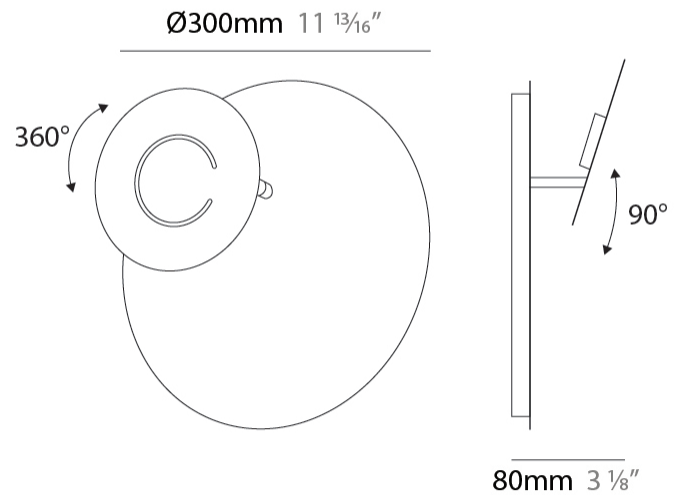

DOPPIOZERO SURFACE

D132180-

base number   Finish Options   -   Finish Options

1. To build a product code in our configurator select the specify button on the base model # product page
2. To build a manual product code on this datasheet choose from the options listed below in blue font and add the suffix to the base model #

GENERAL

Series: DoppioZero
Partner: Knikerboker
Division: Design
Installation: Surface
Product Type: Wall Surface
Mounting Location: Wall
Light Distribution: Indirect

PHYSICAL

Shape: Round
Diameter (mm): 300
Diameter (in): 11 ¹³/₁₆
Height (mm): 300
Height (in): 11 ¹³/₁₆
Extension (mm): 90
Extension (in): 3 ⁹/₁₆
Fixture Finish: EWH / EBK / MAN / COF / PRD / SLF / GLF / CLF / BRL
Accent Finish: EWH / EBK / MAN / COF / PRD / SLF / GLF / CLF / BRL
Fixture Material: Aluminum

ELECTRICAL

Lamp Type: LED
Input Wattage (W): 16
Dimming: Non-Dimming / Phase Dimming (120vac Only)
Driver Included: No
Driver Location: Remote
Driver Type: Constant Current - Universal
Driver Class: Class 2
Input Voltage (V): 120 - 277
Constant Current (MA): 500

LED

Color Temperature (°K): 3000
Max. Delivered Lumen (lm): 2900
CRI: >85 CRI
Lamp Life (hrs): 50000

OPTICAL

Adjustability: Tilt 90°

RATINGS AND CERTIFICATIONS

Certified By: Certified for North American Standards
IP rating: IP20

PROJECT	_____
TYPE	_____
SPECIFIER	_____
QUANTITY	_____
DATE	_____