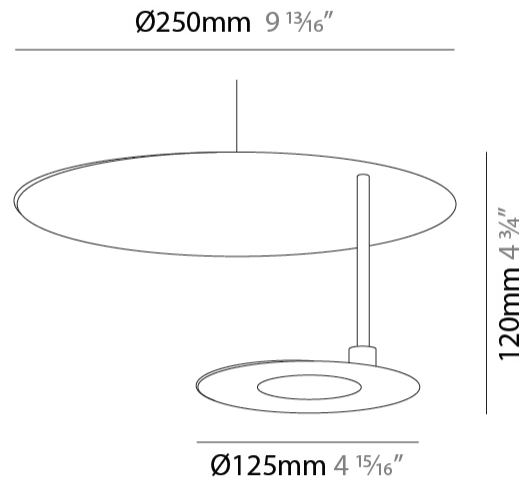

PROJECT	
TYPE	
SPECIFIER	
QUANTITY	
DATE	

DOPPIOZERO SUSPENSION

D131581-

base number	Finish Options	Finish Options

1. To build a product code in our configurator select the specify button on the base model # product page
2. To build a manual product code on this datasheet choose from the options listed below in blue font and add the suffix to the base model #

GENERAL

Series: DoppioZero
Partner: Knikerboker
Division: Design
Installation: Suspension
Product Type: Pendant
Mounting Location: Ceiling
Light Distribution: Indirect

PHYSICAL

Shape: Round
Diameter (mm): 250
Diameter (in): 9 ¹³/₁₆
Height (mm): 120
Height (in): 4 ³/₄
Max. Overall Height (mm): 1620
Max. Overall Height (in): 63 ³/₄
Fixture Finish: EWH / EBK / MAN / COF / PRD / SLF / GLF / CLF / BRL
Accent Finish: EWH / EBK / MAN / COF / PRD / SLF / GLF / CLF / BRL
Fixture Material: Aluminum
Cable Details: 1500mm / 59 1/16" Cable

ELECTRICAL

Lamp Type: LED
Input Wattage (W): 14
Dimming: Non-Dimming / Phase Dimming (120vac Only)
Driver Included: No
Driver Location: Remote
Driver Type: Constant Current - Universal
Driver Class: Class 2
Input Voltage (V): 120 - 277
Constant Current (MA): 500

LED

Color Temperature (°K): 3000
Max. Delivered Lumen (lm): 2900
CRI: >85 CRI
Lamp Life (hrs): 50000

OPTICAL

RATINGS AND CERTIFICATIONS

Certified By: Certified for North American Standards
IP rating: IP20