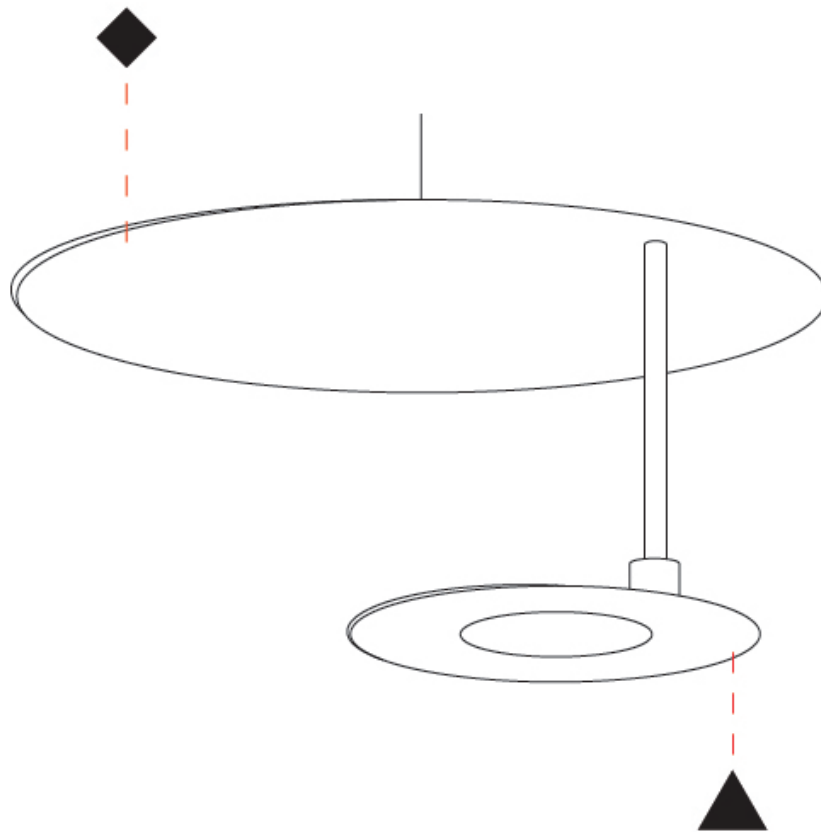

DOPPIOZERO SUSPENSION

D131582-

PROJECT

TYPE

SPECIFIER

QUANTITY

DATE