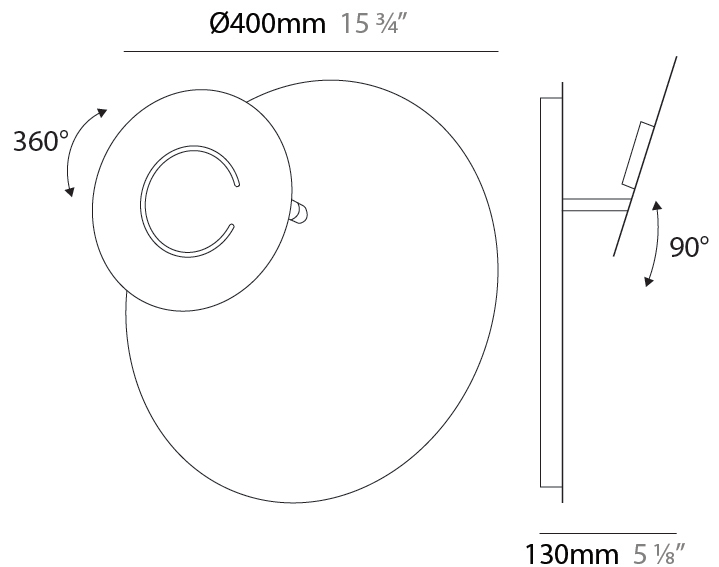

DOPPIOZERO SURFACE

D132181- _____ - _____

base number   Finish   Finish
Options   Options

1. To build a product code in our configurator select the specify button on the base model # product page
2. To build a manual product code on this datasheet choose from the options listed below in blue font and add the suffix to the base model #

GENERAL

Series: DoppioZero
Partner: Knikerboker
Division: Design
Installation: Surface
Product Type: Wall Surface
Mounting Location: Wall
Light Distribution: Indirect

PHYSICAL

Shape: Round
Diameter (mm): 300
Diameter (in): 11 ¹³/₁₆
Height (mm): 300
Height (in): 11 ¹³/₁₆
Extension (mm): 90
Extension (in): 3 ⁹/₁₆
Fixture Finish: EWH / EBK / MAN / COF / PRD / SLF / GLF / CLF / BRL
Accent Finish: EWH / EBK / MAN / COF / PRD / SLF / GLF / CLF / BRL
Fixture Material: Aluminum

ELECTRICAL

Lamp Type: LED
Input Wattage (W): 16
Dimming: Non-Dimming / Phase Dimming (120vac Only)
Driver Included: No
Driver Location: Remote
Driver Type: Constant Current - Universal
Driver Class: Class 2
Input Voltage (V): 120 - 277
Constant Current (MA): 500

LED

Color Temperature (°K): 3000
Max. Delivered Lumen (lm): 2900
CRI: >85 CRI
Lamp Life (hrs): 50000

OPTICAL

Adjustability: Tilt 90°

RATINGS AND CERTIFICATIONS

Certified By: Certified for North American Standards
IP rating: IP20

PROJECT	_____
TYPE	_____
SPECIFIER	_____
QUANTITY	_____
DATE	_____