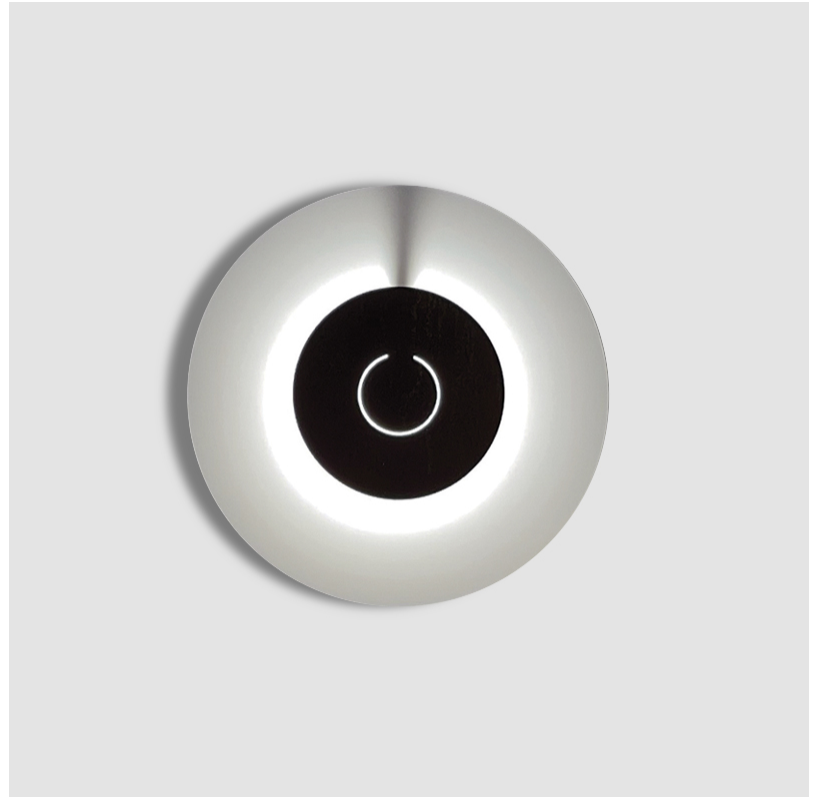

DOPPIOZERO SURFACE

D132181- -

base number   Finish   Finish
Options   Options

1. To build a product code in our configurator select the specify button on the base model # product page
2. To build a manual product code on this datasheet choose from the options listed below in blue font and add the suffix to the base model #

GENERAL

Series: DoppioZero
Partner: Knikerboker
Division: Design
Installation: Surface
Product Type: Wall Surface
Mounting Location: Wall
Light Distribution: Indirect

PHYSICAL

Shape: Round
Diameter (mm): 300
Diameter (in): 11 ¹³/₁₆
Height (mm): 300
Height (in): 11 ¹³/₁₆
Extension (mm): 90
Extension (in): 3 ⁹/₁₆
Fixture Finish: EWH / EBK / MAN / COF / PRD / SLF / GLF / CLF / BRL
Accent Finish: EWH / EBK / MAN / COF / PRD / SLF / GLF / CLF / BRL
Fixture Material: Aluminum

ELECTRICAL

Lamp Type: LED
Input Wattage (W): 16
Dimming: Non-Dimming / Phase Dimming (120vac Only)
Driver Included: No
Driver Location: Remote
Driver Type: Constant Current - Universal
Driver Class: Class 2
Input Voltage (V): 120 - 277
Constant Current (MA): 500

LED

Color Temperature (°K): 3000
Max. Delivered Lumen (lm): 2900
CRI: >85 CRI
Lamp Life (hrs): 50000

OPTICAL

Adjustability: Tilt 90°

RATINGS AND CERTIFICATIONS

Certified By: Certified for North American Standards
IP rating: IP20

PROJECT
TYPE
SPECIFIER
QUANTITY
DATE