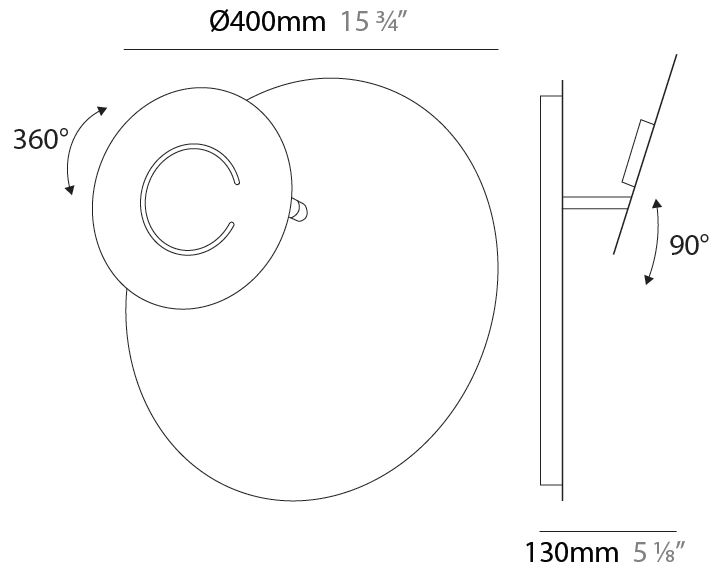

DOPPIOZERO SURFACE

D132181- -

base number   Finish Options   Finish Options

PROJECT
TYPE
SPECIFIER
QUANTITY
DATE

1. To build a product code in our configurator select the specify button on the base model # product page
2. To build a manual product code on this datasheet choose from the options listed below in blue font and add the suffix to the base model #

GENERAL

Series: DoppioZero
Partner: Knikerboker
Division: Design
Installation: Surface
Product Type: Wall Surface
Mounting Location: Wall
Light Distribution: Indirect

PHYSICAL

Shape: Round
Diameter (mm): 300
Diameter (in): 11 ¹³/₁₆
Height (mm): 300
Height (in): 11 ¹³/₁₆
Extension (mm): 90
Extension (in): 3 ⁹/₁₆
Fixture Finish: EWH / EBK / MAN / COF / PRD / SLF / GLF / CLF / BRL
Accent Finish: EWH / EBK / MAN / COF / PRD / SLF / GLF / CLF / BRL
Fixture Material: Aluminum

ELECTRICAL

Lamp Type: LED
Input Wattage (W): 16
Dimming: Non-Dimming / Phase Dimming (120vac Only)
Driver Included: No
Driver Location: Remote
Driver Type: Constant Current - Universal
Driver Class: Class 2
Input Voltage (V): 120 - 277
Constant Current (MA): 500

LED

Color Temperature (°K): 3000
Max. Delivered Lumen (lm): 2900
CRI: >85 CRI
Lamp Life (hrs): 50000

OPTICAL

Adjustability: Tilt 90°

RATINGS AND CERTIFICATIONS

Certified By: Certified for North American Standards
IP rating: IP20