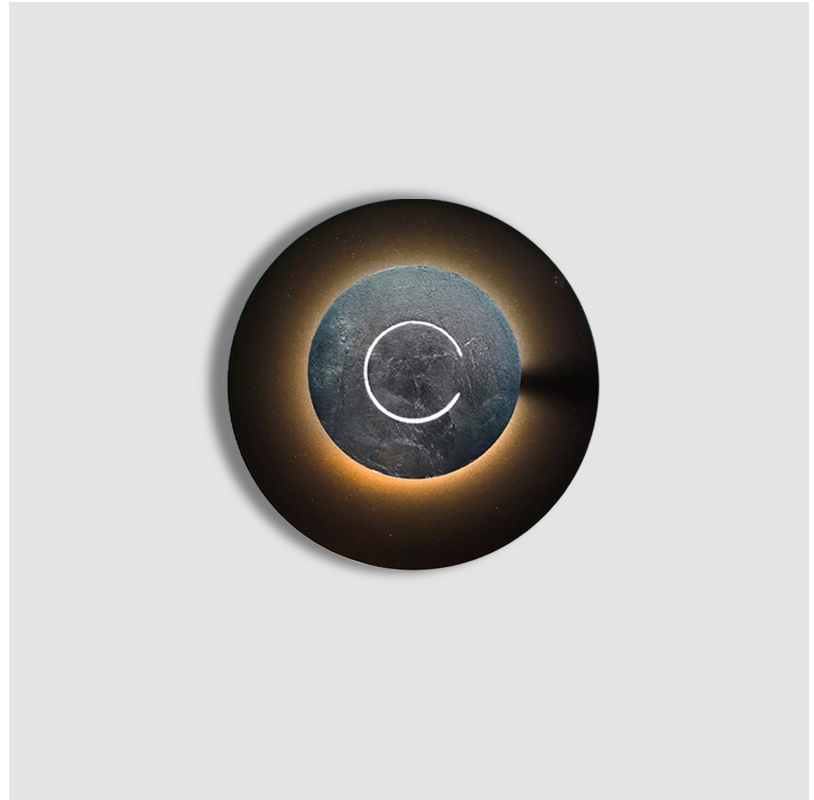

DOPPIOZERO SURFACE

D132180-

base number   Finish Options   -   Finish Options

1. To build a product code in our configurator select the specify button on the base model # product page
2. To build a manual product code on this datasheet choose from the options listed below in blue font and add the suffix to the base model #

GENERAL

Series: DoppioZero
Partner: Knikerboker
Division: Design
Installation: Surface
Product Type: Wall Surface
Mounting Location: Wall
Light Distribution: Indirect

PHYSICAL

Shape: Round
Diameter (mm): 300
Diameter (in): 11 ¹³/₁₆
Height (mm): 300
Height (in): 11 ¹³/₁₆
Extension (mm): 90
Extension (in): 3 ⁹/₁₆
Fixture Finish: EWH / EBK / MAN / COF / PRD / SLF / GLF / CLF / BRL
Accent Finish: EWH / EBK / MAN / COF / PRD / SLF / GLF / CLF / BRL
Fixture Material: Aluminum

ELECTRICAL

Lamp Type: LED
Input Wattage (W): 16
Dimming: Non-Dimming / Phase Dimming (120vac Only)
Driver Included: No
Driver Location: Remote
Driver Type: Constant Current - Universal
Driver Class: Class 2
Input Voltage (V): 120 - 277
Constant Current (MA): 500

LED

Color Temperature (°K): 3000
Max. Delivered Lumen (lm): 2900
CRI: >85 CRI
Lamp Life (hrs): 50000

OPTICAL

Adjustability: Tilt 90°

RATINGS AND CERTIFICATIONS

Certified By: Certified for North American Standards
IP rating: IP20

PROJECT	_____
TYPE	_____
SPECIFIER	_____
QUANTITY	_____
DATE	_____