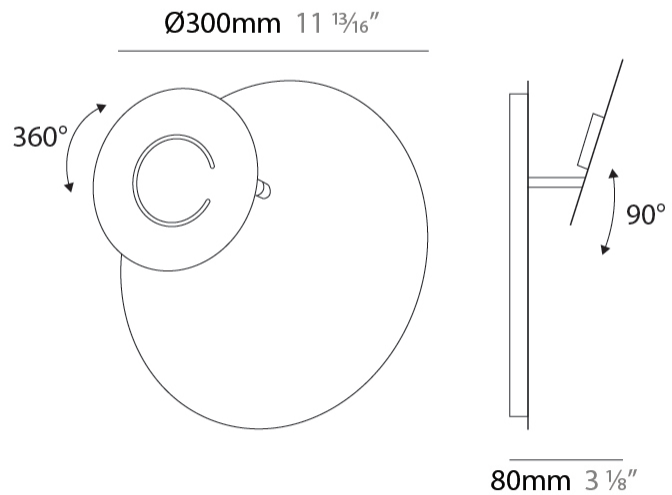

DOPPIOZERO SURFACE

D132180-

base number   Finish Options   -   Finish Options

1. To build a product code in our configurator select the specify button on the base model # product page
2. To build a manual product code on this datasheet choose from the options listed below in blue font and add the suffix to the base model #

GENERAL

Series: DoppioZero
Partner: Knikerboker
Division: Design
Installation: Surface
Product Type: Wall Surface
Mounting Location: Wall
Light Distribution: Indirect

PHYSICAL

Shape: Round
Diameter (mm): 300
Diameter (in): 11 ¹³/₁₆
Height (mm): 300
Height (in): 11 ¹³/₁₆
Extension (mm): 90
Extension (in): 3 ⁹/₁₆
Fixture Finish: EWH / EBK / MAN / COF / PRD / SLF / GLF / CLF / BRL
Accent Finish: EWH / EBK / MAN / COF / PRD / SLF / GLF / CLF / BRL
Fixture Material: Aluminum

ELECTRICAL

Lamp Type: LED
Input Wattage (W): 16
Dimming: Non-Dimming / Phase Dimming (120vac Only)
Driver Included: No
Driver Location: Remote
Driver Type: Constant Current - Universal
Driver Class: Class 2
Input Voltage (V): 120 - 277
Constant Current (MA): 500

LED

Color Temperature (°K): 3000
Max. Delivered Lumen (lm): 2900
CRI: >85 CRI
Lamp Life (hrs): 50000

OPTICAL

Adjustability: Tilt 90°

RATINGS AND CERTIFICATIONS

Certified By: Certified for North American Standards
IP rating: IP20

PROJECT	_____
TYPE	_____
SPECIFIER	_____
QUANTITY	_____
DATE	_____