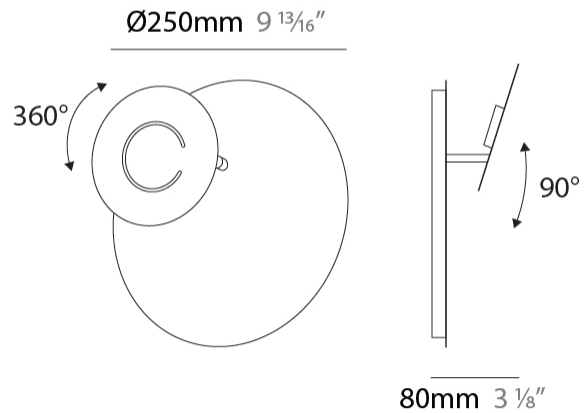

DOPPIOZERO SURFACE

D132179-

base number   Finish Options   -   Finish Options

1. To build a product code in our configurator select the specify button on the base model # product page
2. To build a manual product code on this datasheet choose from the options listed below in blue font and add the suffix to the base model #

GENERAL

Series: DoppioZero
Partner: Knikerboker
Division: Design
Installation: Surface
Product Type: Wall Surface
Mounting Location: Wall
Light Distribution: Indirect

PHYSICAL

Shape: Round
Diameter (mm): 250
Diameter (in): 9 ¹³/₁₆
Height (mm): 250
Height (in): 9 ¹³/₁₆
Extension (mm): 100
Extension (in): 3 ¹⁵/₁₆
Fixture Finish: EWH / EBK / MAN / COF / PRD / SLF / GLF / CLF / BRL
Accent Finish: EWH / EBK / MAN / COF / PRD / SLF / GLF / CLF / BRL
Fixture Material: Aluminum

ELECTRICAL

Lamp Type: LED
Input Wattage (W): 16
Dimming: Non-Dimming / Phase Dimming (120vac Only)
Driver Included: No
Driver Location: Remote
Driver Type: Constant Current - Universal
Driver Class: Class 2
Input Voltage (V): 120 - 277
Constant Current (MA): 500

LED

Color Temperature (°K): 3000
Max. Delivered Lumen (lm): 2900
CRI: >85 CRI
Lamp Life (hrs): 50000

OPTICAL

Adjustability: Tilt 90°

RATINGS AND CERTIFICATIONS

Certified By: Certified for North American Standards
IP rating: IP20

PROJECT	
TYPE	
SPECIFIER	
QUANTITY	
DATE