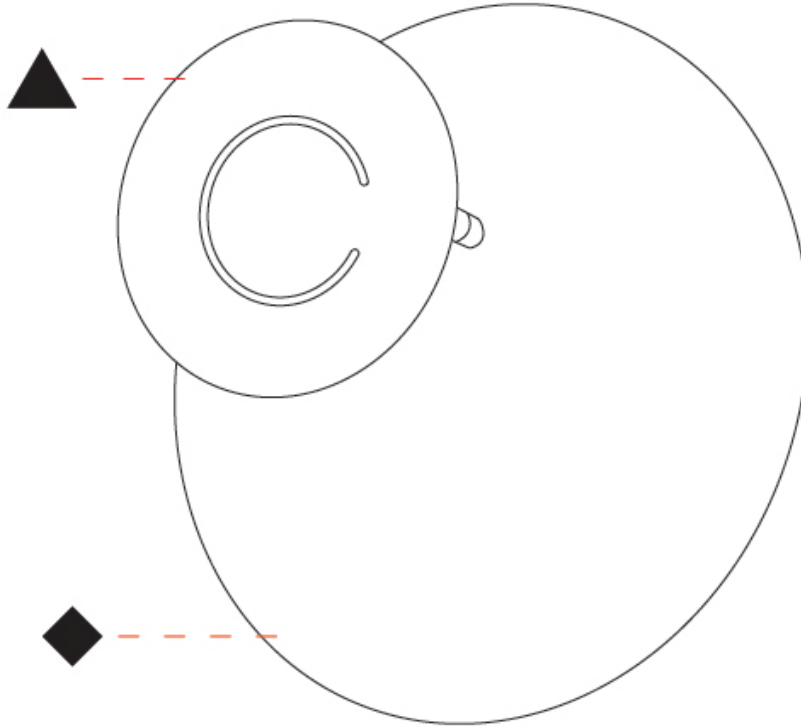

D132181-

PROJECT _____

TYPE _____

SPECIFIER _____

QUANTITY _____

DATE _____

D