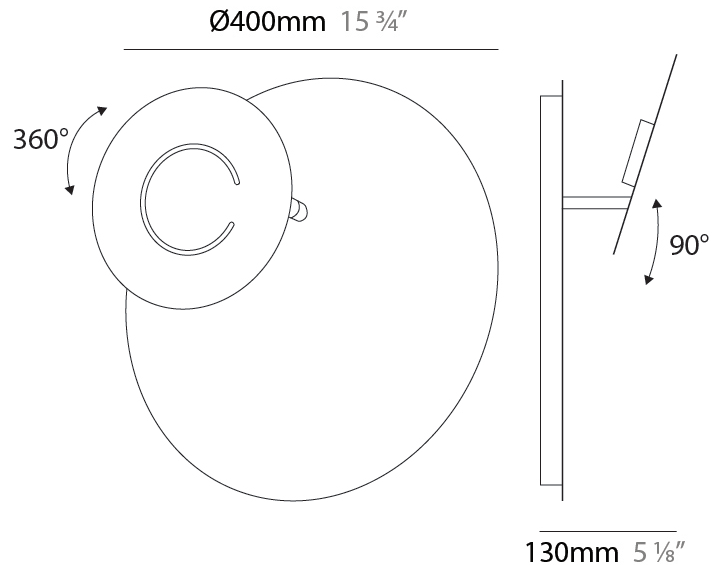

DOPPIOZERO SURFACE

D132181-

base number   Finish Options   -   Finish Options

1. To build a product code in our configurator select the specify button on the base model # product page
2. To build a manual product code on this datasheet choose from the options listed below in blue font and add the suffix to the base model #

GENERAL

Series: DoppioZero
Partner: Knikerboker
Division: Design
Installation: Surface
Product Type: Wall Surface
Mounting Location: Wall
Light Distribution: Indirect

PHYSICAL

Shape: Round
Diameter (mm): 300
Diameter (in): 11 ¹³/₁₆
Height (mm): 300
Height (in): 11 ¹³/₁₆
Extension (mm): 90
Extension (in): 3 ⁹/₁₆
Fixture Finish: EWH / EBK / MAN / COF / PRD / SLF / GLF / CLF / BRL
Accent Finish: EWH / EBK / MAN / COF / PRD / SLF / GLF / CLF / BRL
Fixture Material: Aluminum

ELECTRICAL

Lamp Type: LED
Input Wattage (W): 16
Dimming: Non-Dimming / Phase Dimming (120vac Only)
Driver Included: No
Driver Location: Remote
Driver Type: Constant Current - Universal
Driver Class: Class 2
Input Voltage (V): 120 - 277
Constant Current (MA): 500

LED

Color Temperature (°K): 3000
Max. Delivered Lumen (lm): 2900
CRI: >85 CRI
Lamp Life (hrs): 50000

OPTICAL

Adjustability: Tilt 90°

RATINGS AND CERTIFICATIONS

Certified By: Certified for North American Standards
IP rating: IP20

PROJECT
TYPE
SPECIFIER
QUANTITY
DATE