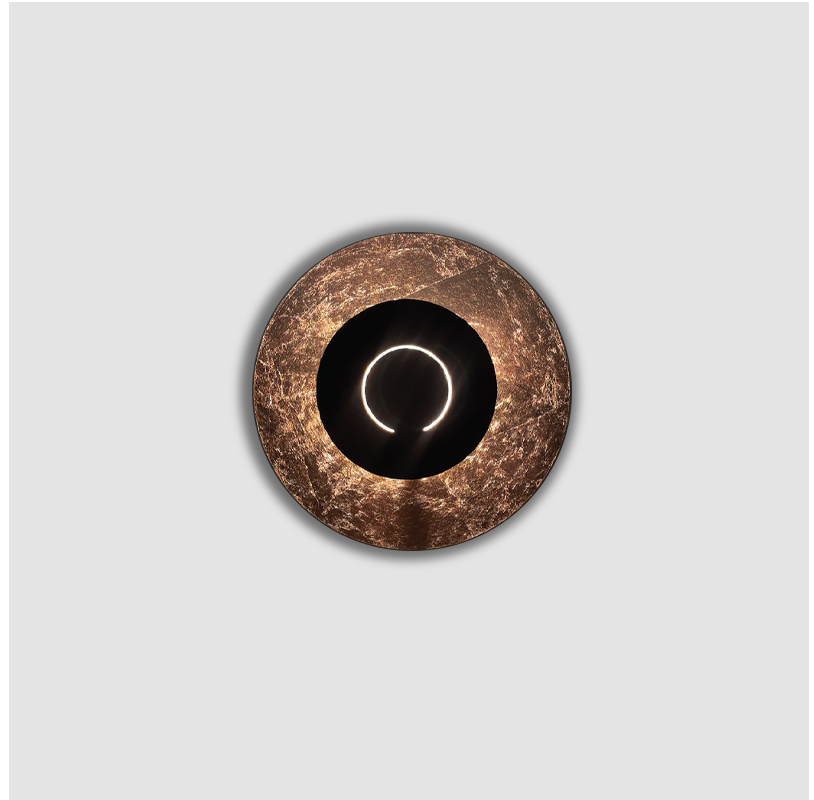

DOPPIOZERO SURFACE

D132179-

base number   Finish Options   -   Finish Options

1. To build a product code in our configurator select the specify button on the base model # product page
2. To build a manual product code on this datasheet choose from the options listed below in blue font and add the suffix to the base model #

GENERAL

Series: DoppioZero
Partner: Knikerboker
Division: Design
Installation: Surface
Product Type: Wall Surface
Mounting Location: Wall
Light Distribution: Indirect

PHYSICAL

Shape: Round
Diameter (mm): 250
Diameter (in): 9 ¹³/₁₆
Height (mm): 250
Height (in): 9 ¹³/₁₆
Extension (mm): 100
Extension (in): 3 ¹⁵/₁₆
Fixture Finish: EWH / EBK / MAN / COF / PRD / SLF / GLF / CLF / BRL
Accent Finish: EWH / EBK / MAN / COF / PRD / SLF / GLF / CLF / BRL
Fixture Material: Aluminum

ELECTRICAL

Lamp Type: LED
Input Wattage (W): 16
Dimming: Non-Dimming / Phase Dimming (120vac Only)
Driver Included: No
Driver Location: Remote
Driver Type: Constant Current - Universal
Driver Class: Class 2
Input Voltage (V): 120 - 277
Constant Current (MA): 500

LED

Color Temperature (°K): 3000
Max. Delivered Lumen (lm): 2900
CRI: >85 CRI
Lamp Life (hrs): 50000

OPTICAL

Adjustability: Tilt 90°

RATINGS AND CERTIFICATIONS

Certified By: Certified for North American Standards
IP rating: IP20

PROJECT	
TYPE	
SPECIFIER	
QUANTITY	
DATE