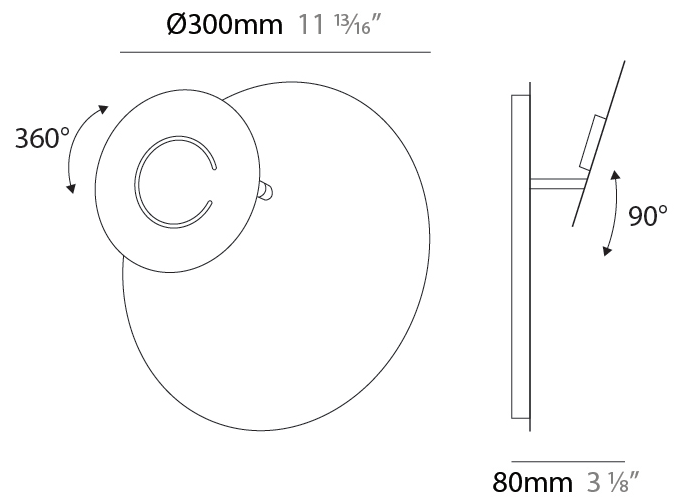

DOPPIOZERO SURFACE

D132180-

base number   Finish Options   -   Finish Options

1. To build a product code in our configurator select the specify button on the base model # product page
2. To build a manual product code on this datasheet choose from the options listed below in blue font and add the suffix to the base model #

GENERAL

Series: DoppioZero
Partner: Knikerboker
Division: Design
Installation: Surface
Product Type: Wall Surface
Mounting Location: Wall
Light Distribution: Indirect

PHYSICAL

Shape: Round
Diameter (mm): 300
Diameter (in): 11 ¹³/₁₆
Height (mm): 300
Height (in): 11 ¹³/₁₆
Extension (mm): 90
Extension (in): 3 ⁹/₁₆
Fixture Finish: EWH / EBK / MAN / COF / PRD / SLF / GLF / CLF / BRL
Accent Finish: EWH / EBK / MAN / COF / PRD / SLF / GLF / CLF / BRL
Fixture Material: Aluminum

ELECTRICAL

Lamp Type: LED
Input Wattage (W): 16
Dimming: Non-Dimming / Phase Dimming (120vac Only)
Driver Included: No
Driver Location: Remote
Driver Type: Constant Current - Universal
Driver Class: Class 2
Input Voltage (V): 120 - 277
Constant Current (MA): 500

LED

Color Temperature (°K): 3000
Max. Delivered Lumen (lm): 2900
CRI: >85 CRI
Lamp Life (hrs): 50000

OPTICAL

Adjustability: Tilt 90°

RATINGS AND CERTIFICATIONS

Certified By: Certified for North American Standards
IP rating: IP20

PROJECT
TYPE
SPECIFIER
QUANTITY
DATE