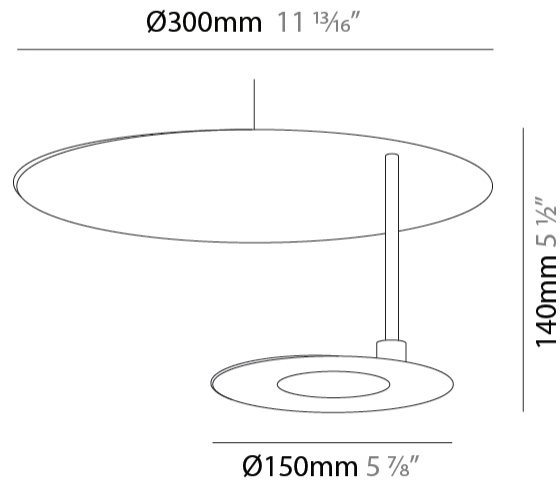

PROJECT	_____
TYPE	_____
SPECIFIER	_____
QUANTITY	_____
DATE	_____

DOPPIOZERO SUSPENSION

D131582-

base number	Finish	Finish
	Options	Options

1. To build a product code in our configurator select the specify button on the base model # product page
2. To build a manual product code on this datasheet choose from the options listed below in blue font and add the suffix to the base model #

GENERAL

Series: DoppioZero
Partner: Knikerboker
Division: Design
Installation: Suspension
Product Type: Pendant
Mounting Location: Ceiling
Light Distribution: Indirect

PHYSICAL

Shape: Round
Diameter (mm): 300
Diameter (in): 11 ¹³/₁₆
Height (mm): 140
Height (in): 5 ¹/₂
Max. Overall Height (mm): 1640
Max. Overall Height (in): 64 ⁹/₁₆
Fixture Finish: EWH / EBK / MAN / COF / PRD / SLF / GLF / CLF / BRL
Accent Finish: EWH / EBK / MAN / COF / PRD / SLF / GLF / CLF / BRL
Fixture Material: Aluminum
Cable Details: 1500mm / 59 1/16" Cable

ELECTRICAL

Lamp Type: LED
Input Wattage (W): 14
Dimming: Non-Dimming / Phase Dimming (120vac Only)
Driver Included: No
Driver Location: Remote
Driver Type: Constant Current - Universal
Driver Class: Class 2
Input Voltage (V): 120 - 277
Constant Current (MA): 500

LED

Color Temperature (°K): 3000
Max. Delivered Lumen (lm): 2900
CRI: >85 CRI
Lamp Life (hrs): 50000

OPTICAL

RATINGS AND CERTIFICATIONS

Certified By: Certified for North American Standards
IP rating: IP20