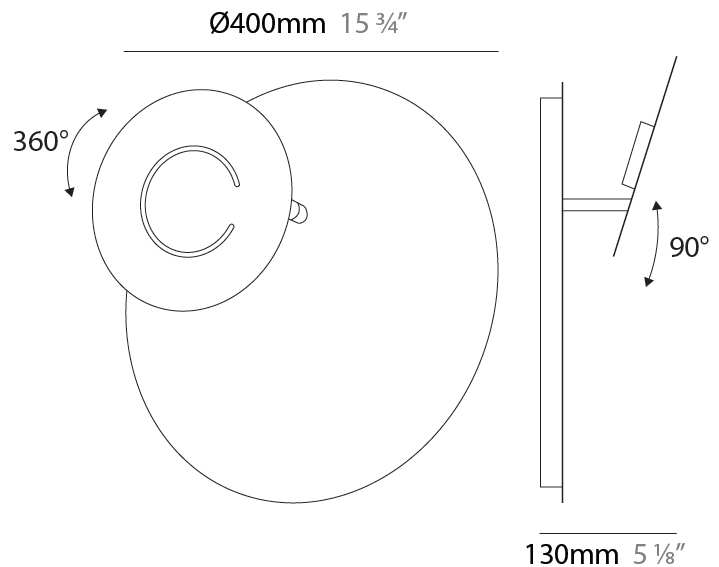

PROJECT	_____
TYPE	_____
SPECIFIER	_____
QUANTITY	_____
DATE	_____

DOPPIOZERO SURFACE

D132181- _____

base number   Finish Options   Finish Options

1. To build a product code in our configurator select the specify button on the base model # product page
2. To build a manual product code on this datasheet choose from the options listed below in blue font and add the suffix to the base model #

GENERAL

Series: DoppioZero
Partner: Knikerboker
Division: Design
Installation: Surface
Product Type: Wall Surface
Mounting Location: Wall
Light Distribution: Indirect

PHYSICAL

Shape: Round
Diameter (mm): 300
Diameter (in): 11 ¹³/₁₆
Height (mm): 300
Height (in): 11 ¹³/₁₆
Extension (mm): 90
Extension (in): 3 ⁹/₁₆
Fixture Finish: EWH / EBK / MAN / COF / PRD / SLF / GLF / CLF / BRL
Accent Finish: EWH / EBK / MAN / COF / PRD / SLF / GLF / CLF / BRL
Fixture Material: Aluminum

ELECTRICAL

Lamp Type: LED
Input Wattage (W): 16
Dimming: Non-Dimming / Phase Dimming (120vac Only)
Driver Included: No
Driver Location: Remote
Driver Type: Constant Current - Universal
Driver Class: Class 2
Input Voltage (V): 120 - 277
Constant Current (MA): 500

LED

Color Temperature (°K): 3000
Max. Delivered Lumen (lm): 2900
CRI: >85 CRI
Lamp Life (hrs): 50000

OPTICAL

Adjustability: Tilt 90°

RATINGS AND CERTIFICATIONS

Certified By: Certified for North American Standards
IP rating: IP20