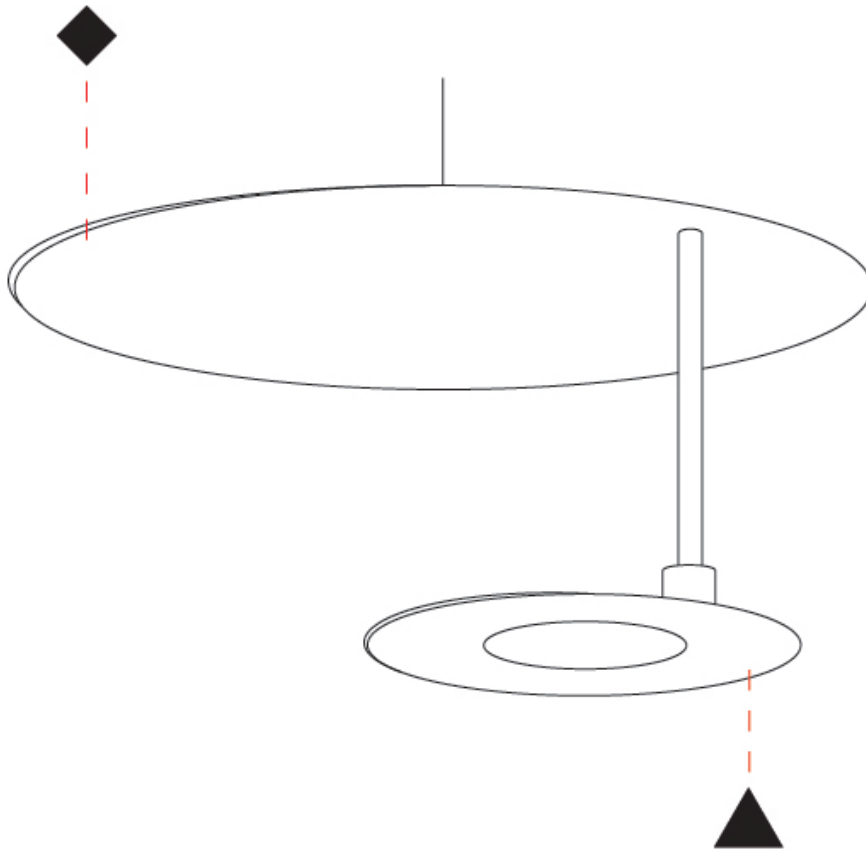

DOPPIOZERO SUSPENSION

D131583-

PROJECT _____

TYPE _____

SPECIFIER _____

QUANTITY _____

DATE _____

D