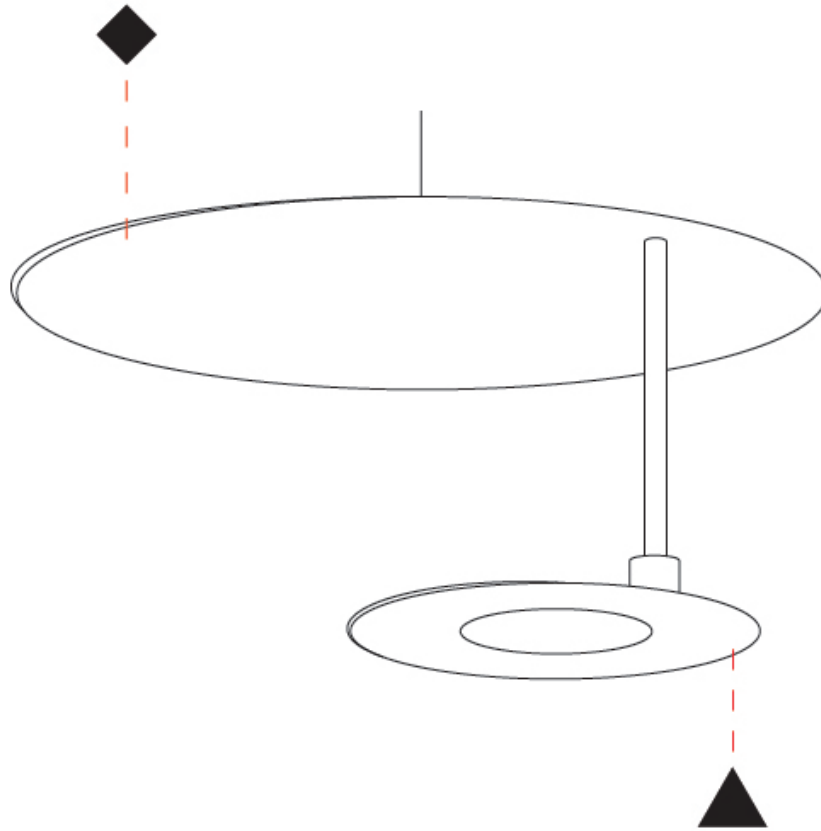

DOPPIOZERO SUSPENSION

D131582-

PROJECT _____

TYPE _____

SPECIFIER _____

QUANTITY _____

DATE _____

D