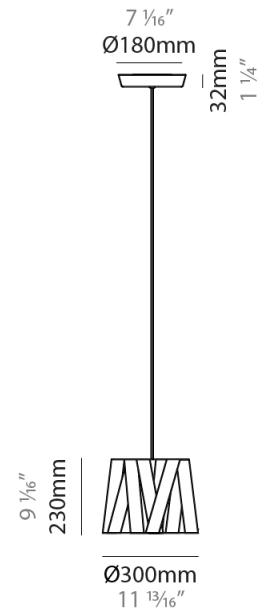

DRESS SUSPENSION

D51012-

base number   Finish
Options

PROJECT	_____
TYPE	_____
SPECIFIER	_____
QUANTITY	_____
DATE	_____

1. To build a product code in our configurator select the specify button on the base model # product page
2. To build a manual product code on this datasheet choose from the options listed below in blue font and add the suffix to the base model #

GENERAL

Series: Dress _____
Partner: Fambuena _____
Division: Design _____
Installation: Suspension _____
Product Type: Pendant _____
Mounting Location: Ceiling _____
Light Distribution: Direct _____

PHYSICAL

Shape: Cylinder _____
Diameter (mm): 300 _____
Diameter (in): 11 ¹³/₁₆ _____
Height (mm): 230 _____
Height (in): 9 ¹/₁₆ _____
Fixture Finish: WHI / BLK / RED / CHA / TAU / TUR / GDF _____
Fixture Material: Ribbon / Aluminum _____
Primary Material: Fabric _____
Cable Details: Cable length 2000mm / 79" _____

ELECTRICAL

Number of Lamps: 1 _____
Lamp Type: LED Retrofit _____
Bulb Included: Bulb Not Included _____
Max. Wattage Per Lamp (W): 7 _____
Lamp Base: E26 _____
Input Voltage (V): 120 _____
Upon Request: 277Vac / GU24 _____

LED

OPTICAL

RATINGS AND CERTIFICATIONS

Certified By: Certified for North American Standards _____
IP rating: IP20 _____