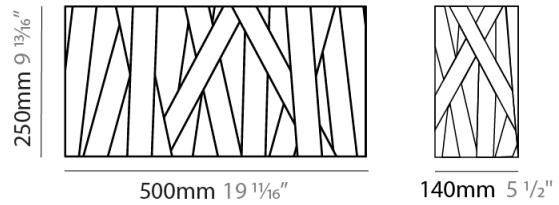

PROJECT _____
TYPE _____
SPECIFIER _____
QUANTITY _____
DATE _____

DRESS SURFACE

D53005-

base number   Finish
Options

1. To build a product code in our configurator select the specify button on the base model # product page
2. To build a manual product code on this datasheet choose from the options listed below in blue font and add the suffix to the base model #

GENERAL

Series: Dress _____
Partner: Fambuena _____
Division: Design _____
Installation: Surface _____
Product Type: Wall Surface _____
Mounting Location: Wall _____
Light Distribution: Indirect _____

PHYSICAL

Shape: Rectangle _____
Length (mm): 500 _____
Length (in): 19 ¹¹/₁₆ _____
Height (mm): 250 _____
Depth (mm): 140 _____
Height (in): 9 ¹³/₁₆ _____
Depth (in): 5 ¹/₂ _____
Fixture Finish: WHI / BLK / RED / CHA / TAU / TUR / GDF _____
Fixture Material: Ribbon / Aluminum _____
Primary Material: Fabric _____

ELECTRICAL

Number of Lamps: 2 _____
Lamp Type: LED Retrofit _____
Lamp Shape: A19 _____
Bulb Included: Bulb Not Included _____
Total Output Wattage (W): 14 _____
Max. Wattage Per Lamp (W): 7 _____
Lamp Base: E26 _____
Input Voltage (V): 120 _____
Upon Request: 277Vac / GU24 _____

LED

OPTICAL

RATINGS AND CERTIFICATIONS

Certified By: Certified for North American Standards _____
IP rating: IP20 _____