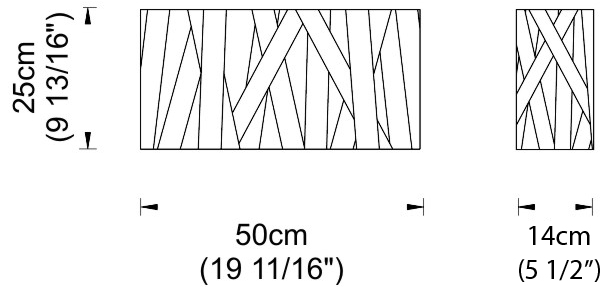

PROJECT	
TYPE	
SPECIFIER	
QUANTITY	
DATE	

DRESS SURFACE

D53005- : D53005-BLK

base number

1. To build a product code in our configurator select the specify button on the base model # product page
2. To build a manual product code on this datasheet choose from the options listed below in blue font and add the suffix to the base model #

GENERAL

Series: Dress
Partner: Fambuena
Division: Design
Installation: Surface
Product Type: Wall Surface
Mounting Location: Wall
Light Distribution: Indirect

PHYSICAL

Shape: Rectangle
Length (mm): 500
Length (in): 19 11/16
Height (mm): 250
Depth (mm): 140
Height (in): 9 13/16
Depth (in): 5 1/2
Extension (mm): 140
Extension (in): 5 1/2
Weight (kg): 4.1
Weight (lbs): 9
Fixture Material: Ribbon / Aluminum
Primary Material: Fabric

ELECTRICAL

Number of Lamps: 2
Lamp Type: LED Retrofit
Lamp Shape: A19
Bulb Included: Bulb Not Included
Total Output Wattage (W): 14
Max. Wattage Per Lamp (W): 7
Lamp Base: E26
Input Voltage (V): 120

LED

OPTICAL

RATINGS AND CERTIFICATIONS

Certified By: CSA Certified to UL and CSA Standards
IP rating: IP20