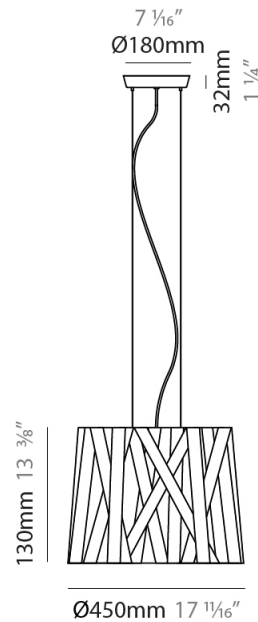

DRESS SUSPENSION

D51014-

base number   Finish
Options

PROJECT	_____
TYPE	_____
SPECIFIER	_____
QUANTITY	_____
DATE	_____

1. To build a product code in our configurator select the specify button on the base model # product page
2. To build a manual product code on this datasheet choose from the options listed below in blue font and add the suffix to the base model #

GENERAL

Series: Dress _____
Partner: Fambuena _____
Division: Design _____
Installation: Suspension _____
Product Type: Pendant _____
Mounting Location: Ceiling _____
Light Distribution: Direct _____

PHYSICAL

Shape: Cylinder _____
Diameter (mm): 450 _____
Diameter (in): 17 ¹¹/₁₆ _____
Height (mm): 340 _____
Height (in): 13 ³/₈ _____
Fixture Finish: WHI / BLK / RED / CHA / TAU / TUR / GDF _____
Fixture Material: Ribbon / Aluminum _____
Primary Material: Fabric _____
Cable Details: Cable length 2000mm / 79" _____

ELECTRICAL

Number of Lamps: 1 _____
Lamp Type: LED Retrofit _____
Bulb Included: Bulb Not Included _____
Max. Wattage Per Lamp (W): 15 _____
Lamp Base: E26 _____
Input Voltage (V): 120 _____
Upon Request: 277Vac / GU24 _____

LED

OPTICAL

RATINGS AND CERTIFICATIONS

Certified By: Certified for North American Standards _____
IP rating: IP20 _____