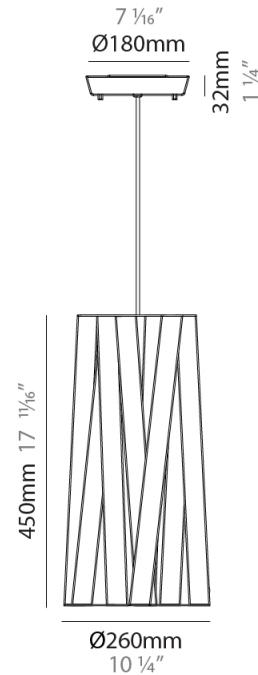

PROJECT
TYPE
SPECIFIER
QUANTITY
DATE

DRESS SUSPENSION

D51016-

base number   Finish
Options

1. To build a product code in our configurator select the specify button on the base model # product page
2. To build a manual product code on this datasheet choose from the options listed below in blue font and add the suffix to the base model #

GENERAL

Series: Dress
Partner: Fambuena
Division: Design
Installation: Suspension
Product Type: Pendant
Mounting Location: Ceiling
Light Distribution: Direct

PHYSICAL

Shape: Cylinder
Diameter (mm): 260
Diameter (in): 10 3/4
Height (mm): 450
Height (in): 17 11/16
Fixture Finish: WHI / BLK / RED / CHA / TAU / TUR / GDF
Fixture Material: Ribbon / Aluminum
Primary Material: Fabric
Cable Details: Cable length 2000mm / 79"

ELECTRICAL

Number of Lamps: 1
Lamp Type: LED Retrofit
Bulb Included: Bulb Not Included
Max. Wattage Per Lamp (W): 7
Lamp Base: E26
Input Voltage (V): 120
Upon Request: 277Vac / GU24

LED

OPTICAL

RATINGS AND CERTIFICATIONS

Certified By: Certified for North American Standards
IP rating: IP20