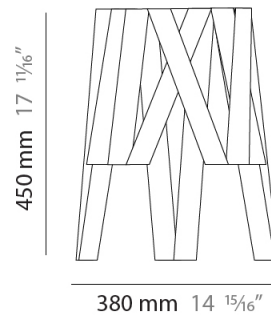

PROJECT
TYPE
SPECIFIER
QUANTITY
DATE

DRESS PORTABLE

D54001-

base number   Finish
Options

1. To build a product code in our configurator select the specify button on the base model # product page
2. To build a manual product code on this datasheet choose from the options listed below in blue font and add the suffix to the base model #

GENERAL

Series: Dress
Partner: Fambuena
Division: Design
Installation: Portable
Product Type: Table
Mounting Location: Table
Light Distribution: Direct

PHYSICAL

Shape: Cylinder
Diameter (mm): 380
Diameter (in): 14 ¹⁵/₁₆
Height (mm): 450
Height (in): 17 ¹¹/₁₆
Fixture Finish: WHI / BLK / RED / CHA / TAU / TUR / GDF
Fixture Material: Ribbon / Aluminum
Primary Material: Fabric

ELECTRICAL

Number of Lamps: 1
Lamp Type: LED Retrofit
Lamp Shape: A19
Bulb Included: Bulb Not Included
Max. Wattage Per Lamp (W): 7
Lamp Base: E26
Input Voltage (V): 120
Upon Request: 277Vac / GU24

LED

OPTICAL

RATINGS AND CERTIFICATIONS

Certified By: Certified for North American Standards
IP rating: IP20