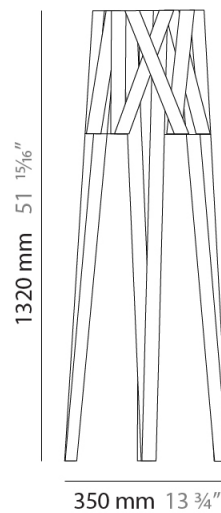

DRESS PORTABLE

D54002-

base number   Finish
Options

PROJECT _____
TYPE _____
SPECIFIER _____
QUANTITY _____
DATE _____

1. To build a product code in our configurator select the specify button on the base model # product page
2. To build a manual product code on this datasheet choose from the options listed below in blue font and add the suffix to the base model #

GENERAL

Series: Dress _____
Partner: Fambuena _____
Division: Design _____
Installation: Portable _____
Product Type: Floor _____
Mounting Location: Floor _____
Light Distribution: Direct _____

PHYSICAL

Shape: Cylinder _____
Diameter (mm): 350 _____
Diameter (in): 13 ¾ _____
Height (mm): 1320 _____
Height (in): 51 15/16 _____
Fixture Finish: WHI / BLK / RED / CHA / TAU / TUR / GDF _____
Fixture Material: Ribbon / Aluminum _____
Primary Material: Fabric _____

ELECTRICAL

Number of Lamps: 1 _____
Lamp Type: LED Retrofit _____
Lamp Shape: A19 _____
Bulb Included: Bulb Not Included _____
Max. Wattage Per Lamp (W): 12 _____
Lamp Base: E26 _____
Input Voltage (V): 120 _____
Upon Request: 277Vac / GU24 _____

LED

OPTICAL

RATINGS AND CERTIFICATIONS

Certified By: Certified for North American Standards _____
IP rating: IP20 _____