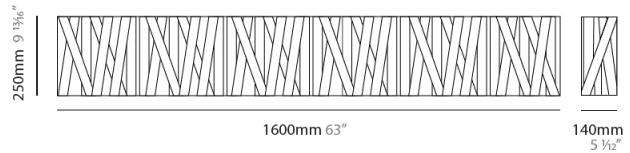

DRESS SURFACE

D53006-

base number   Finish
Options

1. To build a product code in our configurator select the specify button on the base model # product page
2. To build a manual product code on this datasheet choose from the options listed below in blue font and add the suffix to the base model #

GENERAL

Series: Dress
Partner: Fambuena
Division: Design
Installation: Surface
Product Type: Wall Surface
Mounting Location: Wall
Light Distribution: Indirect

PHYSICAL

Shape: Rectangle
Length (mm): 1600
Length (in): 63
Height (mm): 250
Depth (mm): 140
Height (in): 9 ¹³/₁₆
Depth (in): 5 ¹/₂
Extension (mm): 140
Extension (in): 5 ¹/₂
Fixture Finish: WHI / BLK / RED / CHA / TAU / TUR / GDF
Fixture Material: Ribbon / Aluminum
Primary Material: Fabric

ELECTRICAL

Number of Lamps: 6
Lamp Type: LED Retrofit
Lamp Shape: A19
Bulb Included: Bulb Not Included
Total Output Wattage (W): 24
Max. Wattage Per Lamp (W): 4
Lamp Base: E26
Input Voltage (V): 120
Upon Request: 277Vac / GU24

LED

OPTICAL

RATINGS AND CERTIFICATIONS

Certified By: Certified for North American Standards
IP rating: IP20

PROJECT	_____
TYPE	_____
SPECIFIER	_____
QUANTITY	_____
DATE	_____