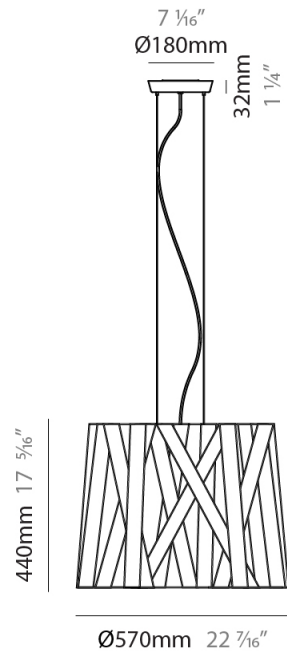

DRESS SUSPENSION

D51013-

base number   Finish
Options

1. To build a product code in our configurator select the specify button on the base model # product page
2. To build a manual product code on this datasheet choose from the options listed below in blue font and add the suffix to the base model #

GENERAL

Series: Dress
Partner: Fambuena
Division: Design
Installation: Suspension
Product Type: Pendant
Mounting Location: Ceiling
Light Distribution: Direct

PHYSICAL

Shape: Cylinder
Diameter (mm): 570
Diameter (in): 22 ⁷/₁₆
Height (mm): 440
Height (in): 17 ⁵/₁₆
Fixture Finish: WHI / BLK / RED / CHA / TAU / TUR / GDF
Fixture Material: Ribbon / Aluminum
Primary Material: Fabric
Cable Details: Cable length 2000mm / 79"

ELECTRICAL

Number of Lamps: 1
Lamp Type: LED Retrofit
Bulb Included: Bulb Not Included
Max. Wattage Per Lamp (W): 15
Lamp Base: E26
Input Voltage (V): 120
Upon Request: 277Vac / GU24

LED

OPTICAL

RATINGS AND CERTIFICATIONS

Certified By: Certified for North American Standards
IP rating: IP20

PROJECT	_____
TYPE	_____
SPECIFIER	_____
QUANTITY	_____
DATE	_____