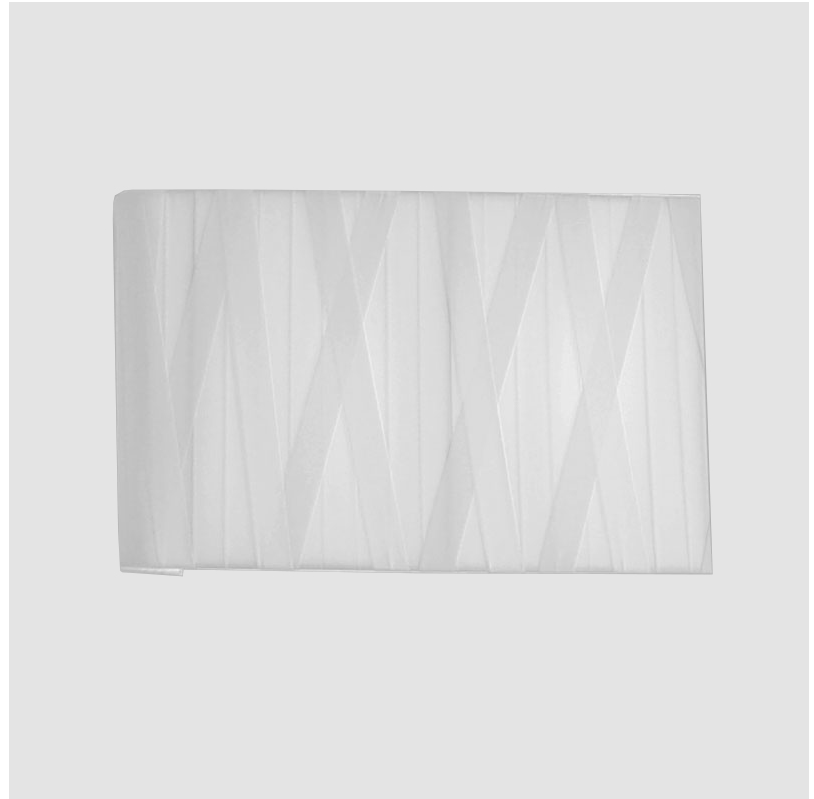

PROJECT _____
TYPE _____
SPECIFIER _____
QUANTITY _____
DATE _____

DRESS SURFACE

D53005-

base number   Finish
Options

1. To build a product code in our configurator select the specify button on the base model # product page
2. To build a manual product code on this datasheet choose from the options listed below in blue font and add the suffix to the base model #

GENERAL

Series: Dress _____
Partner: Fambuena _____
Division: Design _____
Installation: Surface _____
Product Type: Wall Surface _____
Mounting Location: Wall _____
Light Distribution: Indirect _____

PHYSICAL

Shape: Rectangle _____
Length (mm): 500 _____
Length (in): 19 ¹¹/₁₆ _____
Height (mm): 250 _____
Depth (mm): 140 _____
Height (in): 9 ¹³/₁₆ _____
Depth (in): 5 ¹/₂ _____
Fixture Finish: WHI / BLK / RED / CHA / TAU / TUR / GDF _____
Fixture Material: Ribbon / Aluminum _____
Primary Material: Fabric _____

ELECTRICAL

Number of Lamps: 2 _____
Lamp Type: LED Retrofit _____
Lamp Shape: A19 _____
Bulb Included: Bulb Not Included _____
Total Output Wattage (W): 14 _____
Max. Wattage Per Lamp (W): 7 _____
Lamp Base: E26 _____
Input Voltage (V): 120 _____
Upon Request: 277Vac / GU24 _____

LED

OPTICAL

RATINGS AND CERTIFICATIONS

Certified By: Certified for North American Standards _____
IP rating: IP20 _____