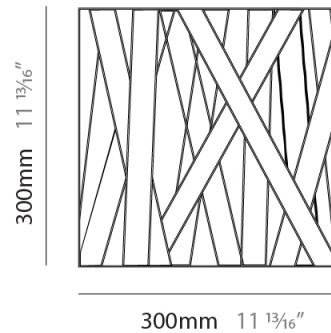

PROJECT
TYPE
SPECIFIER
QUANTITY
DATE

DRESS SURFACE

D53004-

base number   Finish
Options

1. To build a product code in our configurator select the specify button on the base model # product page
2. To build a manual product code on this datasheet choose from the options listed below in blue font and add the suffix to the base model #

GENERAL

Series: Dress
Partner: Fambuena
Division: Design
Installation: Surface
Product Type: Wall Surface
Mounting Location: Wall
Light Distribution: Indirect

PHYSICAL

Shape: Square
Length (mm): 300
Length (in): 11 ¹³/₁₆
Height (mm): 300
Depth (mm): 140
Height (in): 11 ¹³/₁₆
Depth (in): 5 ¹/₂
Fixture Finish: WHI / BLK / RED / CHA / TAU / TUR / GDF
Fixture Material: Ribbon / Aluminum
Primary Material: Fabric

ELECTRICAL

Number of Lamps: 1
Lamp Type: LED Retrofit
Lamp Shape: A19
Bulb Included: Bulb Not Included
Max. Wattage Per Lamp (W): 12
Lamp Base: E26
Input Voltage (V): 120
Upon Request: 277Vac / GU24

LED

OPTICAL

RATINGS AND CERTIFICATIONS

Certified By: Certified for North American Standards
IP rating: IP20