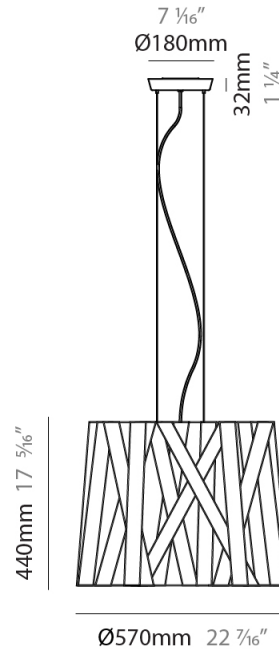

PROJECT
TYPE
SPECIFIER
QUANTITY
DATE

DRESS SUSPENSION

D51013-

base number   Finish
Options

1. To build a product code in our configurator select the specify button on the base model # product page
2. To build a manual product code on this datasheet choose from the options listed below in blue font and add the suffix to the base model #

GENERAL

Series: Dress
Partner: Fambuena
Division: Design
Installation: Suspension
Product Type: Pendant
Mounting Location: Ceiling
Light Distribution: Direct

PHYSICAL

Shape: Cylinder
Diameter (mm): 570
Diameter (in): 22 ⁷/₁₆
Height (mm): 440
Height (in): 17 ⁵/₁₆
Fixture Finish: WHI / BLK / RED / CHA / TAU / TUR / GDF
Fixture Material: Ribbon / Aluminum
Primary Material: Fabric
Cable Details: Cable length 2000mm / 79"

ELECTRICAL

Number of Lamps: 1
Lamp Type: LED Retrofit
Bulb Included: Bulb Not Included
Max. Wattage Per Lamp (W): 15
Lamp Base: E26
Input Voltage (V): 120
Upon Request: 277Vac / GU24

LED

OPTICAL

RATINGS AND CERTIFICATIONS

Certified By: Certified for North American Standards
IP rating: IP20