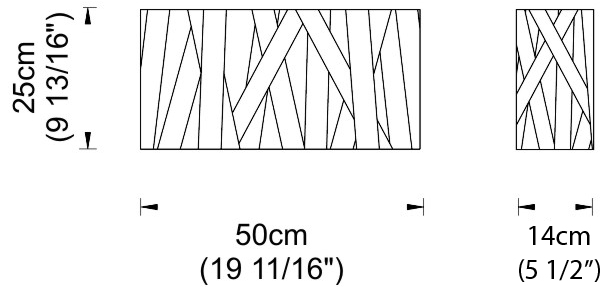

DRESS SURFACE

D53005- : D53005-BLK

base number

1. To build a product code in our configurator select the specify button on the base model # product page
2. To build a manual product code on this datasheet choose from the options listed below in blue font and add the suffix to the base model #

GENERAL

Series: Dress _____
Partner: Fambuena _____
Division: Design _____
Installation: Surface _____
Product Type: Wall Surface _____
Mounting Location: Wall _____
Light Distribution: Indirect _____

PHYSICAL

Shape: Rectangle _____
Length (mm): 500 _____
Length (in): 19 ¹¹/₁₆ _____
Height (mm): 250 _____
Depth (mm): 140 _____
Height (in): 9 ¹³/₁₆ _____
Depth (in): 5 ¹/₂ _____
Extension (mm): 140 _____
Extension (in): 5 ¹/₂ _____
Weight (kg): 4.1 _____
Weight (lbs): 9 _____
Fixture Material: Ribbon / Aluminum _____
Primary Material: Fabric _____

ELECTRICAL

Number of Lamps: 2 _____
Lamp Type: LED Retrofit _____
Lamp Shape: A19 _____
Bulb Included: Bulb Not Included _____
Total Output Wattage (W): 14 _____
Max. Wattage Per Lamp (W): 7 _____
Lamp Base: E26 _____
Input Voltage (V): 120 _____

LED

OPTICAL

RATINGS AND CERTIFICATIONS

Certified By: CSA Certified to UL and CSA Standards _____
IP rating: IP20 _____