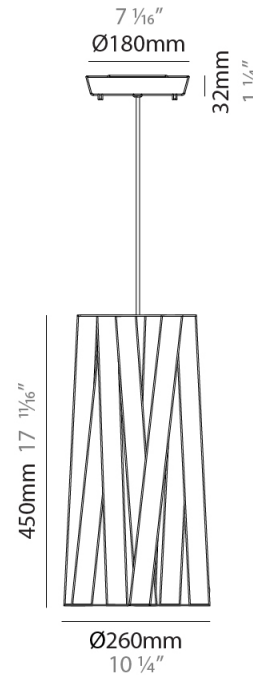

DRESS SUSPENSION

D51016-

base number   Finish
Options

1. To build a product code in our configurator select the specify button on the base model # product page
2. To build a manual product code on this datasheet choose from the options listed below in blue font and add the suffix to the base model #

GENERAL

Series: Dress
Partner: Fambuena
Division: Design
Installation: Suspension
Product Type: Pendant
Mounting Location: Ceiling
Light Distribution: Direct

PHYSICAL

Shape: Cylinder
Diameter (mm): 260
Diameter (in): 10 1/4
Height (mm): 450
Height (in): 17 11/16
Fixture Finish: WHI / BLK / RED / CHA / TAU / TUR / GDF
Fixture Material: Ribbon / Aluminum
Primary Material: Fabric
Cable Details: Cable length 2000mm / 79"

ELECTRICAL

Number of Lamps: 1
Lamp Type: LED Retrofit
Bulb Included: Bulb Not Included
Max. Wattage Per Lamp (W): 7
Lamp Base: E26
Input Voltage (V): 120
Upon Request: 277Vac / GU24

LED

OPTICAL

RATINGS AND CERTIFICATIONS

Certified By: Certified for North American Standards
IP rating: IP20

PROJECT	_____
TYPE	_____
SPECIFIER	_____
QUANTITY	_____
DATE	_____