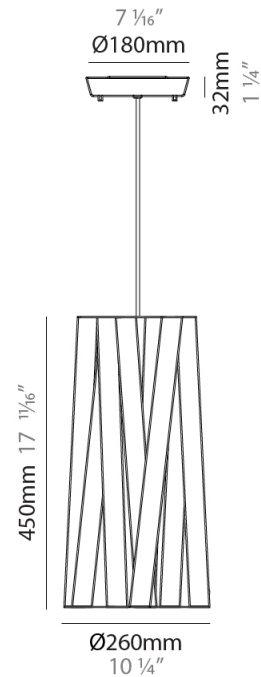

PROJECT	
TYPE	
SPECIFIER	
QUANTITY	
DATE	

DRESS SUSPENSION

D51016- : D51016-RED

base number

1. To build a product code in our configurator select the specify button on the base model # product page
2. To build a manual product code on this datasheet choose from the options listed below in blue font and add the suffix to the base model #

GENERAL

Series: Dress
Partner: Fambuena
Division: Design
Installation: Suspension
Product Type: Pendant
Mounting Location: Ceiling
Light Distribution: Direct

PHYSICAL

Shape: Cylinder
Diameter (mm): 260
Diameter (in): 10 ¼
Height (mm): 450
Height (in): 17 ⅛
Weight (kg): 2.7
Weight (lbs): 6
Diffuser: Red Satin Ribbon
Fixture Material: Ribbon / Aluminum
Primary Material: Fabric
Cable Details: Cable length 2000mm / 79"

ELECTRICAL

Number of Lamps: 1
Lamp Type: LED Retrofit
Lamp Shape: A19
Bulb Included: Bulb Not Included
Total Output Wattage (W): 7
Max. Wattage Per Lamp (W): 7
Lamp Base: E26
Input Voltage (V): 120

LED

OPTICAL

RATINGS AND CERTIFICATIONS

Certified By: CSA Certified to UL and CSA Standards
IP rating: IP20