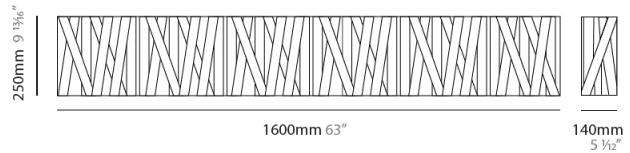

DRESS SURFACE

D53006-

base number   Finish
Options

1. To build a product code in our configurator select the specify button on the base model # product page
2. To build a manual product code on this datasheet choose from the options listed below in blue font and add the suffix to the base model #

GENERAL

Series: Dress
Partner: Fambuena
Division: Design
Installation: Surface
Product Type: Wall Surface
Mounting Location: Wall
Light Distribution: Indirect

PHYSICAL

Shape: Rectangle
Length (mm): 1600
Length (in): 63
Height (mm): 250
Depth (mm): 140
Height (in): 9 ¹³/₁₆
Depth (in): 5 ¹/₂
Extension (mm): 140
Extension (in): 5 ¹/₂
[Fixture Finish: WHI / BLK / RED / CHA / TAU / TUR / GDF](#)
Fixture Material: Ribbon / Aluminum
Primary Material: Fabric

ELECTRICAL

Number of Lamps: 6
Lamp Type: LED Retrofit
Lamp Shape: A19
Bulb Included: Bulb Not Included
Total Output Wattage (W): 24
Max. Wattage Per Lamp (W): 4
Lamp Base: E26
Input Voltage (V): 120
Upon Request: 277Vac / GU24

LED

OPTICAL

RATINGS AND CERTIFICATIONS

Certified By: Certified for North American Standards
IP rating: IP20

PROJECT	_____
TYPE	_____
SPECIFIER	_____
QUANTITY	_____
DATE	_____