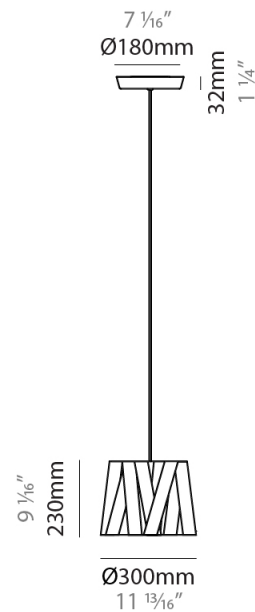

PROJECT
TYPE
SPECIFIER
QUANTITY
DATE

DRESS SUSPENSION

D51012-

base number   Finish
Options

1. To build a product code in our configurator select the specify button on the base model # product page
2. To build a manual product code on this datasheet choose from the options listed below in blue font and add the suffix to the base model #

GENERAL

Series: Dress
Partner: Fambuena
Division: Design
Installation: Suspension
Product Type: Pendant
Mounting Location: Ceiling
Light Distribution: Direct

PHYSICAL

Shape: Cylinder
Diameter (mm): 300
Diameter (in): 11 ¹³/₁₆
Height (mm): 230
Height (in): 9 ¹/₁₆
Fixture Finish: WHI / BLK / RED / CHA / TAU / TUR / GDF
Fixture Material: Ribbon / Aluminum
Primary Material: Fabric
Cable Details: Cable length 2000mm / 79"

ELECTRICAL

Number of Lamps: 1
Lamp Type: LED Retrofit
Bulb Included: Bulb Not Included
Max. Wattage Per Lamp (W): 7
Lamp Base: E26
Input Voltage (V): 120
Upon Request: 277Vac / GU24

LED

OPTICAL

RATINGS AND CERTIFICATIONS

Certified By: Certified for North American Standards
IP rating: IP20