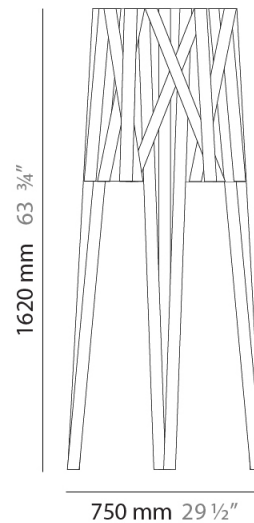

PROJECT
TYPE
SPECIFIER
QUANTITY
DATE

DRESS PORTABLE

D54003-

base number   Finish
Options

1. To build a product code in our configurator select the specify button on the base model # product page
2. To build a manual product code on this datasheet choose from the options listed below in blue font and add the suffix to the base model #

GENERAL

Series: Dress
Partner: Fambuena
Division: Design
Installation: Portable
Product Type: Floor
Mounting Location: Floor
Light Distribution: Direct

PHYSICAL

Shape: Cylinder
Diameter (mm): 750
Diameter (in): 29 1/2
Height (mm): 1620
Height (in): 63 3/4
Fixture Finish: WHI / BLK / RED / CHA / TAU / TUR / GDF
Fixture Material: Ribbon / Aluminum
Primary Material: Fabric

ELECTRICAL

Number of Lamps: 3
Lamp Type: LED Retrofit
Lamp Shape: A19
Bulb Included: Bulb Not Included
Total Output Wattage (W): 36
Max. Wattage Per Lamp (W): 12
Lamp Base: E26
Input Voltage (V): 120
Upon Request: 277Vac / GU24

LED

OPTICAL

RATINGS AND CERTIFICATIONS

Certified By: Certified for North American Standards
IP rating: IP20