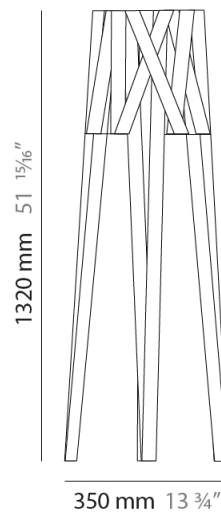

DRESS PORTABLE

D54002-

base number   Finish
Options

PROJECT _____
TYPE _____
SPECIFIER _____
QUANTITY _____
DATE _____

1. To build a product code in our configurator select the specify button on the base model # product page
2. To build a manual product code on this datasheet choose from the options listed below in blue font and add the suffix to the base model #

GENERAL

Series: Dress _____
Partner: Fambuena _____
Division: Design _____
Installation: Portable _____
Product Type: Floor _____
Mounting Location: Floor _____
Light Distribution: Direct _____

PHYSICAL

Shape: Cylinder _____
Diameter (mm): 350 _____
Diameter (in): 13 ³/₄ _____
Height (mm): 1320 _____
Height (in): 51 ¹⁵/₁₆ _____
Fixture Finish: WHI / BLK / RED / CHA / TAU / TUR / GDF _____
Fixture Material: Ribbon / Aluminum _____
Primary Material: Fabric _____

ELECTRICAL

Number of Lamps: 1 _____
Lamp Type: LED Retrofit _____
Lamp Shape: A19 _____
Bulb Included: Bulb Not Included _____
Max. Wattage Per Lamp (W): 12 _____
Lamp Base: E26 _____
Input Voltage (V): 120 _____
Upon Request: 277Vac / GU24 _____

LED

OPTICAL

RATINGS AND CERTIFICATIONS

Certified By: Certified for North American Standards _____
IP rating: IP20 _____