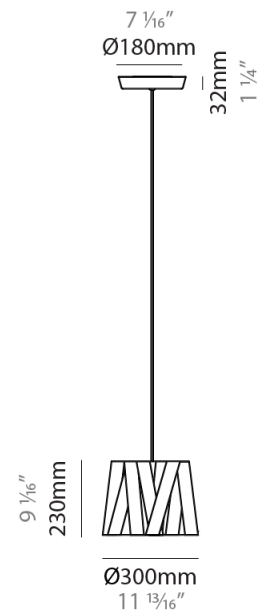

DRESS SUSPENSION

D51012-

base number   Finish
Options

PROJECT	_____
TYPE	_____
SPECIFIER	_____
QUANTITY	_____
DATE	_____

1. To build a product code in our configurator select the specify button on the base model # product page
2. To build a manual product code on this datasheet choose from the options listed below in blue font and add the suffix to the base model #

GENERAL

Series: Dress _____
Partner: Fambuena _____
Division: Design _____
Installation: Suspension _____
Product Type: Pendant _____
Mounting Location: Ceiling _____
Light Distribution: Direct _____

PHYSICAL

Shape: Cylinder _____
Diameter (mm): 300 _____
Diameter (in): 11 ¹³/₁₆ _____
Height (mm): 230 _____
Height (in): 9 ¹/₁₆ _____
Fixture Finish: WHI / BLK / RED / CHA / TAU / TUR / GDF _____
Fixture Material: Ribbon / Aluminum _____
Primary Material: Fabric _____
Cable Details: Cable length 2000mm / 79" _____

ELECTRICAL

Number of Lamps: 1 _____
Lamp Type: LED Retrofit _____
Bulb Included: Bulb Not Included _____
Max. Wattage Per Lamp (W): 7 _____
Lamp Base: E26 _____
Input Voltage (V): 120 _____
Upon Request: 277Vac / GU24 _____

LED

OPTICAL

RATINGS AND CERTIFICATIONS

Certified By: Certified for North American Standards _____
IP rating: IP20 _____