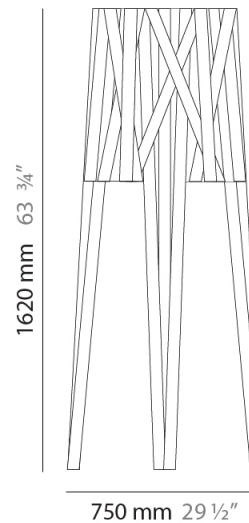

PROJECT
TYPE
SPECIFIER
QUANTITY
DATE

DRESS PORTABLE

D54003-

base number   Finish
Options

1. To build a product code in our configurator select the specify button on the base model # product page
2. To build a manual product code on this datasheet choose from the options listed below in blue font and add the suffix to the base model #

GENERAL

Series: Dress
Partner: Fambuena
Division: Design
Installation: Portable
Product Type: Floor
Mounting Location: Floor
Light Distribution: Direct

PHYSICAL

Shape: Cylinder
Diameter (mm): 750
Diameter (in): 29 1/2
Height (mm): 1620
Height (in): 63 3/4
Fixture Finish: WHI / BLK / RED / CHA / TAU / TUR / GDF
Fixture Material: Ribbon / Aluminum
Primary Material: Fabric

ELECTRICAL

Number of Lamps: 3
Lamp Type: LED Retrofit
Lamp Shape: A19
Bulb Included: Bulb Not Included
Total Output Wattage (W): 36
Max. Wattage Per Lamp (W): 12
Lamp Base: E26
Input Voltage (V): 120
Upon Request: 277Vac / GU24

LED

OPTICAL

RATINGS AND CERTIFICATIONS

Certified By: Certified for North American Standards
IP rating: IP20