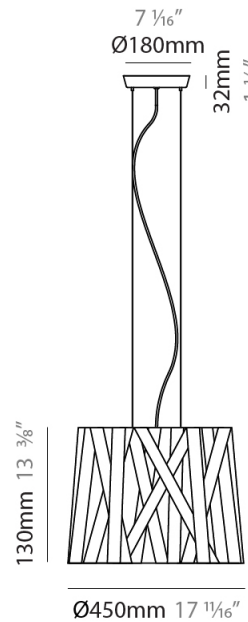

DRESS SUSPENSION

D51014-

base number   Finish
Options

PROJECT	_____
TYPE	_____
SPECIFIER	_____
QUANTITY	_____
DATE	_____

1. To build a product code in our configurator select the specify button on the base model # product page
2. To build a manual product code on this datasheet choose from the options listed below in blue font and add the suffix to the base model #

GENERAL

Series: Dress _____
Partner: Fambuena _____
Division: Design _____
Installation: Suspension _____
Product Type: Pendant _____
Mounting Location: Ceiling _____
Light Distribution: Direct _____

PHYSICAL

Shape: Cylinder _____
Diameter (mm): 450 _____
Diameter (in): 17 ¹¹/₁₆ _____
Height (mm): 340 _____
Height (in): 13 ³/₈ _____
Fixture Finish: WHI / BLK / RED / CHA / TAU / TUR / GDF _____
Fixture Material: Ribbon / Aluminum _____
Primary Material: Fabric _____
Cable Details: Cable length 2000mm / 79" _____

ELECTRICAL

Number of Lamps: 1 _____
Lamp Type: LED Retrofit _____
Bulb Included: Bulb Not Included _____
Max. Wattage Per Lamp (W): 15 _____
Lamp Base: E26 _____
Input Voltage (V): 120 _____
Upon Request: 277Vac / GU24 _____

LED

OPTICAL

RATINGS AND CERTIFICATIONS

Certified By: Certified for North American Standards _____
IP rating: IP20 _____