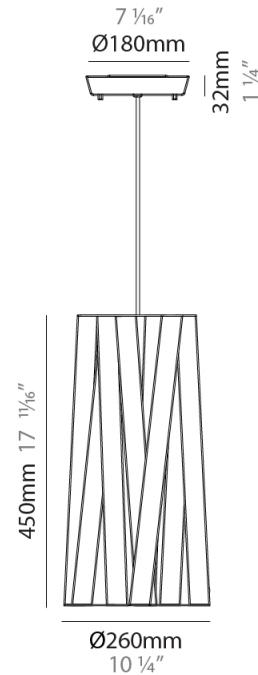

DRESS SUSPENSION

D51016-

base number   Finish
Options

1. To build a product code in our configurator select the specify button on the base model # product page
2. To build a manual product code on this datasheet choose from the options listed below in blue font and add the suffix to the base model #

GENERAL

Series: Dress
Partner: Fambuena
Division: Design
Installation: Suspension
Product Type: Pendant
Mounting Location: Ceiling
Light Distribution: Direct

PHYSICAL

Shape: Cylinder
Diameter (mm): 260
Diameter (in): 10 3/4
Height (mm): 450
Height (in): 17 11/16
Fixture Finish: WHI / BLK / RED / CHA / TAU / TUR / GDF
Fixture Material: Ribbon / Aluminum
Primary Material: Fabric
Cable Details: Cable length 2000mm / 79"

ELECTRICAL

Number of Lamps: 1
Lamp Type: LED Retrofit
Bulb Included: Bulb Not Included
Max. Wattage Per Lamp (W): 7
Lamp Base: E26
Input Voltage (V): 120
Upon Request: 277Vac / GU24

LED

OPTICAL

RATINGS AND CERTIFICATIONS

Certified By: Certified for North American Standards
IP rating: IP20

PROJECT	_____
TYPE	_____
SPECIFIER	_____
QUANTITY	_____
DATE	_____