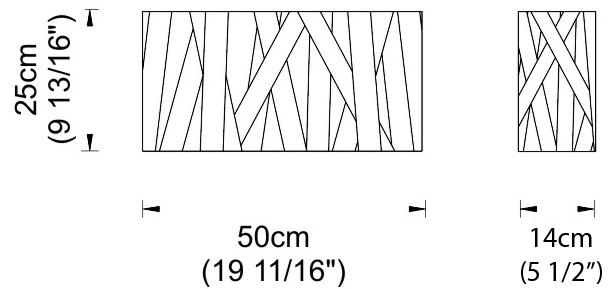

PROJECT	
TYPE	
SPECIFIER	
QUANTITY	
DATE	

DRESS SURFACE

D53005- : D53005-BLK

base number

1. To build a product code in our configurator select the specify button on the base model # product page
2. To build a manual product code on this datasheet choose from the options listed below in blue font and add the suffix to the base model #

GENERAL

Series: Dress
Partner: Fambuena
Division: Design
Installation: Surface
Product Type: Wall Surface
Mounting Location: Wall
Light Distribution: Indirect

PHYSICAL

Shape: Rectangle
Length (mm): 500
Length (in): 19 11/16
Height (mm): 250
Depth (mm): 140
Height (in): 9 13/16
Depth (in): 5 1/2
Extension (mm): 140
Extension (in): 5 1/2
Weight (kg): 4.1
Weight (lbs): 9
Fixture Material: Ribbon / Aluminum
Primary Material: Fabric

ELECTRICAL

Number of Lamps: 2
Lamp Type: LED Retrofit
Lamp Shape: A19
Bulb Included: Bulb Not Included
Total Output Wattage (W): 14
Max. Wattage Per Lamp (W): 7
Lamp Base: E26
Input Voltage (V): 120

LED

OPTICAL

RATINGS AND CERTIFICATIONS

Certified By: CSA Certified to UL and CSA Standards
IP rating: IP20