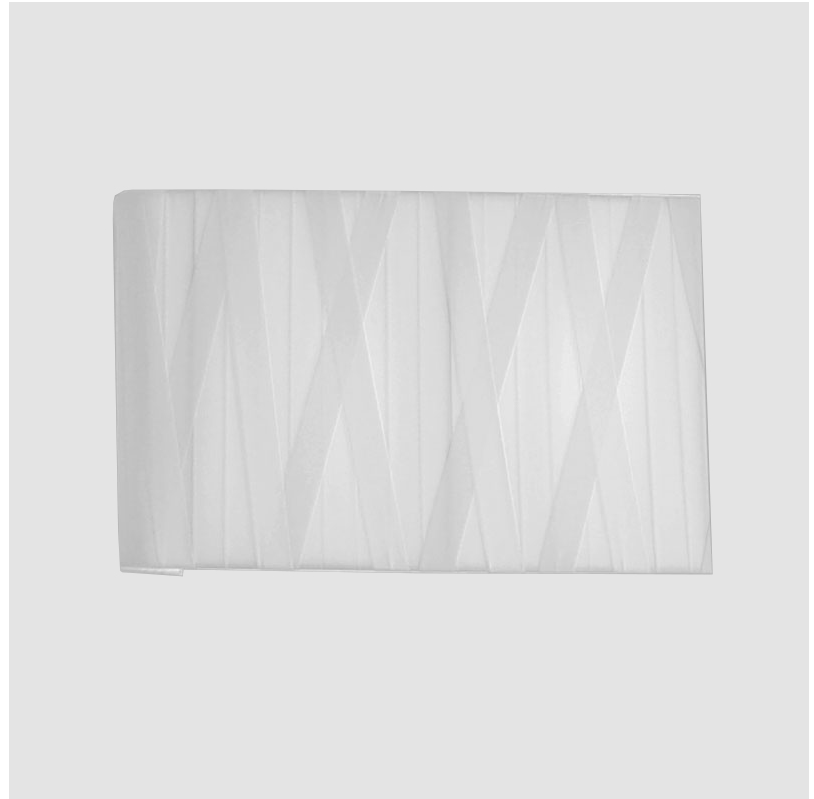

PROJECT _____
TYPE _____
SPECIFIER _____
QUANTITY _____
DATE _____

DRESS SURFACE

D53005-

base number _____
Finish Options _____

1. To build a product code in our configurator select the specify button on the base model # product page
2. To build a manual product code on this datasheet choose from the options listed below in blue font and add the suffix to the base model #

GENERAL

Series: Dress _____
Partner: Fambuena _____
Division: Design _____
Installation: Surface _____
Product Type: Wall Surface _____
Mounting Location: Wall _____
Light Distribution: Indirect _____

PHYSICAL

Shape: Rectangle _____
Length (mm): 500 _____
Length (in): 19 ¹¹/₁₆ _____
Height (mm): 250 _____
Depth (mm): 140 _____
Height (in): 9 ¹³/₁₆ _____
Depth (in): 5 ¹/₂ _____
Fixture Finish: WHI / BLK / RED / CHA / TAU / TUR / GDF _____
Fixture Material: Ribbon / Aluminum _____
Primary Material: Fabric _____

ELECTRICAL

Number of Lamps: 2 _____
Lamp Type: LED Retrofit _____
Lamp Shape: A19 _____
Bulb Included: Bulb Not Included _____
Total Output Wattage (W): 14 _____
Max. Wattage Per Lamp (W): 7 _____
Lamp Base: E26 _____
Input Voltage (V): 120 _____
Upon Request: 277Vac / GU24 _____

LED

OPTICAL

RATINGS AND CERTIFICATIONS

Certified By: Certified for North American Standards _____
IP rating: IP20 _____