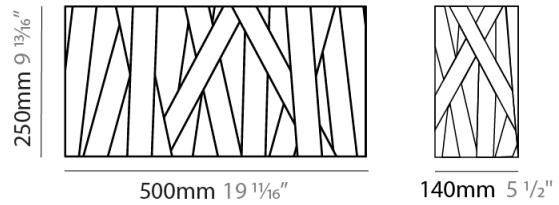

PROJECT _____
TYPE _____
SPECIFIER _____
QUANTITY _____
DATE _____

DRESS SURFACE

D53005-

base number _____
Finish Options _____

1. To build a product code in our configurator select the specify button on the base model # product page
2. To build a manual product code on this datasheet choose from the options listed below in blue font and add the suffix to the base model #

GENERAL

Series: Dress _____
Partner: Fambuena _____
Division: Design _____
Installation: Surface _____
Product Type: Wall Surface _____
Mounting Location: Wall _____
Light Distribution: Indirect _____

PHYSICAL

Shape: Rectangle _____
Length (mm): 500 _____
Length (in): 19 ¹¹/₁₆ _____
Height (mm): 250 _____
Depth (mm): 140 _____
Height (in): 9 ¹³/₁₆ _____
Depth (in): 5 ¹/₂ _____
Fixture Finish: WHI / BLK / RED / CHA / TAU / TUR / GDF _____
Fixture Material: Ribbon / Aluminum _____
Primary Material: Fabric _____

ELECTRICAL

Number of Lamps: 2 _____
Lamp Type: LED Retrofit _____
Lamp Shape: A19 _____
Bulb Included: Bulb Not Included _____
Total Output Wattage (W): 14 _____
Max. Wattage Per Lamp (W): 7 _____
Lamp Base: E26 _____
Input Voltage (V): 120 _____
Upon Request: 277Vac / GU24 _____

LED

OPTICAL

RATINGS AND CERTIFICATIONS

Certified By: Certified for North American Standards _____
IP rating: IP20 _____