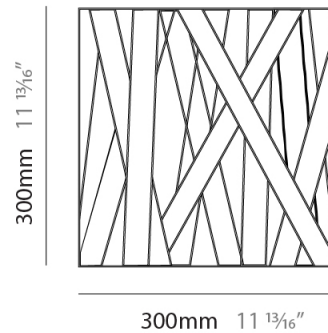

PROJECT
TYPE
SPECIFIER
QUANTITY
DATE

DRESS SURFACE

D53004-

base number   Finish
Options

1. To build a product code in our configurator select the specify button on the base model # product page
2. To build a manual product code on this datasheet choose from the options listed below in blue font and add the suffix to the base model #

GENERAL

Series: Dress
Partner: Fambuena
Division: Design
Installation: Surface
Product Type: Wall Surface
Mounting Location: Wall
Light Distribution: Indirect

PHYSICAL

Shape: Square
Length (mm): 300
Length (in): 11 ¹³/₁₆
Height (mm): 300
Depth (mm): 140
Height (in): 11 ¹³/₁₆
Depth (in): 5 ¹/₂
Fixture Finish: WHI / BLK / RED / CHA / TAU / TUR / GDF
Fixture Material: Ribbon / Aluminum
Primary Material: Fabric

ELECTRICAL

Number of Lamps: 1
Lamp Type: LED Retrofit
Lamp Shape: A19
Bulb Included: Bulb Not Included
Max. Wattage Per Lamp (W): 12
Lamp Base: E26
Input Voltage (V): 120
Upon Request: 277Vac / GU24

LED

OPTICAL

RATINGS AND CERTIFICATIONS

Certified By: Certified for North American Standards
IP rating: IP20