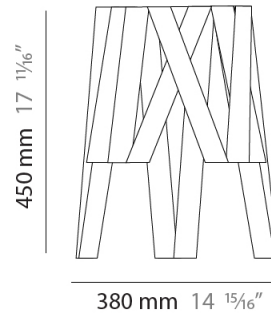

PROJECT _____

TYPE _____

SPECIFIER _____

QUANTITY _____

DATE _____

DRESS PORTABLE

D54001-

base number _____
Finish _____
Options _____

1. To build a product code in our configurator select the specify button on the base model # product page
2. To build a manual product code on this datasheet choose from the options listed below in blue font and add the suffix to the base model #

GENERAL

Series: Dress _____

Partner: Fambuena _____

Division: Design _____

Installation: Portable _____

Product Type: Table _____

Mounting Location: Table _____

Light Distribution: Direct _____

PHYSICAL

Shape: Cylinder _____

Diameter (mm): 380 _____

Diameter (in): 14 ¹⁵/₁₆ _____

Height (mm): 450 _____

Height (in): 17 ¹¹/₁₆ _____

Fixture Finish: WHI / BLK / RED / CHA / TAU / TUR / GDF _____

Fixture Material: Ribbon / Aluminum _____

Primary Material: Fabric _____

ELECTRICAL

Number of Lamps: 1 _____

Lamp Type: LED Retrofit _____

Lamp Shape: A19 _____

Bulb Included: Bulb Not Included _____

Max. Wattage Per Lamp (W): 7 _____

Lamp Base: E26 _____

Input Voltage (V): 120 _____

Upon Request: 277Vac / GU24 _____

LED

OPTICAL

RATINGS AND CERTIFICATIONS

Certified By: Certified for North American Standards _____

IP rating: IP20 _____