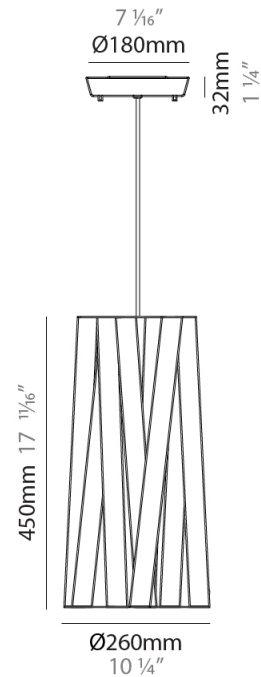

PROJECT	_____
TYPE	_____
SPECIFIER	_____
QUANTITY	_____
DATE	_____

DRESS SUSPENSION

D51016- : D51016-RED

base number

1. To build a product code in our configurator select the specify button on the base model # product page
2. To build a manual product code on this datasheet choose from the options listed below in blue font and add the suffix to the base model #

GENERAL

Series: Dress
Partner: Fambuena
Division: Design
Installation: Suspension
Product Type: Pendant
Mounting Location: Ceiling
Light Distribution: Direct

PHYSICAL

Shape: Cylinder
Diameter (mm): 260
Diameter (in): 10 ¼
Height (mm): 450
Height (in): 17 ½
Weight (kg): 2.7
Weight (lbs): 6
Diffuser: Red Satin Ribbon
Fixture Material: Ribbon / Aluminum
Primary Material: Fabric
Cable Details: Cable length 2000mm / 79"

ELECTRICAL

Number of Lamps: 1
Lamp Type: LED Retrofit
Lamp Shape: A19
Bulb Included: Bulb Not Included
Total Output Wattage (W): 7
Max. Wattage Per Lamp (W): 7
Lamp Base: E26
Input Voltage (V): 120

LED

OPTICAL

RATINGS AND CERTIFICATIONS

Certified By: CSA Certified to UL and CSA Standards
IP rating: IP20