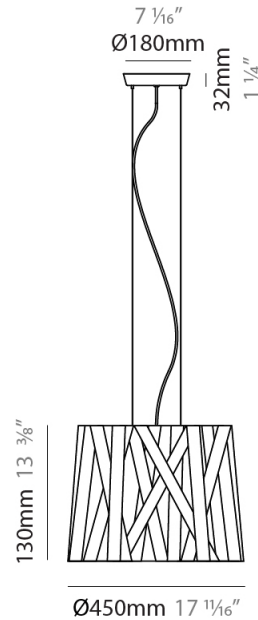

DRESS SUSPENSION

D51014-

base number   Finish
Options

1. To build a product code in our configurator select the specify button on the base model # product page
2. To build a manual product code on this datasheet choose from the options listed below in blue font and add the suffix to the base model #

GENERAL

Series: Dress
Partner: Fambuena
Division: Design
Installation: Suspension
Product Type: Pendant
Mounting Location: Ceiling
Light Distribution: Direct

PHYSICAL

Shape: Cylinder
Diameter (mm): 450
Diameter (in): 17 ¹¹/₁₆
Height (mm): 340
Height (in): 13 ³/₈
Fixture Finish: WHI / BLK / RED / CHA / TAU / TUR / GDF
Fixture Material: Ribbon / Aluminum
Primary Material: Fabric
Cable Details: Cable length 2000mm / 79"

ELECTRICAL

Number of Lamps: 1
Lamp Type: LED Retrofit
Bulb Included: Bulb Not Included
Max. Wattage Per Lamp (W): 15
Lamp Base: E26
Input Voltage (V): 120
Upon Request: 277Vac / GU24

LED

OPTICAL

RATINGS AND CERTIFICATIONS

Certified By: Certified for North American Standards
IP rating: IP20

PROJECT	_____
TYPE	_____
SPECIFIER	_____
QUANTITY	_____
DATE	_____