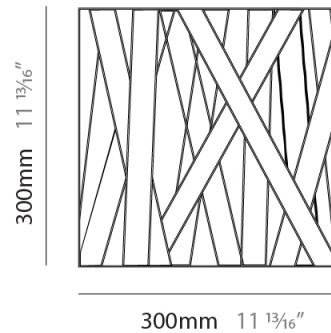

DRESS SURFACE

D53004-

base number   Finish
Options

PROJECT
TYPE
SPECIFIER
QUANTITY
DATE

1. To build a product code in our configurator select the specify button on the base model # product page
2. To build a manual product code on this datasheet choose from the options listed below in blue font and add the suffix to the base model #

GENERAL

Series: Dress
Partner: Fambuena
Division: Design
Installation: Surface
Product Type: Wall Surface
Mounting Location: Wall
Light Distribution: Indirect

PHYSICAL

Shape: Square
Length (mm): 300
Length (in): 11 ¹³/₁₆
Height (mm): 300
Depth (mm): 140
Height (in): 11 ¹³/₁₆
Depth (in): 5 ¹/₂
Fixture Finish: WHI / BLK / RED / CHA / TAU / TUR / GDF
Fixture Material: Ribbon / Aluminum
Primary Material: Fabric

ELECTRICAL

Number of Lamps: 1
Lamp Type: LED Retrofit
Lamp Shape: A19
Bulb Included: Bulb Not Included
Max. Wattage Per Lamp (W): 12
Lamp Base: E26
Input Voltage (V): 120
Upon Request: 277Vac / GU24

LED

OPTICAL

RATINGS AND CERTIFICATIONS

Certified By: Certified for North American Standards
IP rating: IP20