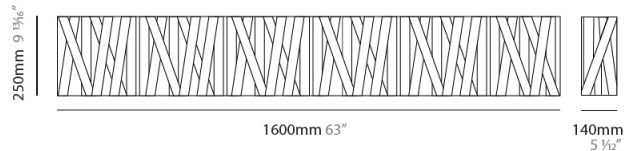

DRESS SURFACE

D53006-

base number   Finish
Options

1. To build a product code in our configurator select the specify button on the base model # product page
2. To build a manual product code on this datasheet choose from the options listed below in blue font and add the suffix to the base model #

GENERAL

Series: Dress
Partner: Fambuena
Division: Design
Installation: Surface
Product Type: Wall Surface
Mounting Location: Wall
Light Distribution: Indirect

PHYSICAL

Shape: Rectangle
Length (mm): 1600
Length (in): 63
Height (mm): 250
Depth (mm): 140
Height (in): 9 ¹³/₁₆
Depth (in): 5 ¹/₂
Extension (mm): 140
Extension (in): 5 ¹/₂
[Fixture Finish: WHI / BLK / RED / CHA / TAU / TUR / GDF](#)
Fixture Material: Ribbon / Aluminum
Primary Material: Fabric

ELECTRICAL

Number of Lamps: 6
Lamp Type: LED Retrofit
Lamp Shape: A19
Bulb Included: Bulb Not Included
Total Output Wattage (W): 24
Max. Wattage Per Lamp (W): 4
Lamp Base: E26
Input Voltage (V): 120
Upon Request: 277Vac / GU24

LED

OPTICAL

RATINGS AND CERTIFICATIONS

Certified By: Certified for North American Standards
IP rating: IP20

PROJECT	_____
TYPE	_____
SPECIFIER	_____
QUANTITY	_____
DATE	_____