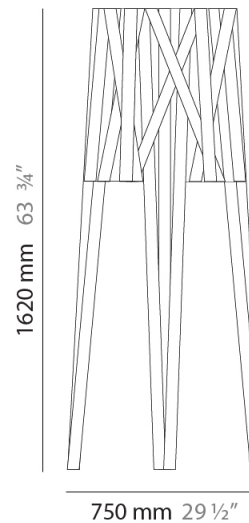

PROJECT
TYPE
SPECIFIER
QUANTITY
DATE

DRESS PORTABLE

D54003-

base number   Finish
Options

1. To build a product code in our configurator select the specify button on the base model # product page
2. To build a manual product code on this datasheet choose from the options listed below in blue font and add the suffix to the base model #

GENERAL

Series: Dress
Brand: Fambuena
Division: Design
Mounting Type: Portable
Mounting Location: Floor
Subcategory: Floor

PHYSICAL

Shape: Cylinder
Diameter (mm): 750
Diameter (in): 29 1/2
Height (mm): 1620
Height (in): 63 3/4
Light Distribution: Direct
Fixture Finish: WHI / BLK / RED / CHA / TAU / TUR / GDF
Fixture Material: Metal / Satin Ribbon

ELECTRICAL

Number of Lamps: 3
Lamp Type: LED Retrofit
Lamp Shape: A19
Bulb Included: Bulb Not Included
Total Output Wattage (W): 36
Max. Wattage Per Lamp (W): 12
Lamp Base: E26
Input Voltage (V): 120
Upon Request: 277Vac / GU24

LED

OPTICAL

RATINGS AND CERTIFICATIONS

Certified By: Certified for North American Standards
IP rating: IP20