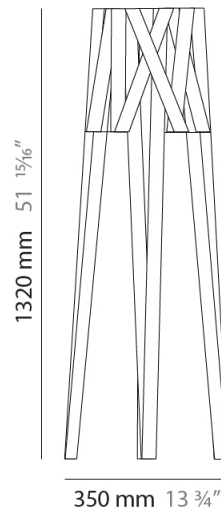

DRESS PORTABLE

D54002-

base number   Finish
Options

1. To build a product code in our configurator select the specify button on the base model # product page
2. To build a manual product code on this datasheet choose from the options listed below in blue font and add the suffix to the base model #

GENERAL

Series: Dress
Brand: Fambuena
Division: Design
Mounting Type: Portable
Mounting Location: Floor
Subcategory: Floor

PHYSICAL

Shape: Cylinder
Diameter (mm): 350
Diameter (in): 13 3/4
Height (mm): 1320
Height (in): 51 15/16
Light Distribution: Direct
Fixture Finish: WHI / BLK / RED / CHA / TAU / TUR / GDF
Fixture Material: Metal / Satin Ribbon

ELECTRICAL

Number of Lamps: 1
Lamp Type: LED Retrofit
Lamp Shape: A19
Bulb Included: Bulb Not Included
Max. Wattage Per Lamp (W): 12
Lamp Base: E26
Input Voltage (V): 120
Upon Request: 277Vac / GU24

LED

OPTICAL

RATINGS AND CERTIFICATIONS

Certified By: Certified for North American Standards
IP rating: IP20

PROJECT
TYPE
SPECIFIER
QUANTITY
DATE