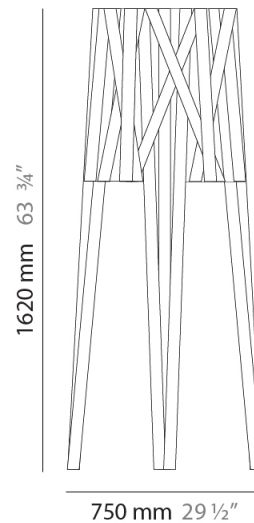

PROJECT	_____
TYPE	_____
SPECIFIER	_____
QUANTITY	_____
DATE	_____

DRESS PORTABLE

D54003-

base number   Finish
Options

1. To build a product code in our configurator select the specify button on the base model # product page
2. To build a manual product code on this datasheet choose from the options listed below in blue font and add the suffix to the base model #

GENERAL

Series: Dress
Brand: Fambuena
Division: Design
Mounting Type: Portable
Mounting Location: Floor
Subcategory: Floor

PHYSICAL

Shape: Cylinder
Diameter (mm): 750
Diameter (in): 29 1/2
Height (mm): 1620
Height (in): 63 3/4
Light Distribution: Direct
Fixture Finish: WHI / BLK / RED / CHA / TAU / TUR / GDF
Fixture Material: Metal / Satin Ribbon

ELECTRICAL

Number of Lamps: 3
Lamp Type: LED Retrofit
Lamp Shape: A19
Bulb Included: Bulb Not Included
Total Output Wattage (W): 36
Max. Wattage Per Lamp (W): 12
Lamp Base: E26
Input Voltage (V): 120
Upon Request: 277Vac / GU24

LED

OPTICAL

RATINGS AND CERTIFICATIONS

Certified By: Certified for North American Standards
IP rating: IP20