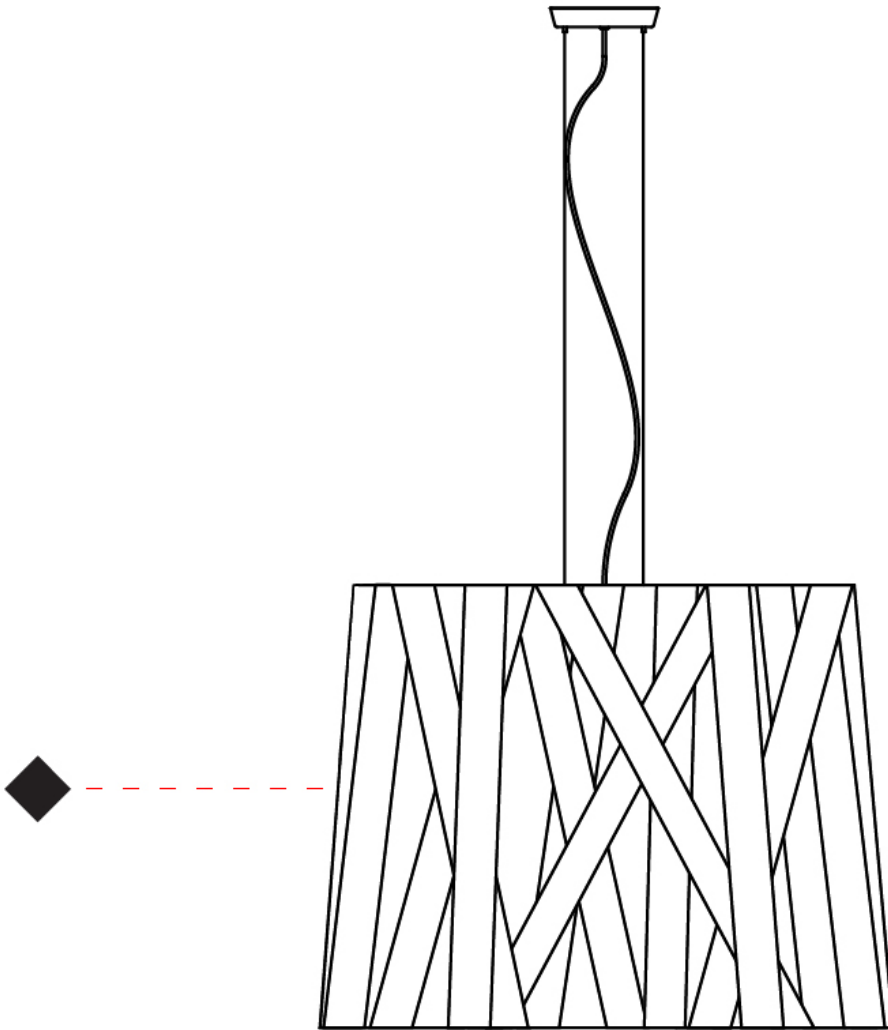

DRESS SUSPENSION

D51015-

PROJECT _____

TYPE _____

SPECIFIER _____

QUANTITY _____

DATE _____

D