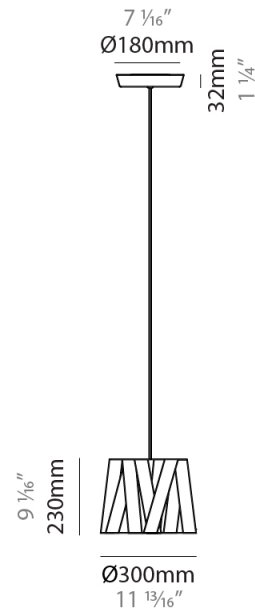

DRESS SUSPENSION

D51012-

base number _____
Finish
Options

1. To build a product code in our configurator select the specify button on the base model # product page
2. To build a manual product code on this datasheet choose from the options listed below in blue font and add the suffix to the base model #

GENERAL

Series: Dress _____
Brand: Fambuena _____
Division: Design _____
Mounting Type: Suspension _____
Mounting Location: Ceiling _____
Subcategory: Pendant _____

PHYSICAL

Shape: Cylinder _____
Diameter (mm): 300 _____
Diameter (in): 11 ¹³/₁₆ _____
Height (mm): 230 _____
Height (in): 9 ¹/₁₆ _____
Light Distribution: Direct _____
Fixture Finish: WHI / BLK / RED / CHA / TAU / TUR / GDF _____
Fixture Material: Metal / Satin Ribbon _____
Cable Details: Cable length 2000mm / 79" _____

ELECTRICAL

Number of Lamps: 1 _____
Lamp Type: LED Retrofit _____
Bulb Included: Bulb Not Included _____
Max. Wattage Per Lamp (W): 7 _____
Lamp Base: E26 _____
Input Voltage (V): 120 _____
Upon Request: 277Vac / GU24 _____

LED

OPTICAL

RATINGS AND CERTIFICATIONS

Certified By: Certified for North American Standards _____
IP rating: IP20 _____