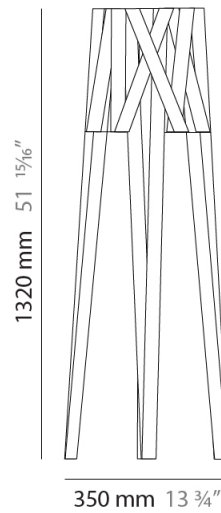

DRESS PORTABLE

D54002-

base number   Finish
Options

PROJECT	_____
TYPE	_____
SPECIFIER	_____
QUANTITY	_____
DATE	_____

1. To build a product code in our configurator select the specify button on the base model # product page
2. To build a manual product code on this datasheet choose from the options listed below in blue font and add the suffix to the base model #

GENERAL

Series: Dress _____
Brand: Fambuena _____
Division: Design _____
Mounting Type: Portable _____
Mounting Location: Floor _____
Subcategory: Floor _____

PHYSICAL

Shape: Cylinder _____
Diameter (mm): 350 _____
Diameter (in): 13 3/4 _____
Height (mm): 1320 _____
Height (in): 51 15/16 _____
Light Distribution: Direct _____
Fixture Finish: WHI / BLK / RED / CHA / TAU / TUR / GDF _____
Fixture Material: Metal / Satin Ribbon _____

ELECTRICAL

Number of Lamps: 1 _____
Lamp Type: LED Retrofit _____
Lamp Shape: A19 _____
Bulb Included: Bulb Not Included _____
Max. Wattage Per Lamp (W): 12 _____
Lamp Base: E26 _____
Input Voltage (V): 120 _____
Upon Request: 277Vac / GU24 _____

LED

OPTICAL

RATINGS AND CERTIFICATIONS

Certified By: Certified for North American Standards _____
IP rating: IP20 _____