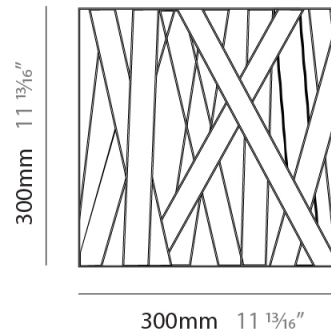

DRESS SURFACE

D53004-

base number   Finish
Options

PROJECT	_____
TYPE	_____
SPECIFIER	_____
QUANTITY	_____
DATE	_____

1. To build a product code in our configurator select the specify button on the base model # product page
2. To build a manual product code on this datasheet choose from the options listed below in blue font and add the suffix to the base model #

GENERAL

Series: Dress _____
Brand: Fambuena _____
Division: Design _____
Mounting Type: Surface _____
Mounting Location: Wall _____
Subcategory: Ambient _____

PHYSICAL

Shape: Square _____
Length (mm): 300 _____
Length (in): 11 ¹³/₁₆ _____
Height (mm): 300 _____
Depth (mm): 140 _____
Height (in): 11 ¹³/₁₆ _____
Depth (in): 5 ¹/₂ _____
Light Distribution: Indirect _____
Fixture Finish: WHI / BLK / RED / CHA / TAU / TUR / GDF _____
Fixture Material: Metal / Satin Ribbon _____

ELECTRICAL

Number of Lamps: 1 _____
Lamp Type: LED Retrofit _____
Lamp Shape: A19 _____
Bulb Included: Bulb Not Included _____
Max. Wattage Per Lamp (W): 12 _____
Lamp Base: E26 _____
Input Voltage (V): 120 _____
Upon Request: 277Vac / GU24 _____

LED

OPTICAL

RATINGS AND CERTIFICATIONS

Certified By: Certified for North American Standards _____
IP rating: IP20 _____