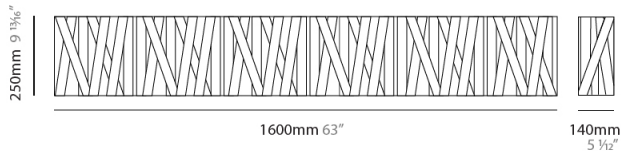

DRESS SURFACE

D53006-

base number   Finish
Options

1. To build a product code in our configurator select the specify button on the base model # product page
2. To build a manual product code on this datasheet choose from the options listed below in blue font and add the suffix to the base model #

GENERAL

Series: Dress
Brand: Fambuena
Division: Design
Mounting Type: Surface
Mounting Location: Wall
Subcategory: Ambient

PHYSICAL

Shape: Rectangle
Length (mm): 1600
Length (in): 63
Height (mm): 250
Depth (mm): 140
Height (in): 9 ¹³/₁₆
Depth (in): 5 ¹/₂
Extension (mm): 140
Extension (in): 5 ¹/₂
Light Distribution: Indirect
[Fixture Finish: WHI / BLK / RED / CHA / TAU / TUR / GDF](#)
Fixture Material: Metal / Satin Ribbon

ELECTRICAL

Number of Lamps: 6
Lamp Type: LED Retrofit
Lamp Shape: A19
Bulb Included: Bulb Not Included
Total Output Wattage (W): 24
Max. Wattage Per Lamp (W): 4
Lamp Base: E26
Input Voltage (V): 120
Upon Request: 277Vac / GU24

LED

OPTICAL

RATINGS AND CERTIFICATIONS

Certified By: Certified for North American Standards
IP rating: IP20

PROJECT
TYPE
SPECIFIER
QUANTITY
DATE