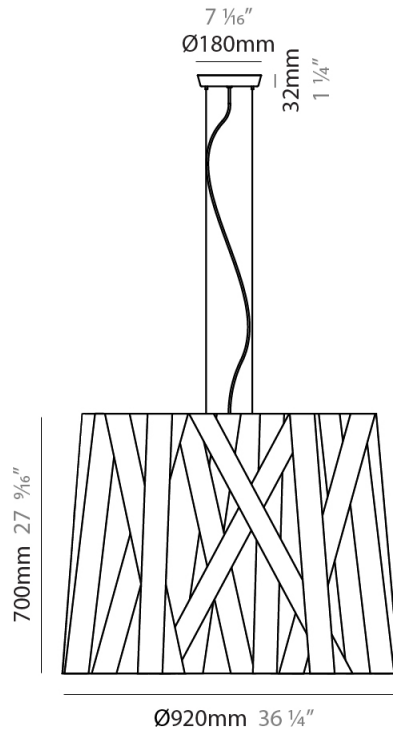

PROJECT	
TYPE	
SPECIFIER	
QUANTITY	
DATE	

DRESS SUSPENSION

D51015-

base number   Finish
Options

1. To build a product code in our configurator select the specify button on the base model # product page
2. To build a manual product code on this datasheet choose from the options listed below in blue font and add the suffix to the base model #

GENERAL

Series: Dress
Brand: Fambuena
Division: Design
Mounting Type: Suspension
Mounting Location: Ceiling
Subcategory: Pendant

PHYSICAL

Shape: Cylinder
Diameter (mm): 920
Diameter (in): 36 1/4
Height (mm): 700
Height (in): 27 9/16
Light Distribution: Direct
Fixture Finish: WHI / BLK / RED / CHA / TAU / TUR / GDF
Fixture Material: Metal / Satin Ribbon
Cable Details: Cable length 2000mm / 79"

ELECTRICAL

Number of Lamps: 6
Lamp Type: LED Retrofit
Bulb Included: Bulb Not Included
Total Output Wattage (W): 75
Max. Wattage Per Lamp (W): 15
Lamp Base: E26
Input Voltage (V): 120
Upon Request: 277Vac / GU24

LED

OPTICAL

RATINGS AND CERTIFICATIONS

Certified By: Certified for North American Standards
IP rating: IP20