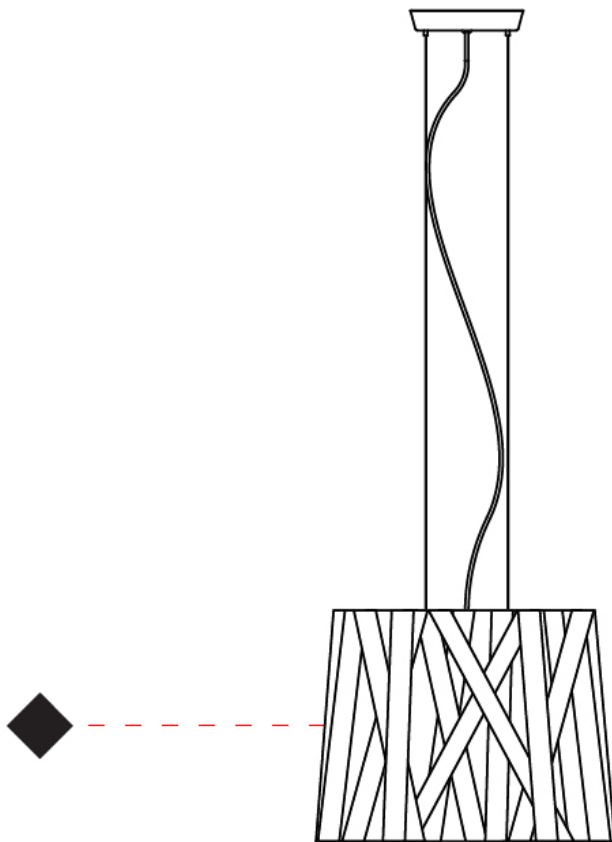

DRESS SUSPENSION

D51014-

PROJECT

TYPE

SPECIFIER

QUANTITY

DATE

D