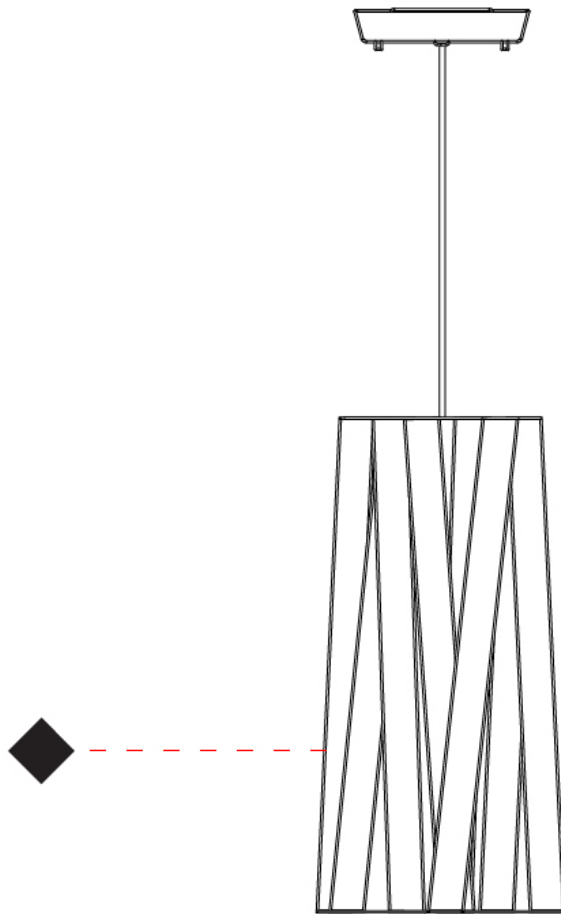

DRESS SUSPENSION

D51016-

PROJECT

TYPE

SPECIFIER

QUANTITY

DATE

D