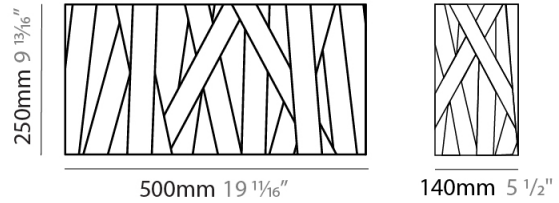

PROJECT _____
TYPE _____
SPECIFIER _____
QUANTITY _____
DATE _____

DRESS SURFACE

D53005-

base number   Finish
Options

1. To build a product code in our configurator select the specify button on the base model # product page
2. To build a manual product code on this datasheet choose from the options listed below in blue font and add the suffix to the base model #

GENERAL

Series: Dress _____
Brand: Fambuena _____
Division: Design _____
Mounting Type: Surface _____
Mounting Location: Wall _____
Subcategory: Ambient _____

PHYSICAL

Shape: Rectangle _____
Length (mm): 500 _____
Length (in): 19 ¹¹/₁₆ _____
Height (mm): 250 _____
Depth (mm): 140 _____
Height (in): 9 ¹³/₁₆ _____
Depth (in): 5 ¹/₂ _____
Light Distribution: Indirect _____
Fixture Finish: WHI / BLK / RED / CHA / TAU / TUR / GDF _____
Fixture Material: Metal / Satin Ribbon _____

ELECTRICAL

Number of Lamps: 2 _____
Lamp Type: LED Retrofit _____
Lamp Shape: A19 _____
Bulb Included: Bulb Not Included _____
Total Output Wattage (W): 14 _____
Max. Wattage Per Lamp (W): 7 _____
Lamp Base: E26 _____
Input Voltage (V): 120 _____
Upon Request: 277Vac / GU24 _____

LED

OPTICAL

RATINGS AND CERTIFICATIONS

Certified By: Certified for North American Standards _____
IP rating: IP20 _____