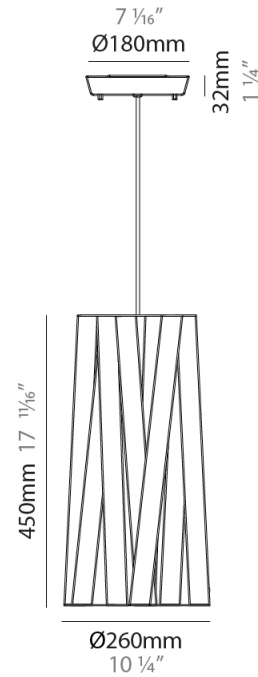

PROJECT	_____
TYPE	_____
SPECIFIER	_____
QUANTITY	_____
DATE	_____

DRESS SUSPENSION

D51016-

base number   Finish
Options

1. To build a product code in our configurator select the specify button on the base model # product page
2. To build a manual product code on this datasheet choose from the options listed below in blue font and add the suffix to the base model #

GENERAL

Series: Dress _____
Brand: Fambuena _____
Division: Design _____
Mounting Type: Suspension _____
Mounting Location: Ceiling _____
Subcategory: Pendant _____

PHYSICAL

Shape: Cylinder _____
Diameter (mm): 260 _____
Diameter (in): 10 ¼ _____
Height (mm): 450 _____
Height (in): 17 1/16 _____
Light Distribution: Direct _____
Fixture Finish: WHI / BLK / RED / CHA / TAU / TUR / GDF _____
Fixture Material: Metal / Satin Ribbon _____
Cable Details: Cable length 2000mm / 79" _____

ELECTRICAL

Number of Lamps: 1 _____
Lamp Type: LED Retrofit _____
Bulb Included: Bulb Not Included _____
Max. Wattage Per Lamp (W): 7 _____
Lamp Base: E26 _____
Input Voltage (V): 120 _____
Upon Request: 277Vac / GU24 _____

LED

OPTICAL

RATINGS AND CERTIFICATIONS

Certified By: Certified for North American Standards _____
IP rating: IP20 _____