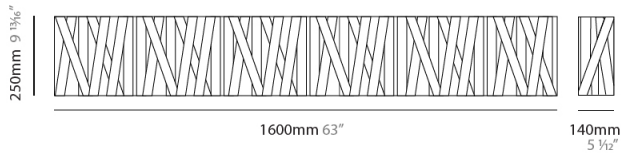

DRESS SURFACE

D53006-

base number   Finish
Options

1. To build a product code in our configurator select the specify button on the base model # product page
2. To build a manual product code on this datasheet choose from the options listed below in blue font and add the suffix to the base model #

GENERAL

Series: Dress
Brand: Fambuena
Division: Design
Mounting Type: Surface
Mounting Location: Wall
Subcategory: Ambient

PHYSICAL

Shape: Rectangle
Length (mm): 1600
Length (in): 63
Height (mm): 250
Depth (mm): 140
Height (in): 9 ¹³/₁₆
Depth (in): 5 ¹/₂
Extension (mm): 140
Extension (in): 5 ¹/₂
Light Distribution: Indirect
[Fixture Finish: WHI / BLK / RED / CHA / TAU / TUR / GDF](#)
Fixture Material: Metal / Satin Ribbon

ELECTRICAL

Number of Lamps: 6
Lamp Type: LED Retrofit
Lamp Shape: A19
Bulb Included: Bulb Not Included
Total Output Wattage (W): 24
Max. Wattage Per Lamp (W): 4
Lamp Base: E26
Input Voltage (V): 120
Upon Request: 277Vac / GU24

LED

OPTICAL

RATINGS AND CERTIFICATIONS

Certified By: Certified for North American Standards
IP rating: IP20

PROJECT	_____
TYPE	_____
SPECIFIER	_____
QUANTITY	_____
DATE	_____