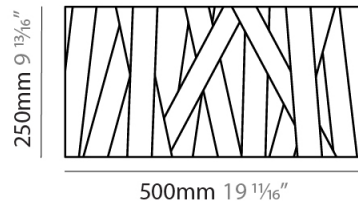

DRESS SURFACE

D53005-

base number   Finish
Options

1. To build a product code in our configurator select the specify button on the base model # product page
2. To build a manual product code on this datasheet choose from the options listed below in blue font and add the suffix to the base model #

GENERAL

Series: Dress _____
Brand: Fambuena _____
Division: Design _____
Mounting Type: Surface _____
Mounting Location: Wall _____
Subcategory: Ambient _____

PHYSICAL

Shape: Rectangle _____
Length (mm): 500 _____
Length (in): 19 ¹¹/₁₆ _____
Height (mm): 250 _____
Depth (mm): 140 _____
Height (in): 9 ¹³/₁₆ _____
Depth (in): 5 ¹/₂ _____
Light Distribution: Indirect _____
Fixture Finish: WHI / BLK / RED / CHA / TAU / TUR / GDF _____
Fixture Material: Metal / Satin Ribbon _____

ELECTRICAL

Number of Lamps: 2 _____
Lamp Type: LED Retrofit _____
Lamp Shape: A19 _____
Bulb Included: Bulb Not Included _____
Total Output Wattage (W): 14 _____
Max. Wattage Per Lamp (W): 7 _____
Lamp Base: E26 _____
Input Voltage (V): 120 _____
Upon Request: 277Vac / GU24 _____

LED

OPTICAL

RATINGS AND CERTIFICATIONS

Certified By: Certified for North American Standards _____
IP rating: IP20 _____