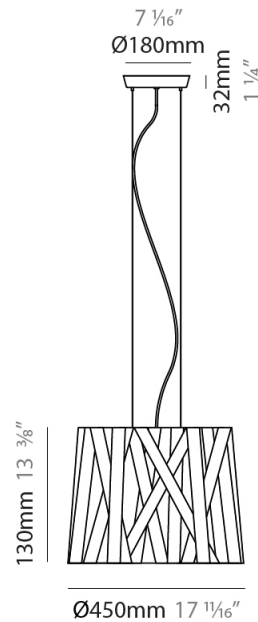

DRESS SUSPENSION

D51014-

base number   Finish
Options

1. To build a product code in our configurator select the specify button on the base model # product page
2. To build a manual product code on this datasheet choose from the options listed below in blue font and add the suffix to the base model #

GENERAL

Series: Dress
Partner: Fambuena
Division: Design
Installation: Suspension
Product Type: Pendant
Mounting Location: Ceiling
Light Distribution: Direct

PHYSICAL

Shape: Cylinder
Diameter (mm): 450
Diameter (in): 17 ¹¹/₁₆
Height (mm): 340
Height (in): 13 ³/₈
Fixture Finish: WHI / BLK / RED / CHA / TAU / TUR / GDF
Fixture Material: Ribbon / Aluminum
Primary Material: Fabric
Cable Details: Cable length 2000mm / 79"

ELECTRICAL

Number of Lamps: 1
Lamp Type: LED Retrofit
Bulb Included: Bulb Not Included
Max. Wattage Per Lamp (W): 15
Lamp Base: E26
Input Voltage (V): 120
Upon Request: 277Vac / GU24

LED

OPTICAL

RATINGS AND CERTIFICATIONS

Certified By: Certified for North American Standards
IP rating: IP20

PROJECT	_____
TYPE	_____
SPECIFIER	_____
QUANTITY	_____
DATE	_____