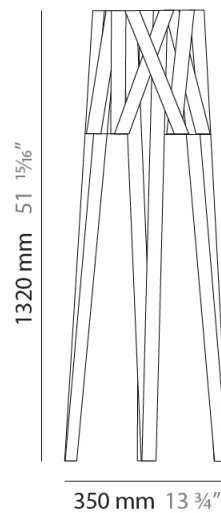

DRESS PORTABLE

D54002-

base number   Finish
Options

PROJECT _____
TYPE _____
SPECIFIER _____
QUANTITY _____
DATE _____

1. To build a product code in our configurator select the specify button on the base model # product page
2. To build a manual product code on this datasheet choose from the options listed below in blue font and add the suffix to the base model #

GENERAL

Series: Dress _____
Partner: Fambuena _____
Division: Design _____
Installation: Portable _____
Product Type: Floor _____
Mounting Location: Floor _____
Light Distribution: Direct _____

PHYSICAL

Shape: Cylinder _____
Diameter (mm): 350 _____
Diameter (in): 13 3/4 _____
Height (mm): 1320 _____
Height (in): 51 15/16 _____
Fixture Finish: WHI / BLK / RED / CHA / TAU / TUR / GDF _____
Fixture Material: Ribbon / Aluminum _____
Primary Material: Fabric _____

ELECTRICAL

Number of Lamps: 1 _____
Lamp Type: LED Retrofit _____
Lamp Shape: A19 _____
Bulb Included: Bulb Not Included _____
Max. Wattage Per Lamp (W): 12 _____
Lamp Base: E26 _____
Input Voltage (V): 120 _____
Upon Request: 277Vac / GU24 _____

LED

OPTICAL

RATINGS AND CERTIFICATIONS

Certified By: Certified for North American Standards _____
IP rating: IP20 _____