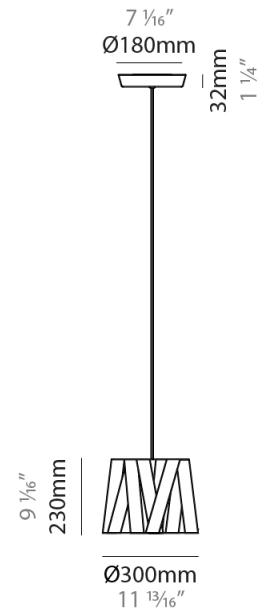

PROJECT	_____
TYPE	_____
SPECIFIER	_____
QUANTITY	_____
DATE	_____

DRESS SUSPENSION

D51012-

base number   Finish
Options

1. To build a product code in our configurator select the specify button on the base model # product page
2. To build a manual product code on this datasheet choose from the options listed below in blue font and add the suffix to the base model #

GENERAL

Series: Dress _____
Partner: Fambuena _____
Division: Design _____
Installation: Suspension _____
Product Type: Pendant _____
Mounting Location: Ceiling _____
Light Distribution: Direct _____

PHYSICAL

Shape: Cylinder _____
Diameter (mm): 300 _____
Diameter (in): 11 ¹³/₁₆ _____
Height (mm): 230 _____
Height (in): 9 ¹/₁₆ _____
Fixture Finish: WHI / BLK / RED / CHA / TAU / TUR / GDF _____
Fixture Material: Ribbon / Aluminum _____
Primary Material: Fabric _____
Cable Details: Cable length 2000mm / 79" _____

ELECTRICAL

Number of Lamps: 1 _____
Lamp Type: LED Retrofit _____
Bulb Included: Bulb Not Included _____
Max. Wattage Per Lamp (W): 7 _____
Lamp Base: E26 _____
Input Voltage (V): 120 _____
Upon Request: 277Vac / GU24 _____

LED

OPTICAL

RATINGS AND CERTIFICATIONS

Certified By: Certified for North American Standards _____
IP rating: IP20 _____