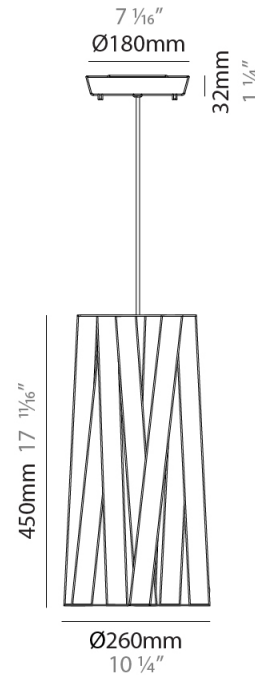

PROJECT
TYPE
SPECIFIER
QUANTITY
DATE

DRESS SUSPENSION

D51016-

base number   Finish
Options

1. To build a product code in our configurator select the specify button on the base model # product page
2. To build a manual product code on this datasheet choose from the options listed below in blue font and add the suffix to the base model #

GENERAL

Series: Dress
Partner: Fambuena
Division: Design
Installation: Suspension
Product Type: Pendant
Mounting Location: Ceiling
Light Distribution: Direct

PHYSICAL

Shape: Cylinder
Diameter (mm): 260
Diameter (in): 10 3/4
Height (mm): 450
Height (in): 17 11/16
Fixture Finish: WHI / BLK / RED / CHA / TAU / TUR / GDF
Fixture Material: Ribbon / Aluminum
Primary Material: Fabric
Cable Details: Cable length 2000mm / 79"

ELECTRICAL

Number of Lamps: 1
Lamp Type: LED Retrofit
Bulb Included: Bulb Not Included
Max. Wattage Per Lamp (W): 7
Lamp Base: E26
Input Voltage (V): 120
Upon Request: 277Vac / GU24

LED

OPTICAL

RATINGS AND CERTIFICATIONS

Certified By: Certified for North American Standards
IP rating: IP20