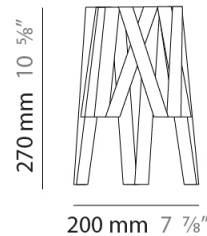

PROJECT
TYPE
SPECIFIER
QUANTITY
DATE

DRESS PORTABLE

D54000-

base number   Finish
Options

1. To build a product code in our configurator select the specify button on the base model # product page
2. To build a manual product code on this datasheet choose from the options listed below in blue font and add the suffix to the base model #

GENERAL

Series: Dress
Partner: Fambuena
Division: Design
Installation: Portable
Product Type: Table
Mounting Location: Table
Light Distribution: Direct

PHYSICAL

Shape: Cylinder
Diameter (mm): 200
Diameter (in): 7 7/8
Height (mm): 270
Height (in): 10 5/8
Fixture Finish: WHI / BLK / RED / CHA / TAU / TUR / GDF
Fixture Material: Ribbon / Aluminum
Primary Material: Fabric

ELECTRICAL

Number of Lamps: 1
Lamp Type: LED Retrofit
Lamp Shape: T4
Bulb Included: Bulb Not Included
Max. Wattage Per Lamp (W): 5
Lamp Base: G9
Input Voltage (V): 120

LED

OPTICAL

RATINGS AND CERTIFICATIONS

Certified By: Certified for North American Standards
IP rating: IP20