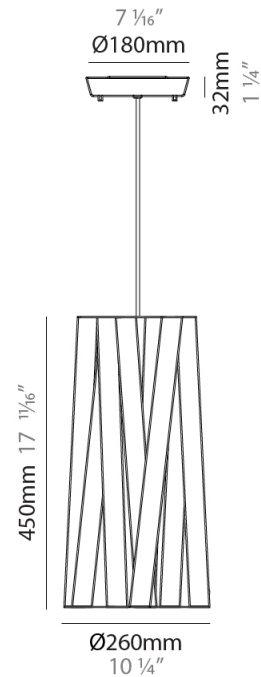

PROJECT
TYPE
SPECIFIER
QUANTITY
DATE

DRESS SUSPENSION

D51016- : D51016-RED

base number

1. To build a product code in our configurator select the specify button on the base model # product page
2. To build a manual product code on this datasheet choose from the options listed below in blue font and add the suffix to the base model #

GENERAL

Series: Dress
Partner: Fambuena
Division: Design
Installation: Suspension
Product Type: Pendant
Mounting Location: Ceiling
Light Distribution: Direct

PHYSICAL

Shape: Cylinder
Diameter (mm): 260
Diameter (in): 10 1/4
Height (mm): 450
Height (in): 17 1/16
Weight (kg): 2.7
Weight (lbs): 6
Diffuser: Red Satin Ribbon
Fixture Material: Ribbon / Aluminum
Primary Material: Fabric
Cable Details: Cable length 2000mm / 79"

ELECTRICAL

Number of Lamps: 1
Lamp Type: LED Retrofit
Lamp Shape: A19
Bulb Included: Bulb Not Included
Total Output Wattage (W): 7
Max. Wattage Per Lamp (W): 7
Lamp Base: E26
Input Voltage (V): 120

LED

OPTICAL

RATINGS AND CERTIFICATIONS

Certified By: CSA Certified to UL and CSA Standards
IP rating: IP20