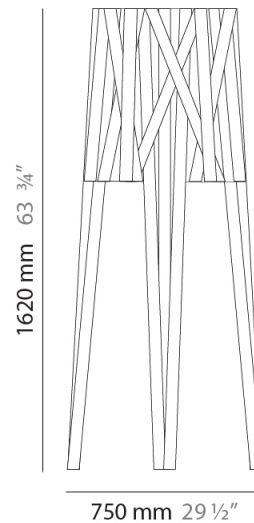

PROJECT	_____
TYPE	_____
SPECIFIER	_____
QUANTITY	_____
DATE	_____

DRESS PORTABLE

D54003-

base number   Finish
Options

1. To build a product code in our configurator select the specify button on the base model # product page
2. To build a manual product code on this datasheet choose from the options listed below in blue font and add the suffix to the base model #

GENERAL

Series: Dress _____
Partner: Fambuena _____
Division: Design _____
Installation: Portable _____
Product Type: Floor _____
Mounting Location: Floor _____
Light Distribution: Direct _____

PHYSICAL

Shape: Cylinder _____
Diameter (mm): 750 _____
Diameter (in): 29 1/2 _____
Height (mm): 1620 _____
Height (in): 63 3/4 _____
Fixture Finish: WHI / BLK / RED / CHA / TAU / TUR / GDF _____
Fixture Material: Ribbon / Aluminum _____
Primary Material: Fabric _____

ELECTRICAL

Number of Lamps: 3 _____
Lamp Type: LED Retrofit _____
Lamp Shape: A19 _____
Bulb Included: Bulb Not Included _____
Total Output Wattage (W): 36 _____
Max. Wattage Per Lamp (W): 12 _____
Lamp Base: E26 _____
Input Voltage (V): 120 _____
Upon Request: 277Vac / GU24 _____

LED

OPTICAL

RATINGS AND CERTIFICATIONS

Certified By: Certified for North American Standards _____
IP rating: IP20 _____