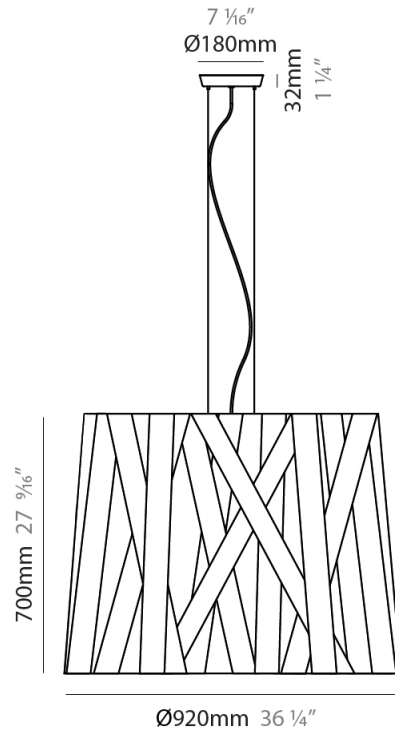

PROJECT	_____
TYPE	_____
SPECIFIER	_____
QUANTITY	_____
DATE	_____

DRESS SUSPENSION

D51015-

base number   Finish
Options

1. To build a product code in our configurator select the specify button on the base model # product page
2. To build a manual product code on this datasheet choose from the options listed below in blue font and add the suffix to the base model #

GENERAL

Series: Dress _____
Partner: Fambuena _____
Division: Design _____
Installation: Suspension _____
Product Type: Pendant _____
Mounting Location: Ceiling _____
Light Distribution: Direct _____

PHYSICAL

Shape: Cylinder _____
Diameter (mm): 920 _____
Diameter (in): 36 1/4 _____
Height (mm): 700 _____
Height (in): 27 9/16 _____
Fixture Finish: WHI / BLK / RED / CHA / TAU / TUR / GDF _____
Fixture Material: Ribbon / Aluminum _____
Primary Material: Fabric _____
Cable Details: Cable length 2000mm / 79" _____

ELECTRICAL

Number of Lamps: 6 _____
Lamp Type: LED Retrofit _____
Bulb Included: Bulb Not Included _____
Total Output Wattage (W): 75 _____
Max. Wattage Per Lamp (W): 15 _____
Lamp Base: E26 _____
Input Voltage (V): 120 _____
Upon Request: 277Vac / GU24 _____

LED

OPTICAL

RATINGS AND CERTIFICATIONS

Certified By: Certified for North American Standards _____
IP rating: IP20 _____