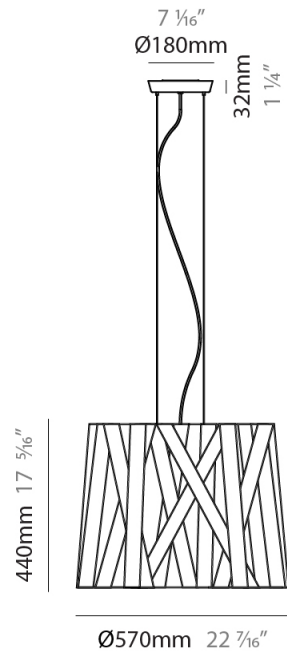

PROJECT
TYPE
SPECIFIER
QUANTITY
DATE

DRESS SUSPENSION

D51013-

base number   Finish
Options

1. To build a product code in our configurator select the specify button on the base model # product page
2. To build a manual product code on this datasheet choose from the options listed below in blue font and add the suffix to the base model #

GENERAL

Series: Dress
Partner: Fambuena
Division: Design
Installation: Suspension
Product Type: Pendant
Mounting Location: Ceiling
Light Distribution: Direct

PHYSICAL

Shape: Cylinder
Diameter (mm): 570
Diameter (in): 22 ⁷/₁₆
Height (mm): 440
Height (in): 17 ⁵/₁₆
Fixture Finish: WHI / BLK / RED / CHA / TAU / TUR / GDF
Fixture Material: Ribbon / Aluminum
Primary Material: Fabric
Cable Details: Cable length 2000mm / 79"

ELECTRICAL

Number of Lamps: 1
Lamp Type: LED Retrofit
Bulb Included: Bulb Not Included
Max. Wattage Per Lamp (W): 15
Lamp Base: E26
Input Voltage (V): 120
Upon Request: 277Vac / GU24

LED

OPTICAL

RATINGS AND CERTIFICATIONS

Certified By: Certified for North American Standards
IP rating: IP20