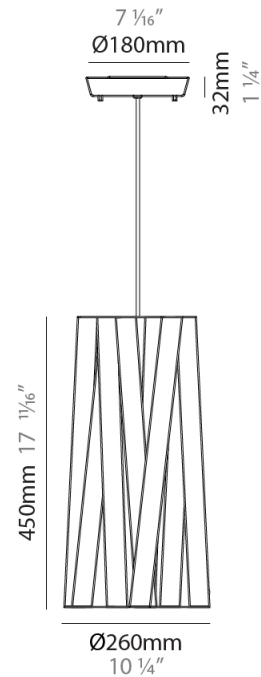

PROJECT
TYPE
SPECIFIER
QUANTITY
DATE

DRESS SUSPENSION

D51016- : D51016-RED

base number

1. To build a product code in our configurator select the specify button on the base model # product page
2. To build a manual product code on this datasheet choose from the options listed below in blue font and add the suffix to the base model #

GENERAL

Series: Dress
Partner: Fambuena
Division: Design
Installation: Suspension
Product Type: Pendant
Mounting Location: Ceiling
Light Distribution: Direct

PHYSICAL

Shape: Cylinder
Diameter (mm): 260
Diameter (in): 10 ¼
Height (mm): 450
Height (in): 17 ⅛
Weight (kg): 2.7
Weight (lbs): 6
Diffuser: Red Satin Ribbon
Fixture Material: Ribbon / Aluminum
Primary Material: Fabric
Cable Details: Cable length 2000mm / 79"

ELECTRICAL

Number of Lamps: 1
Lamp Type: LED Retrofit
Lamp Shape: A19
Bulb Included: Bulb Not Included
Total Output Wattage (W): 7
Max. Wattage Per Lamp (W): 7
Lamp Base: E26
Input Voltage (V): 120

LED

OPTICAL

RATINGS AND CERTIFICATIONS

Certified By: CSA Certified to UL and CSA Standards
IP rating: IP20