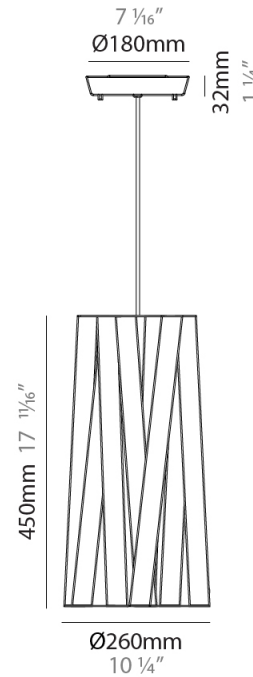

DRESS SUSPENSION

D51016-

base number   Finish
Options

1. To build a product code in our configurator select the specify button on the base model # product page
2. To build a manual product code on this datasheet choose from the options listed below in blue font and add the suffix to the base model #

GENERAL

Series: Dress
Partner: Fambuena
Division: Design
Installation: Suspension
Product Type: Pendant
Mounting Location: Ceiling
Light Distribution: Direct

PHYSICAL

Shape: Cylinder
Diameter (mm): 260
Diameter (in): 10 1/4
Height (mm): 450
Height (in): 17 1/16
Fixture Finish: WHI / BLK / RED / CHA / TAU / TUR / GDF
Fixture Material: Ribbon / Aluminum
Primary Material: Fabric
Cable Details: Cable length 2000mm / 79"

ELECTRICAL

Number of Lamps: 1
Lamp Type: LED Retrofit
Bulb Included: Bulb Not Included
Max. Wattage Per Lamp (W): 7
Lamp Base: E26
Input Voltage (V): 120
Upon Request: 277Vac / GU24

LED

OPTICAL

RATINGS AND CERTIFICATIONS

Certified By: Certified for North American Standards
IP rating: IP20

PROJECT	_____
TYPE	_____
SPECIFIER	_____
QUANTITY	_____
DATE	_____