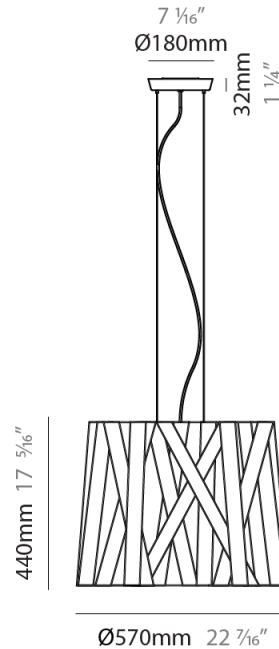

DRESS SUSPENSION

D51013-

base number   Finish
Options

1. To build a product code in our configurator select the specify button on the base model # product page
2. To build a manual product code on this datasheet choose from the options listed below in blue font and add the suffix to the base model #

GENERAL

Series: Dress
Brand: Fambuena
Division: Design
Mounting Type: Suspension
Mounting Location: Ceiling
Subcategory: Pendant

PHYSICAL

Shape: Cylinder
Diameter (mm): 570
Diameter (in): 22 ⁷/₁₆
Height (mm): 440
Height (in): 17 ⁵/₁₆
Light Distribution: Direct
Fixture Finish: WHI / BLK / RED / CHA / TAU / TUR / GDF
Fixture Material: Metal / Satin Ribbon
Cable Details: Cable length 2000mm / 79"

ELECTRICAL

Number of Lamps: 1
Lamp Type: LED Retrofit
Bulb Included: Bulb Not Included
Max. Wattage Per Lamp (W): 15
Lamp Base: E26
Input Voltage (V): 120
Upon Request: 277Vac / GU24

LED

OPTICAL

RATINGS AND CERTIFICATIONS

Certified By: Certified for North American Standards
IP rating: IP20

PROJECT
TYPE
SPECIFIER
QUANTITY
DATE