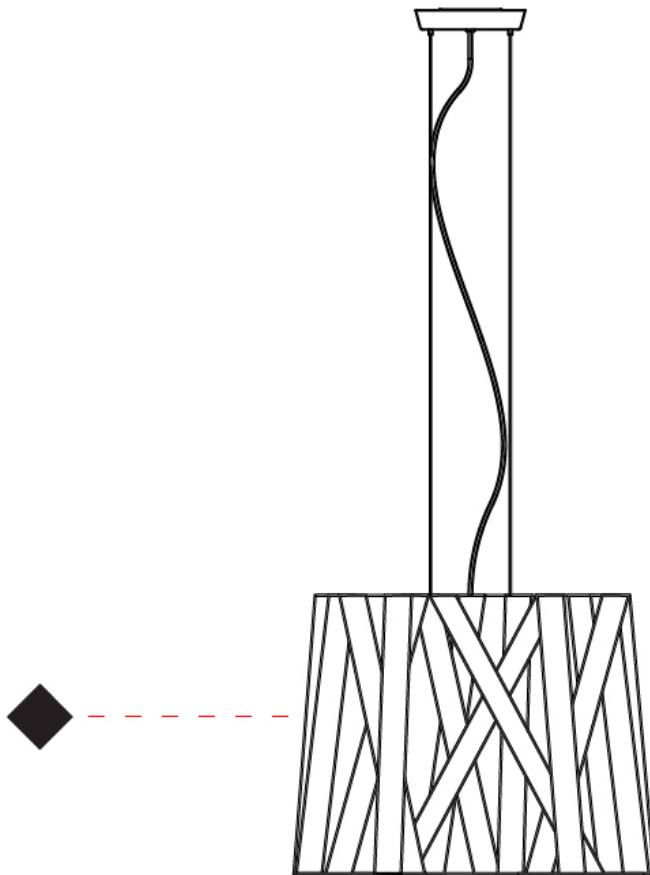

DRESS SUSPENSION

D51013-

PROJECT

TYPE

SPECIFIER

QUANTITY

DATE

D