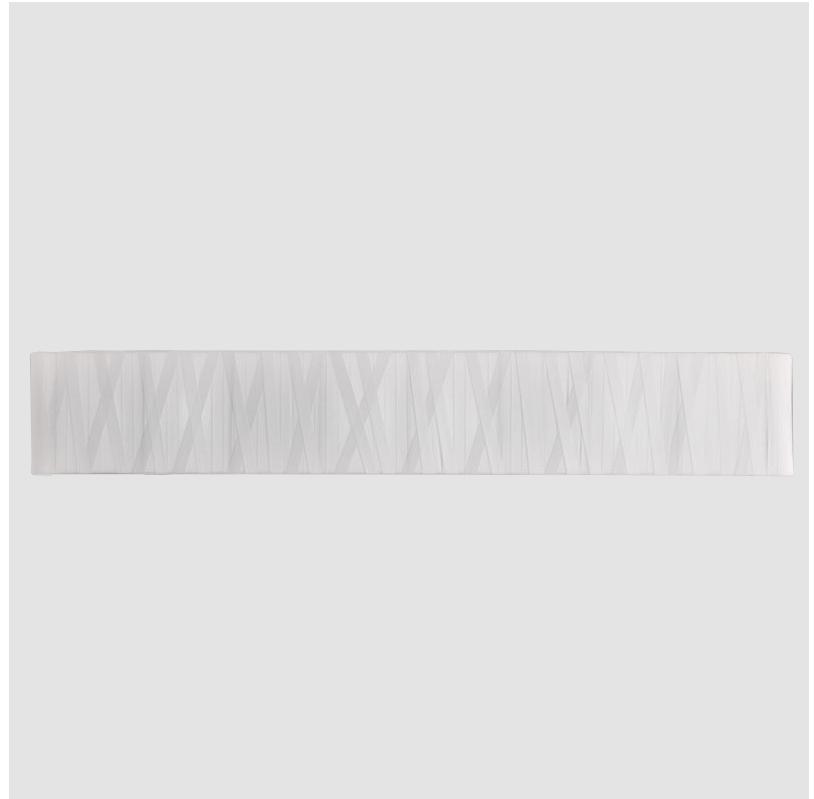

PROJECT
TYPE
SPECIFIER
QUANTITY
DATE

DRESS SURFACE

D53006-

base number   Finish
Options

1. To build a product code in our configurator select the specify button on the base model # product page
2. To build a manual product code on this datasheet choose from the options listed below in blue font and add the suffix to the base model #

GENERAL

Series: Dress
Brand: Fambuena
Division: Design
Mounting Type: Surface
Mounting Location: Wall
Subcategory: Ambient

PHYSICAL

Shape: Rectangle
Length (mm): 1600
Length (in): 63
Height (mm): 250
Depth (mm): 140
Height (in): 9 ¹³/₁₆
Depth (in): 5 ¹/₂
Extension (mm): 140
Extension (in): 5 ¹/₂
Light Distribution: Indirect
Fixture Finish: WHI / BLK / RED / CHA / TAU / TUR / GDF
Fixture Material: Metal / Satin Ribbon

ELECTRICAL

Number of Lamps: 6
Lamp Type: LED Retrofit
Lamp Shape: A19
Bulb Included: Bulb Not Included
Total Output Wattage (W): 24
Max. Wattage Per Lamp (W): 4
Lamp Base: E26
Input Voltage (V): 120
Upon Request: 277Vac / GU24

LED

OPTICAL

RATINGS AND CERTIFICATIONS

Certified By: Certified for North American Standards
IP rating: IP20