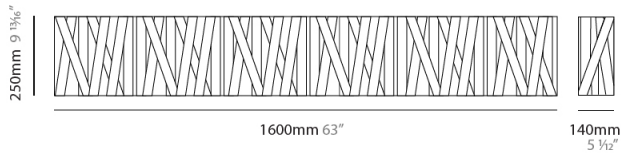

PROJECT
TYPE
SPECIFIER
QUANTITY
DATE

DRESS SURFACE

D53006-

base number   Finish
Options

1. To build a product code in our configurator select the specify button on the base model # product page
2. To build a manual product code on this datasheet choose from the options listed below in blue font and add the suffix to the base model #

GENERAL

Series: Dress
Brand: Fambuena
Division: Design
Mounting Type: Surface
Mounting Location: Wall
Subcategory: Ambient

PHYSICAL

Shape: Rectangle
Length (mm): 1600
Length (in): 63
Height (mm): 250
Depth (mm): 140
Height (in): 9 ¹³/₁₆
Depth (in): 5 ¹/₂
Extension (mm): 140
Extension (in): 5 ¹/₂
Light Distribution: Indirect
Fixture Finish: WHI / BLK / RED / CHA / TAU / TUR / GDF
Fixture Material: Metal / Satin Ribbon

ELECTRICAL

Number of Lamps: 6
Lamp Type: LED Retrofit
Lamp Shape: A19
Bulb Included: Bulb Not Included
Total Output Wattage (W): 24
Max. Wattage Per Lamp (W): 4
Lamp Base: E26
Input Voltage (V): 120
Upon Request: 277Vac / GU24

LED

OPTICAL

RATINGS AND CERTIFICATIONS

Certified By: Certified for North American Standards
IP rating: IP20