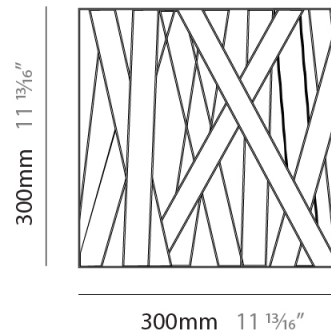

PROJECT
TYPE
SPECIFIER
QUANTITY
DATE

DRESS SURFACE

D53004-

base number   Finish
Options

1. To build a product code in our configurator select the specify button on the base model # product page
2. To build a manual product code on this datasheet choose from the options listed below in blue font and add the suffix to the base model #

GENERAL

Series: Dress
Brand: Fambuena
Division: Design
Mounting Type: Surface
Mounting Location: Wall
Subcategory: Ambient

PHYSICAL

Shape: Square
Length (mm): 300
Length (in): 11 ¹³/₁₆
Height (mm): 300
Depth (mm): 140
Height (in): 11 ¹³/₁₆
Depth (in): 5 ¹/₂
Light Distribution: Indirect
Fixture Finish: [WHI](#) / [BLK](#) / [RED](#) / [CHA](#) / [TAU](#) / [TUR](#) / [GDF](#)
Fixture Material: Metal / Satin Ribbon

ELECTRICAL

Number of Lamps: 1
Lamp Type: LED Retrofit
Lamp Shape: A19
Bulb Included: Bulb Not Included
Max. Wattage Per Lamp (W): 12
Lamp Base: E26
Input Voltage (V): 120
Upon Request: 277Vac / GU24

LED

OPTICAL

RATINGS AND CERTIFICATIONS

Certified By: Certified for North American Standards
IP rating: IP20