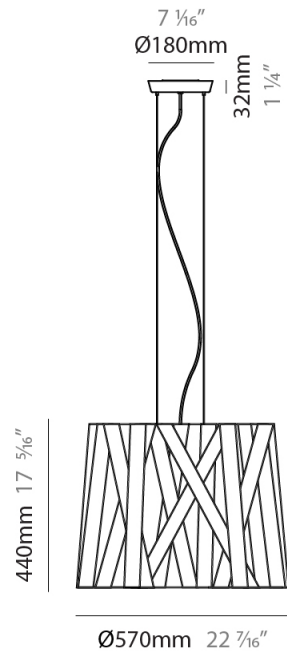

DRESS SUSPENSION

D51013-

base number   Finish
Options

1. To build a product code in our configurator select the specify button on the base model # product page
2. To build a manual product code on this datasheet choose from the options listed below in blue font and add the suffix to the base model #

GENERAL

Series: Dress
Partner: Fambuena
Division: Design
Installation: Suspension
Product Type: Pendant
Mounting Location: Ceiling
Light Distribution: Direct

PHYSICAL

Shape: Cylinder
Diameter (mm): 570
Diameter (in): 22 ⁷/₁₆
Height (mm): 440
Height (in): 17 ⁵/₁₆
Fixture Finish: WHI / BLK / RED / CHA / TAU / TUR / GDF
Fixture Material: Ribbon / Aluminum
Primary Material: Fabric
Cable Details: Cable length 2000mm / 79"

ELECTRICAL

Number of Lamps: 1
Lamp Type: LED Retrofit
Bulb Included: Bulb Not Included
Max. Wattage Per Lamp (W): 15
Lamp Base: E26
Input Voltage (V): 120
Upon Request: 277Vac / GU24

LED

OPTICAL

RATINGS AND CERTIFICATIONS

Certified By: Certified for North American Standards
IP rating: IP20

PROJECT
TYPE
SPECIFIER
QUANTITY
DATE