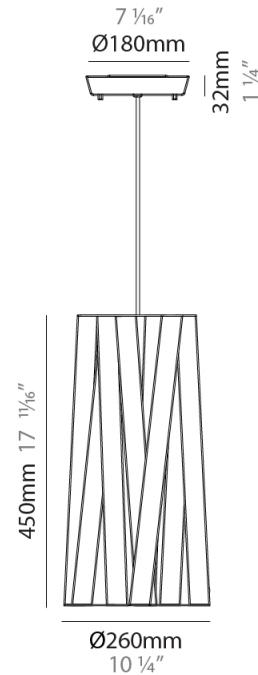

DRESS SUSPENSION

D51016-

base number   Finish
Options

1. To build a product code in our configurator select the specify button on the base model # product page
2. To build a manual product code on this datasheet choose from the options listed below in blue font and add the suffix to the base model #

GENERAL

Series: Dress
Partner: Fambuena
Division: Design
Installation: Suspension
Product Type: Pendant
Mounting Location: Ceiling
Light Distribution: Direct

PHYSICAL

Shape: Cylinder
Diameter (mm): 260
Diameter (in): 10 1/4
Height (mm): 450
Height (in): 17 11/16
Fixture Finish: WHI / BLK / RED / CHA / TAU / TUR / GDF
Fixture Material: Ribbon / Aluminum
Primary Material: Fabric
Cable Details: Cable length 2000mm / 79"

ELECTRICAL

Number of Lamps: 1
Lamp Type: LED Retrofit
Bulb Included: Bulb Not Included
Max. Wattage Per Lamp (W): 7
Lamp Base: E26
Input Voltage (V): 120
Upon Request: 277Vac / GU24

LED

OPTICAL

RATINGS AND CERTIFICATIONS

Certified By: Certified for North American Standards
IP rating: IP20

PROJECT	_____
TYPE	_____
SPECIFIER	_____
QUANTITY	_____
DATE	_____