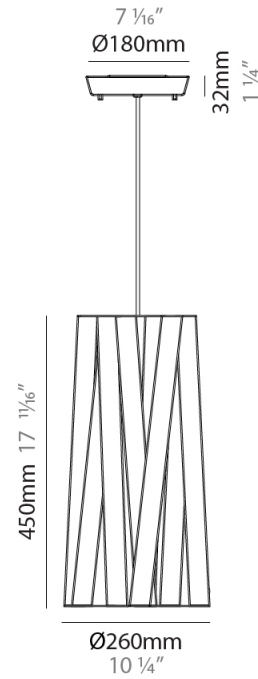

PROJECT	_____
TYPE	_____
SPECIFIER	_____
QUANTITY	_____
DATE	_____

DRESS SUSPENSION

D51016-

base number   Finish
Options

1. To build a product code in our configurator select the specify button on the base model # product page
2. To build a manual product code on this datasheet choose from the options listed below in blue font and add the suffix to the base model #

GENERAL

Series: Dress _____
Partner: Fambuena _____
Division: Design _____
Installation: Suspension _____
Product Type: Pendant _____
Mounting Location: Ceiling _____
Light Distribution: Direct _____

PHYSICAL

Shape: Cylinder _____
Diameter (mm): 260 _____
Diameter (in): 10 1/4 _____
Height (mm): 450 _____
Height (in): 17 1/16 _____
Fixture Finish: WHI / BLK / RED / CHA / TAU / TUR / GDF _____
Fixture Material: Ribbon / Aluminum _____
Primary Material: Fabric _____
Cable Details: Cable length 2000mm / 79" _____

ELECTRICAL

Number of Lamps: 1 _____
Lamp Type: LED Retrofit _____
Bulb Included: Bulb Not Included _____
Max. Wattage Per Lamp (W): 7 _____
Lamp Base: E26 _____
Input Voltage (V): 120 _____
Upon Request: 277Vac / GU24 _____

LED

OPTICAL

RATINGS AND CERTIFICATIONS

Certified By: Certified for North American Standards _____
IP rating: IP20 _____